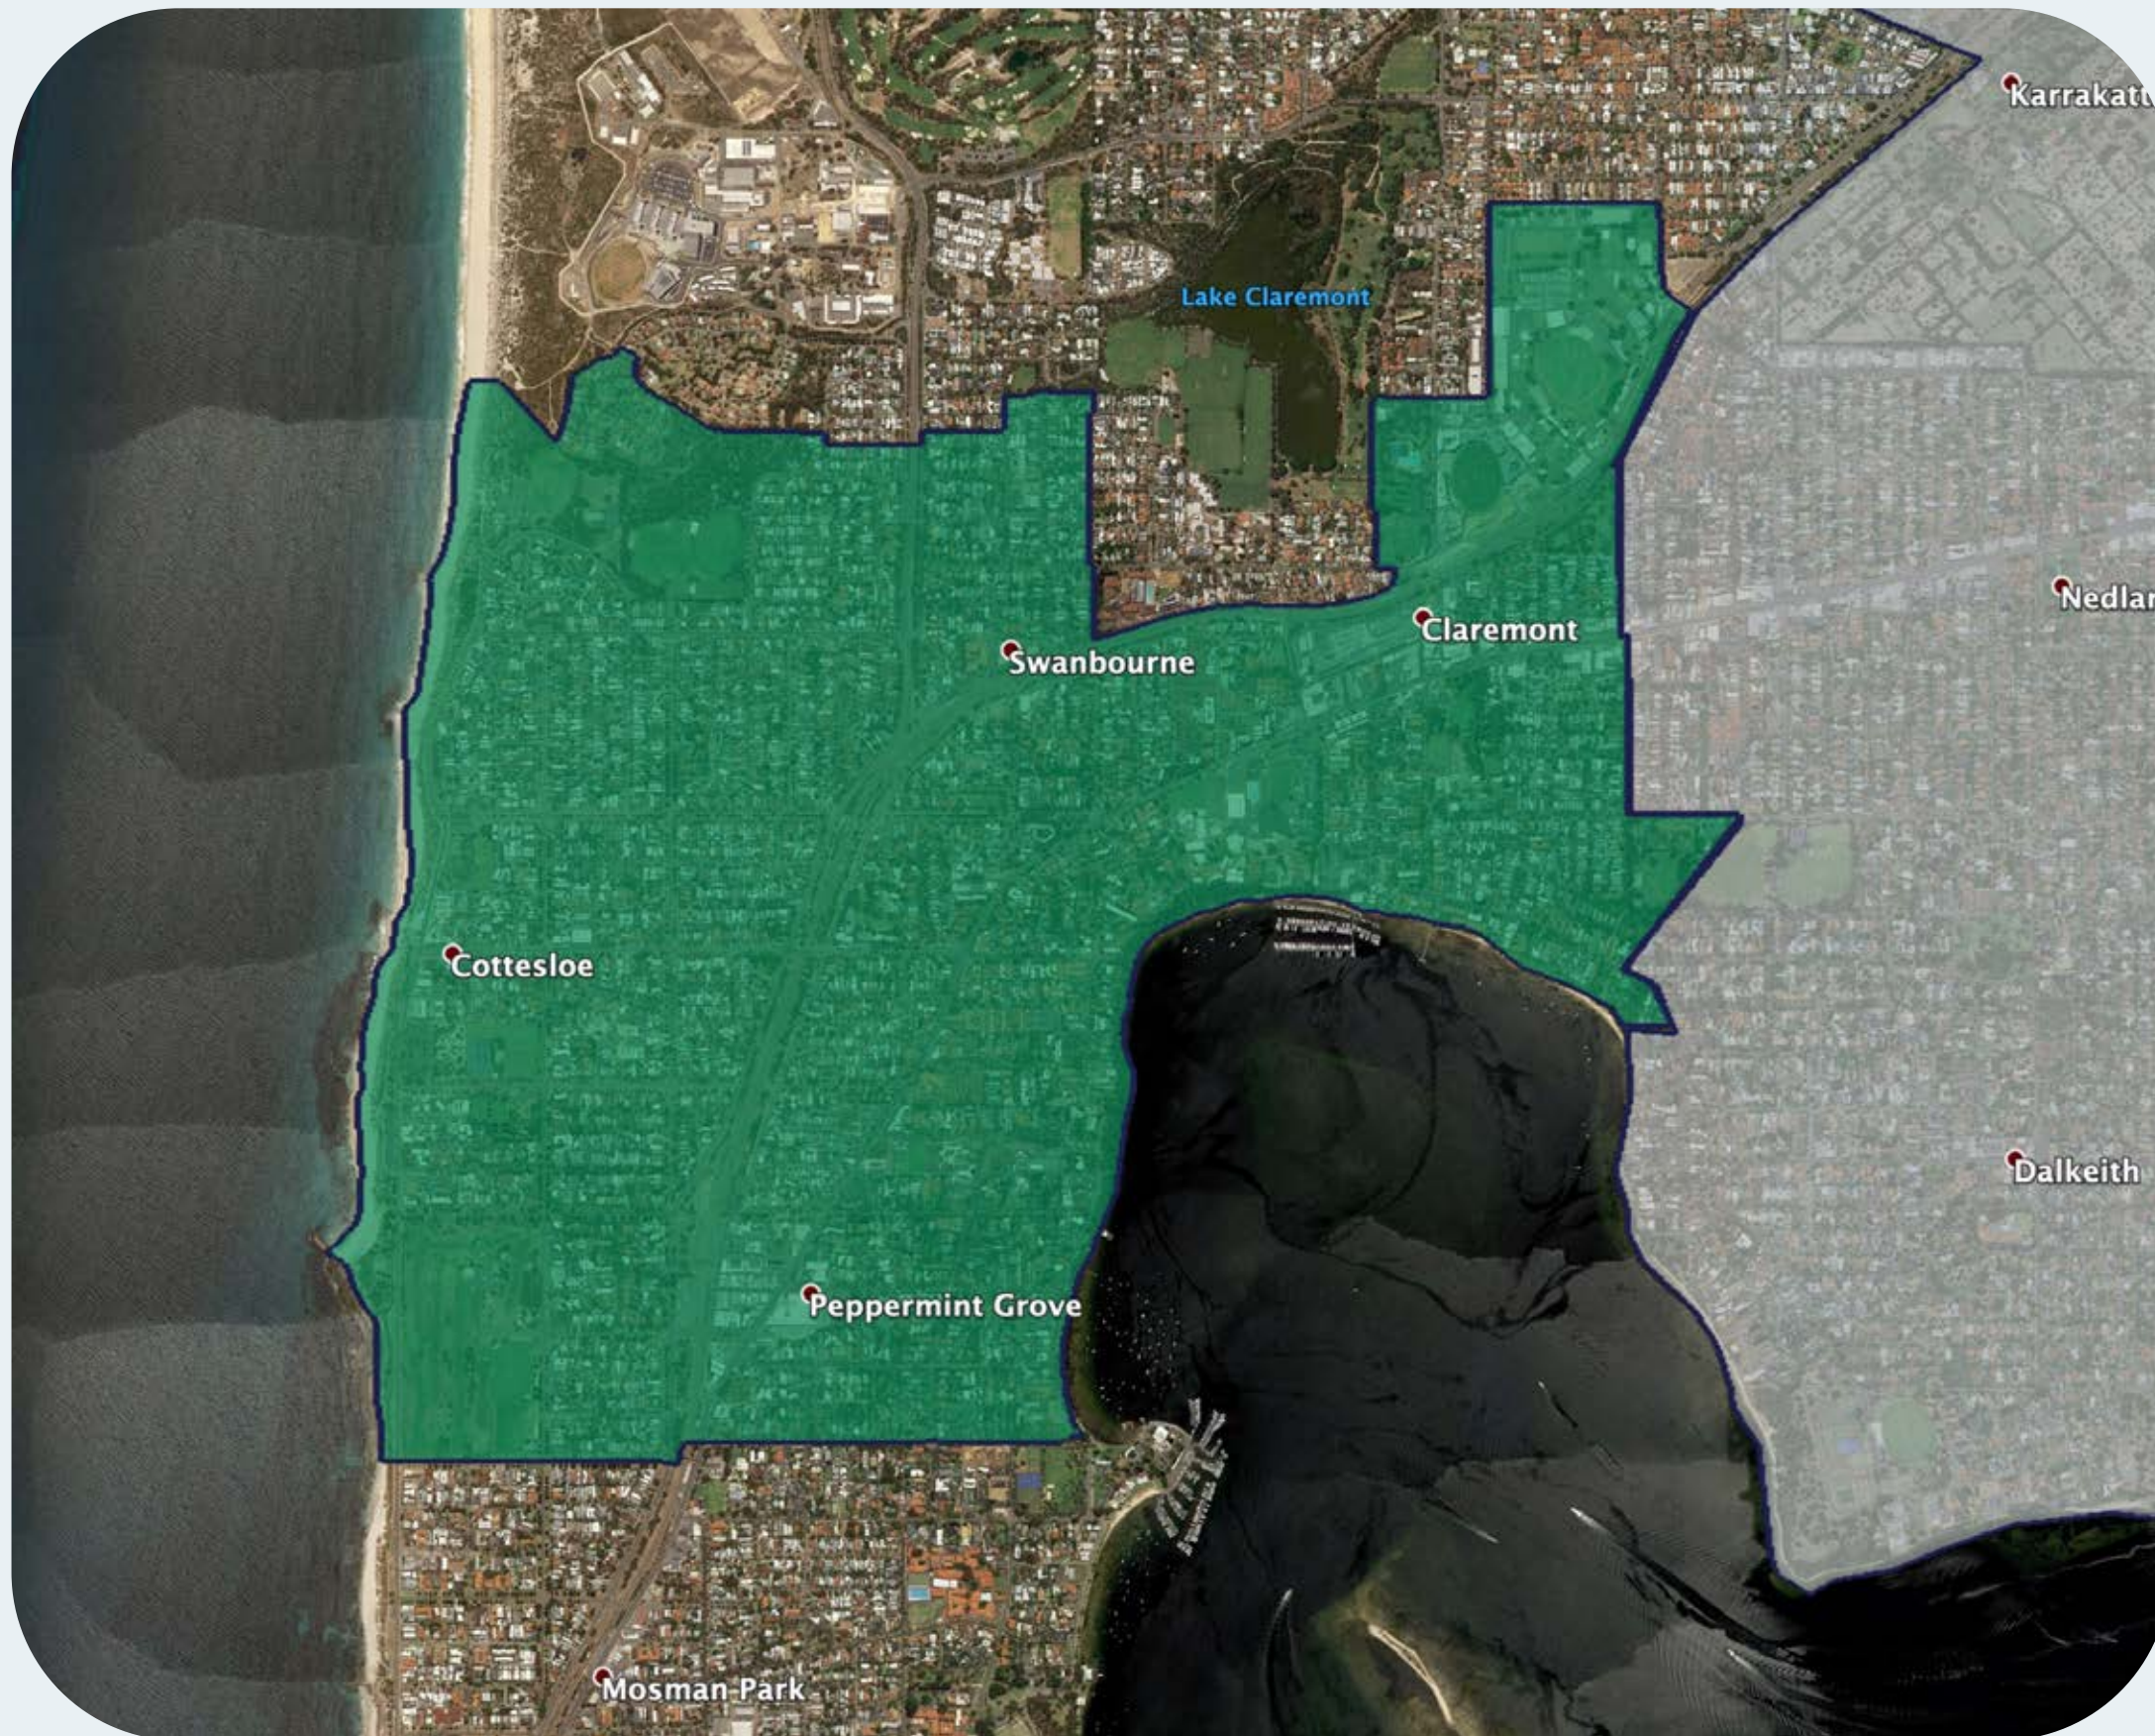

nbn™ Business Fibre Zone indicative map – Cottesloe and surrounds

The **nbn™** Business Fibre Initiative is available to businesses right across the country.

The areas highlighted on this map, are part of an **nbn™** Business Fibre Zone that is eligible for business **nbn™** Enterprise Ethernet.