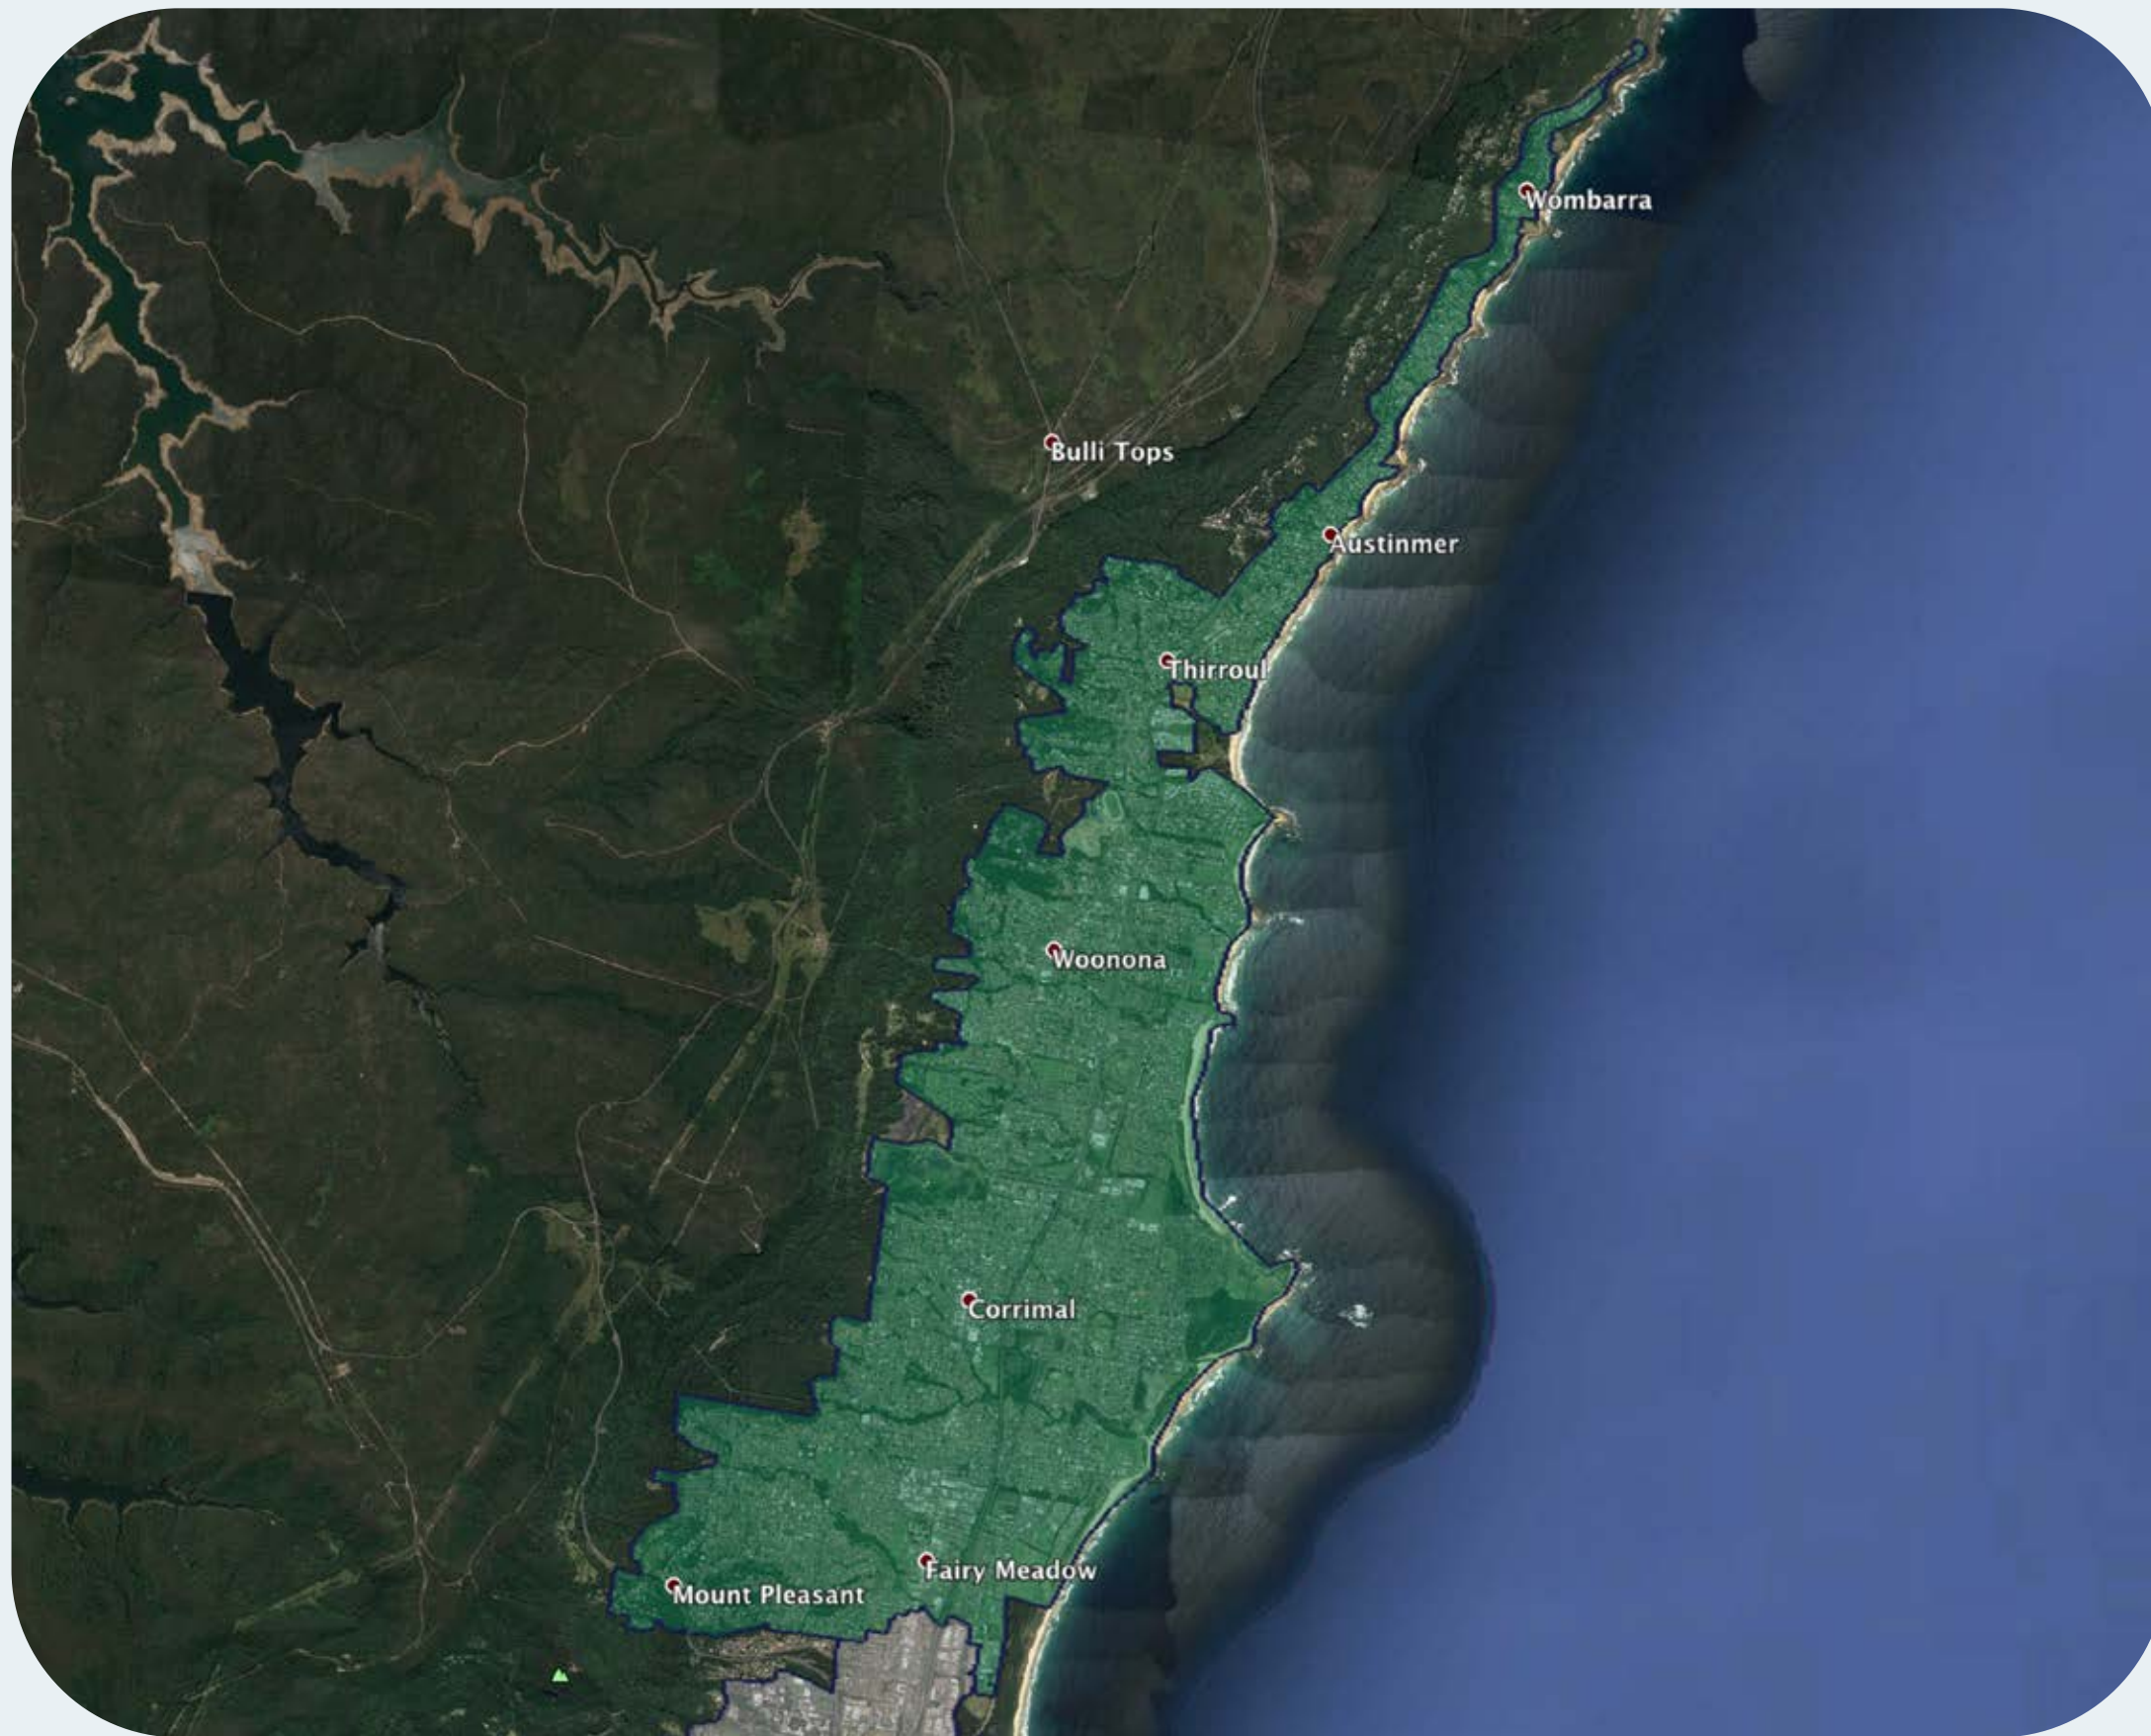

nbn™ Business Fibre Zone indicative map – Corrimal – Austinmer and surrounds

The **nbn™** Business Fibre Initiative is available to businesses right across the country.

The areas highlighted on this map, are part of an **nbn™** Business Fibre Zone that is eligible for business **nbn™** Enterprise Ethernet.