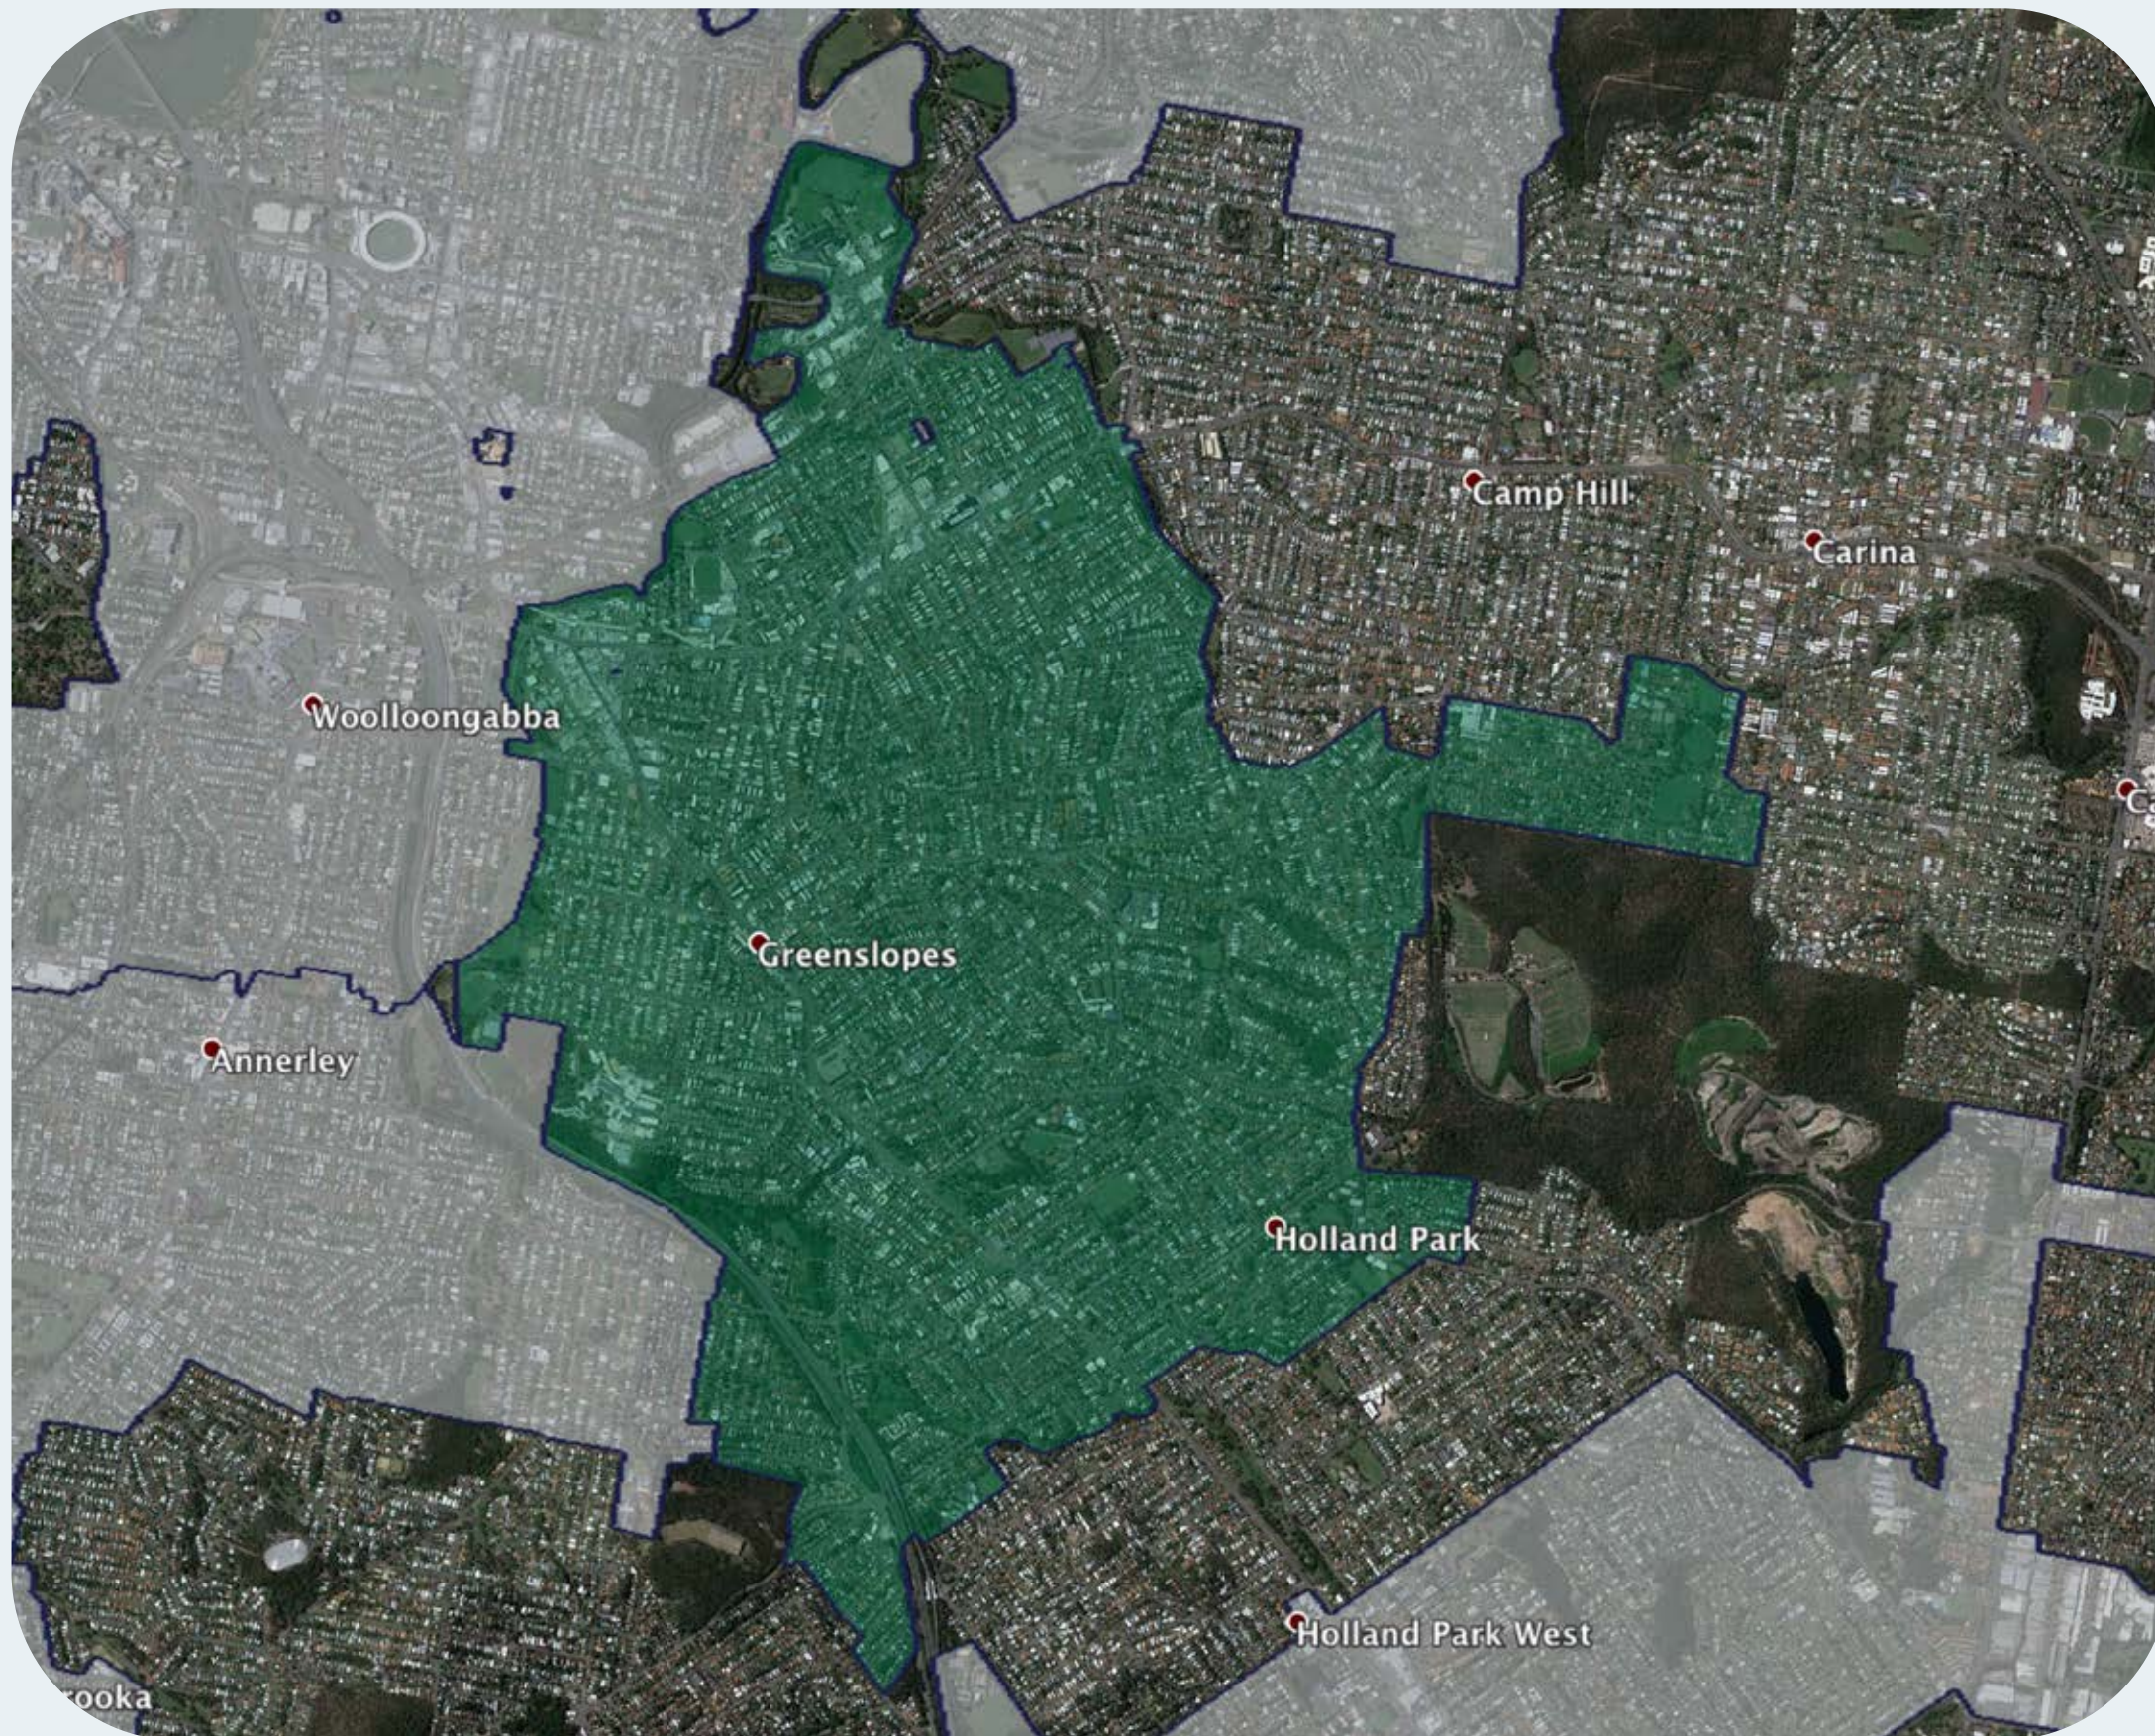

nbn™ Business Fibre Zone indicative map – Coorparoo and surrounds

The **nbn™** Business Fibre Initiative is available to businesses right across the country.

The areas highlighted on this map, are part of an **nbn™** Business Fibre Zone that is eligible for business **nbn™** Enterprise Ethernet.