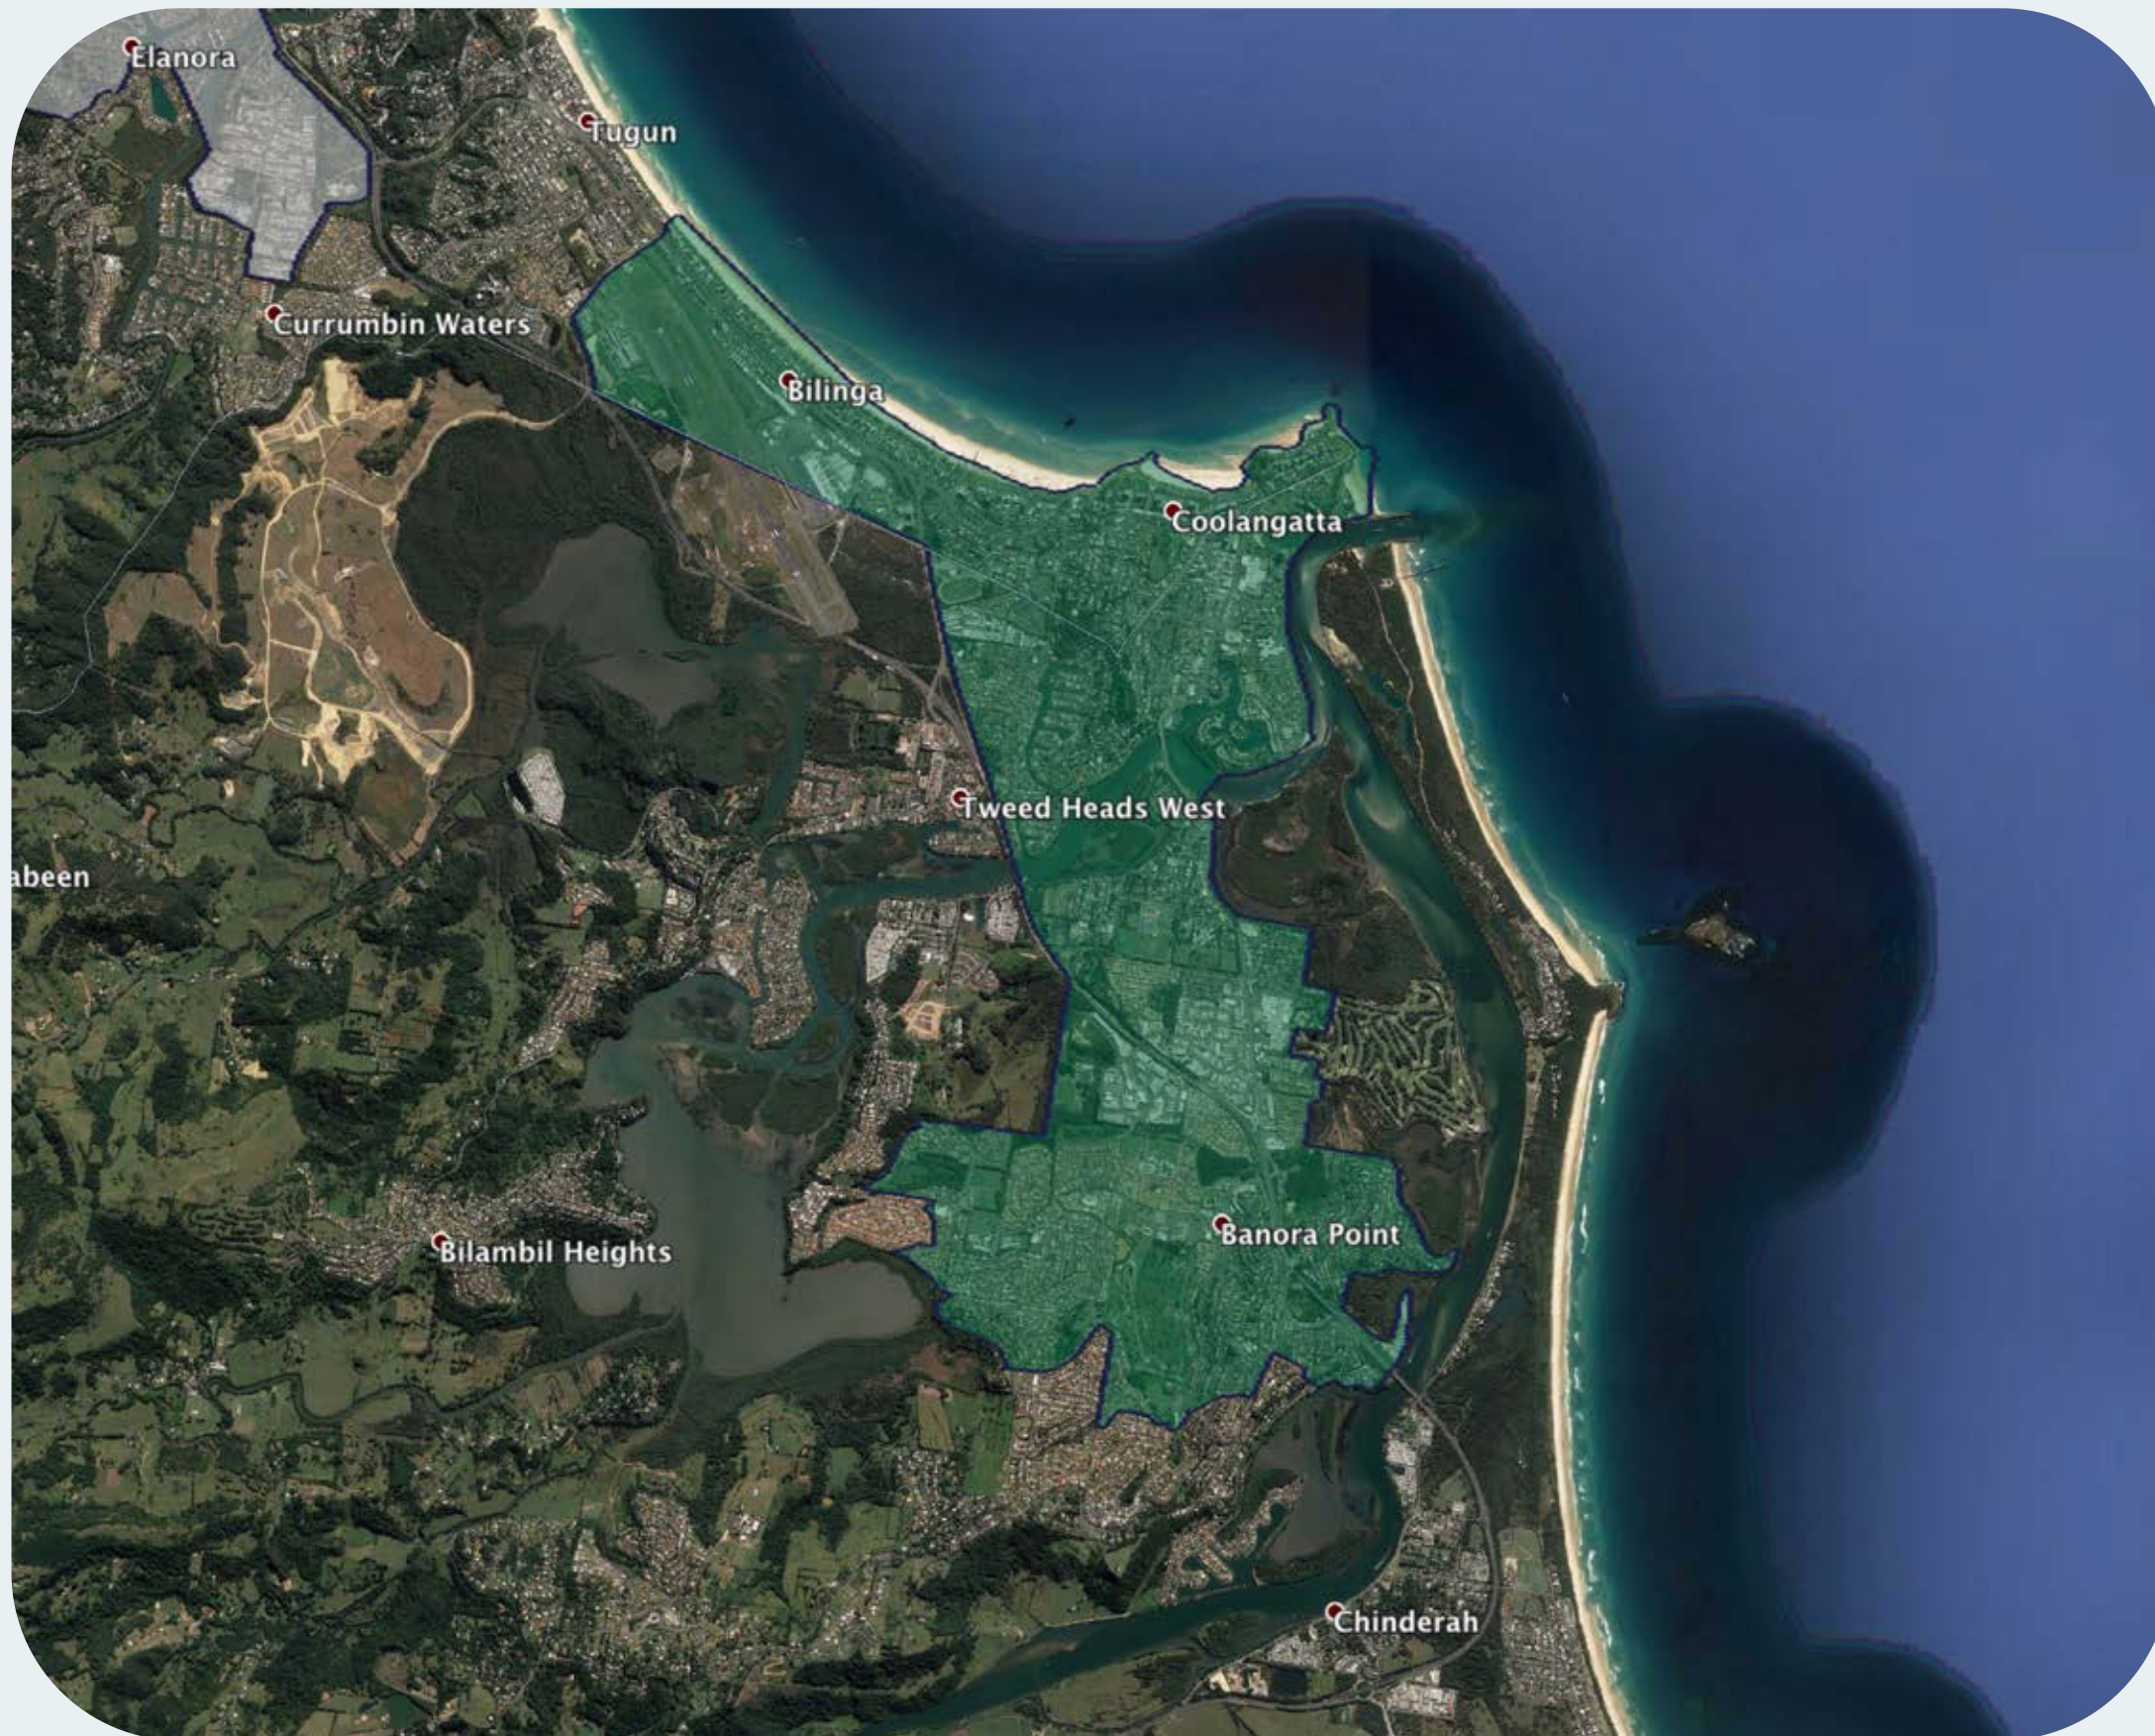

# nbn™ Business Fibre Zone indicative map – Coolangatta - Tweed Heads and surrounds

The **nbn™** Business Fibre Initiative is available to businesses right across the country.

The areas highlighted on this map, are part of an **nbn™** Business Fibre Zone that is eligible for business **nbn™** Enterprise Ethernet.

## Key

-  **nbn™** Business Fibre Zone
-  Adjacent/nearby **nbn™** Business Fibre Zone (where relevant)