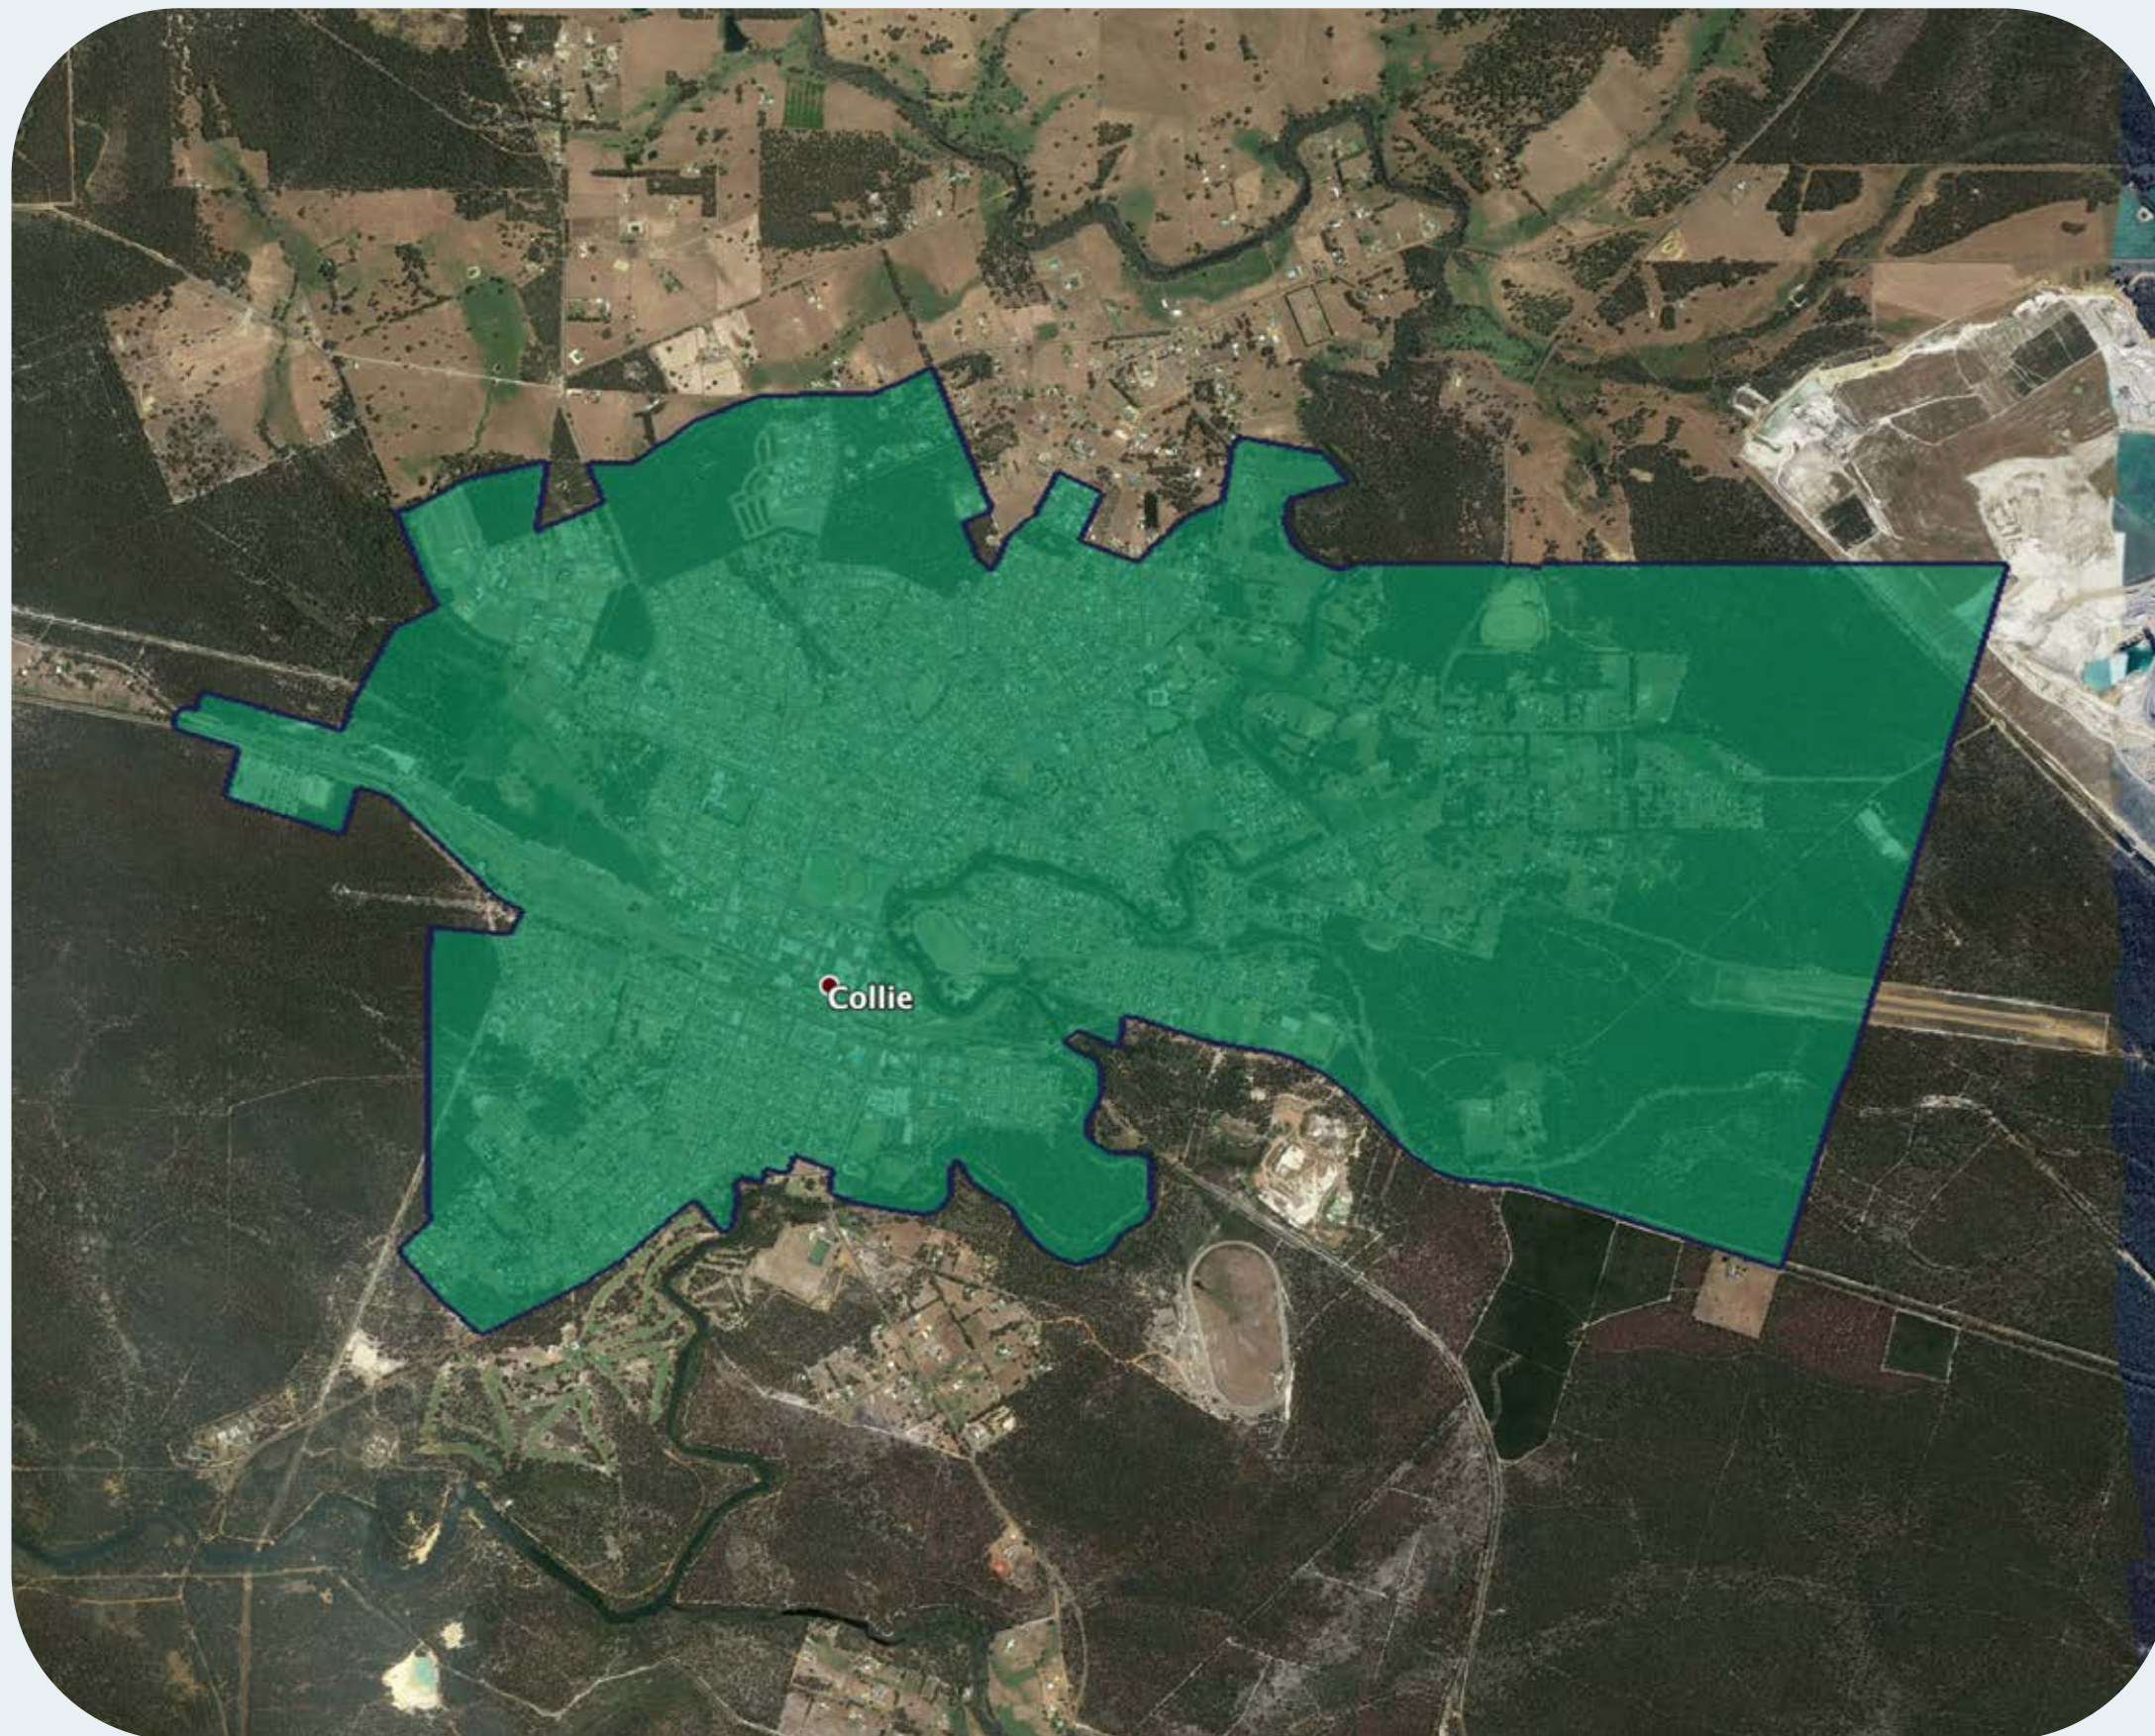

# nbn™ Business Fibre Zone indicative map – Collie and surrounds

The **nbn™** Business Fibre Initiative is available to businesses right across the country.

The area highlighted on this map, is part of an **nbn™** Business Fibre Zone that is eligible for business **nbn™** Enterprise Ethernet.

## Key

-  **nbn™** Business Fibre Zone
-  Adjacent/nearby **nbn™** Business Fibre Zone (where relevant)