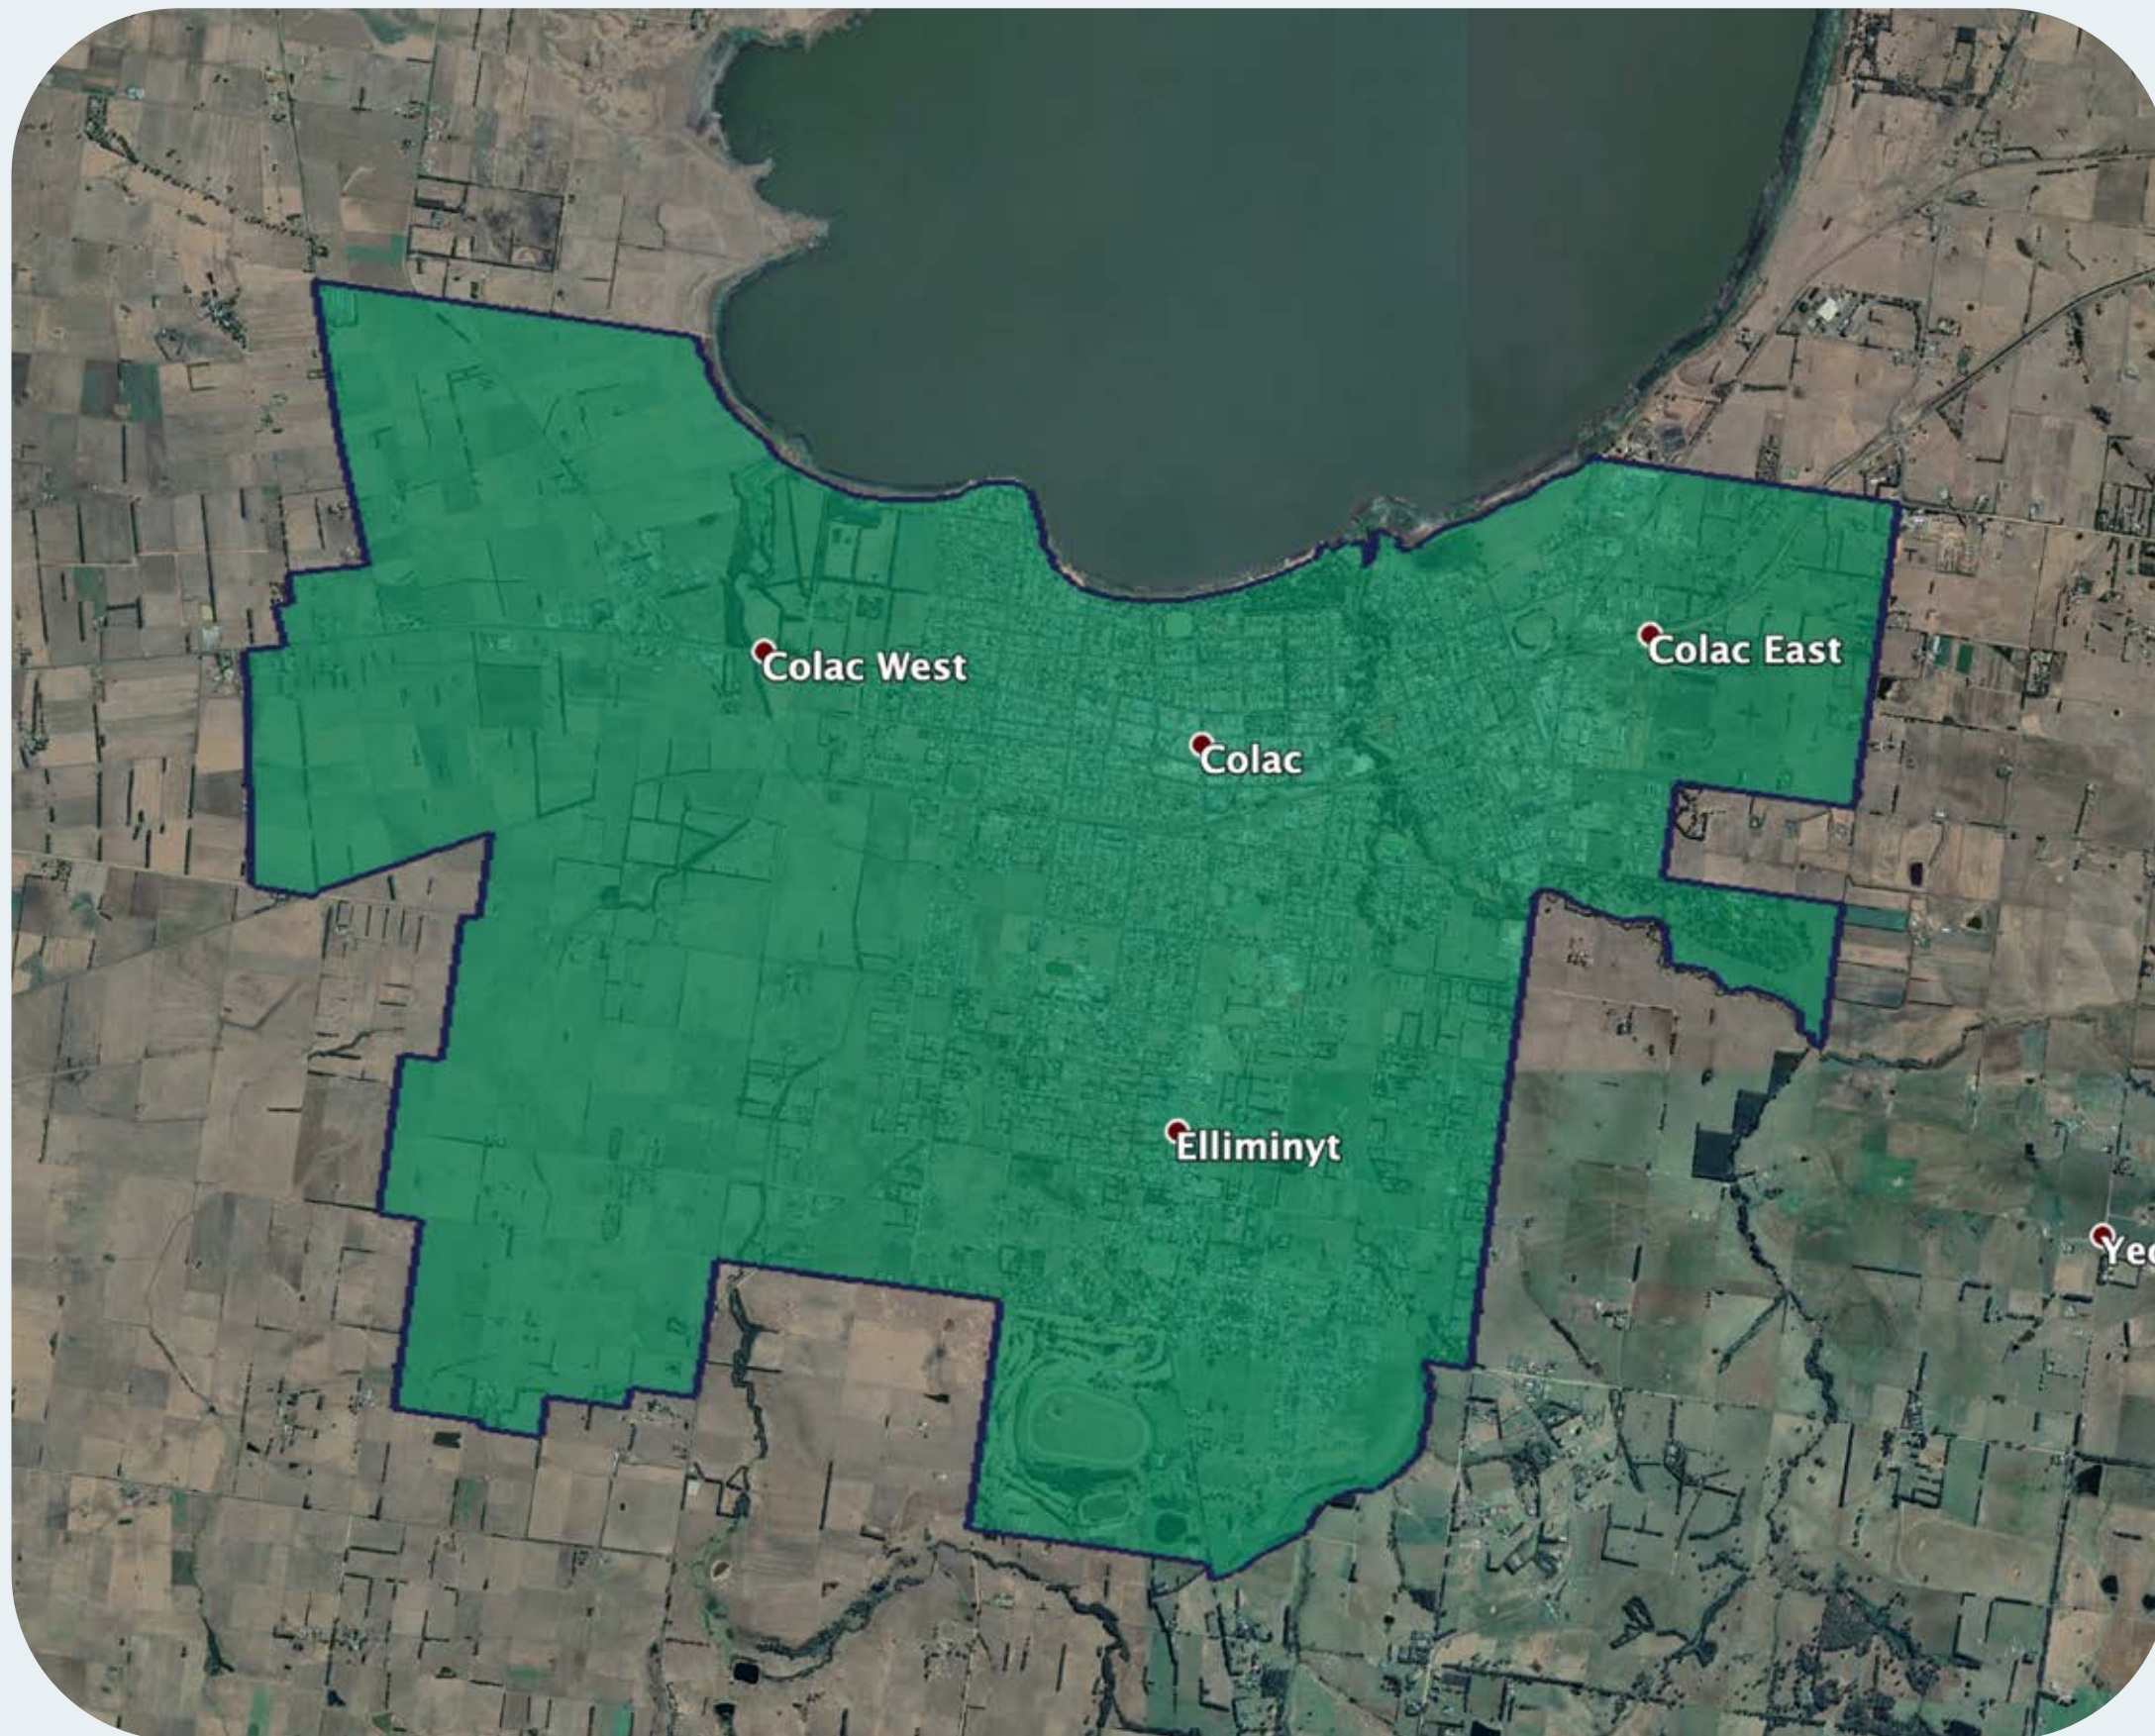

nbn™ Business Fibre Zone indicative map – Colac and surrounds

The **nbn™** Business Fibre Initiative is available to businesses right across the country.

The area highlighted on this map, is part of an **nbn™** Business Fibre Zone that is eligible for business **nbn™** Enterprise Ethernet.