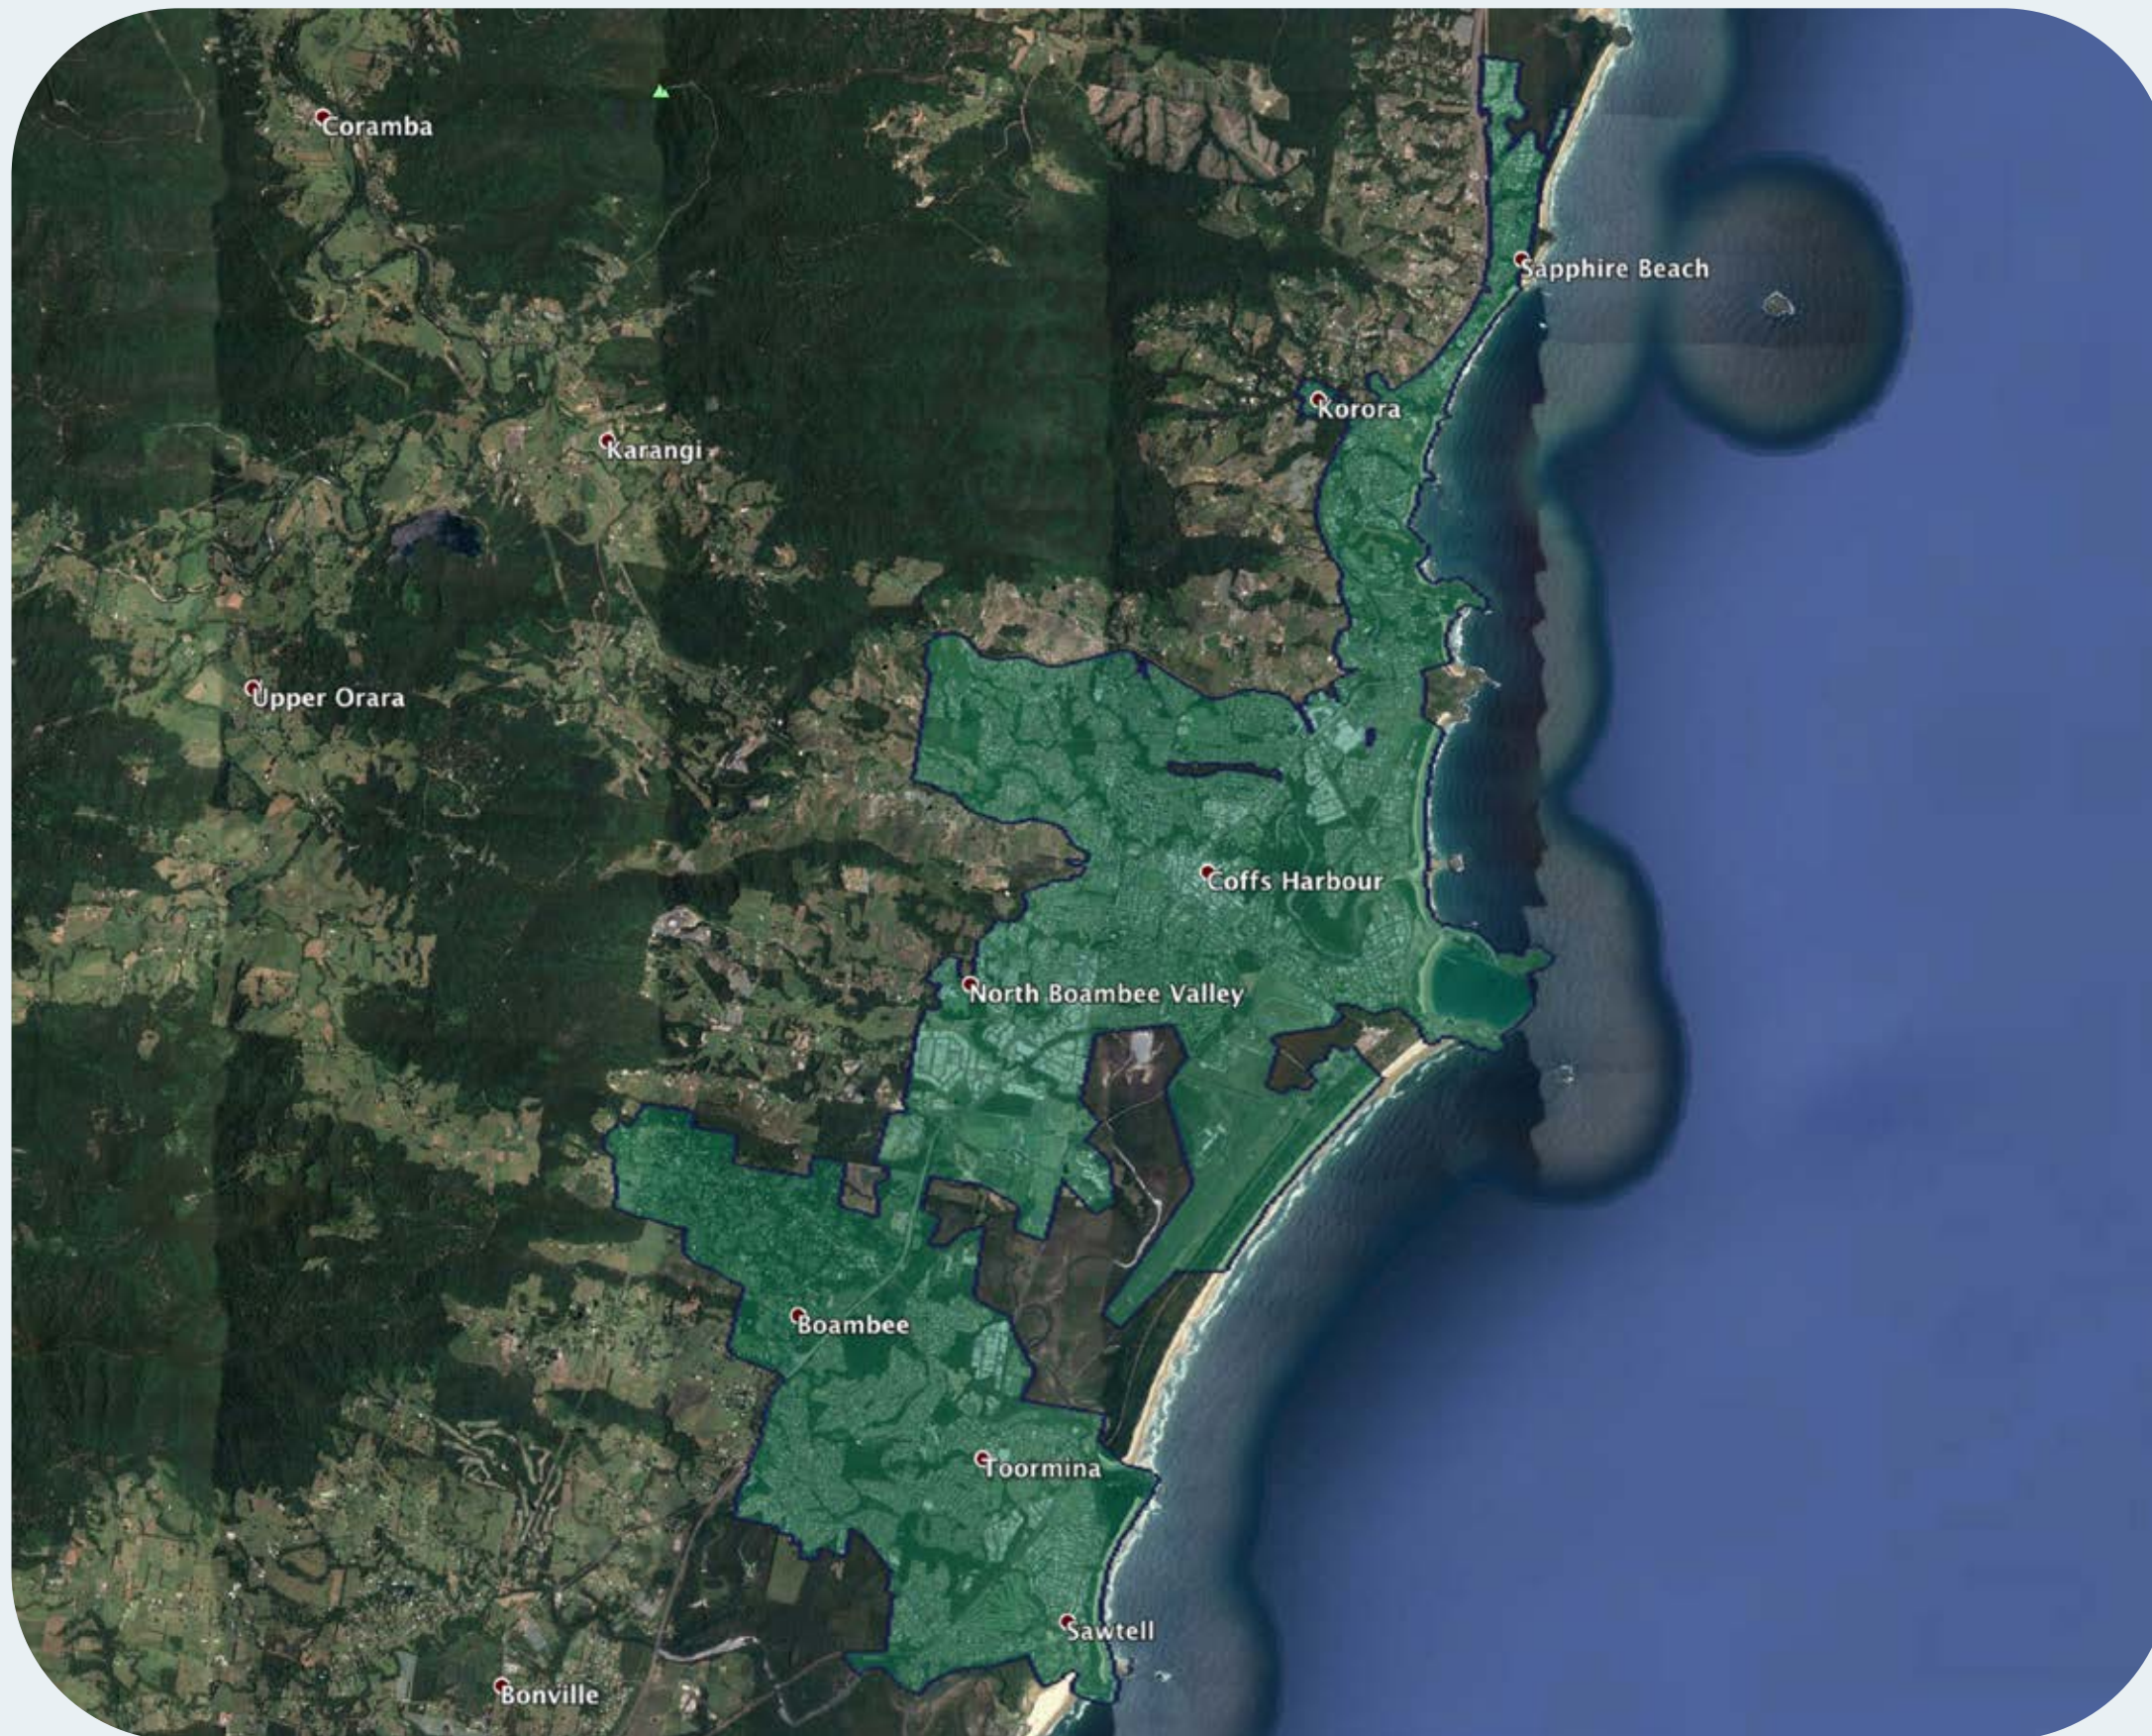

nbn™ Business Fibre Zone indicative map – Coffs Harbour and surrounds

The **nbn™** Business Fibre Initiative is available to businesses right across the country.

The area highlighted on this map, is part of an **nbn™** Business Fibre Zone that is eligible for business **nbn™** Enterprise Ethernet.