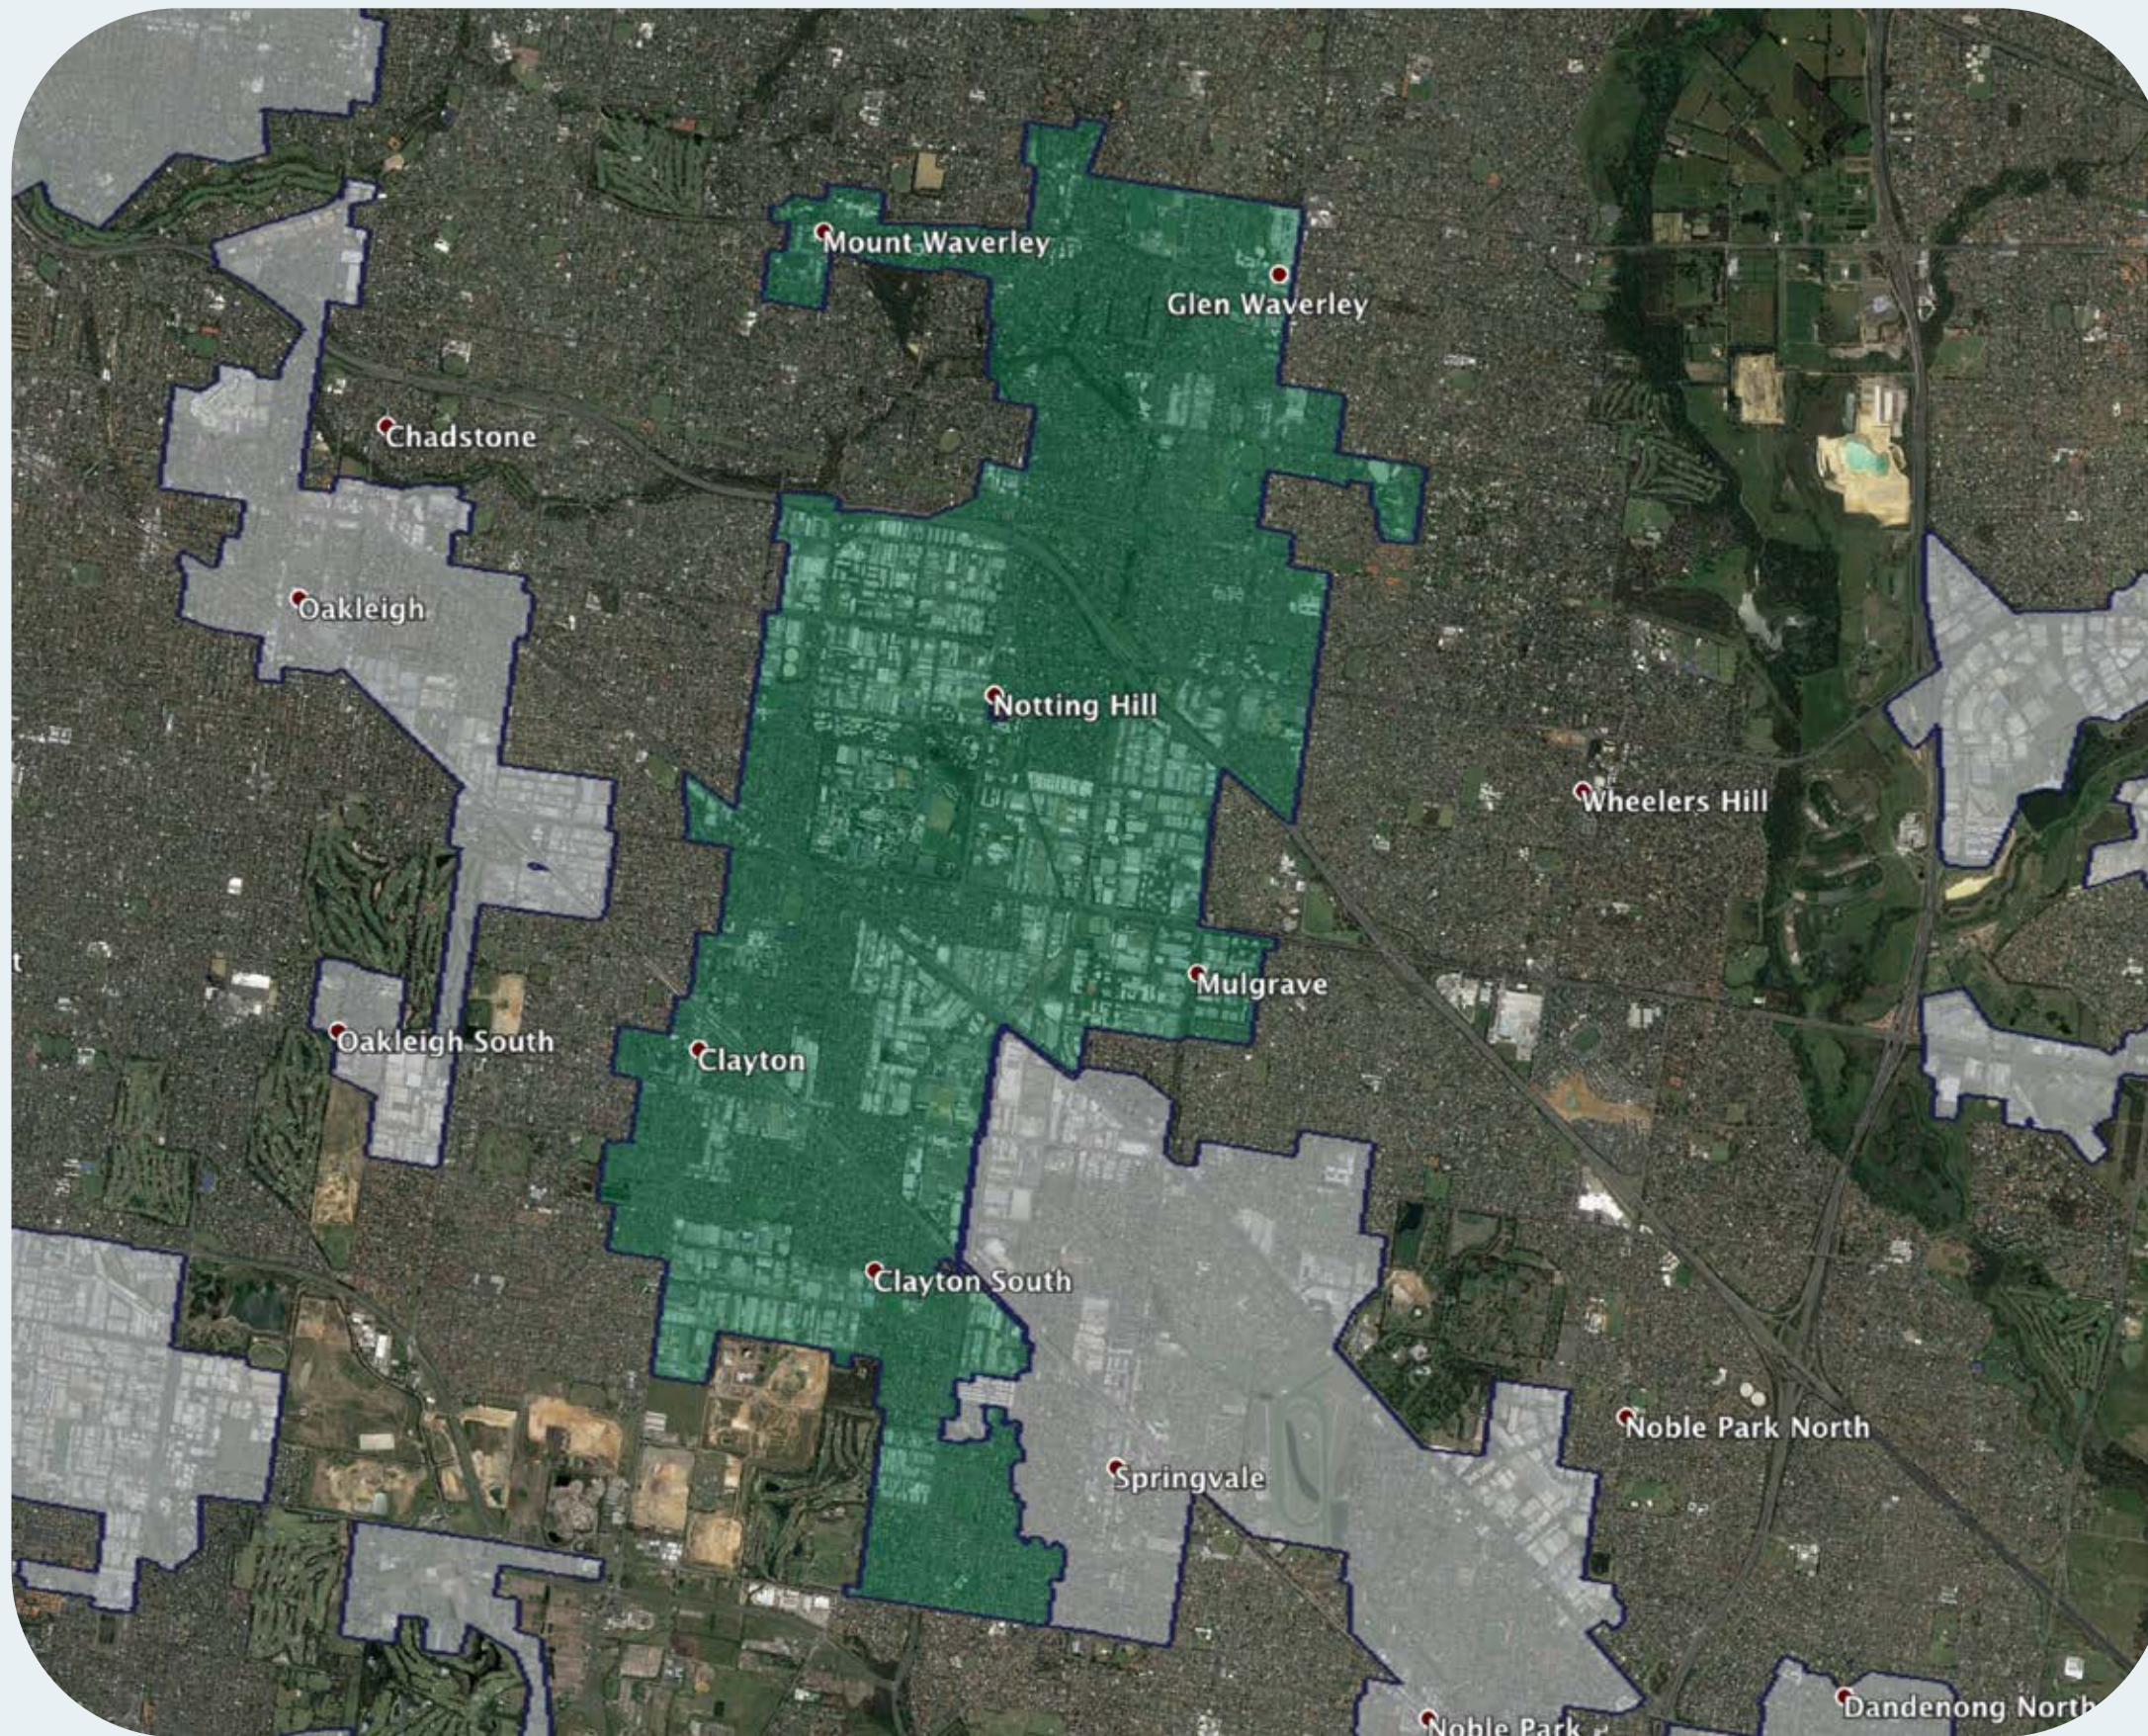

# nbn™ Business Fibre Zone indicative map – Clayton and surrounds

The **nbn™** Business Fibre Initiative is available to businesses right across the country.

The areas highlighted on this map, are part of an **nbn™** Business Fibre Zone that is eligible for business **nbn™** Enterprise Ethernet.

## Key

-  **nbn™** Business Fibre Zone
-  Adjacent/nearby **nbn™** Business Fibre Zone (where relevant)