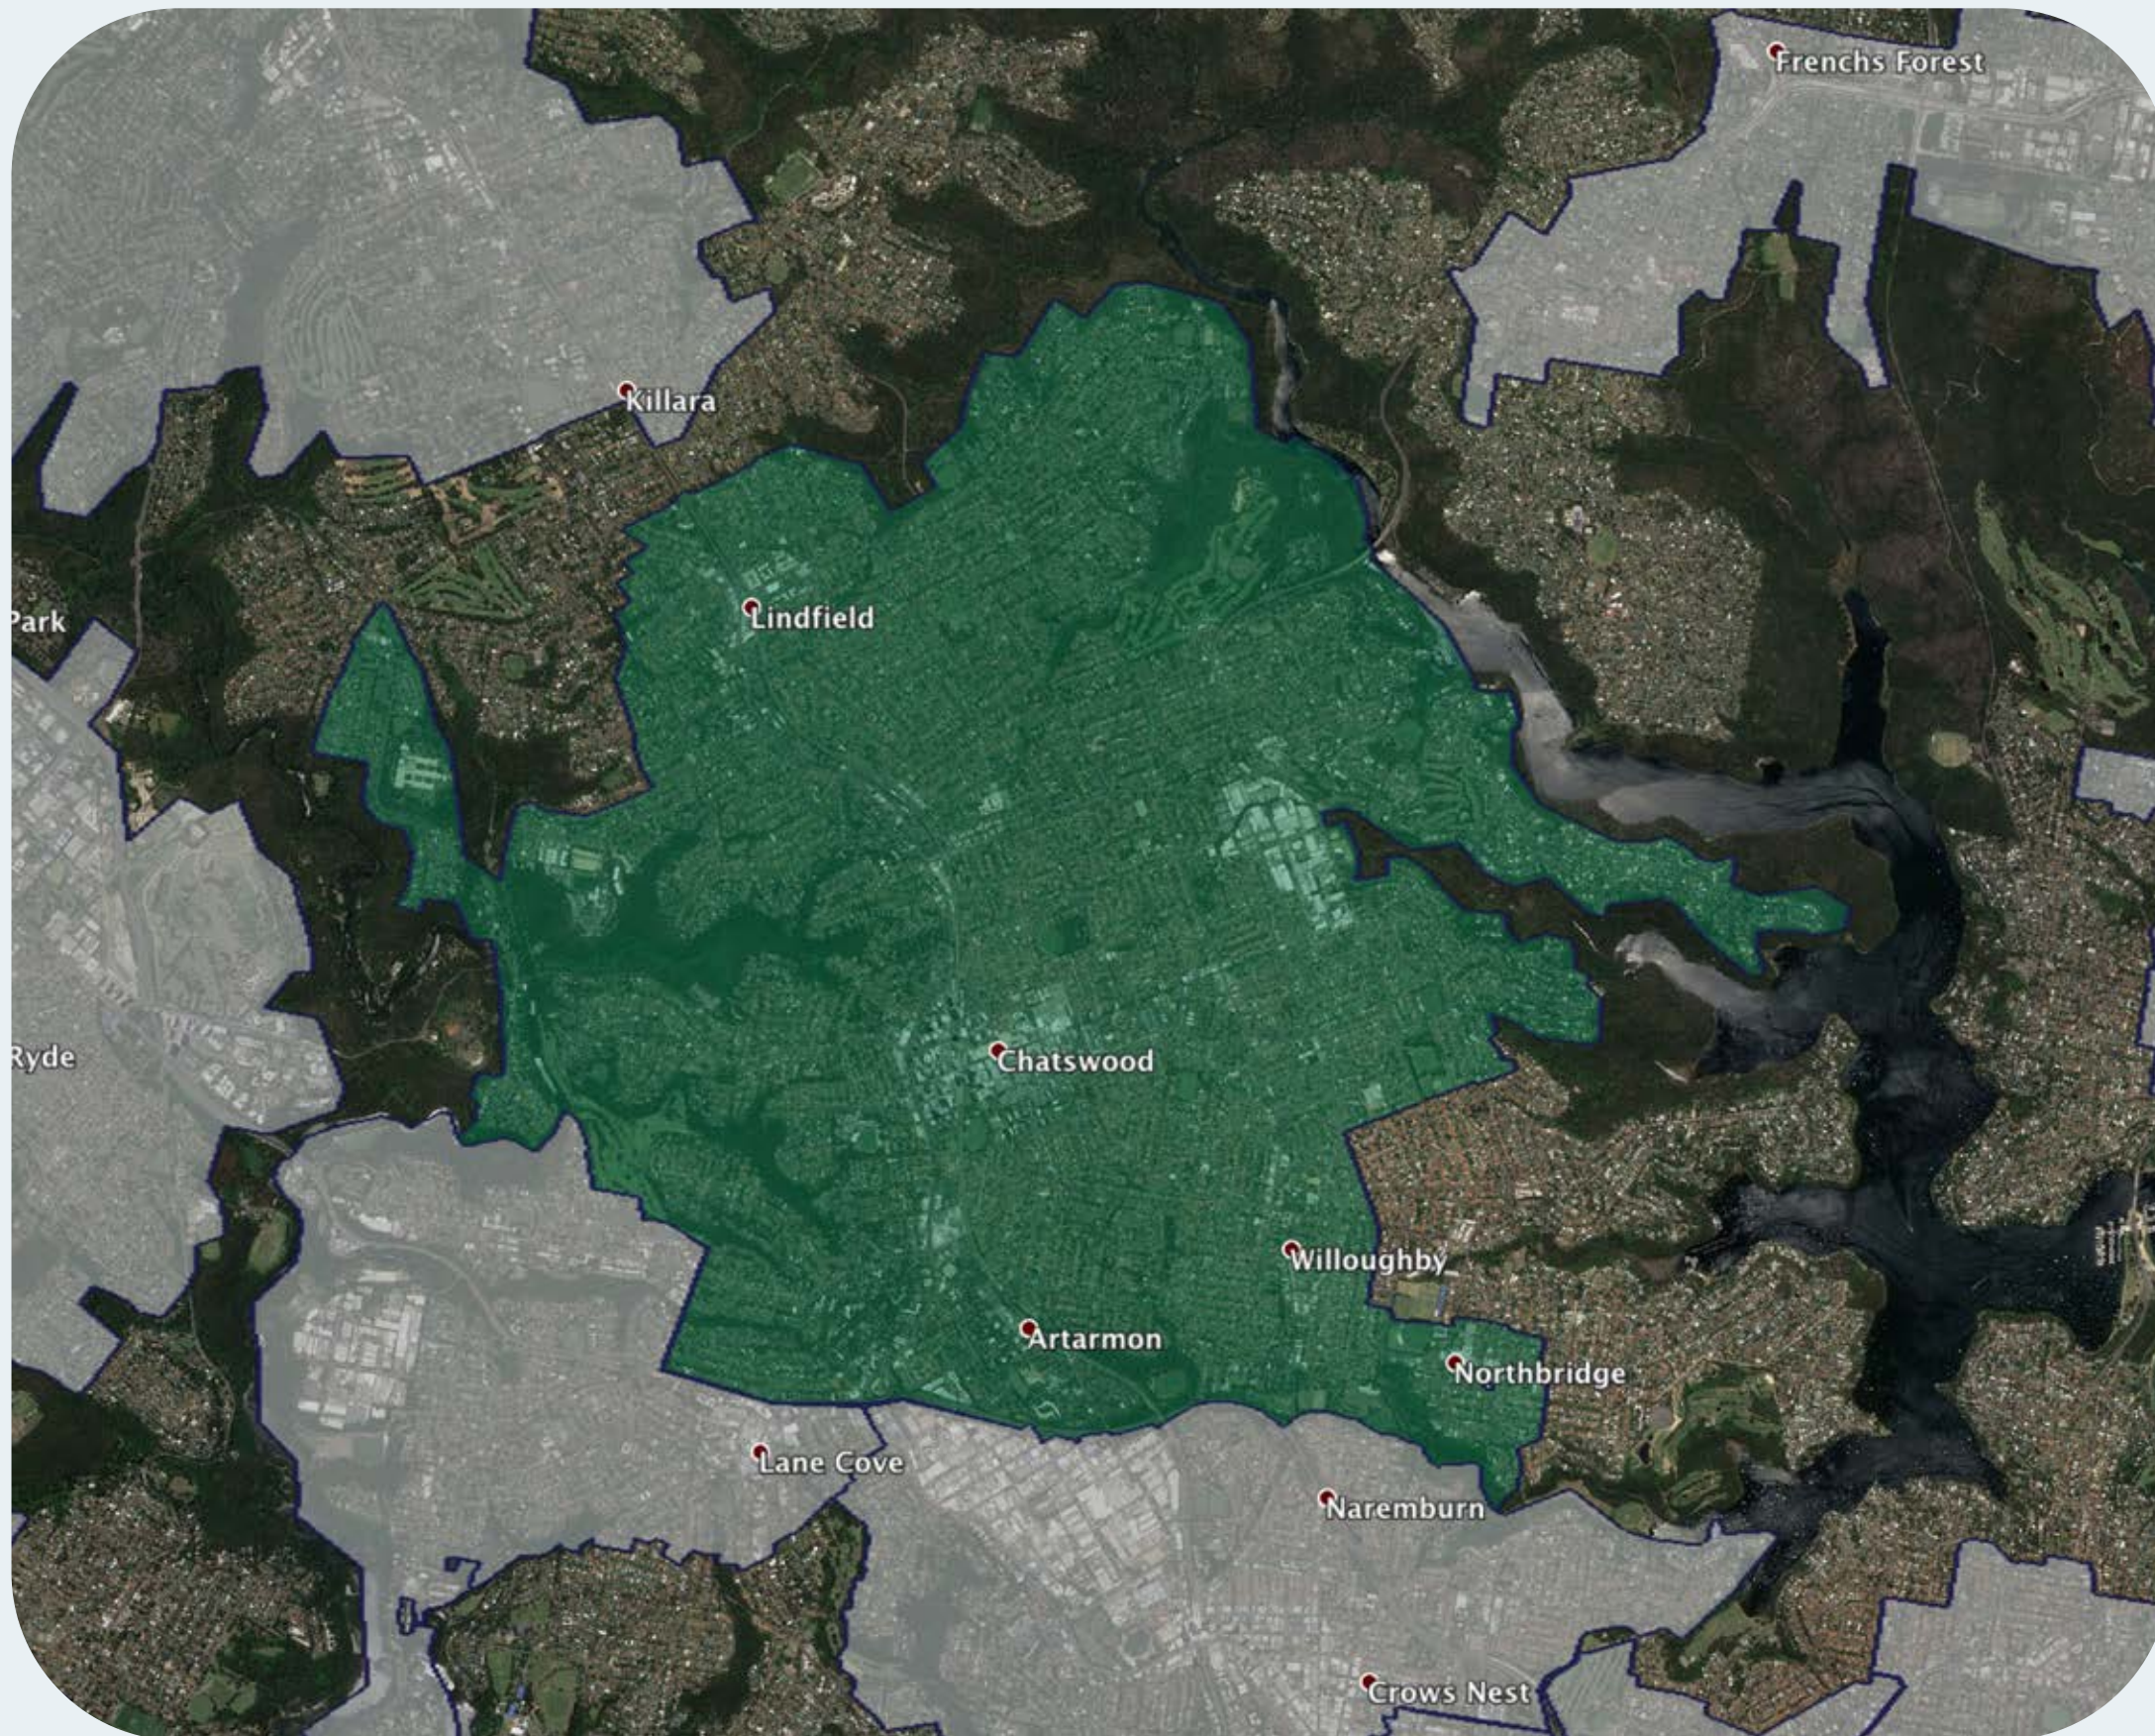

nbn™ Business Fibre Zone indicative map – Chatswood and surrounds

The **nbn™** Business Fibre Initiative is available to businesses right across the country.

The areas highlighted on this map, are part of an **nbn™** Business Fibre Zone that is eligible for business **nbn™** Enterprise Ethernet.