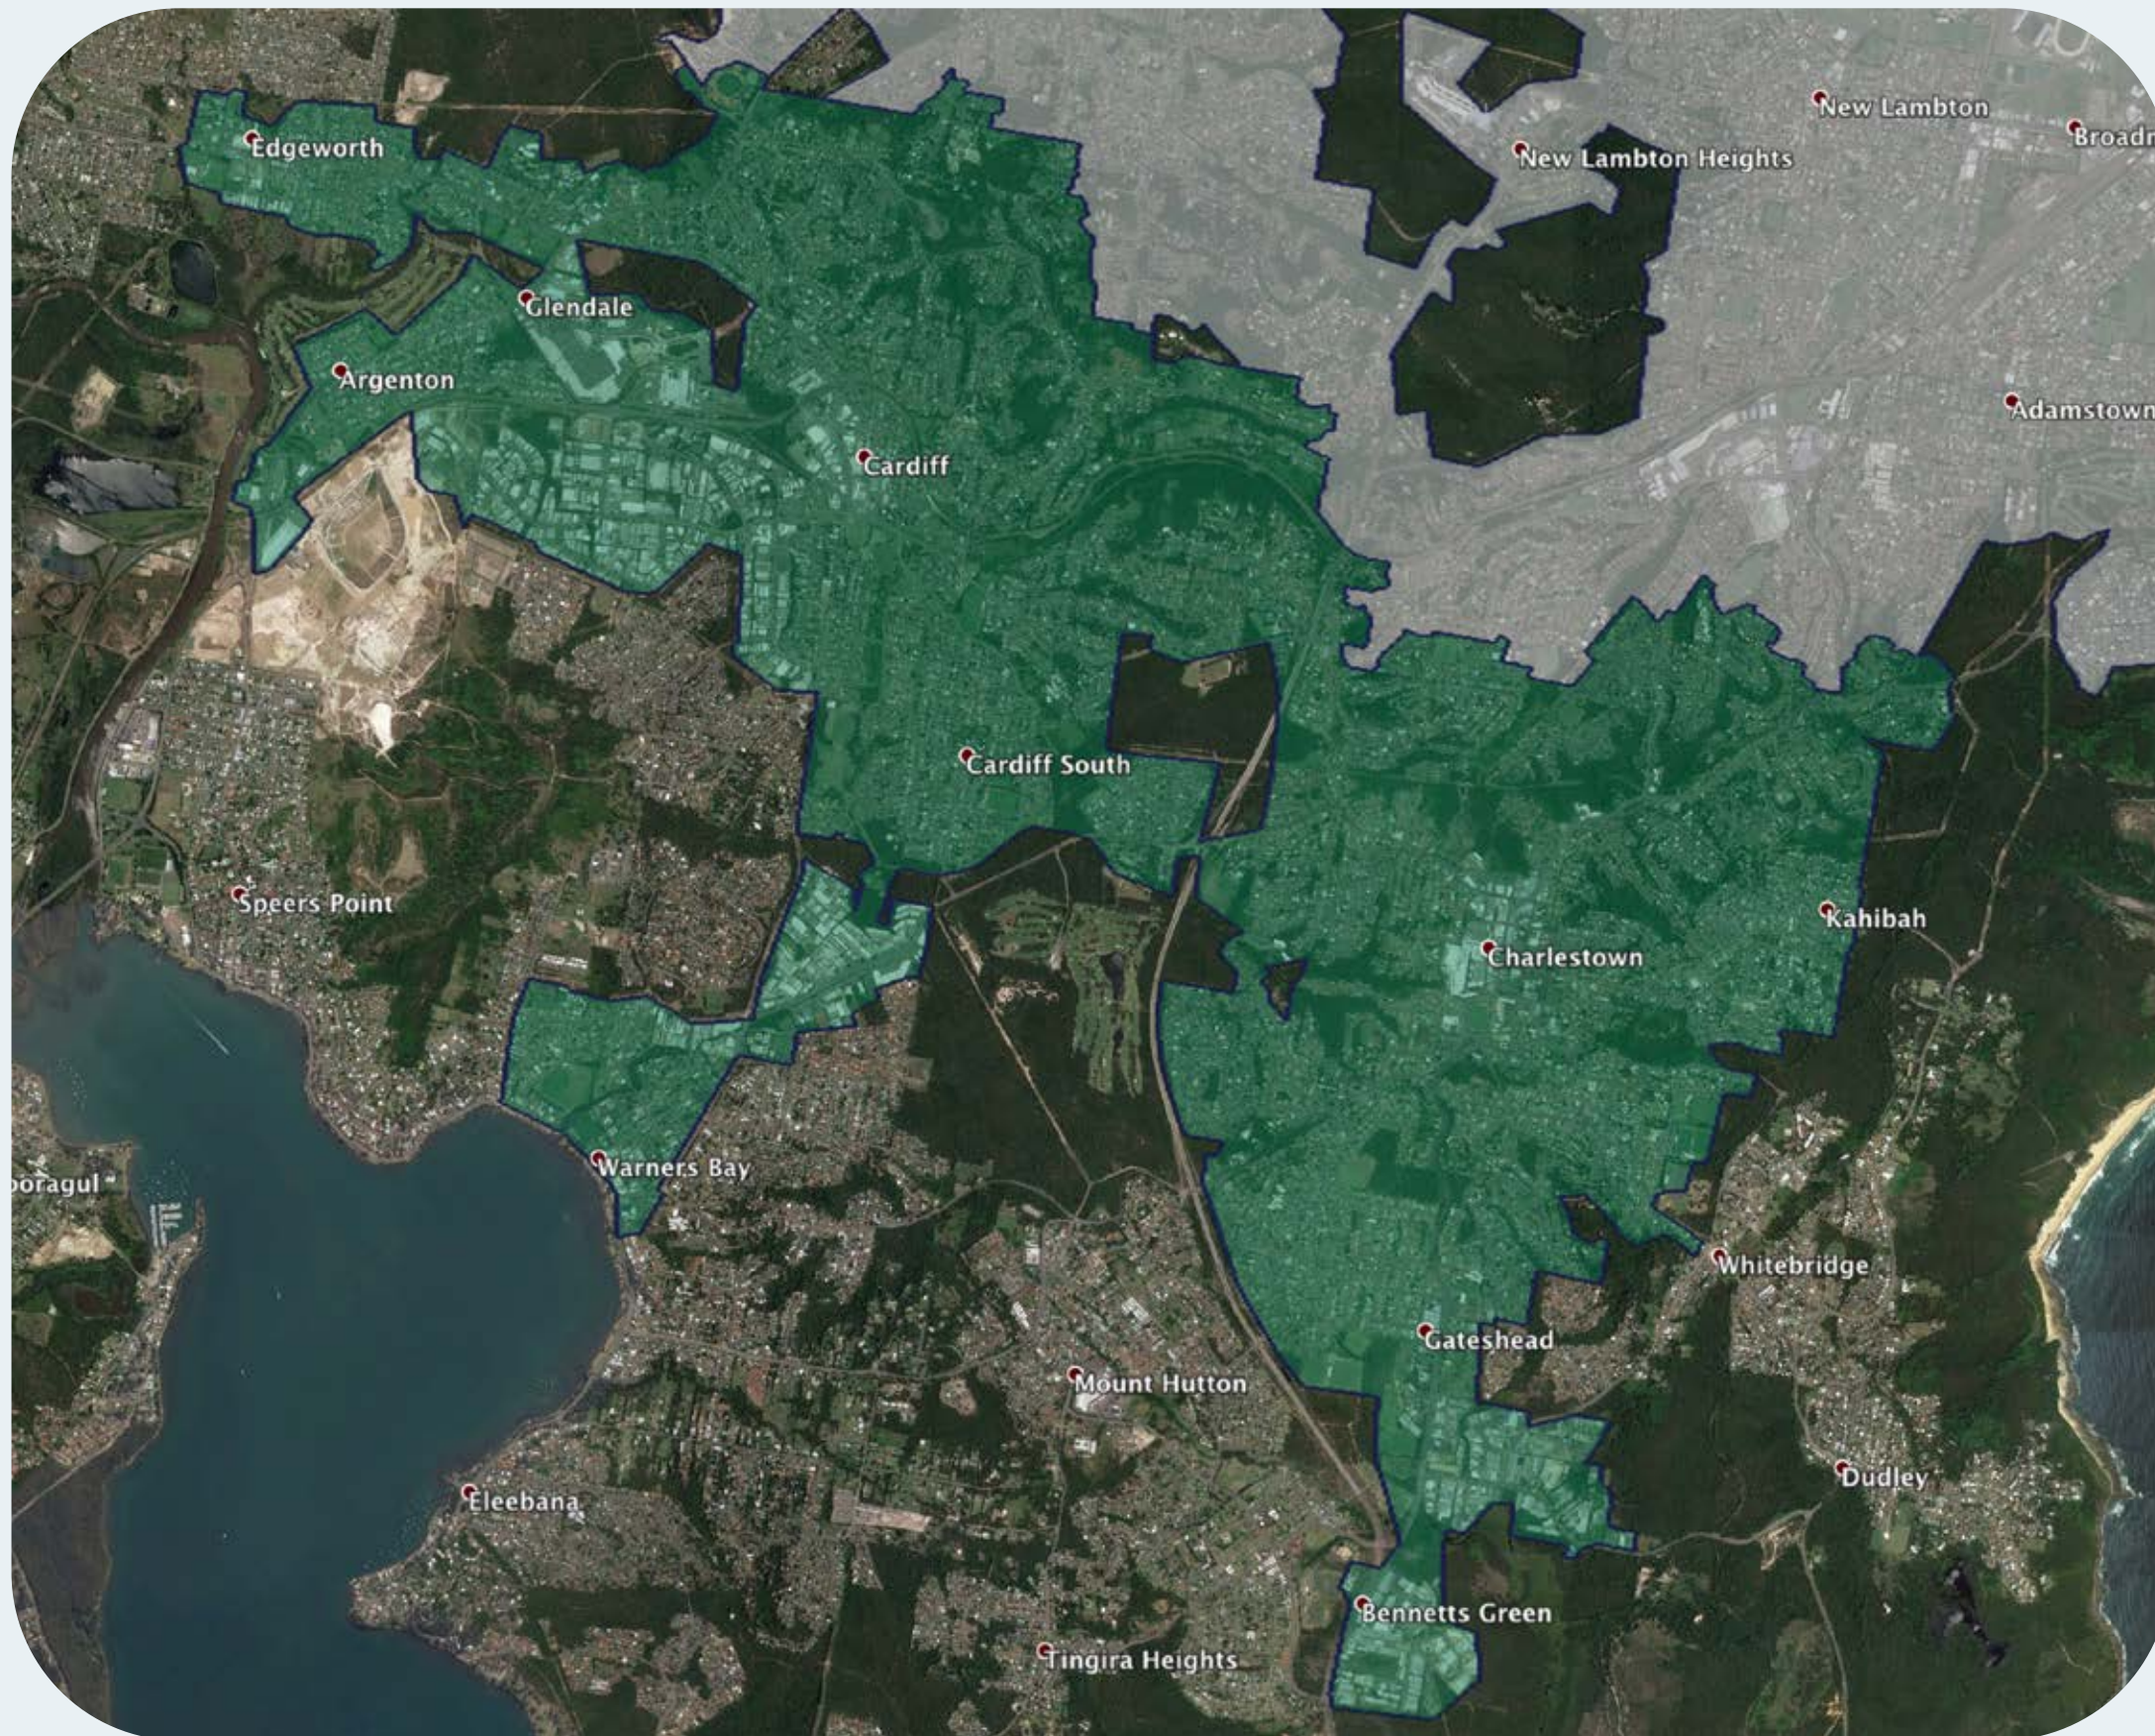

nbn™ Business Fibre Zone indicative map – Charlestown and surrounds

The **nbn™** Business Fibre Initiative is available to businesses right across the country.

The areas highlighted on this map, are part of an **nbn™** Business Fibre Zone that is eligible for business **nbn™** Enterprise Ethernet.