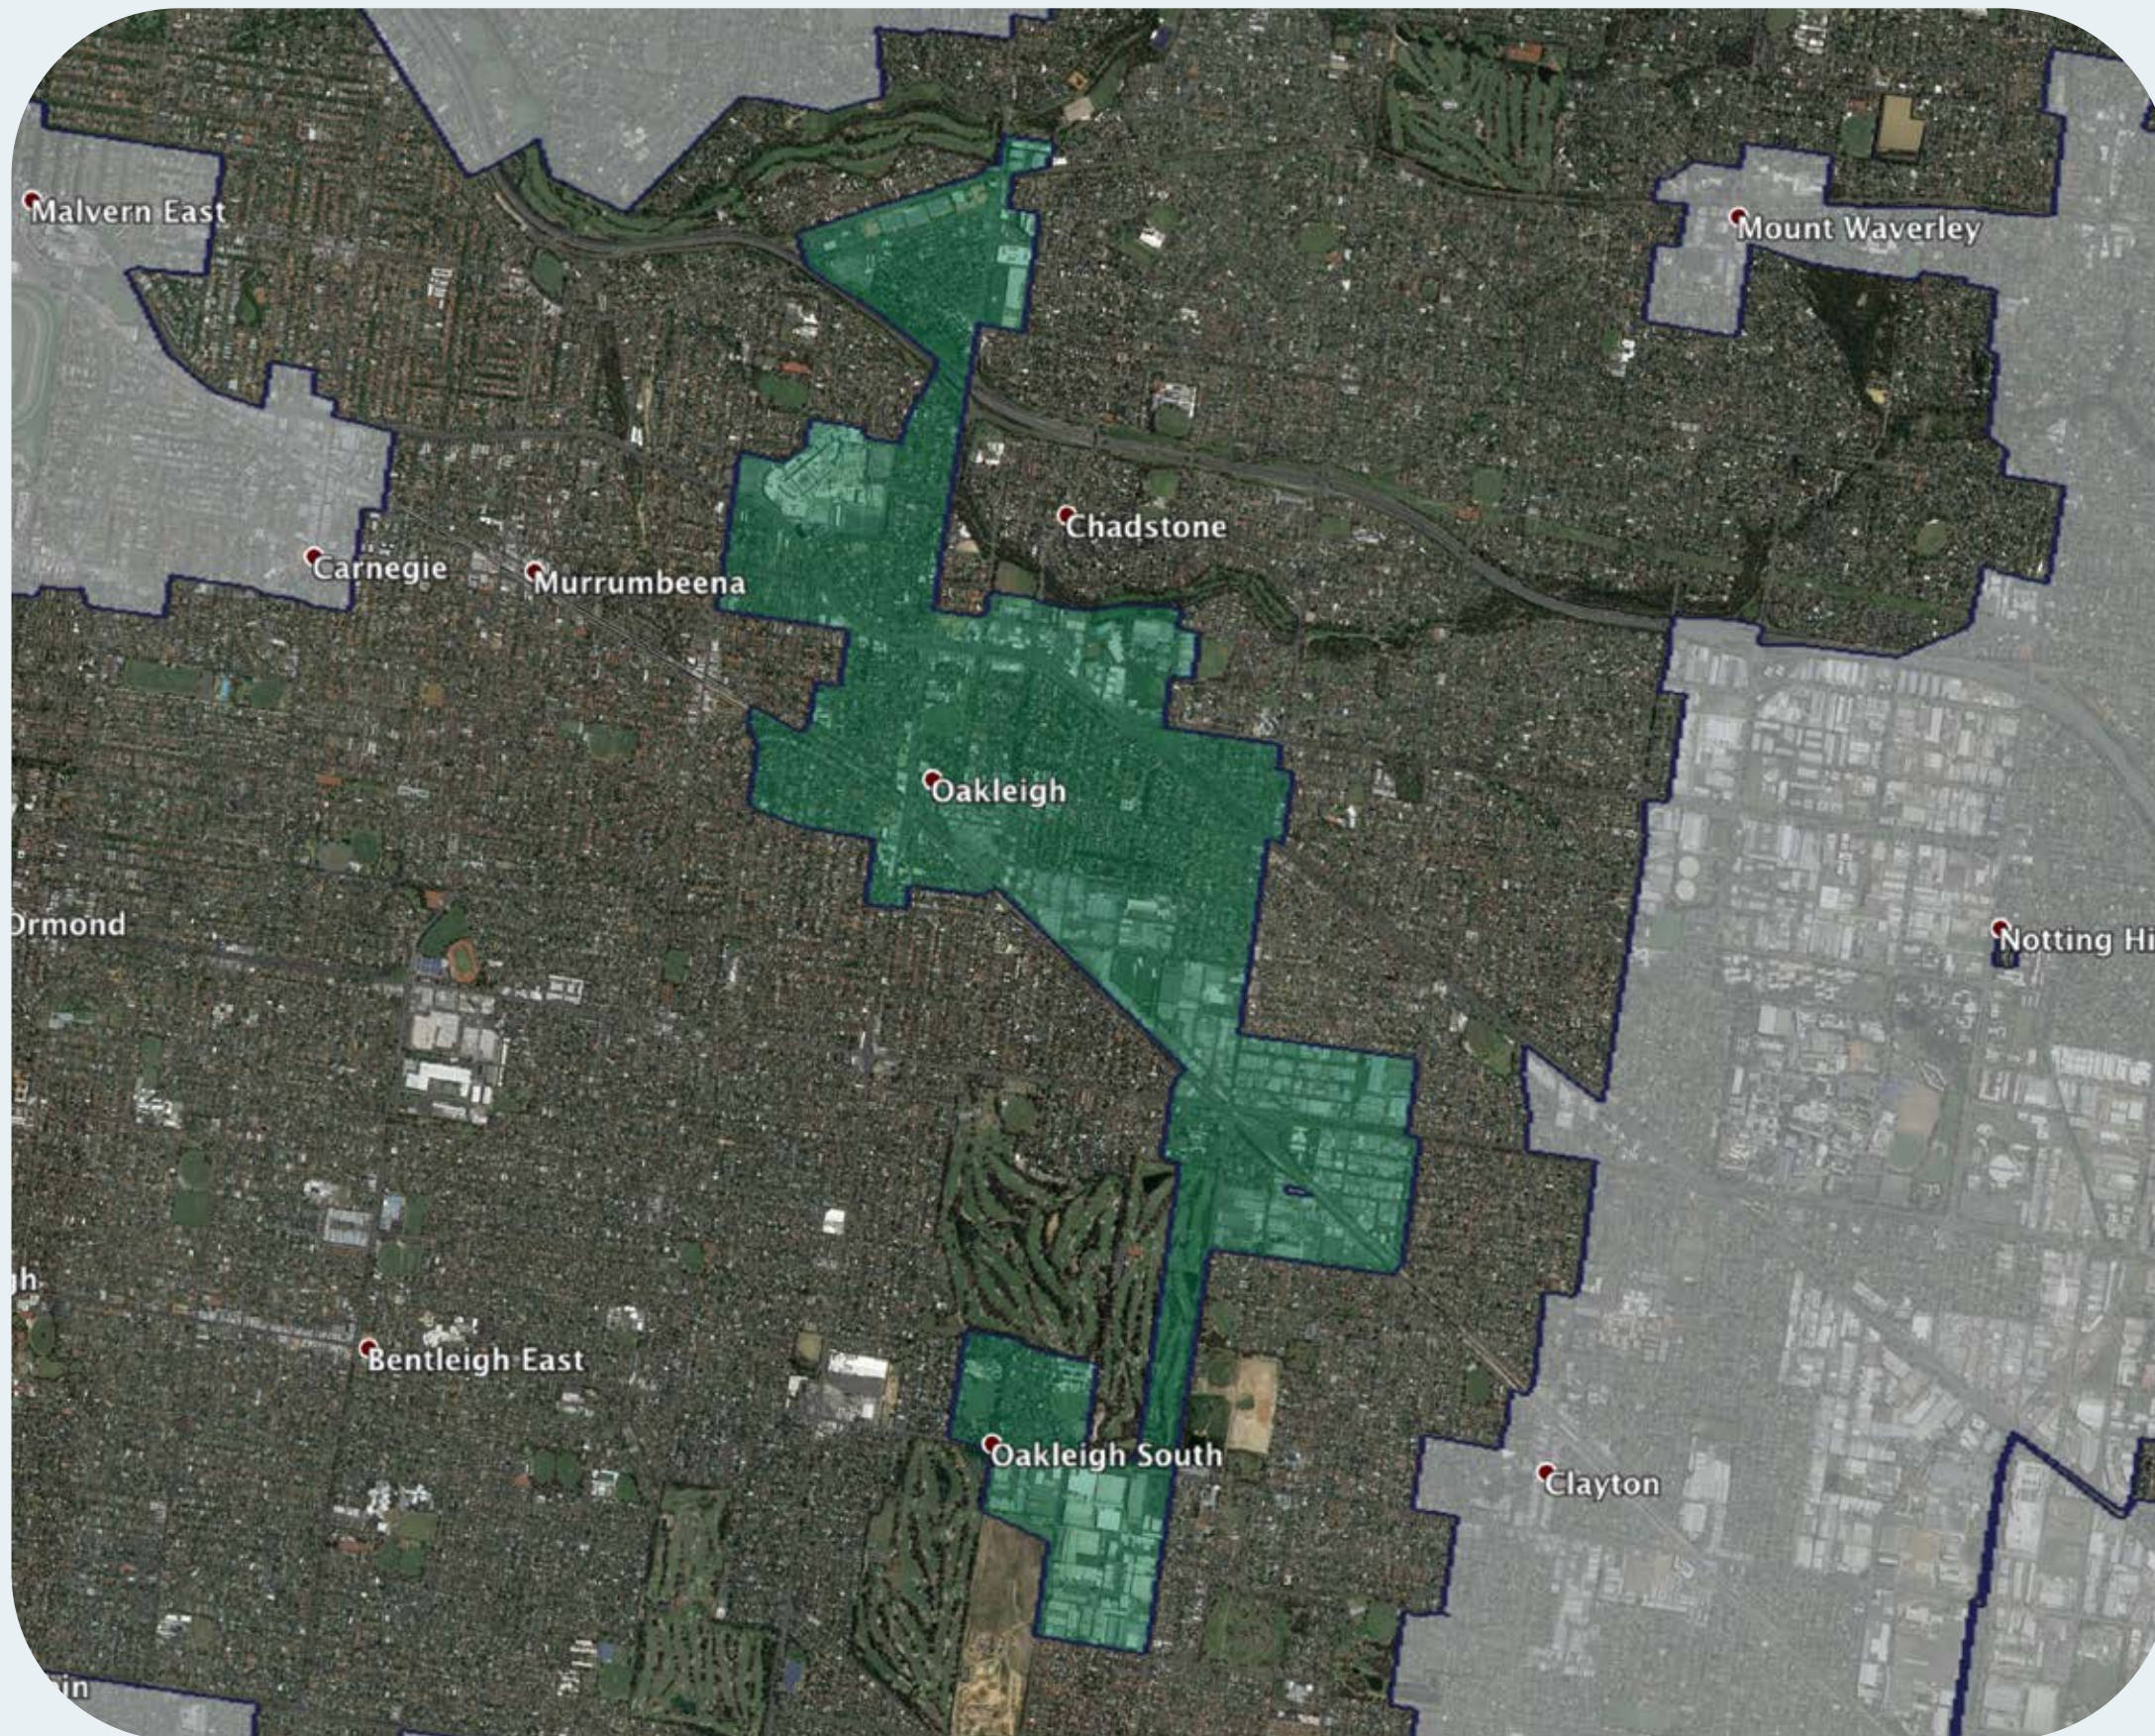

# nbn™ Business Fibre Zone indicative map – Chadstone – Oakleigh and surrounds

The **nbn™** Business Fibre Initiative is available to businesses right across the country.

The areas highlighted on this map, are part of an **nbn™** Business Fibre Zone that is eligible for business **nbn™** Enterprise Ethernet.

## Key

-  **nbn™** Business Fibre Zone
-  Adjacent/nearby **nbn™** Business Fibre Zone (where relevant)