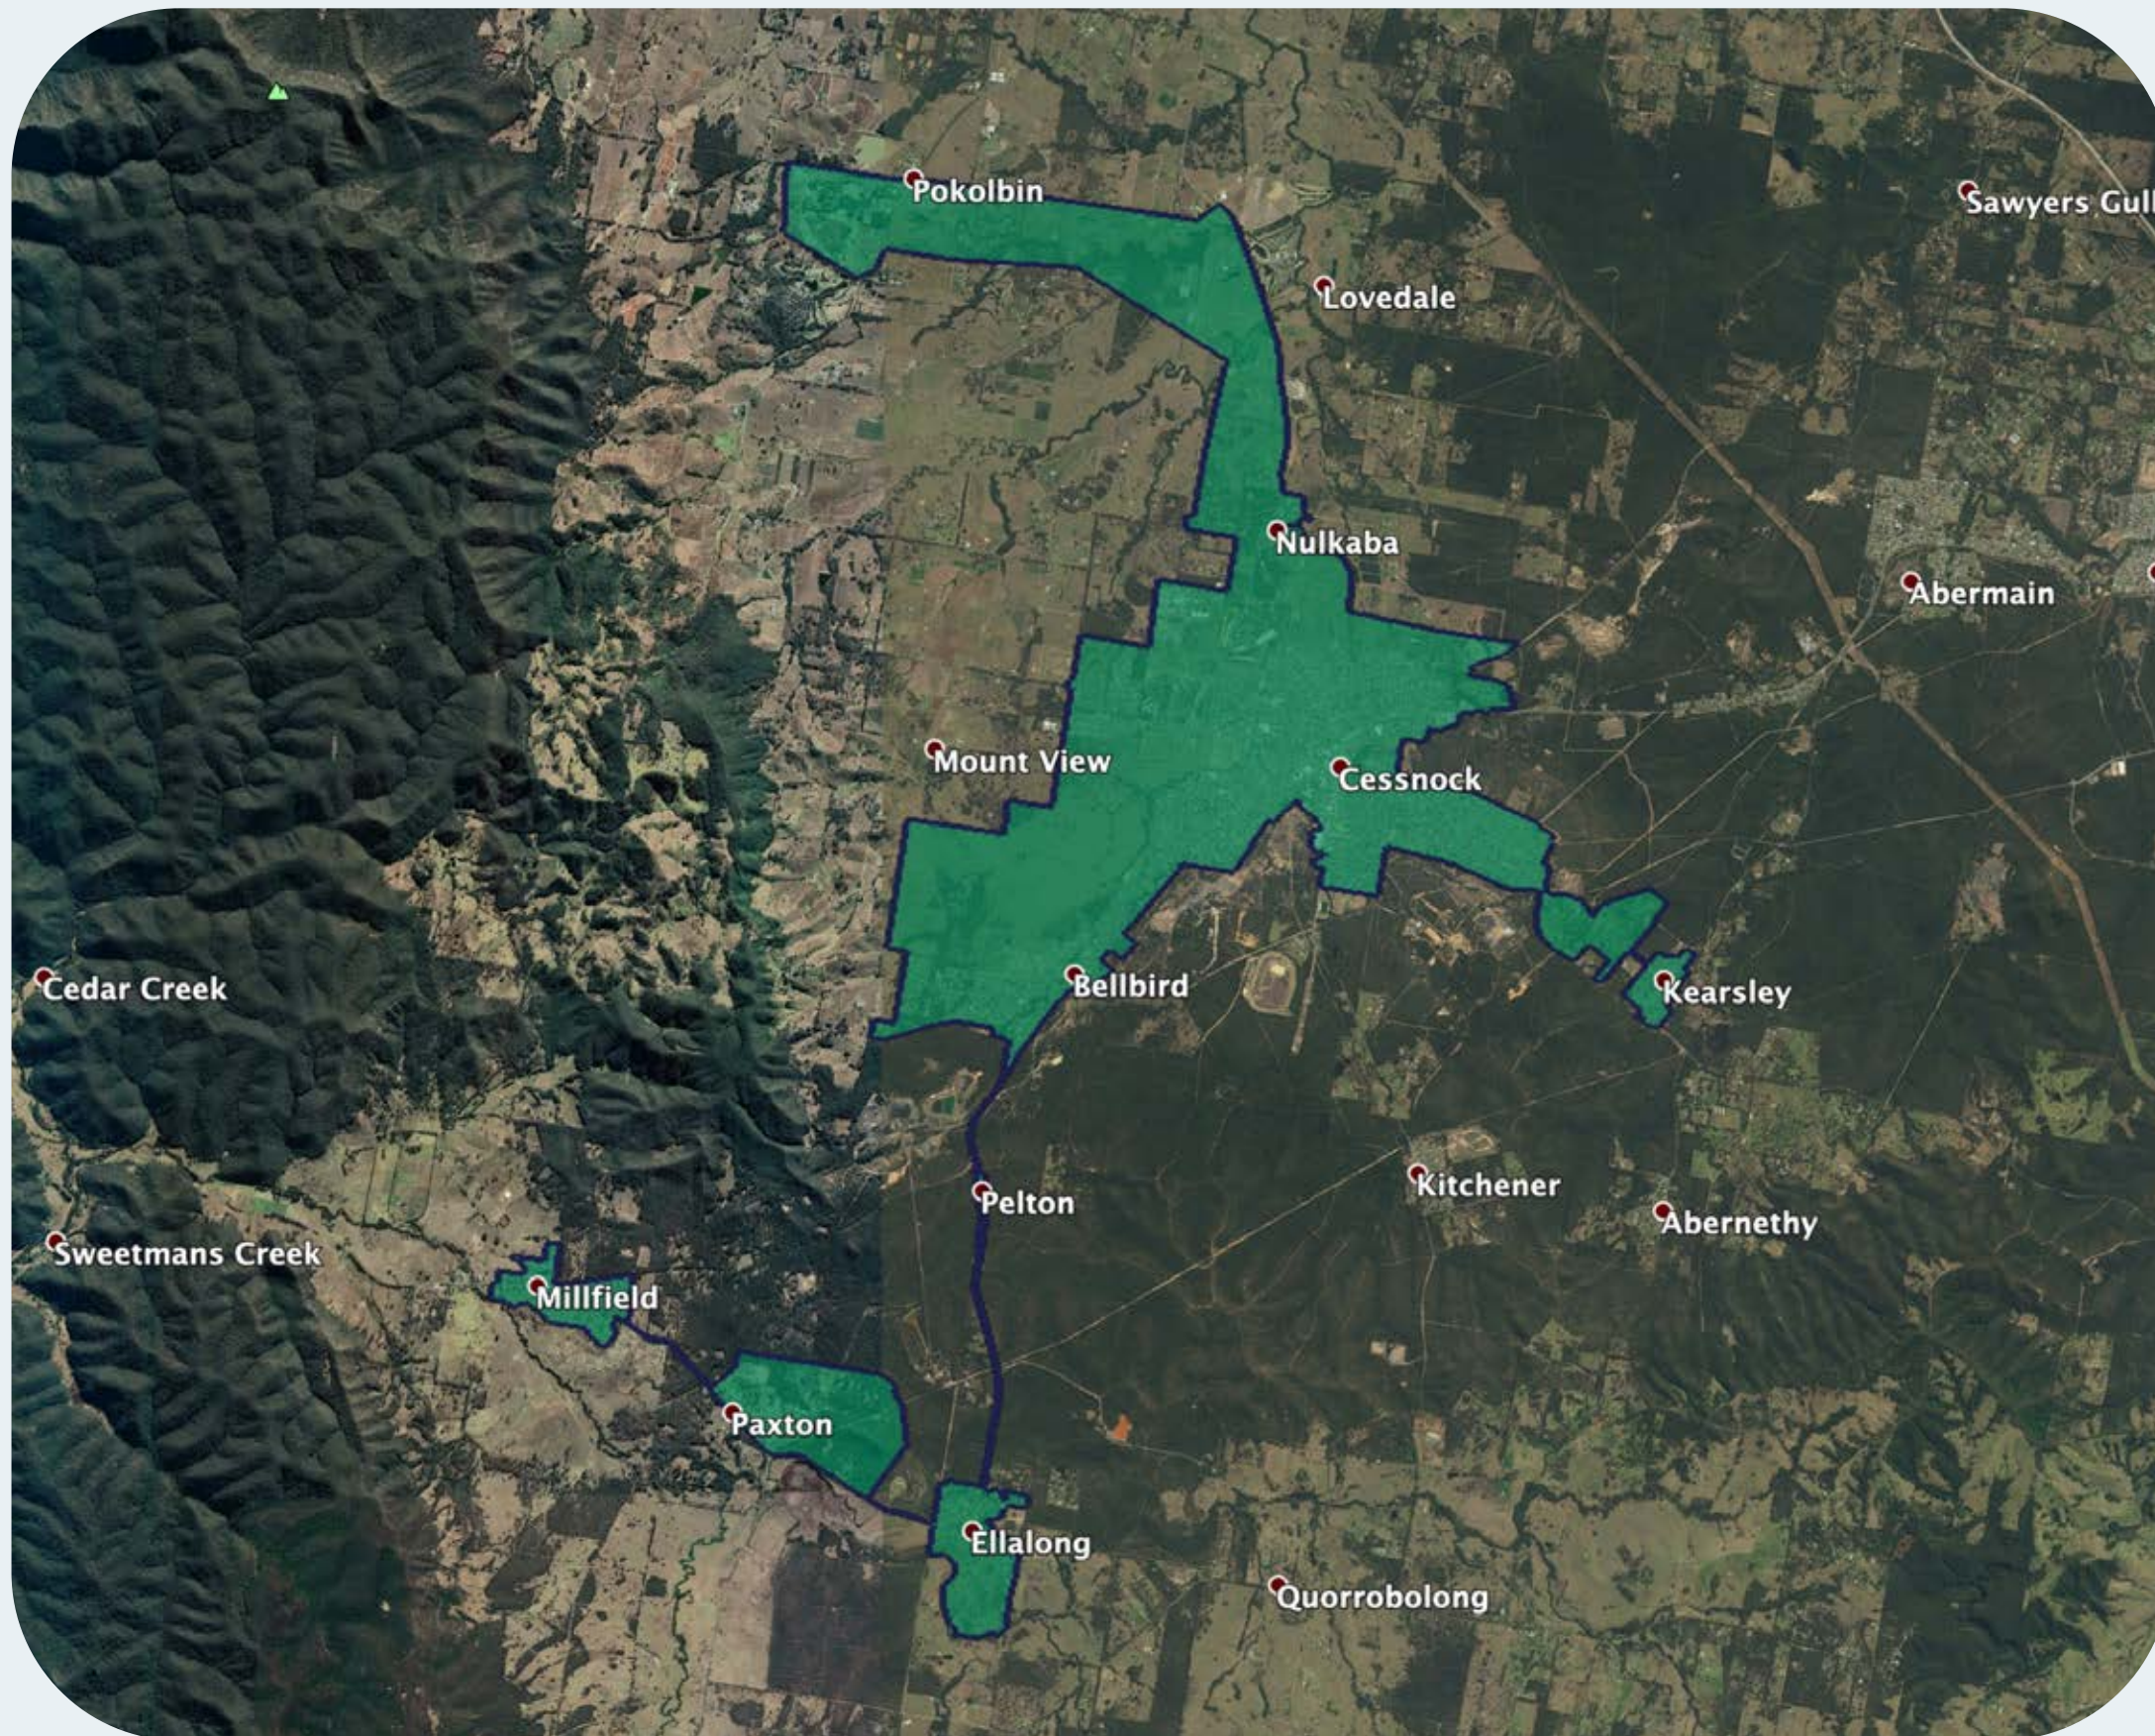

# nbn™ Business Fibre Zone indicative map – Cessnock and surrounds

The **nbn™** Business Fibre Initiative is available to businesses right across the country.

The area highlighted on this map, is part of an **nbn™** Business Fibre Zone that is eligible for business **nbn™** Enterprise Ethernet.

## Key

-  **nbn™** Business Fibre Zone
-  Adjacent/nearby **nbn™** Business Fibre Zone (where relevant)