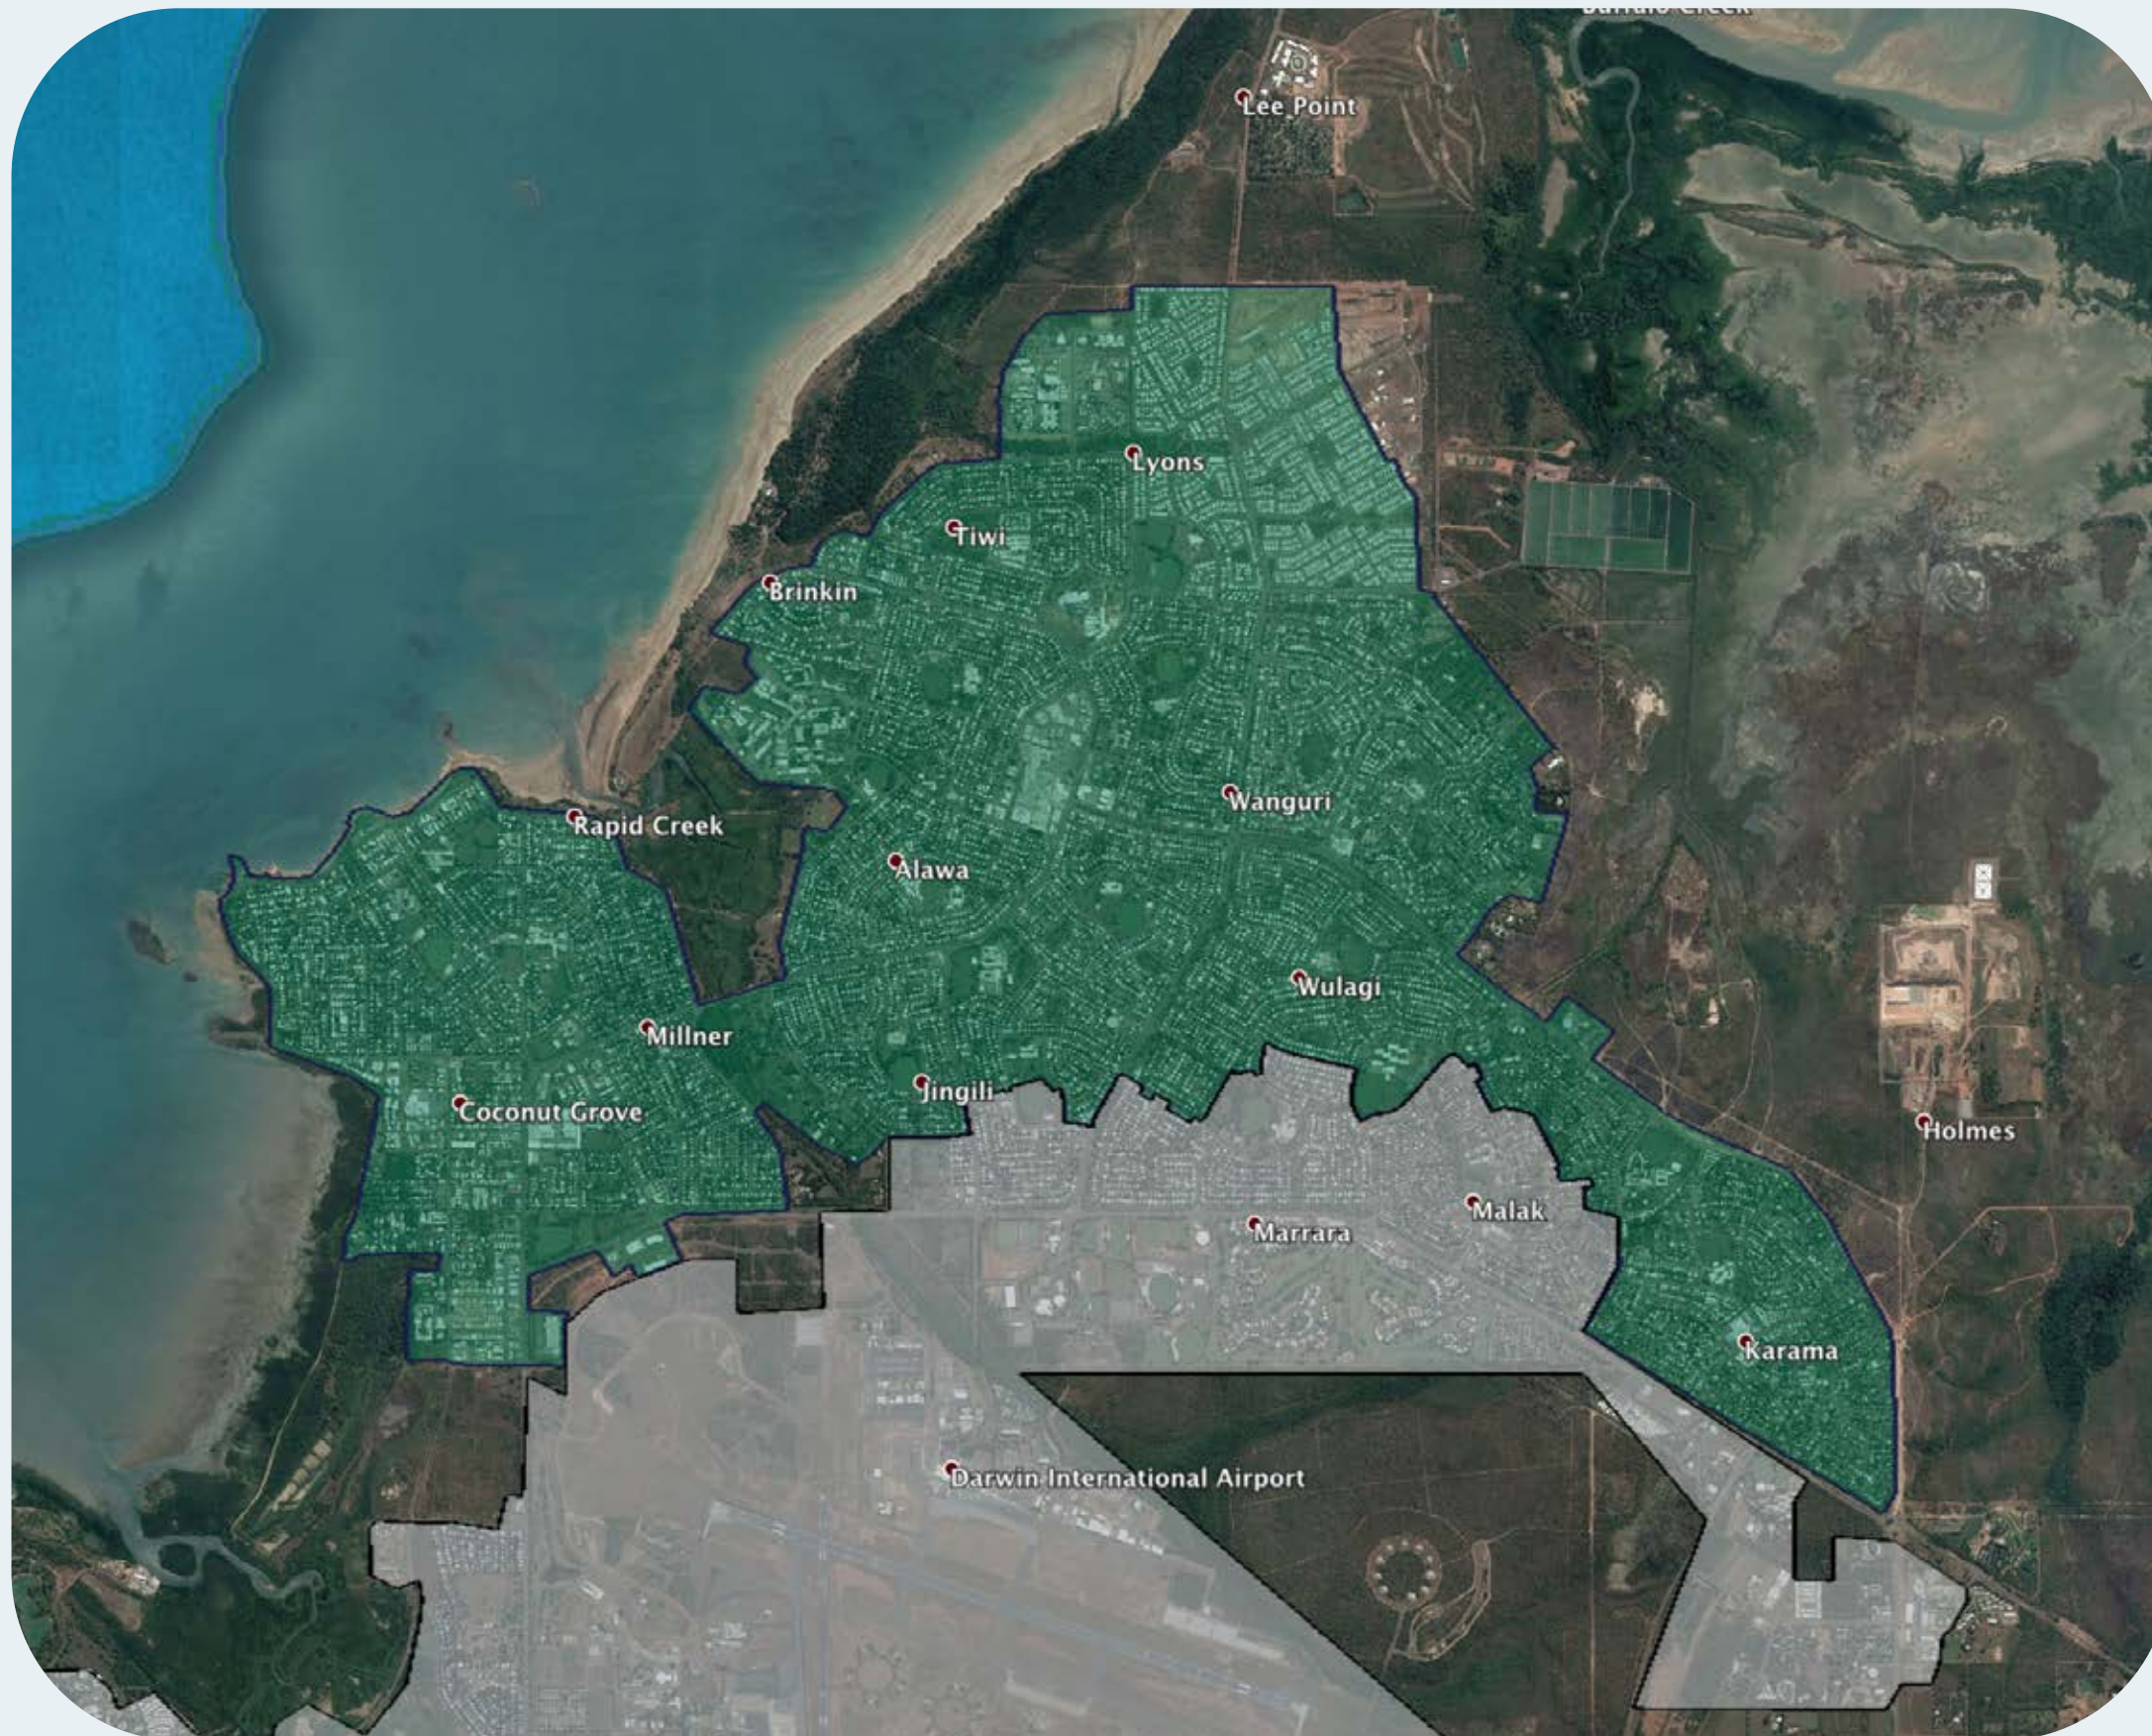

nbn™ Business Fibre Zone indicative map – Casuarina and surrounds

The **nbn™** Business Fibre Initiative is available to businesses right across the country.

The areas highlighted on this map, are part of an **nbn™** Business Fibre Zone that is eligible for business **nbn™** Enterprise Ethernet.