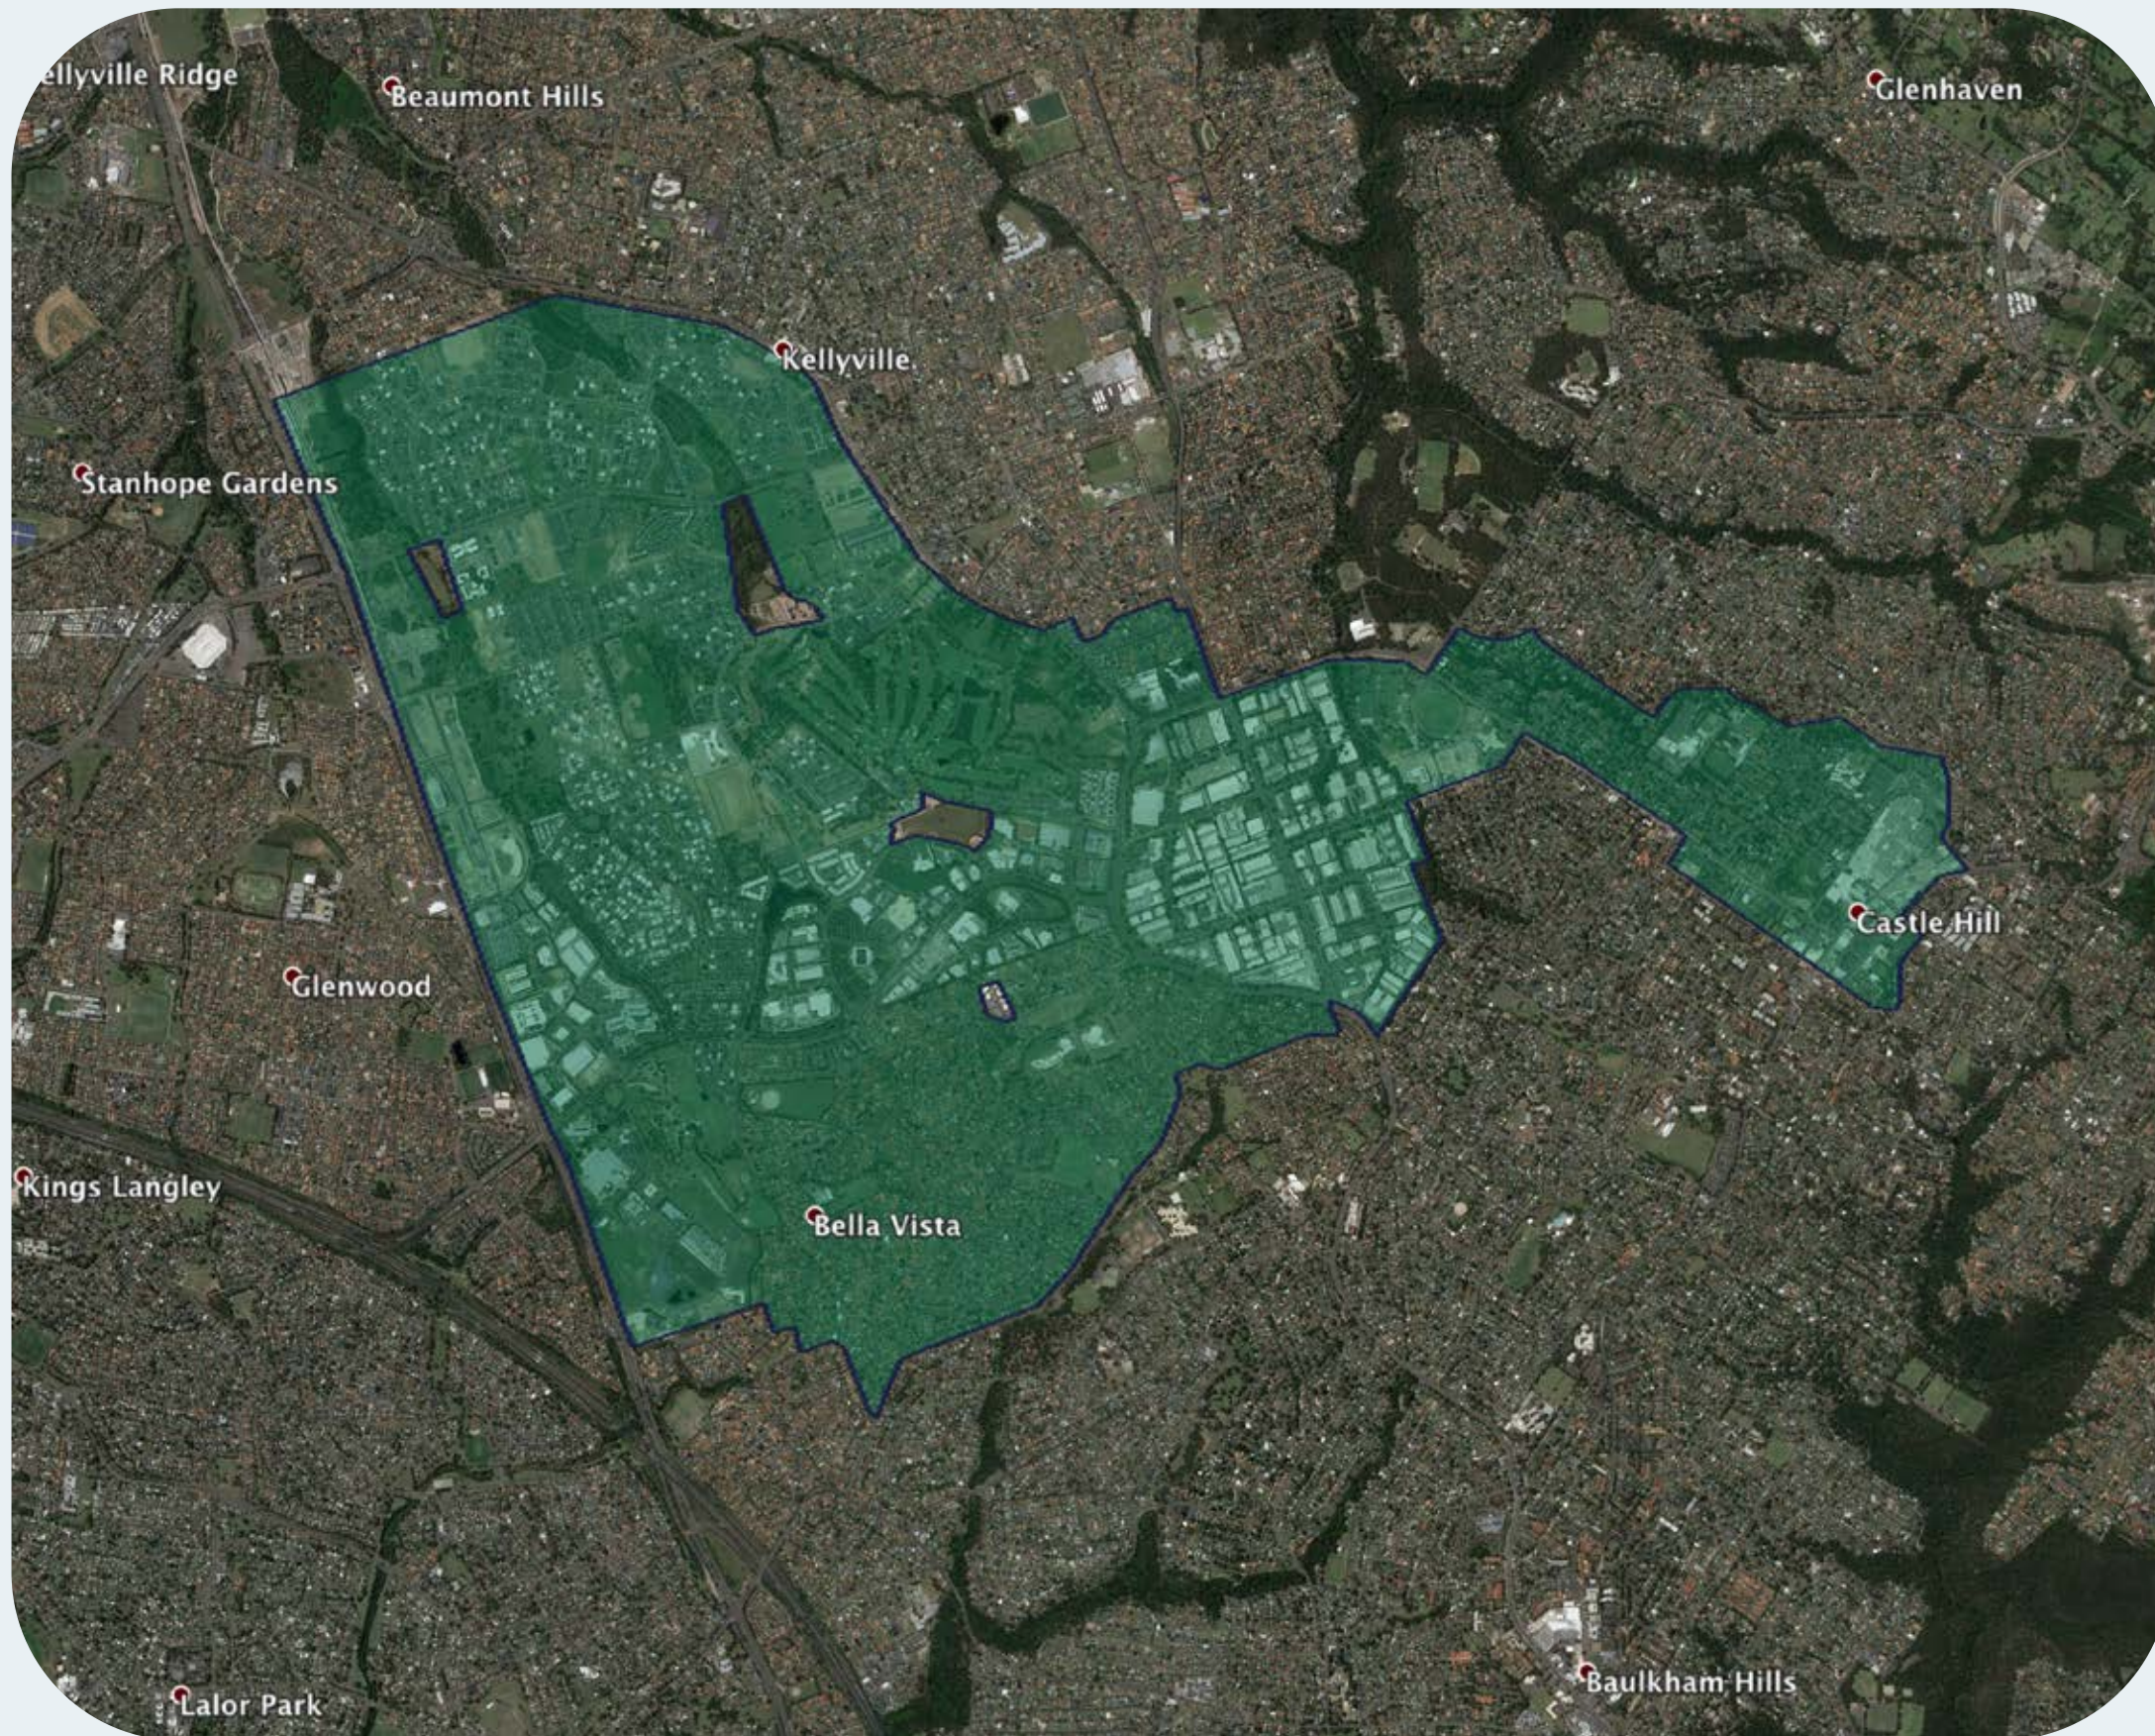

nbn™ Business Fibre Zone indicative map – Castle Hill - Bella Vista and surrounds

The **nbn™** Business Fibre Initiative is available to businesses right across the country.

The area highlighted on this map, is part of an **nbn™** Business Fibre Zone that is eligible for business **nbn™** Enterprise Ethernet.