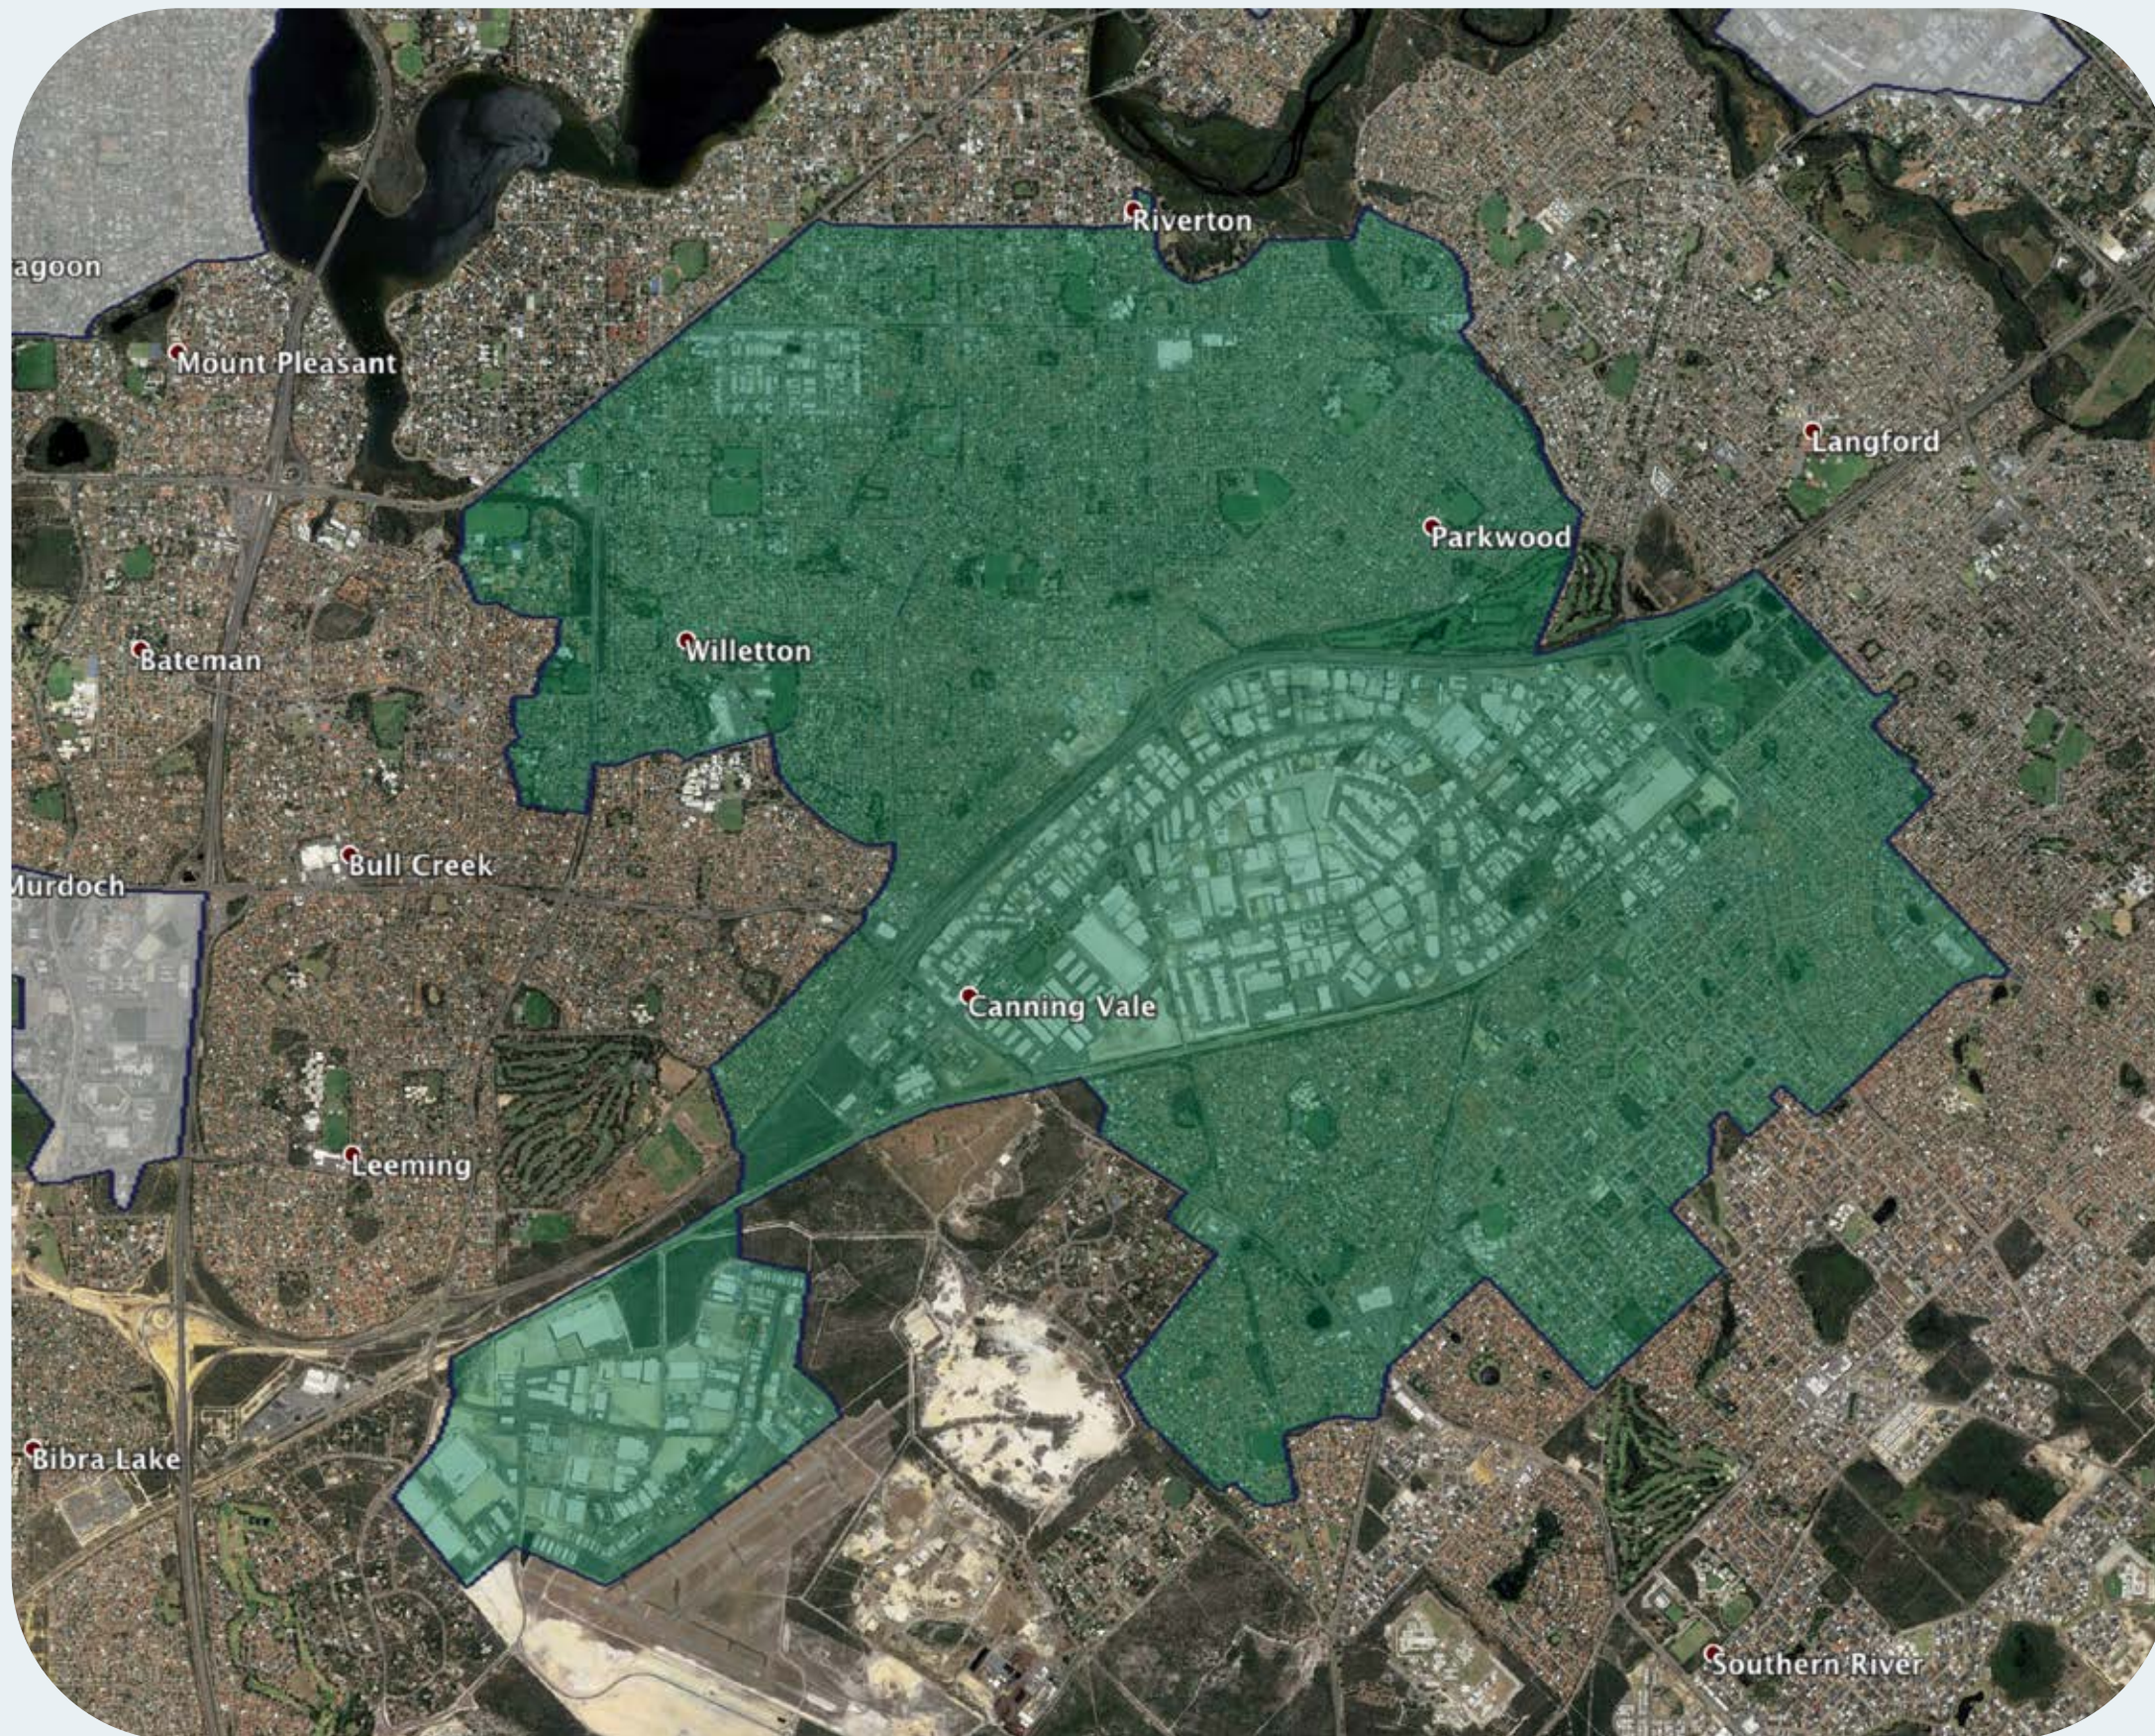

# nbn™ Business Fibre Zone indicative map – Canning Vale - Riverton and surrounds

The **nbn™** Business Fibre Initiative is available to businesses right across the country.

The area highlighted on this map, is part of an **nbn™** Business Fibre Zone that is eligible for business **nbn™** Enterprise Ethernet.

## Key

-  **nbn™** Business Fibre Zone
-  Adjacent/nearby **nbn™** Business Fibre Zone (where relevant)