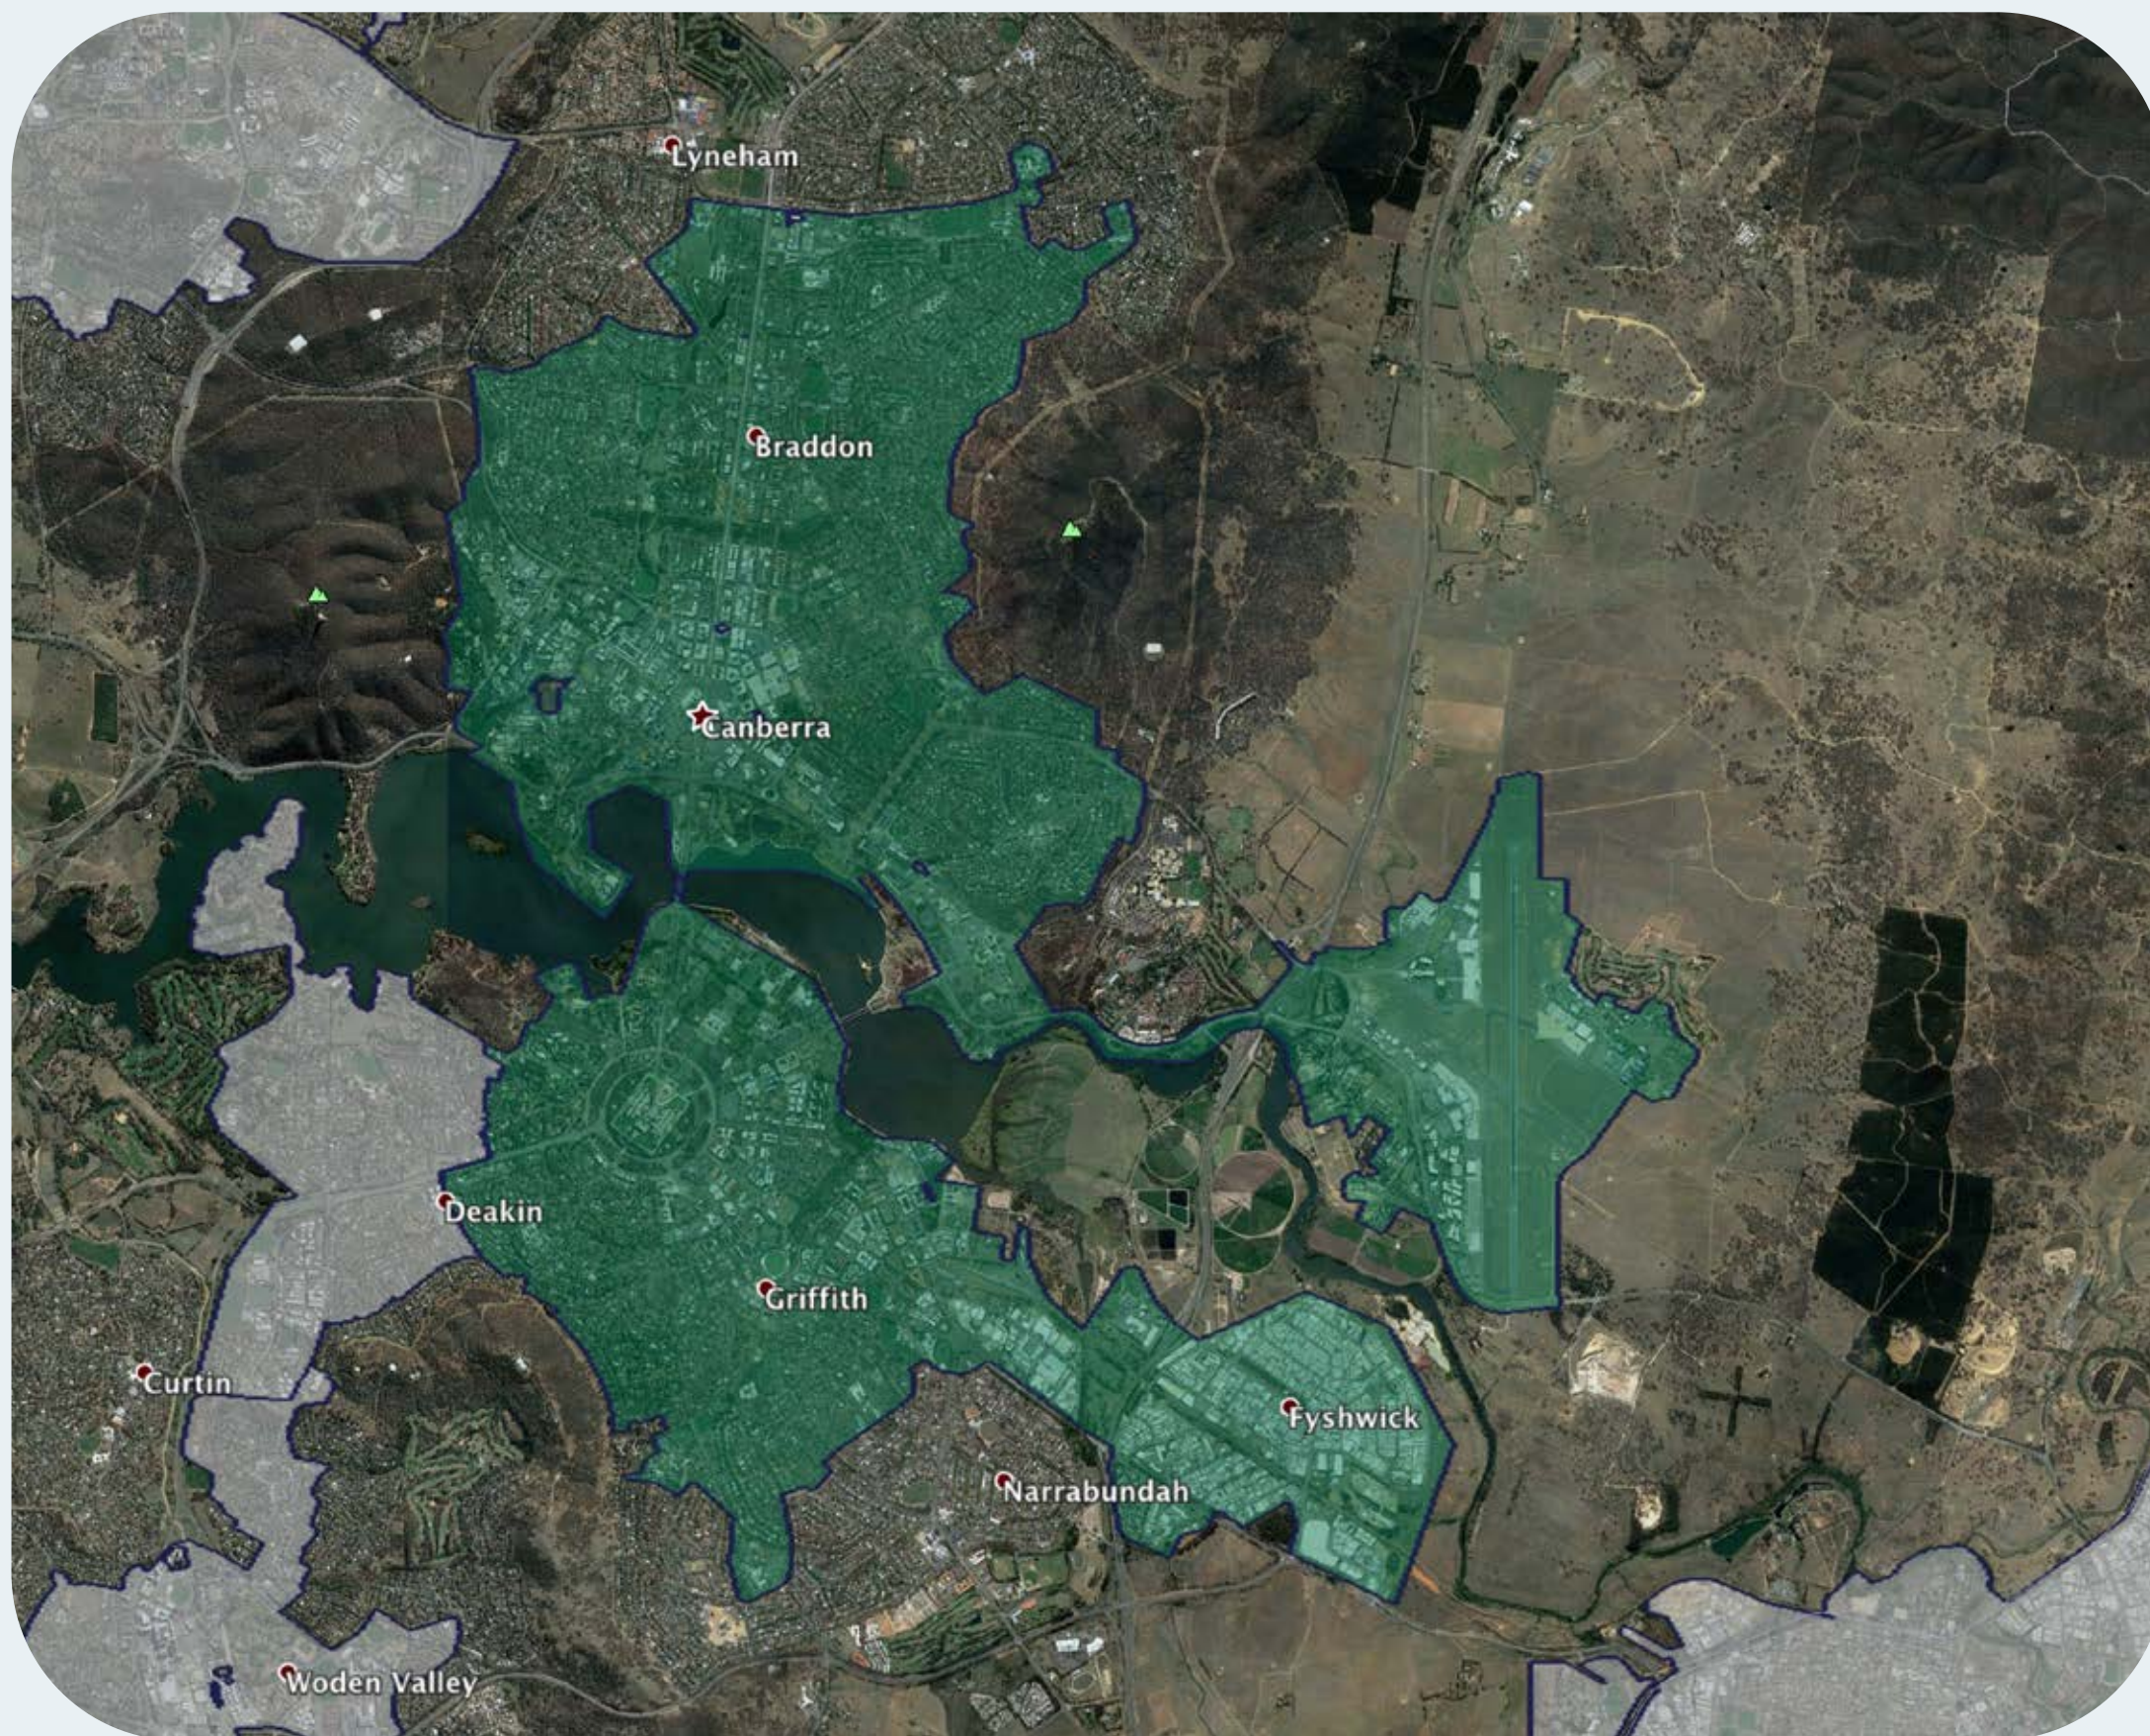

# nbn™ Business Fibre Zone indicative map – Canberra CBD and surrounds

The **nbn™** Business Fibre Initiative is available to businesses right across the country.

The areas highlighted on this map, are part of an **nbn™** Business Fibre Zone that is eligible for business **nbn™** Enterprise Ethernet.

## Key

-  **nbn™** Business Fibre Zone
-  Adjacent/nearby **nbn™** Business Fibre Zone (where relevant)