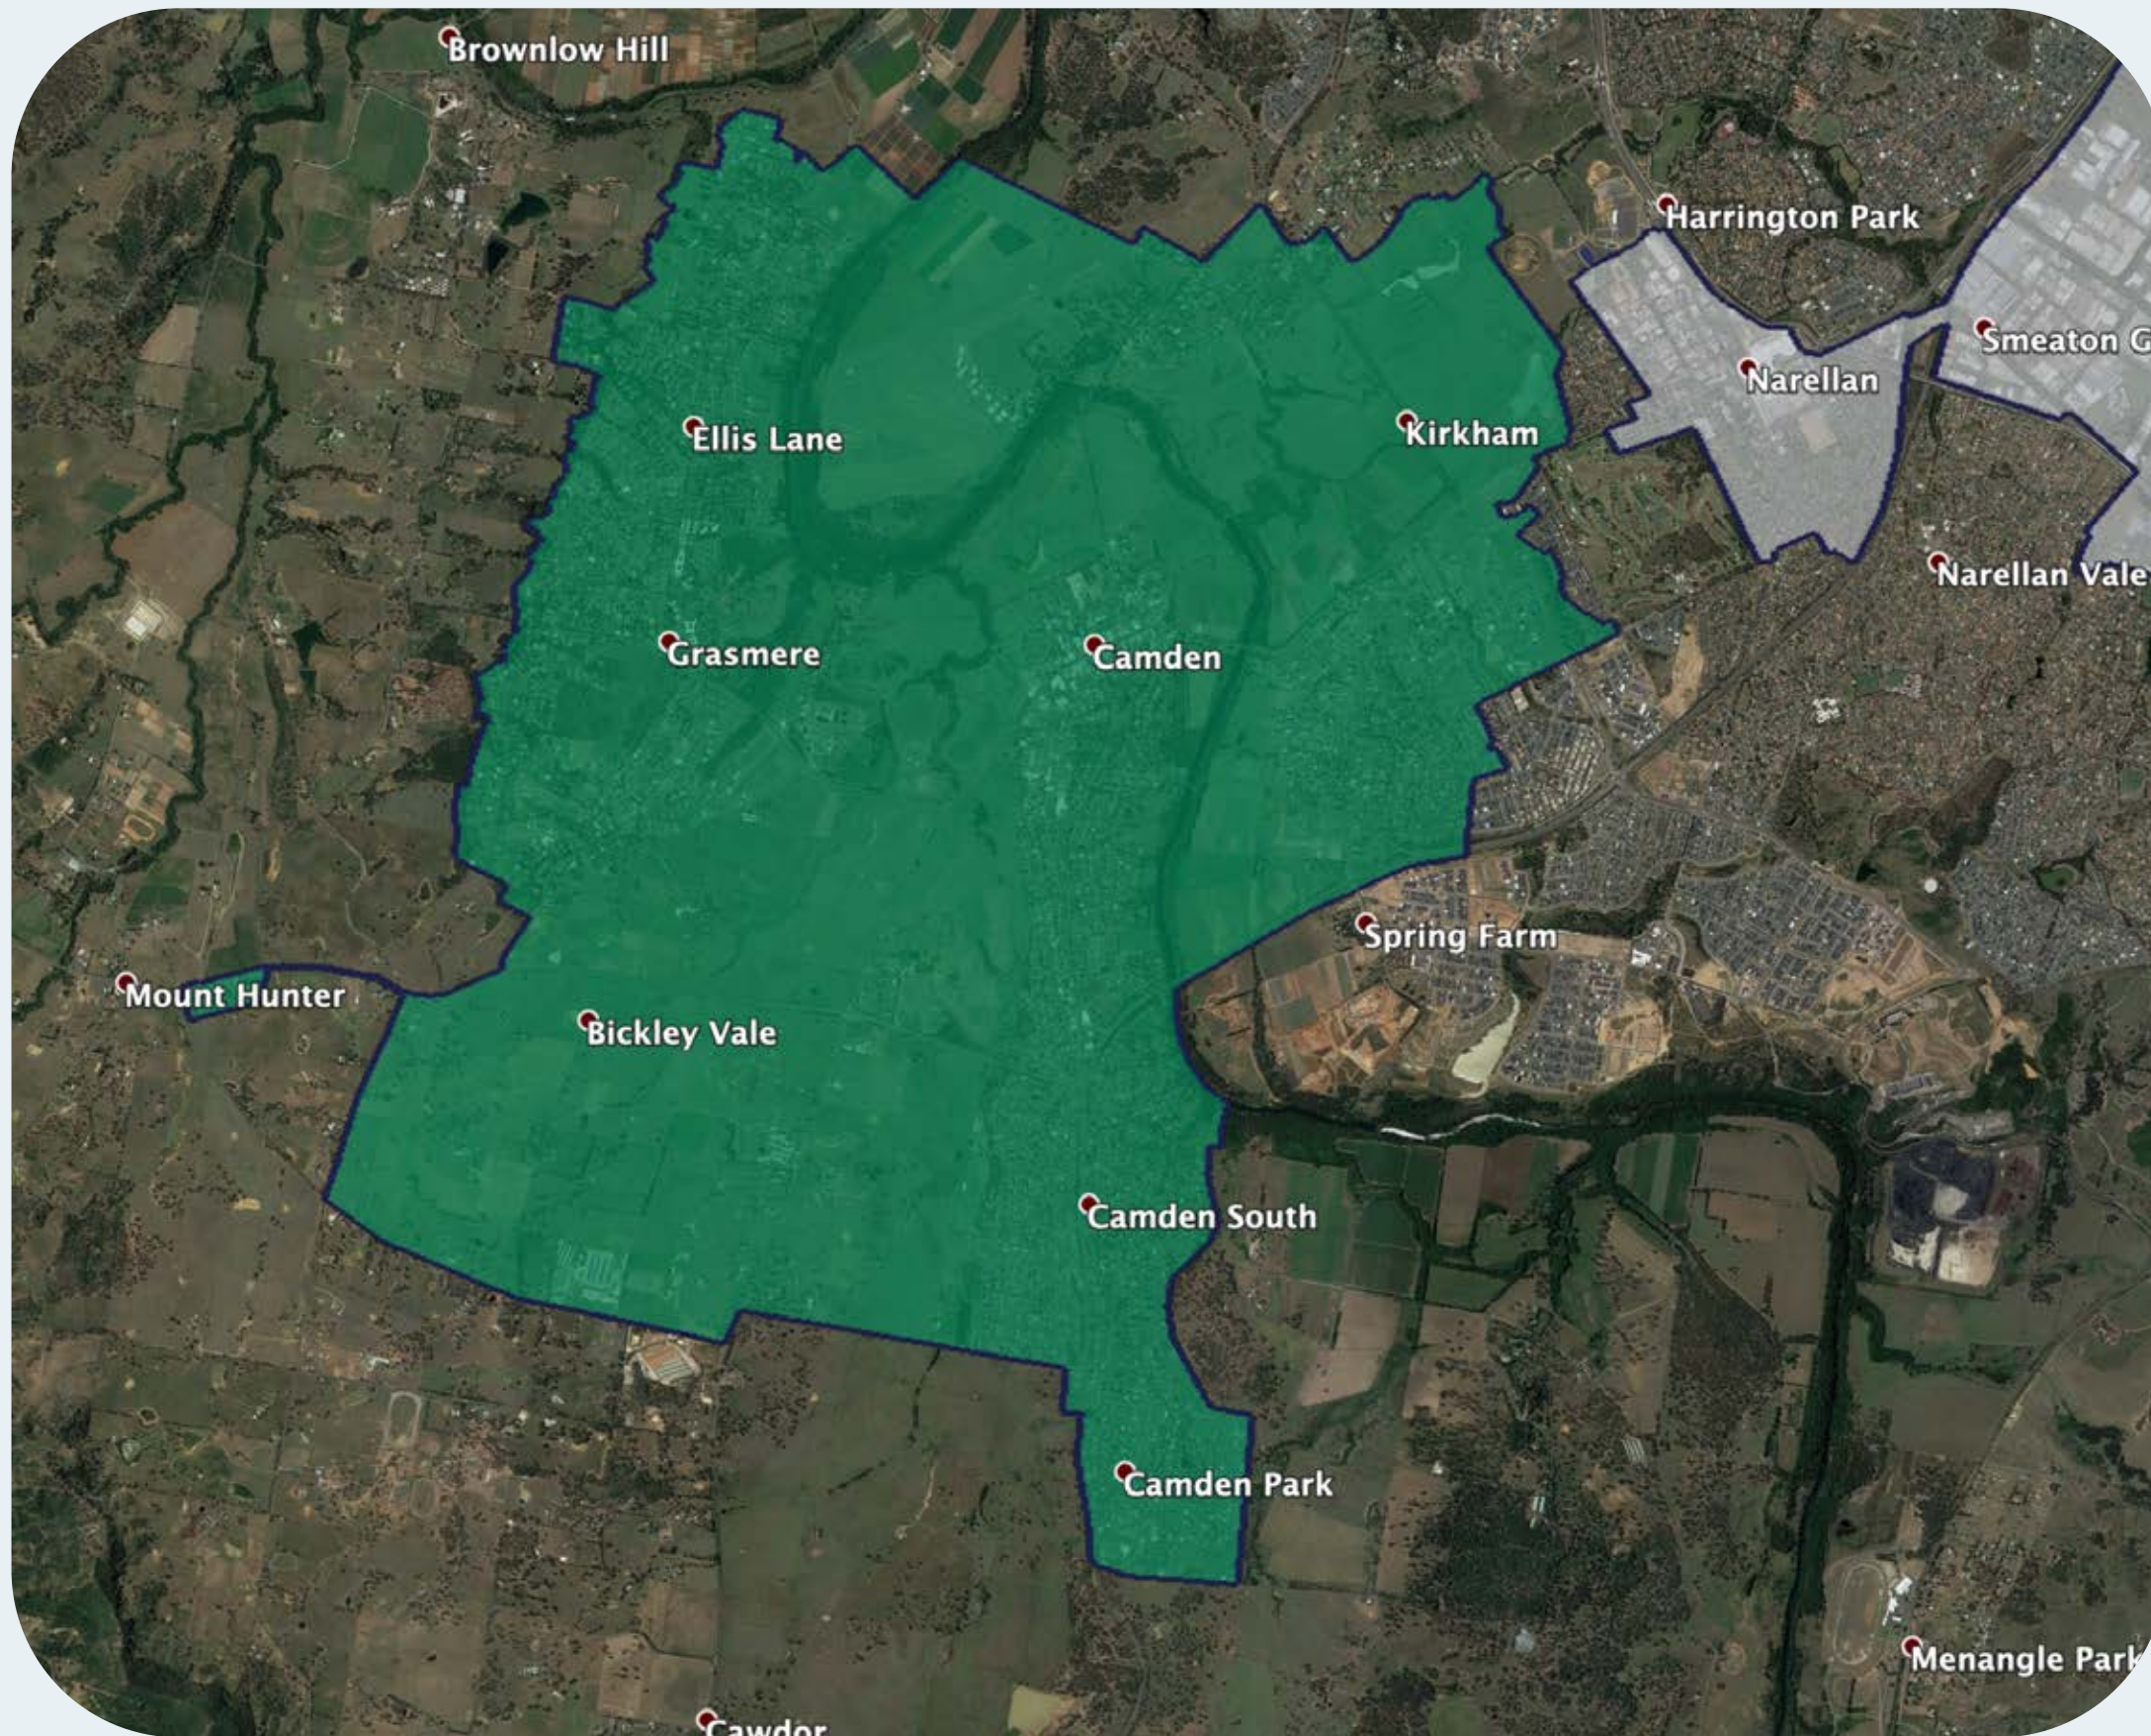

# nbn™ Business Fibre Zone indicative map – Camden and surrounds

The **nbn™** Business Fibre Initiative is available to businesses right across the country.

The areas highlighted on this map, are part of an **nbn™** Business Fibre Zone that is eligible for business **nbn™** Enterprise Ethernet.

## Key

-  **nbn™** Business Fibre Zone
-  Adjacent/nearby **nbn™** Business Fibre Zone (where relevant)