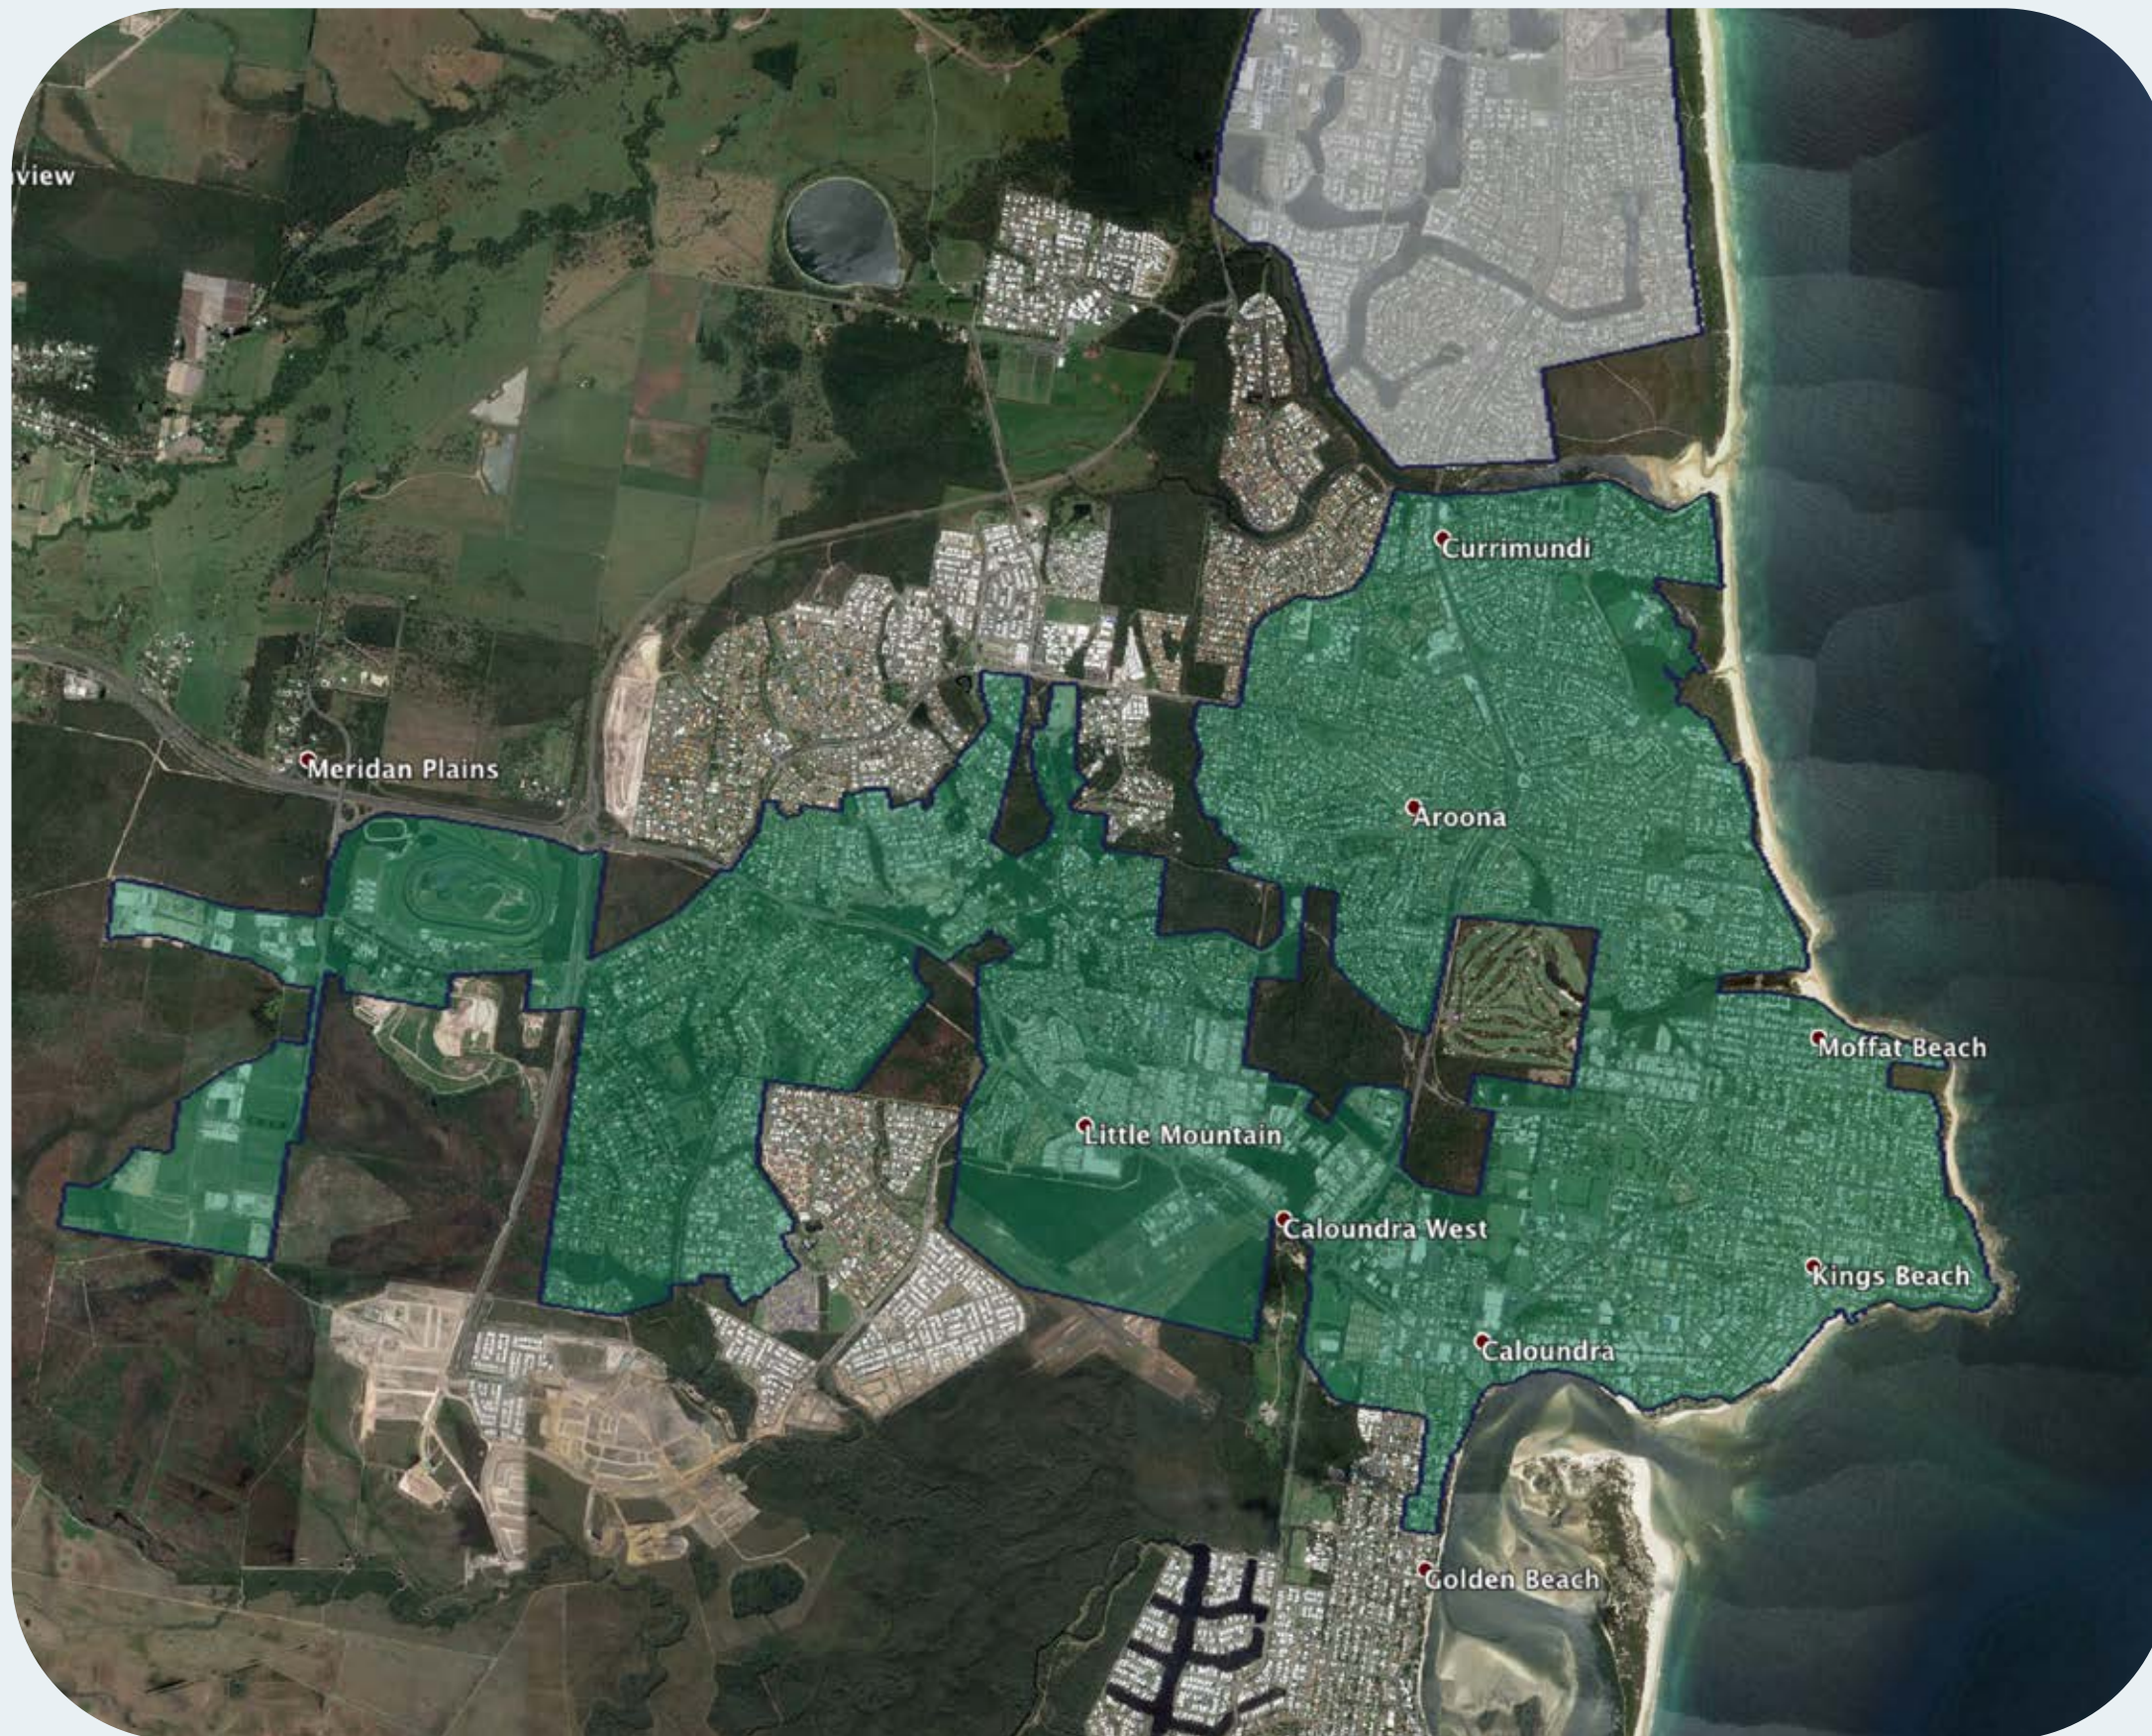

# nbn™ Business Fibre Zone indicative map – Caloundra and surrounds

The **nbn™** Business Fibre Initiative is available to businesses right across the country.

The areas highlighted on this map, are part of an **nbn™** Business Fibre Zone that is eligible for business **nbn™** Enterprise Ethernet.

## Key

-  **nbn™** Business Fibre Zone
-  Adjacent/nearby **nbn™** Business Fibre Zone (where relevant)