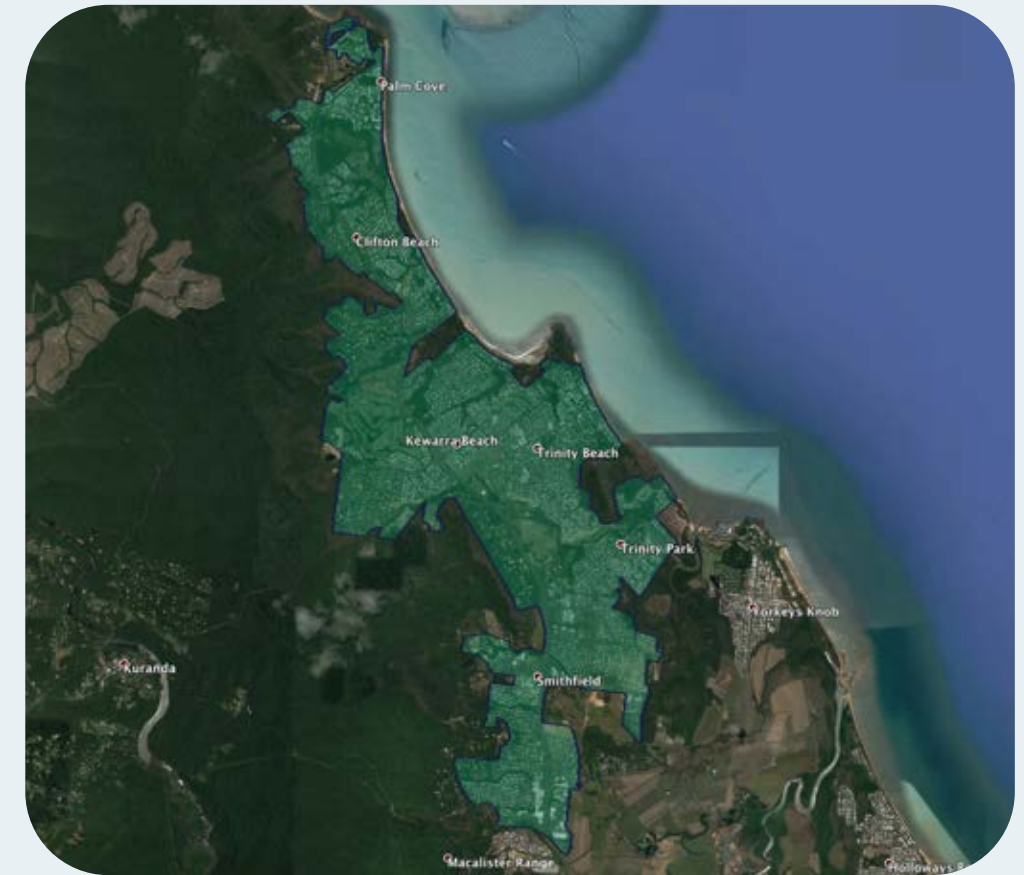

nbn™ Business Fibre Zone indicative map – Cairns - Port Douglas and surrounds

The **nbn™** Business Fibre Initiative is available to businesses right across the country.

The areas highlighted on this map, are part of an **nbn™** Business Fibre Zone that is eligible for business **nbn™** Enterprise Ethernet.