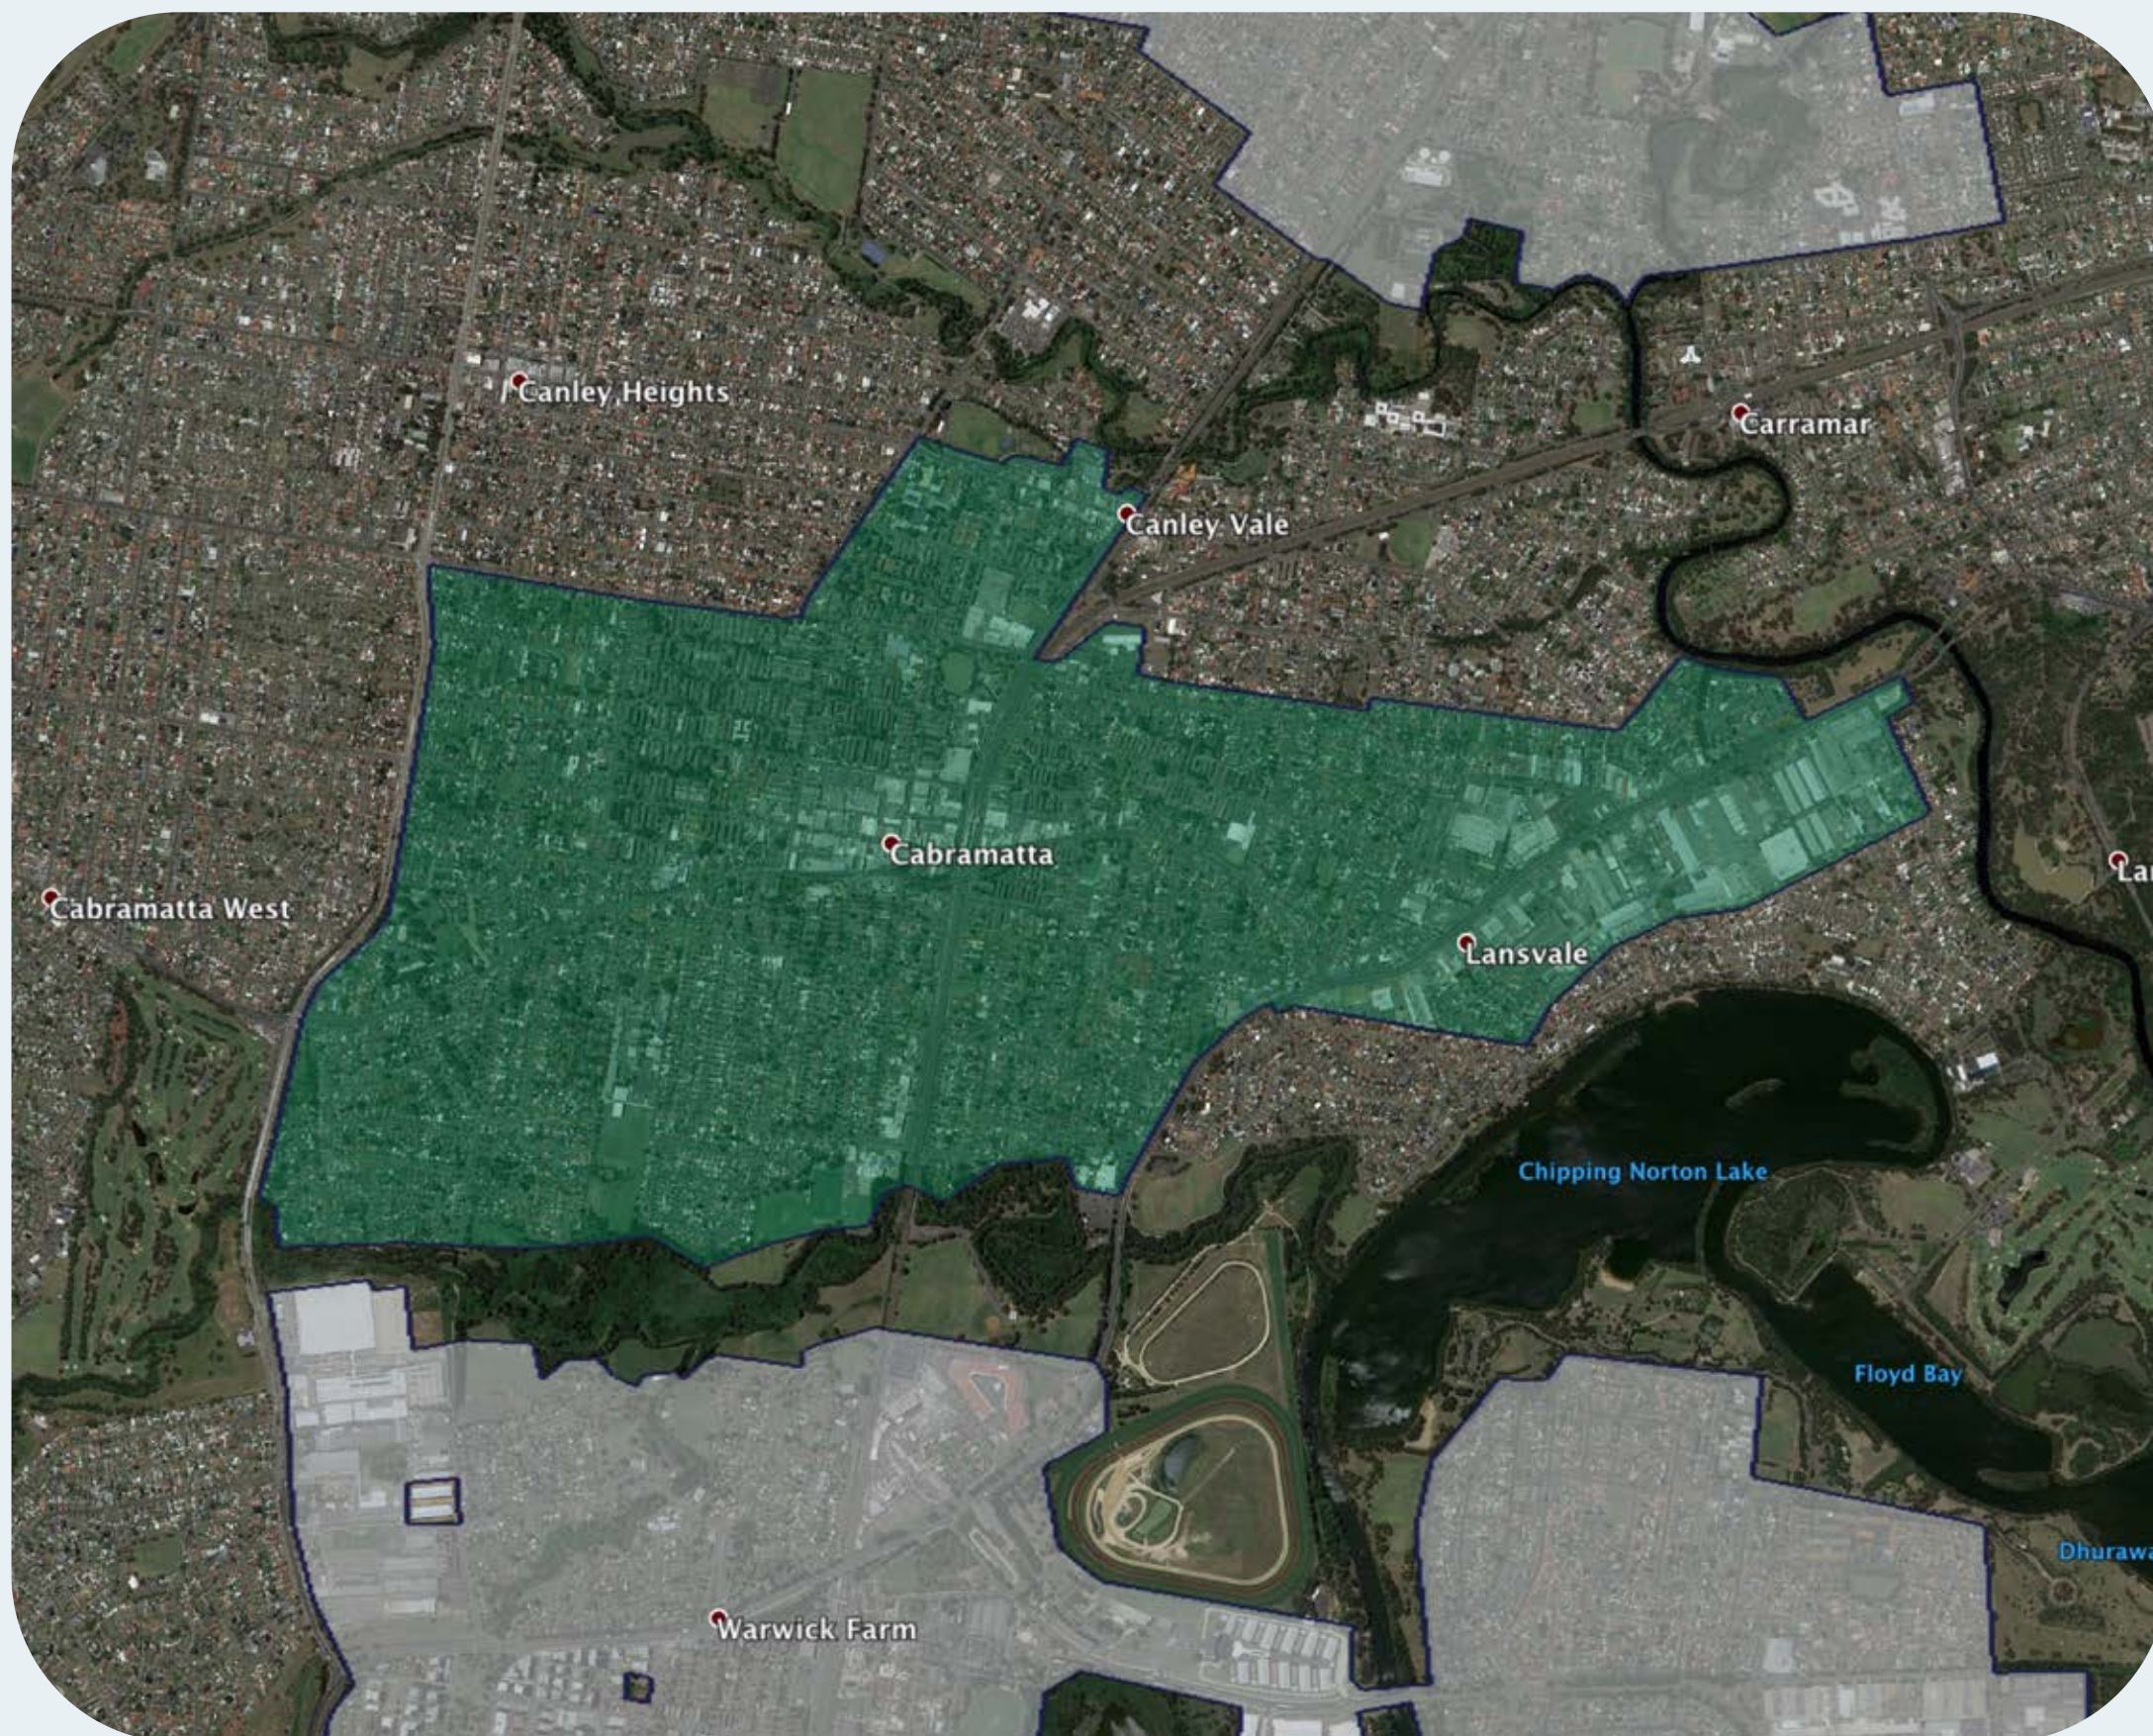

nbn™ Business Fibre Zone indicative map – Cabramatta and surrounds

The **nbn™** Business Fibre Initiative is available to businesses right across the country.

The areas highlighted on this map, are part of an **nbn™** Business Fibre Zone that is eligible for business **nbn™** Enterprise Ethernet.