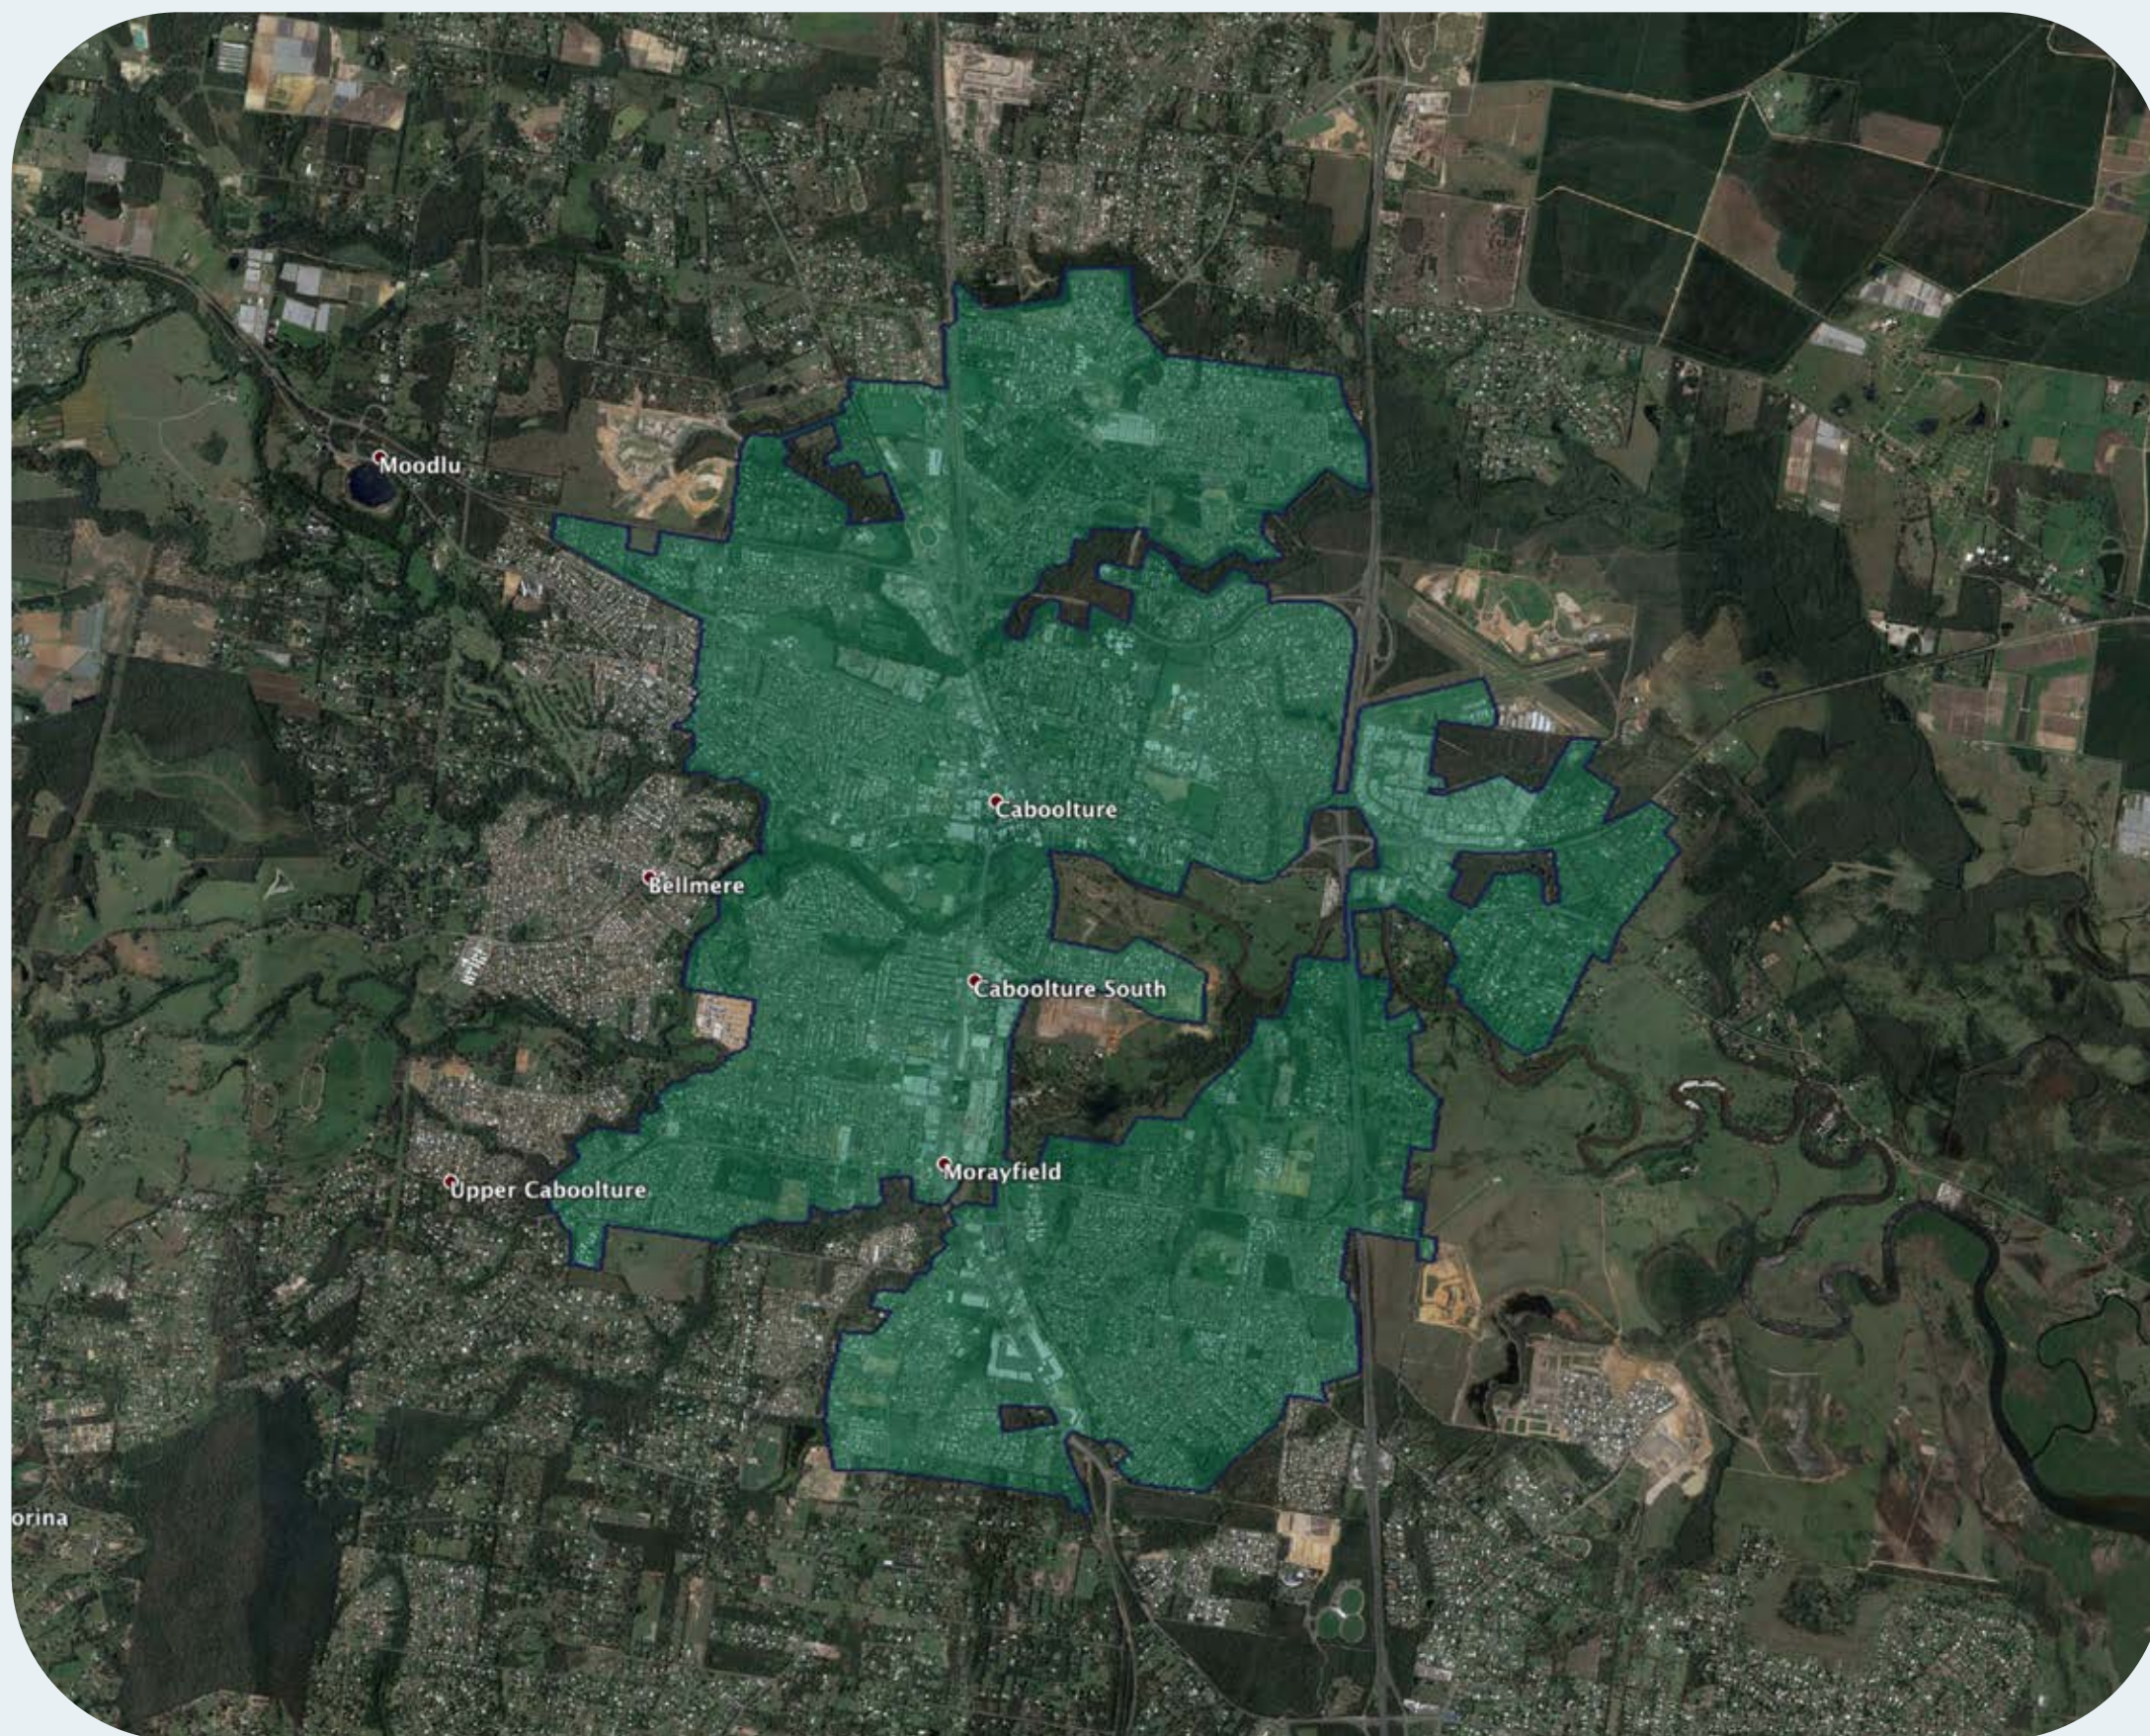

nbn™ Business Fibre Zone indicative map – Caboolture and surrounds

The **nbn™** Business Fibre Initiative is available to businesses right across the country.

The area highlighted on this map, is part of an **nbn™** Business Fibre Zone that is eligible for business **nbn™** Enterprise Ethernet.