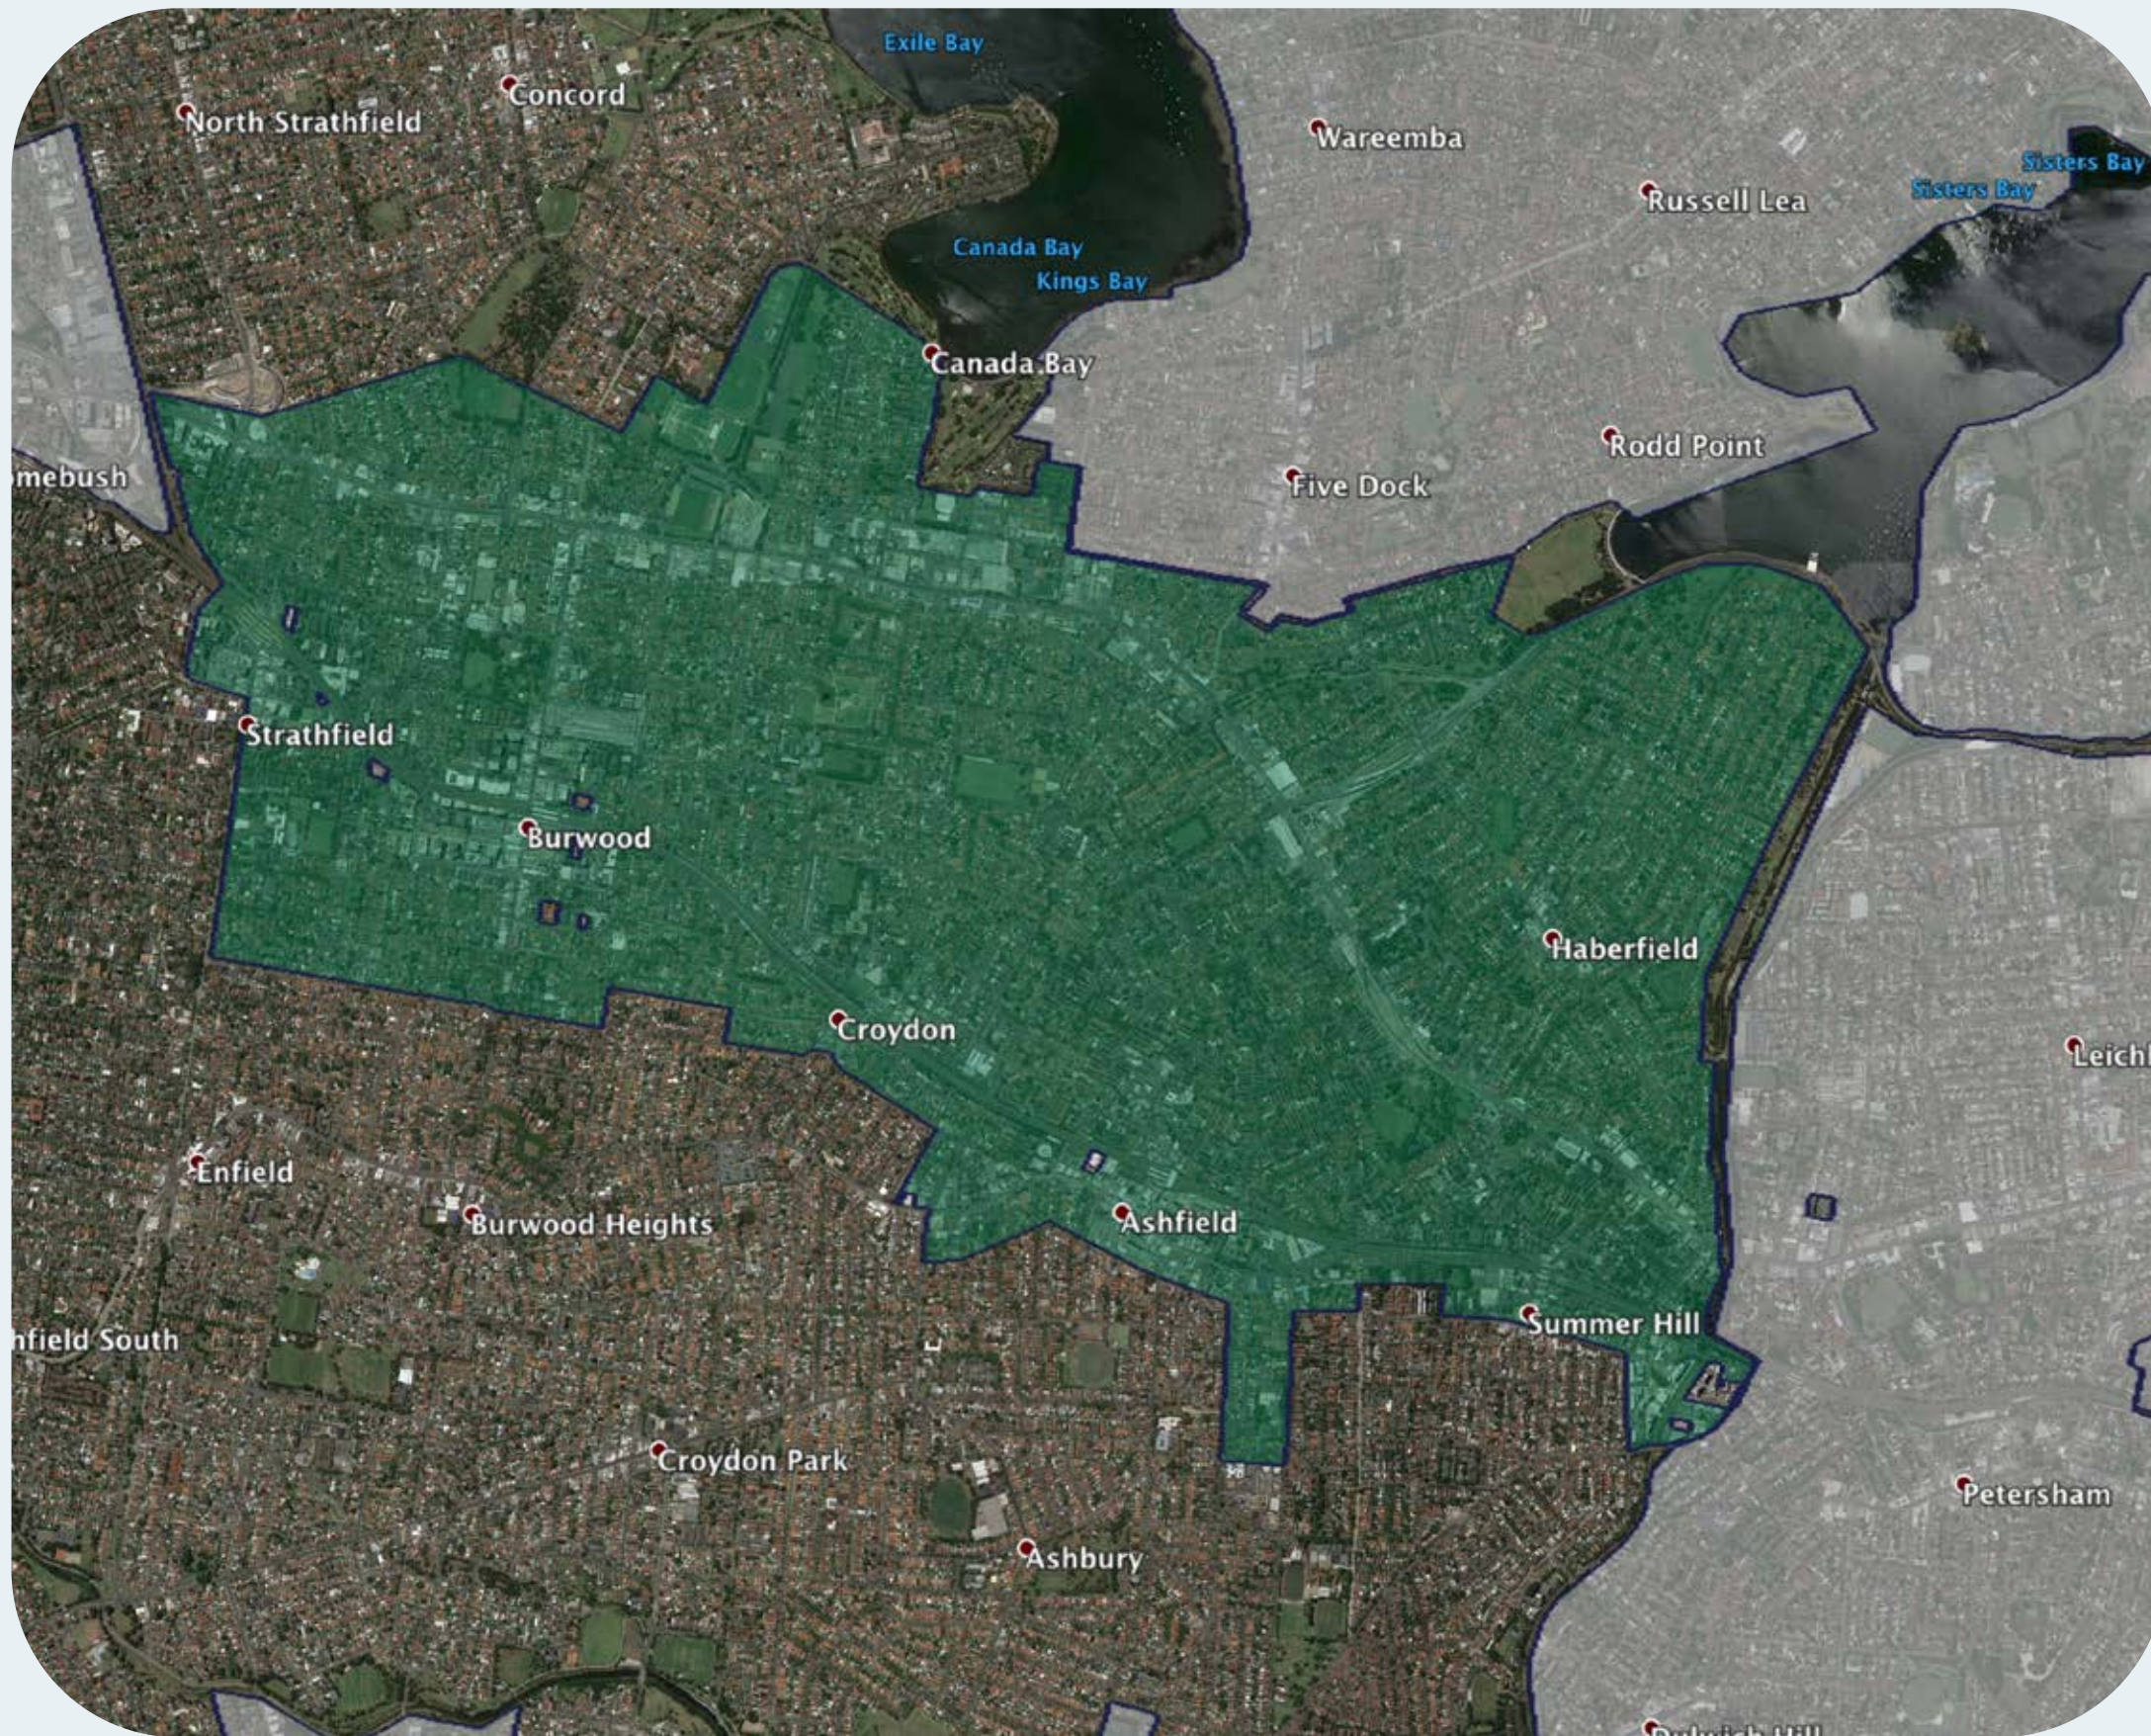

nbn™ Business Fibre Zone indicative map – Burwood - Ashfield and surrounds

The **nbn™** Business Fibre Initiative is available to businesses right across the country.

The areas highlighted on this map, are part of an **nbn™** Business Fibre Zone that is eligible for business **nbn™** Enterprise Ethernet.