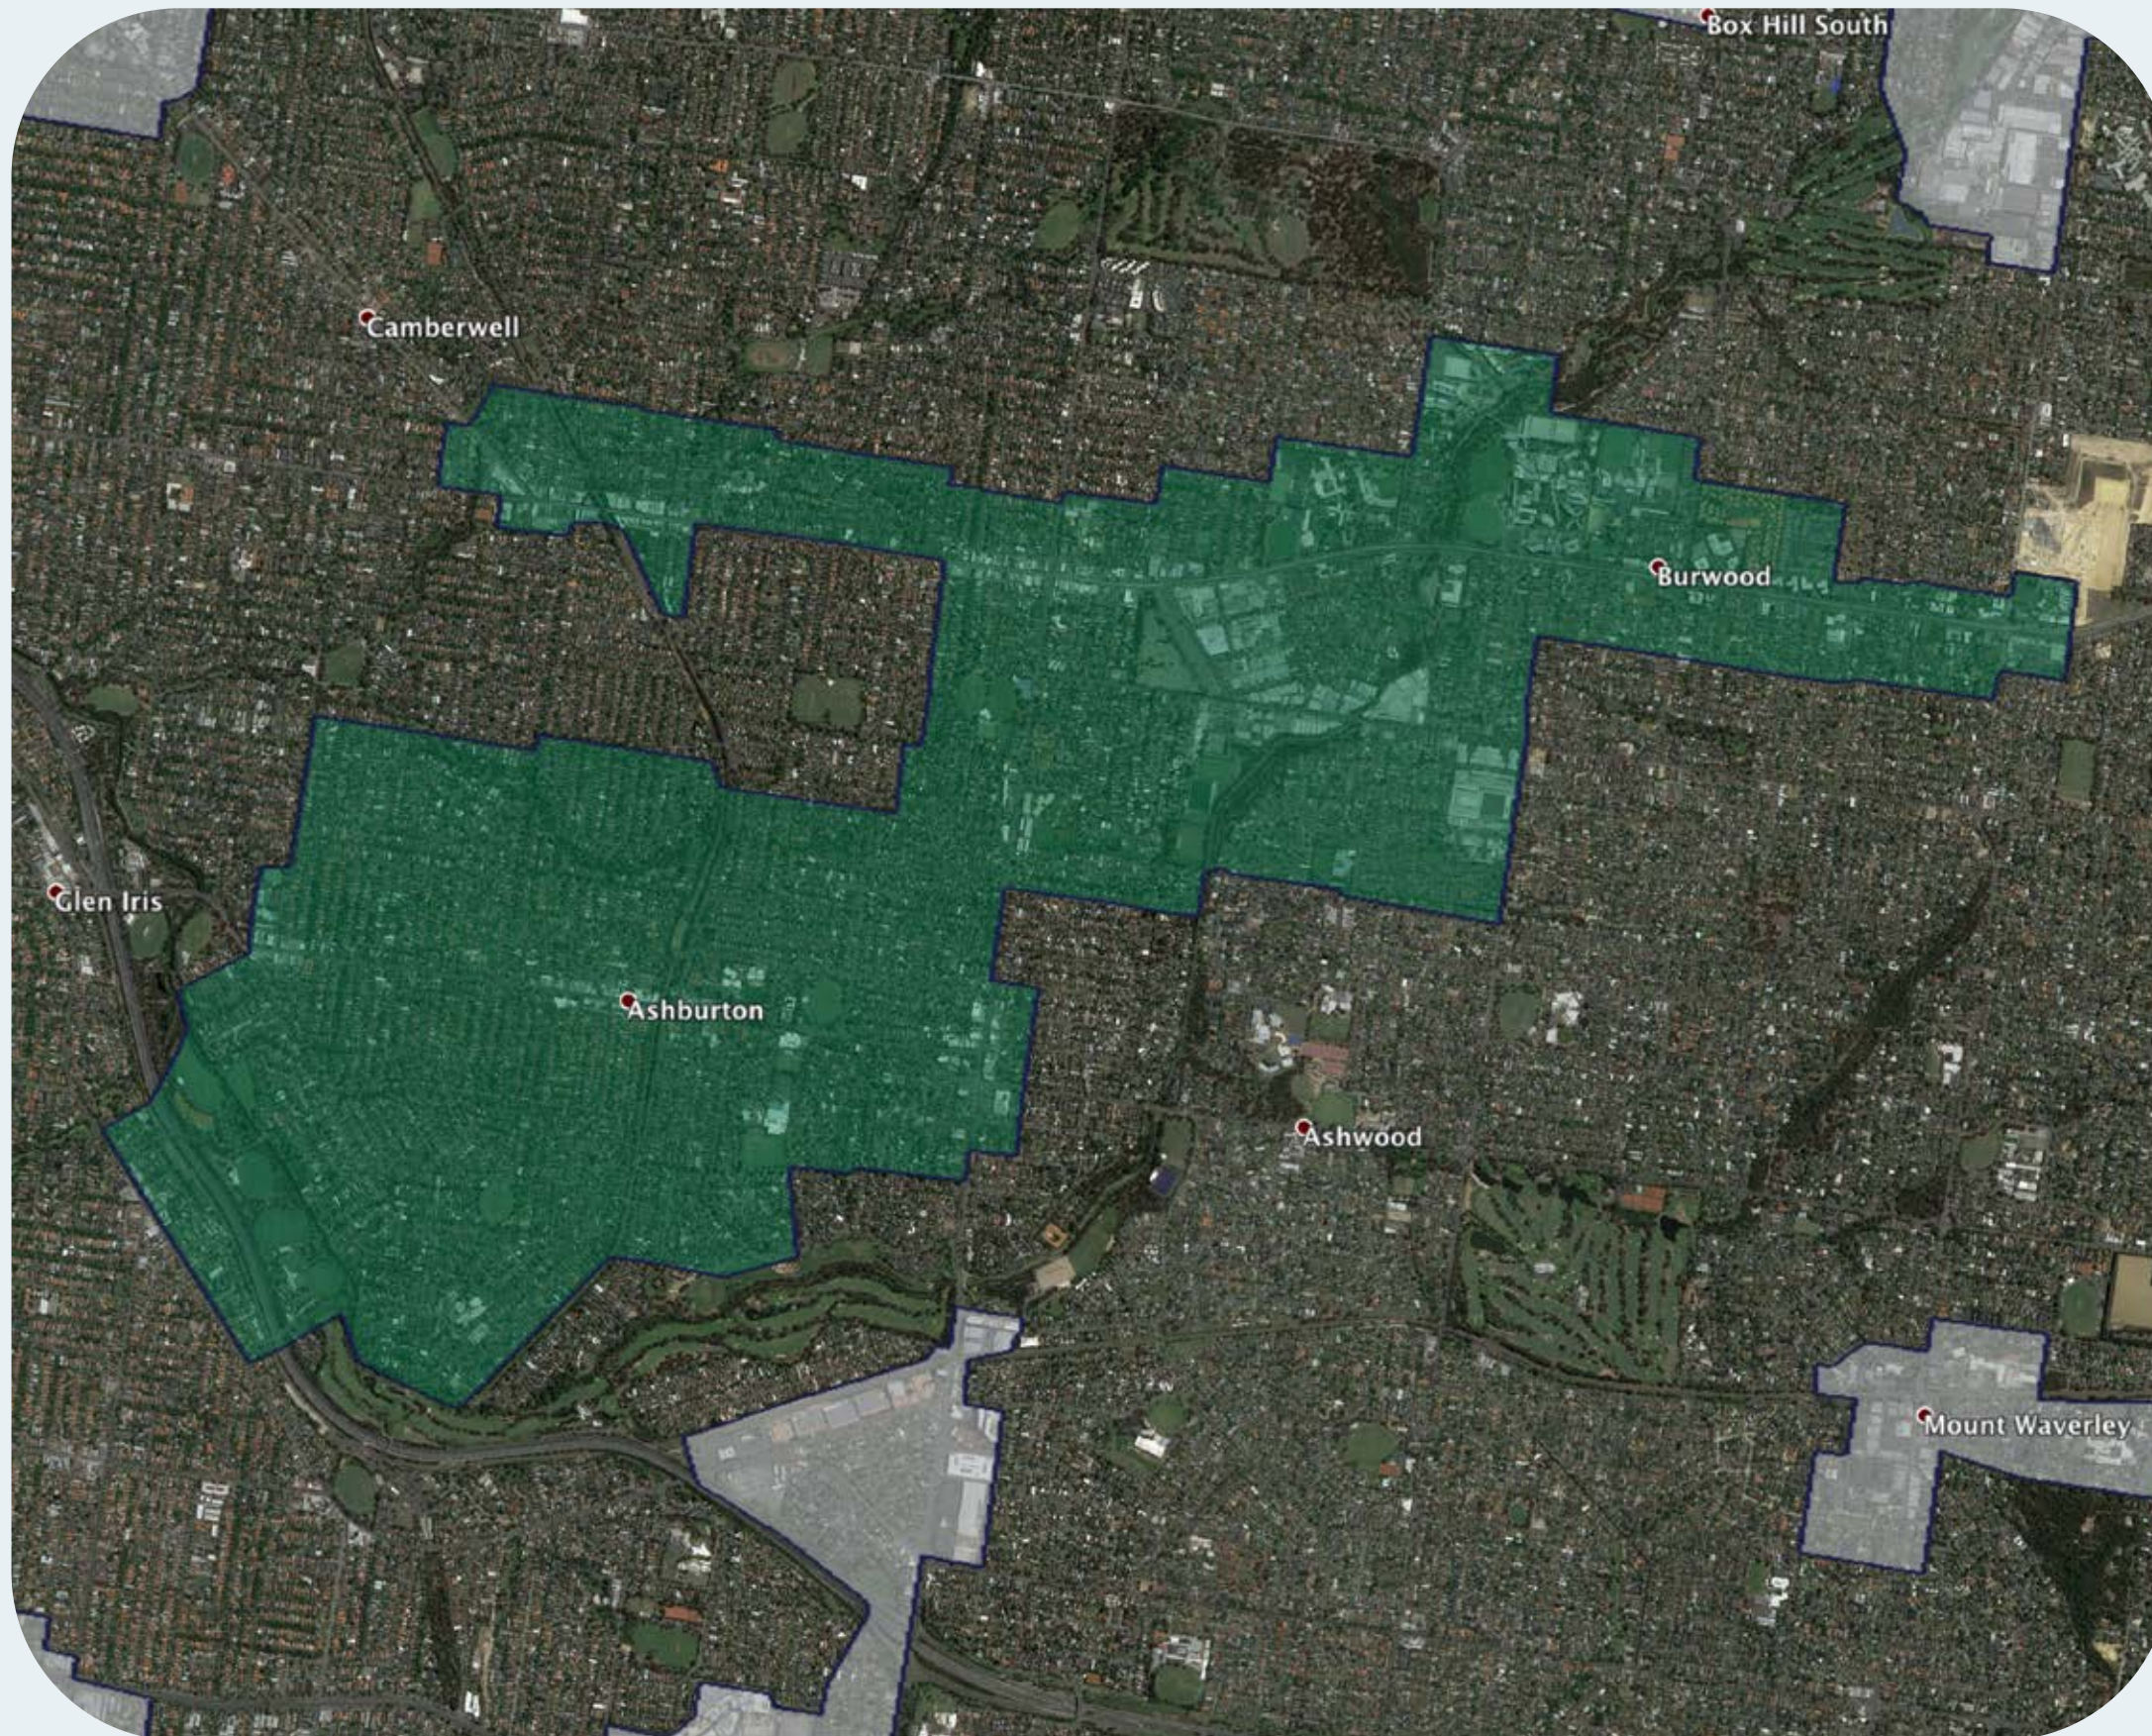

nbn™ Business Fibre Zone indicative map – Burwood and surrounds

The **nbn™** Business Fibre Initiative is available to businesses right across the country.

The areas highlighted on this map, are part of an **nbn™** Business Fibre Zone that is eligible for business **nbn™** Enterprise Ethernet.