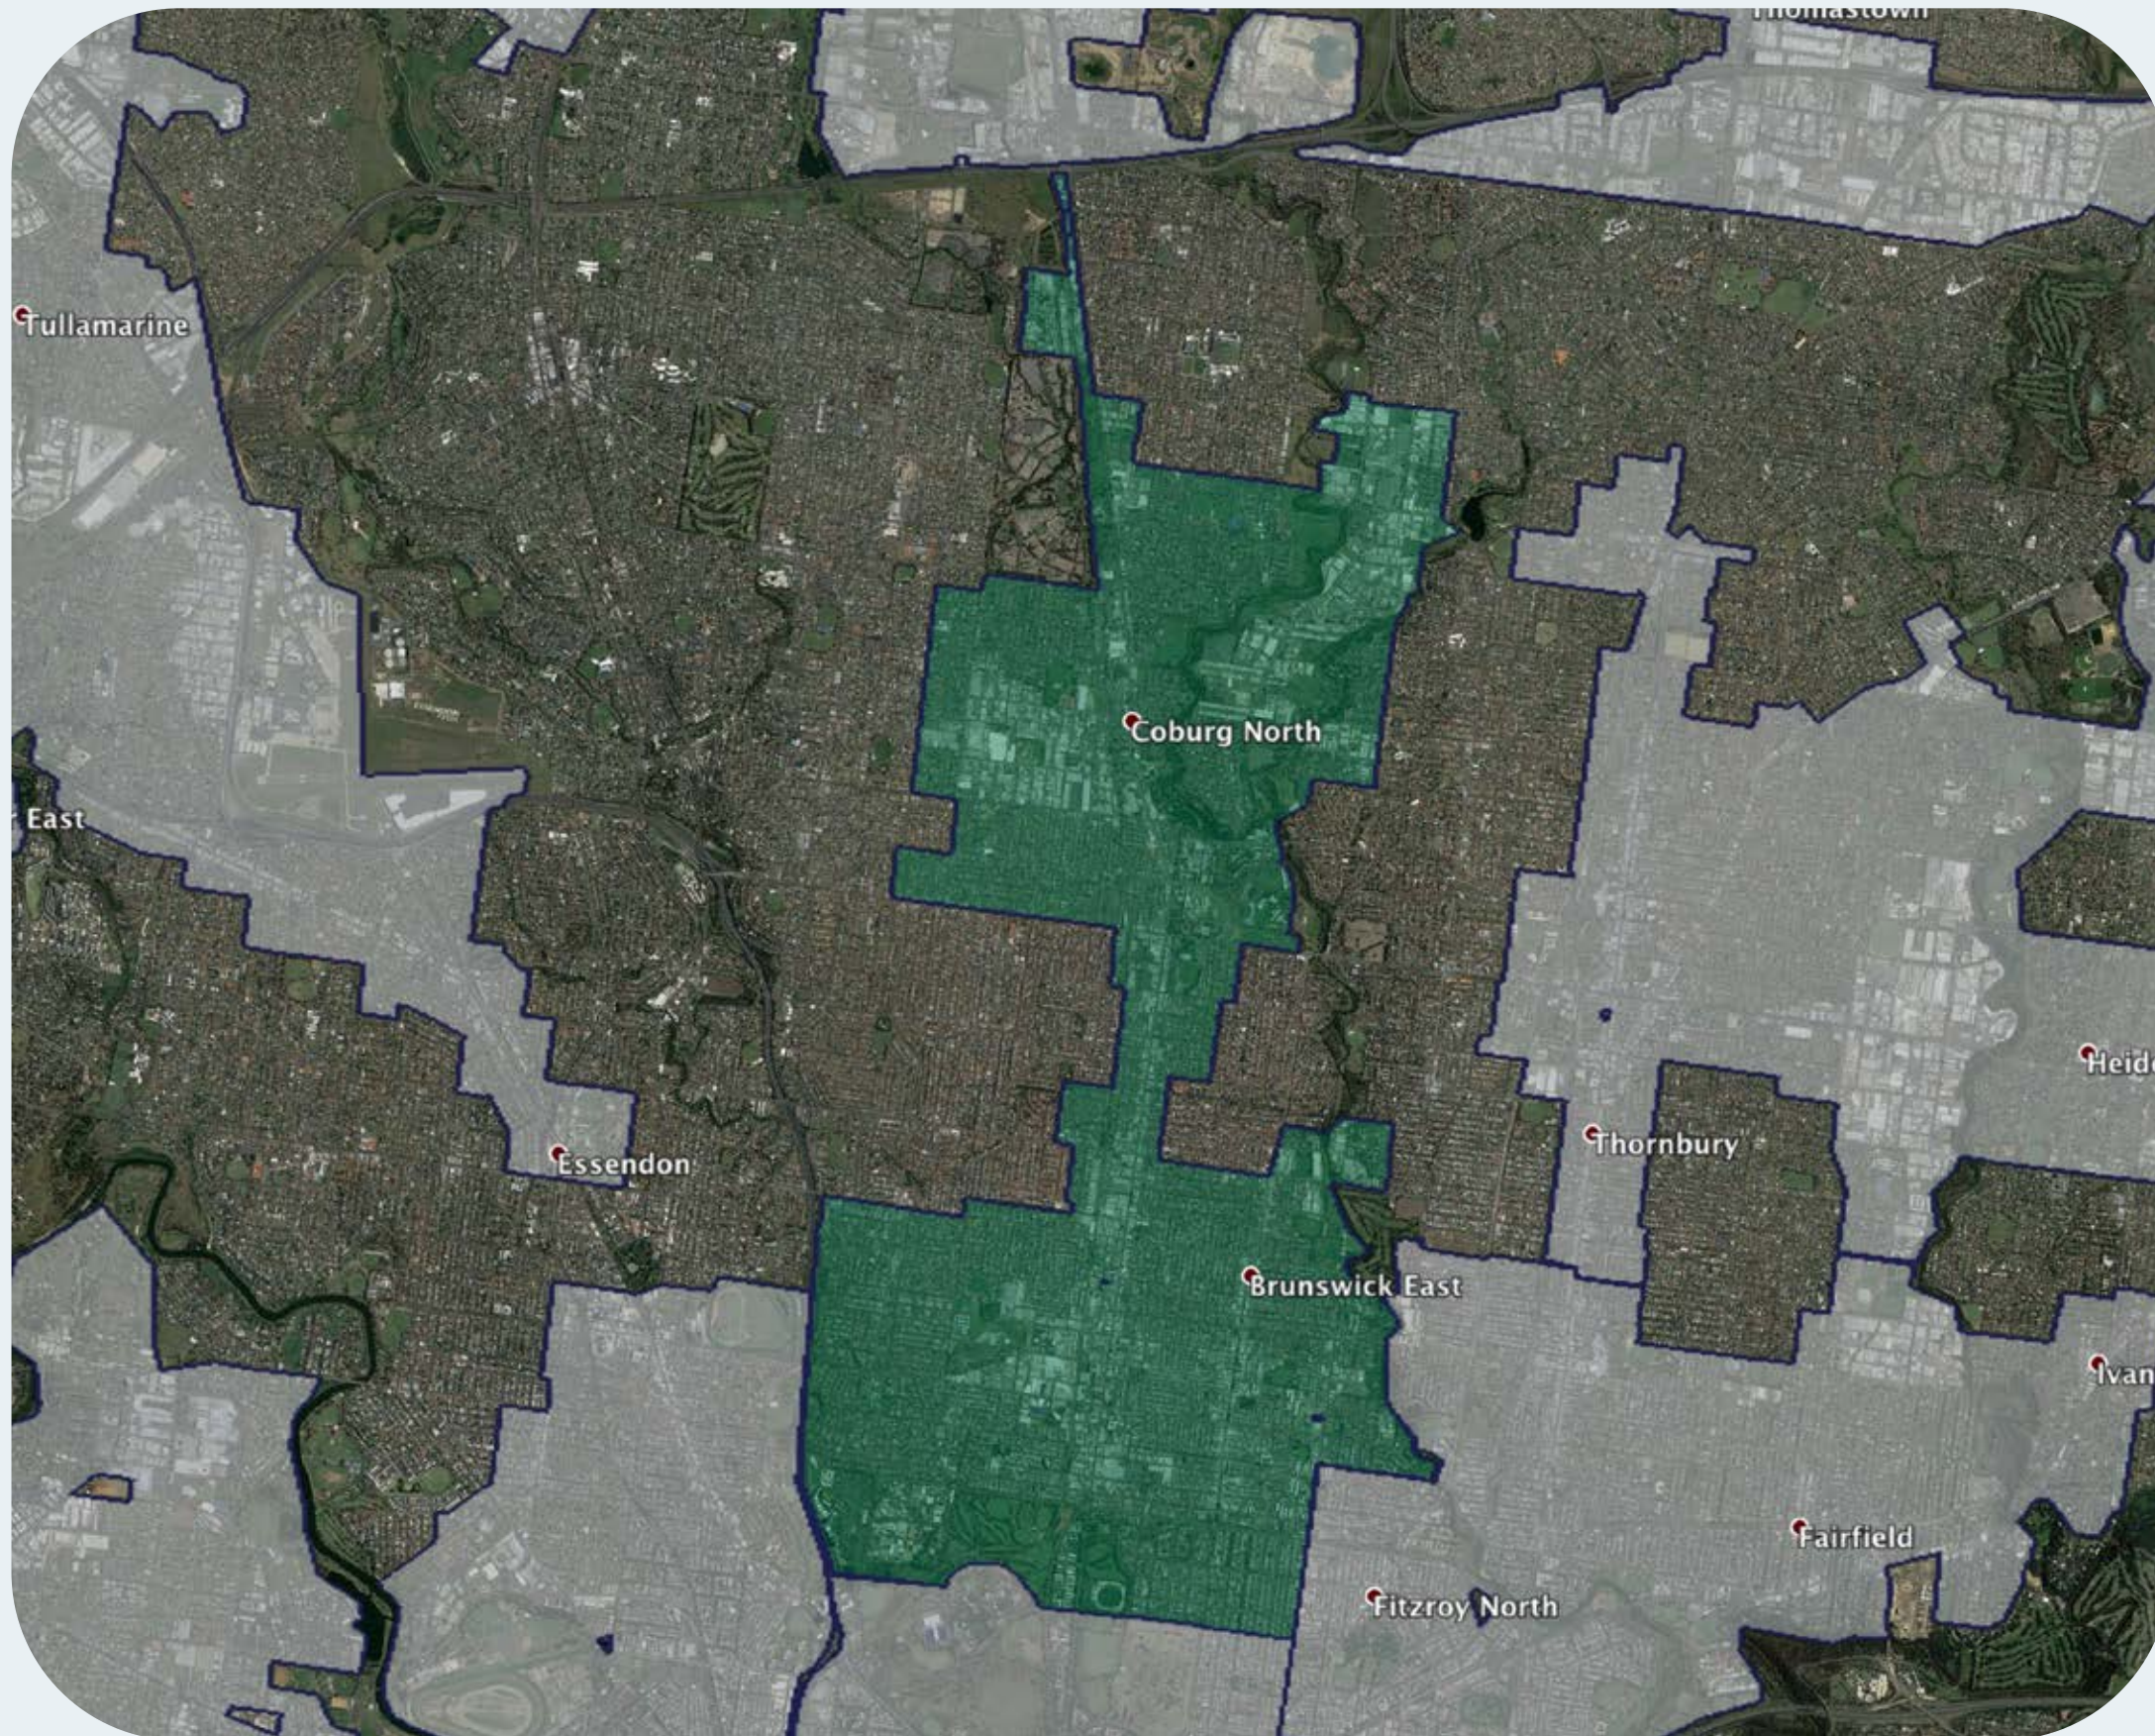

nbn™ Business Fibre Zone indicative map – Brunswick – Coburg and surrounds

The **nbn™** Business Fibre Initiative is available to businesses right across the country.

The areas highlighted on this map, are part of an **nbn™** Business Fibre Zone that is eligible for business **nbn™** Enterprise Ethernet.