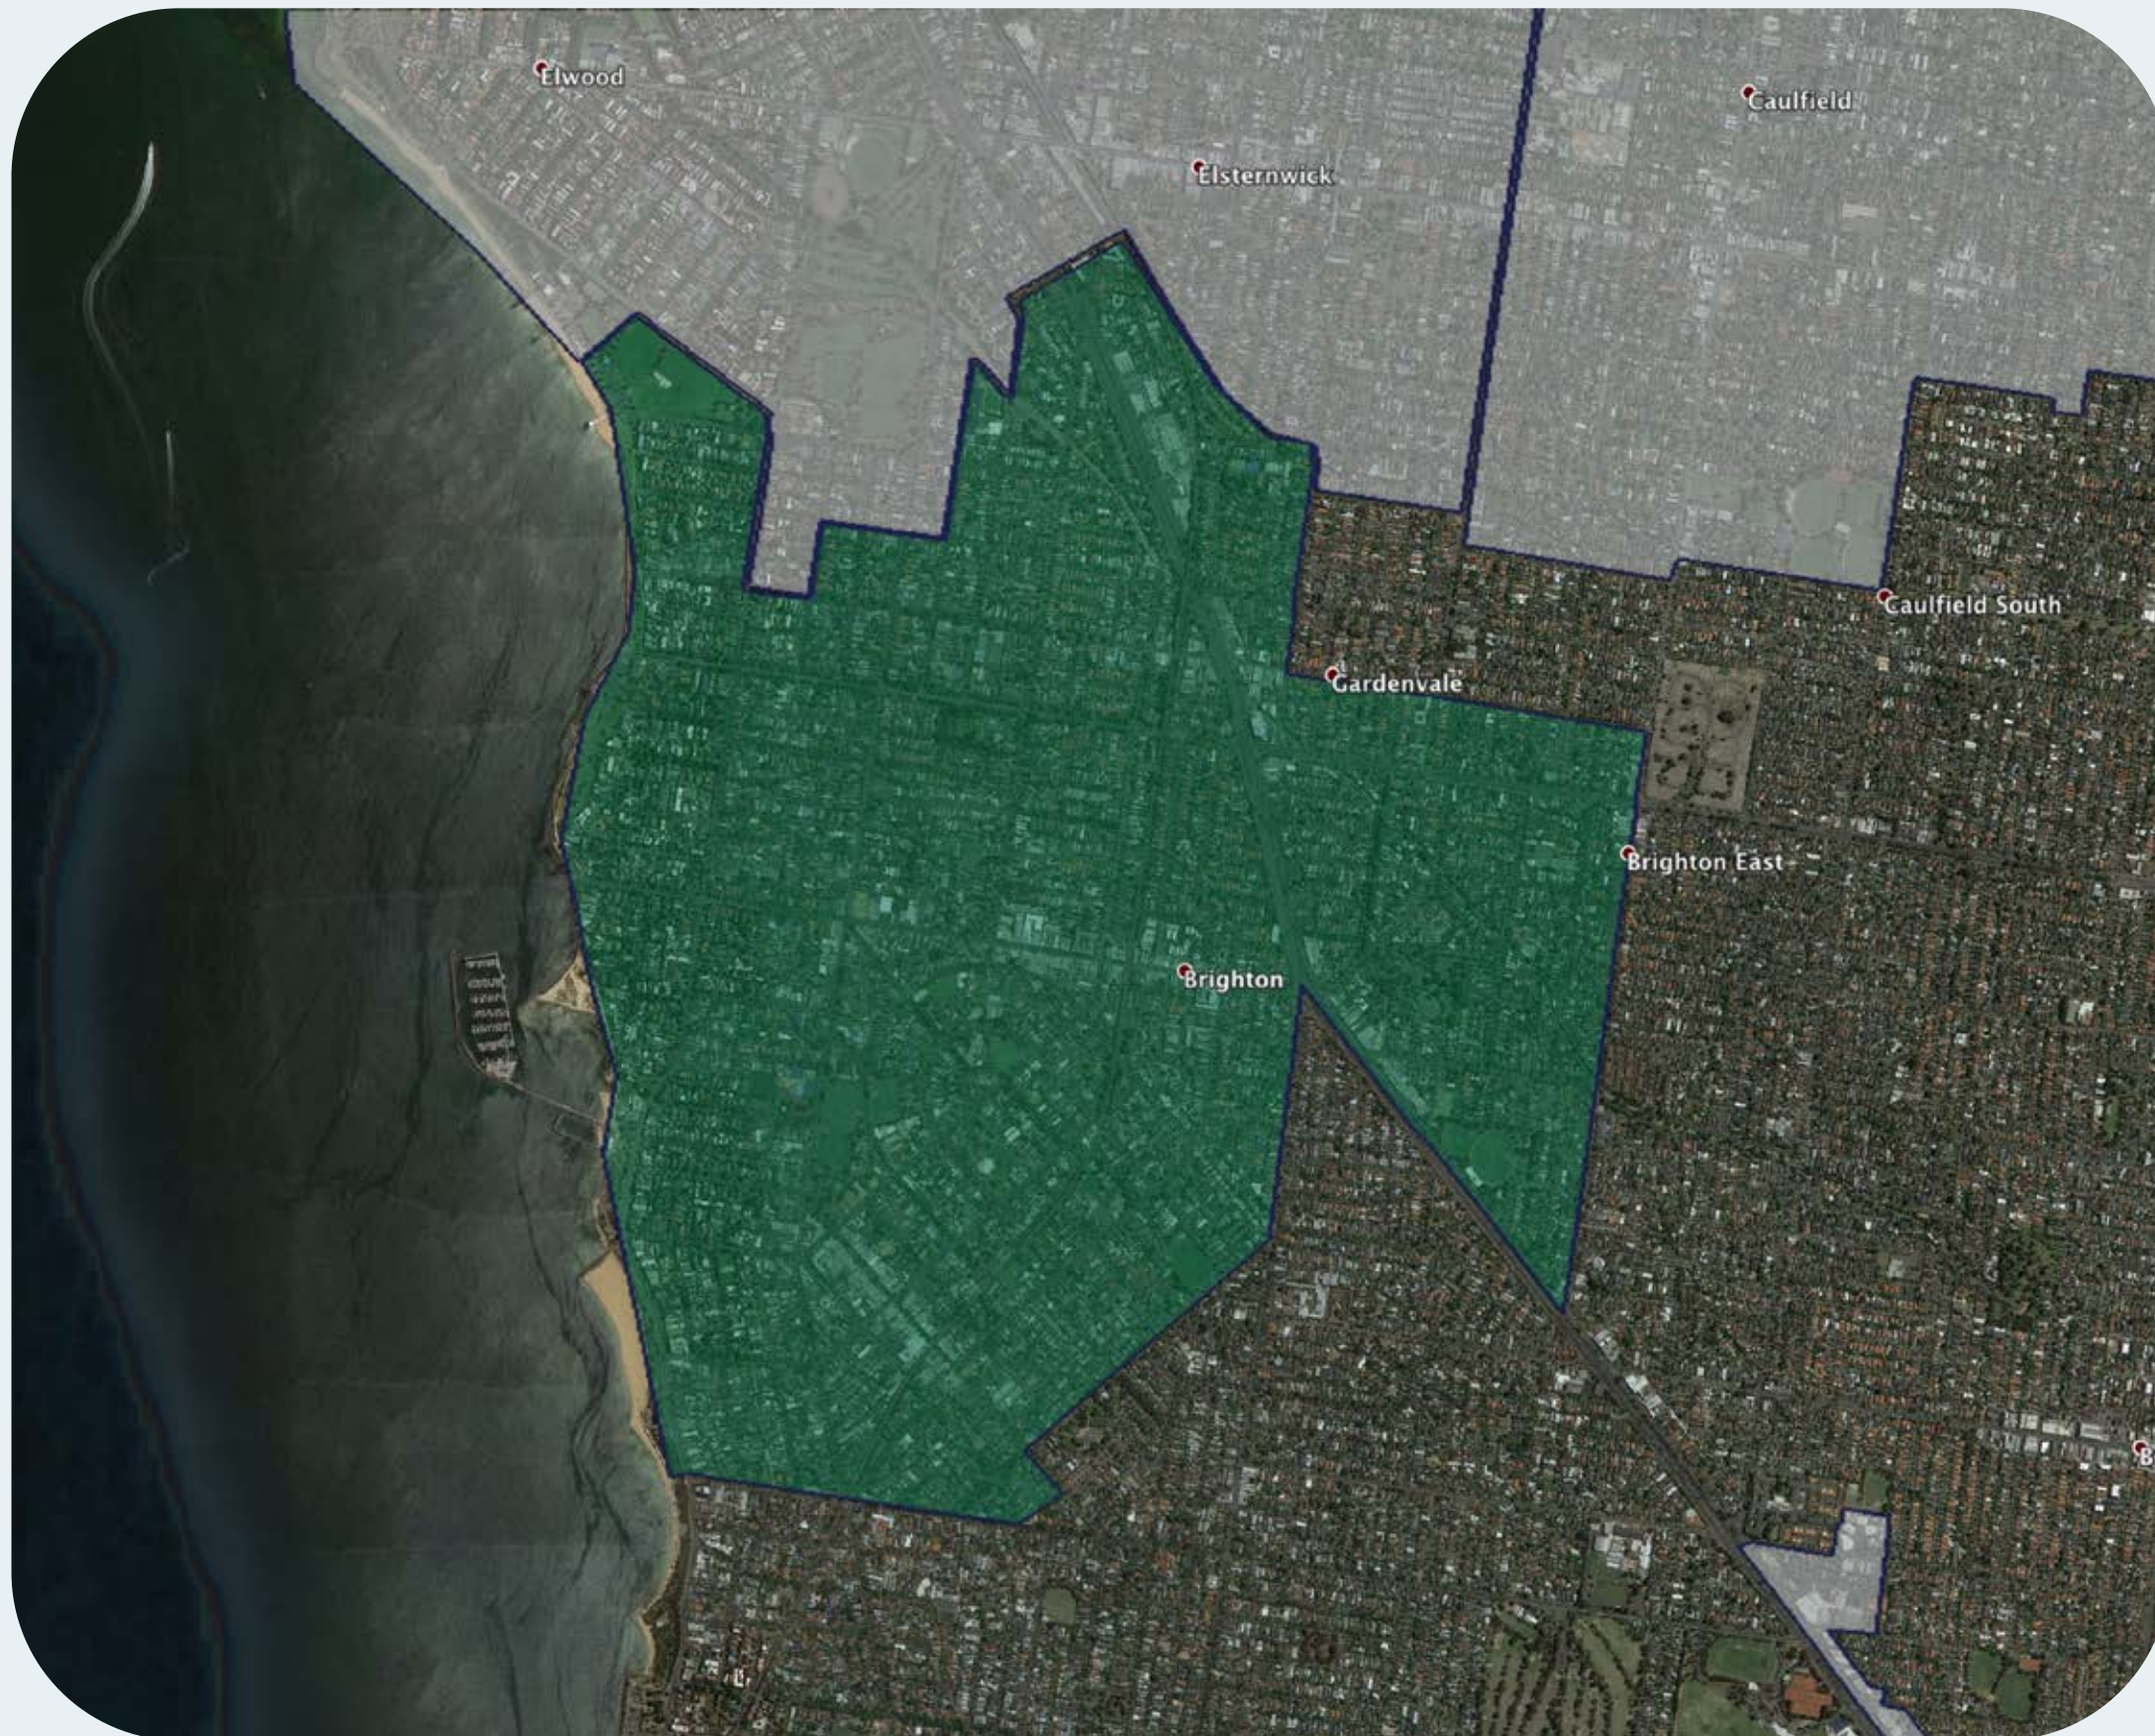

# nbn™ Business Fibre Zone indicative map – Brighton and surrounds

The **nbn™** Business Fibre Initiative is available to businesses right across the country.

The areas highlighted on this map, are part of an **nbn™** Business Fibre Zone that is eligible for business **nbn™** Enterprise Ethernet.

## Key

-  **nbn™** Business Fibre Zone
-  Adjacent/nearby **nbn™** Business Fibre Zone (where relevant)