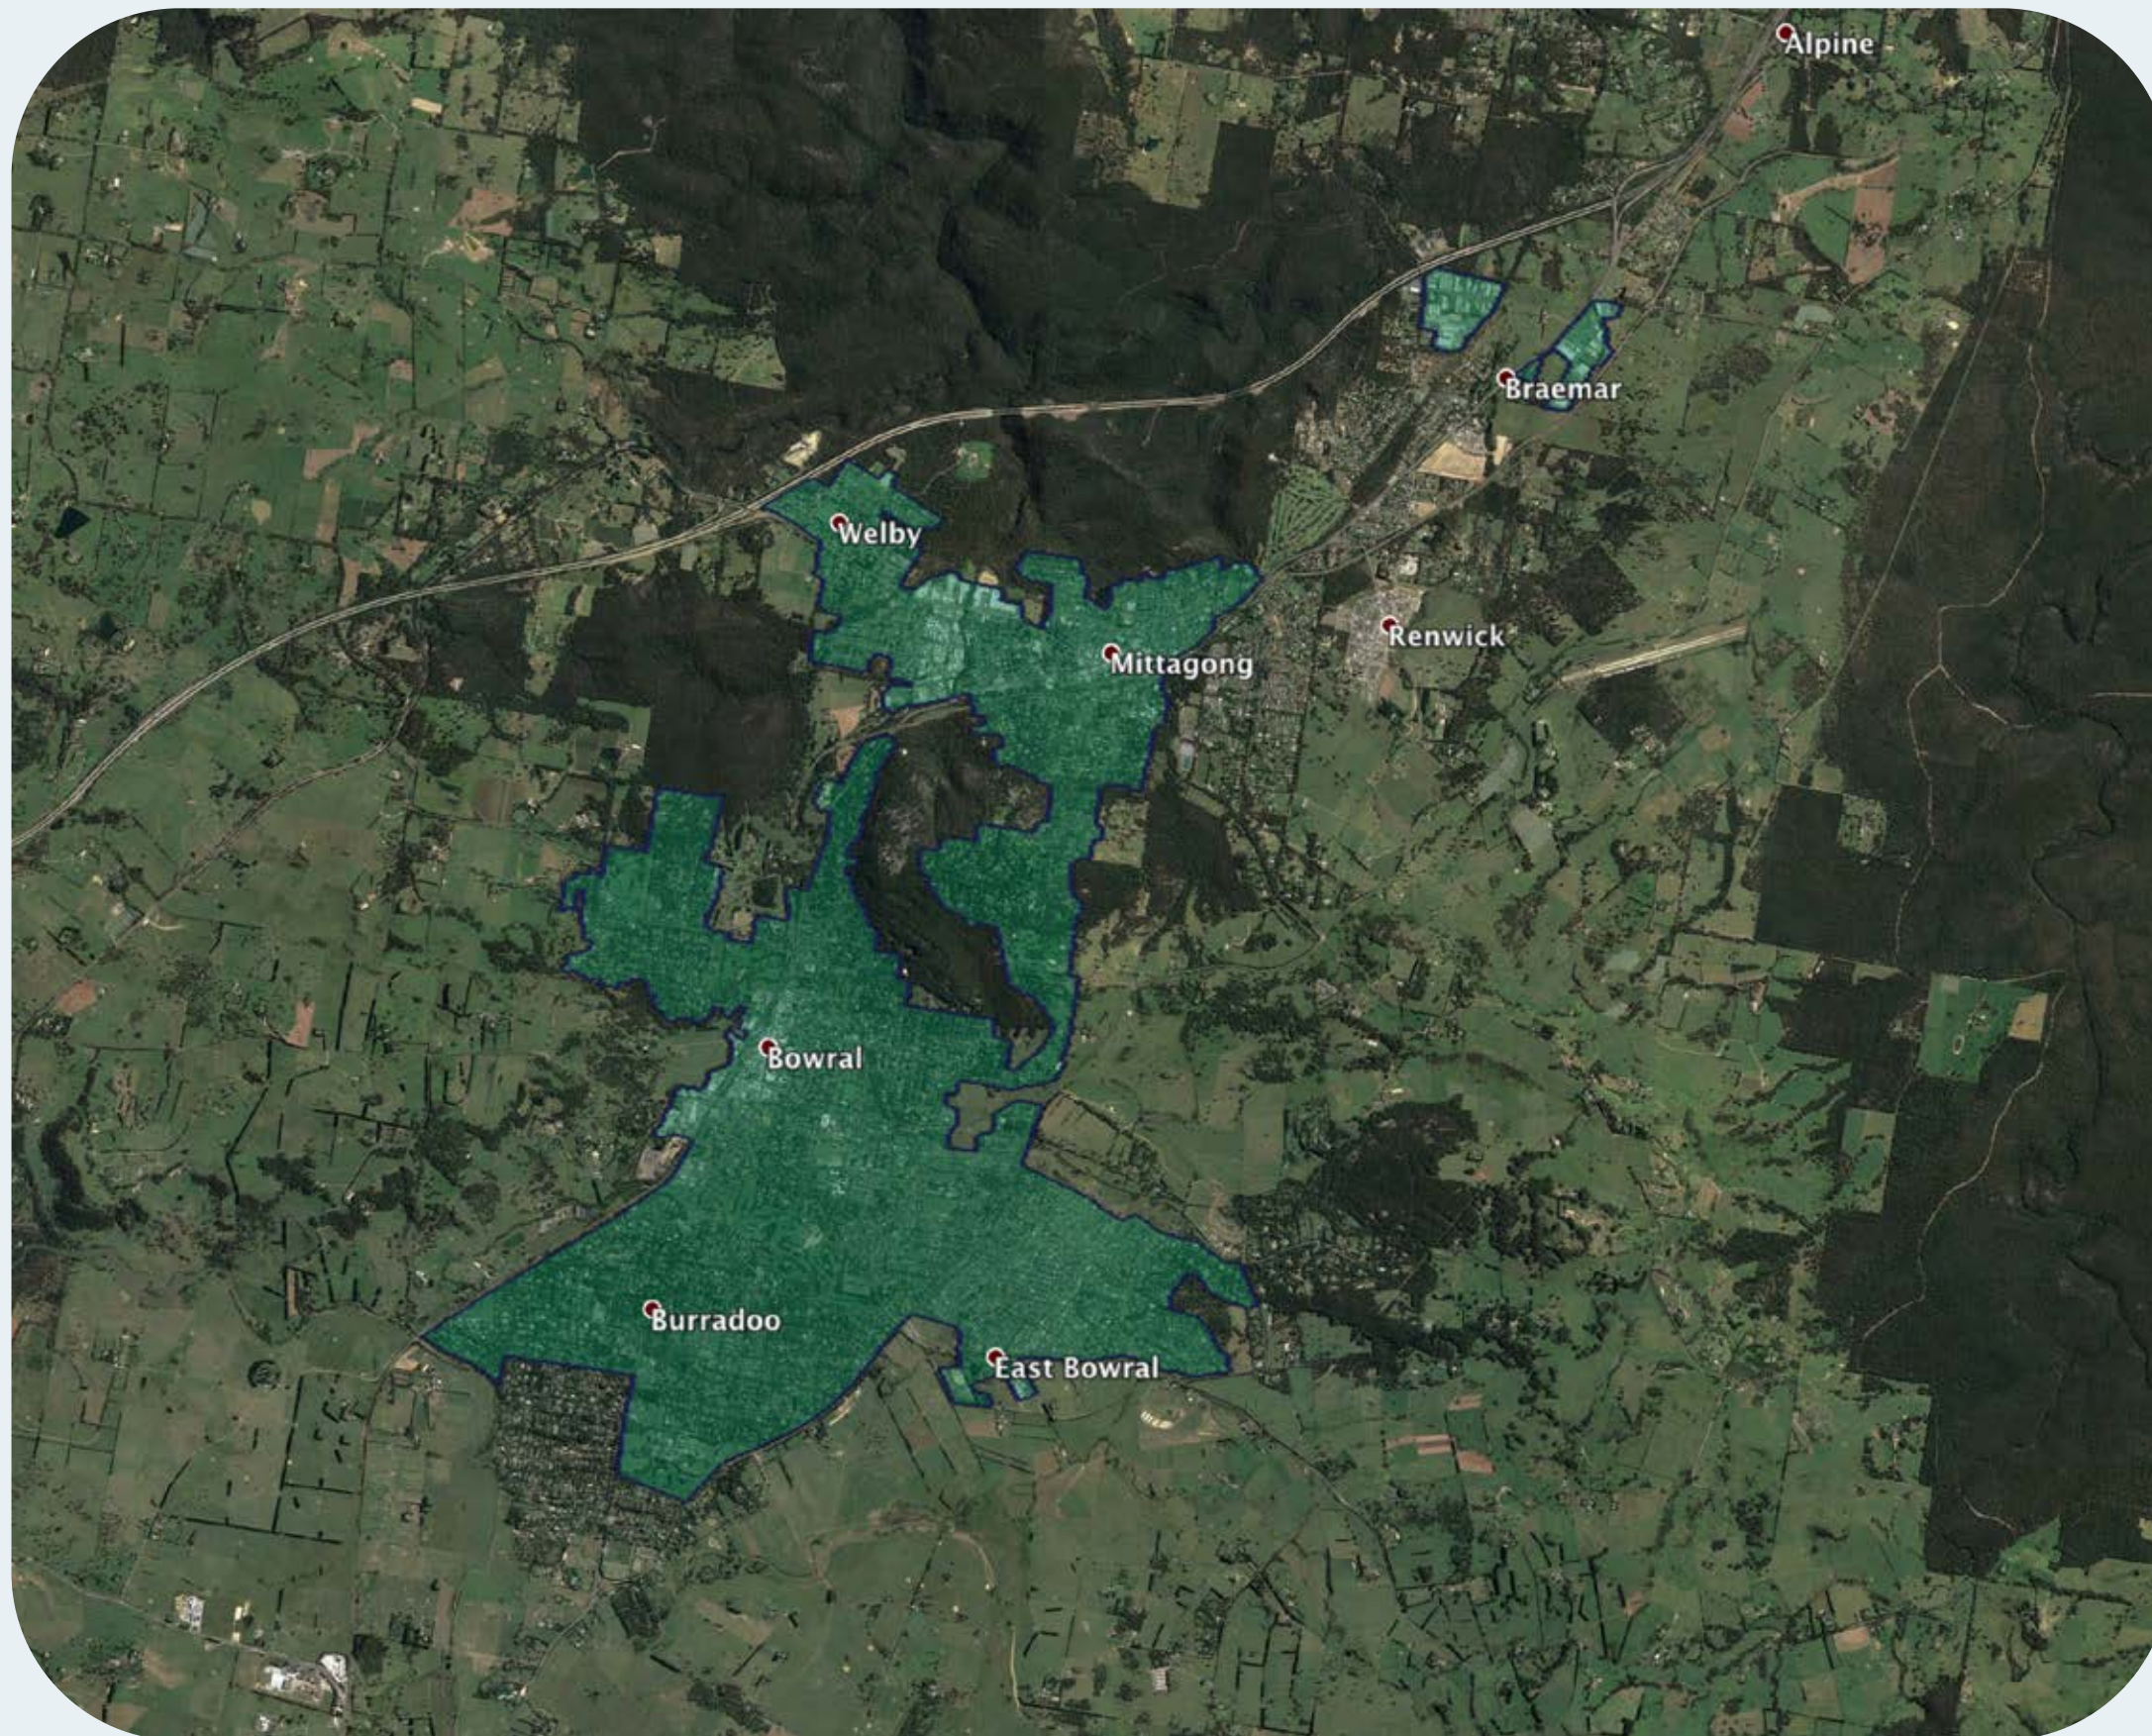

nbn™ Business Fibre Zone indicative map – **Bowral and surrounds**

The **nbn™** Business Fibre Initiative is available to businesses right across the country.

The areas highlighted on this map, are part of an **nbn™** Business Fibre Zone that is eligible for business **nbn™** Enterprise Ethernet.