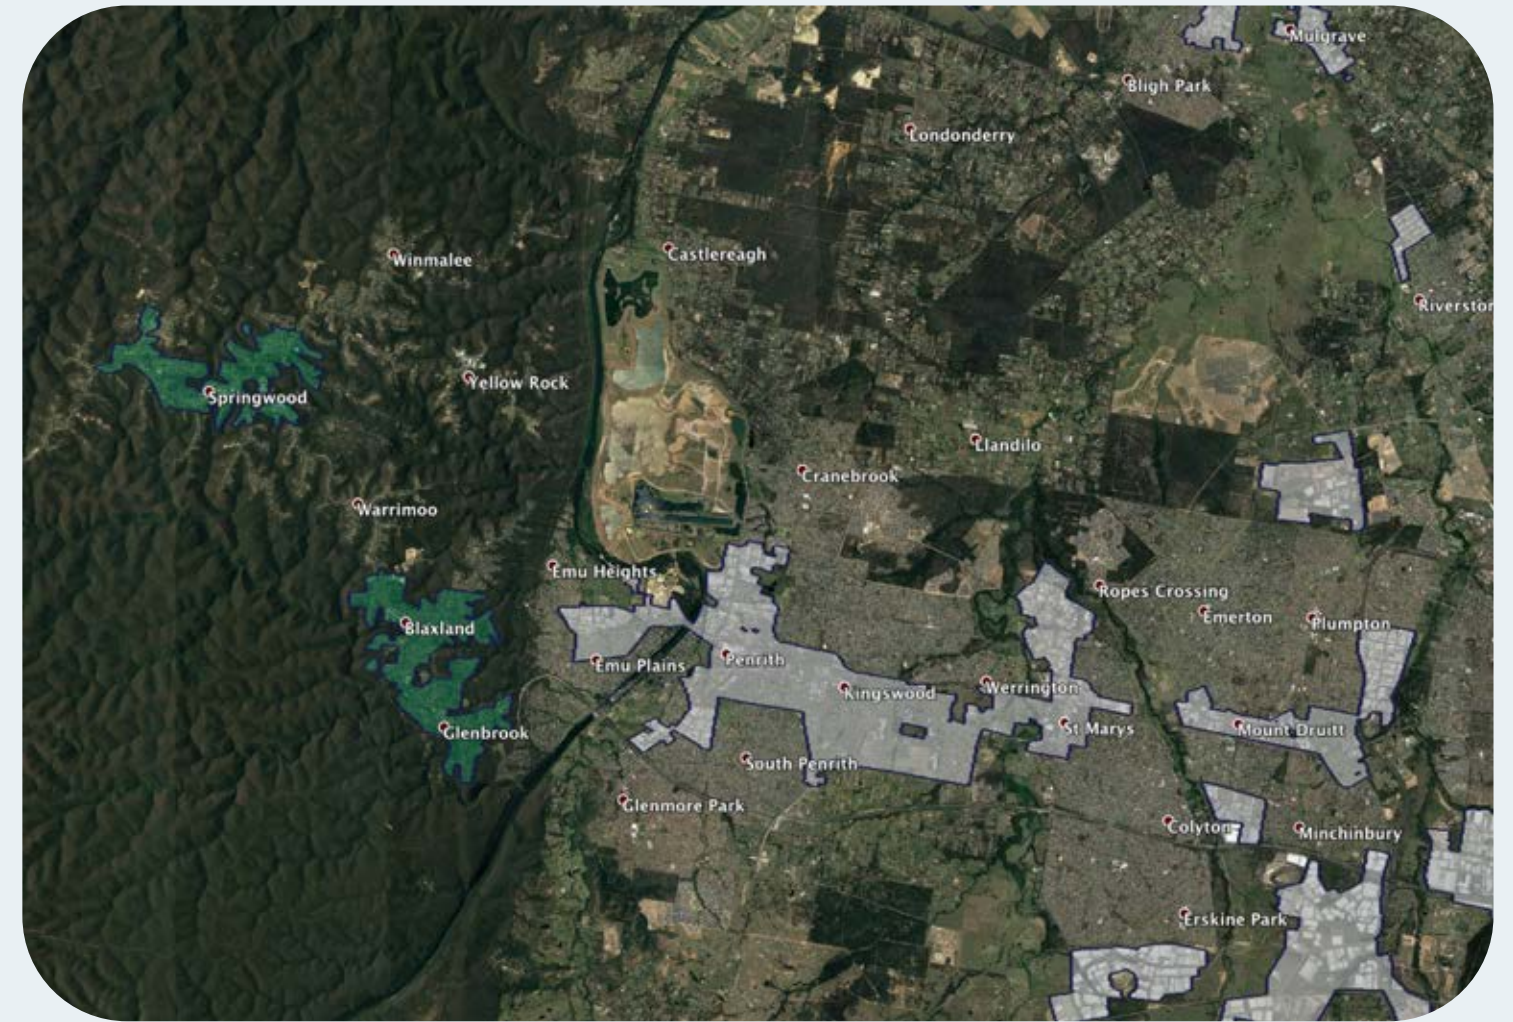

nbn™ Business Fibre Zone indicative map – Blue Mountains and surrounds

The **nbn™** Business Fibre Initiative is available to businesses right across the country.

The areas highlighted on this map, are part of an **nbn™** Business Fibre Zone that is eligible for business **nbn™** Enterprise Ethernet.