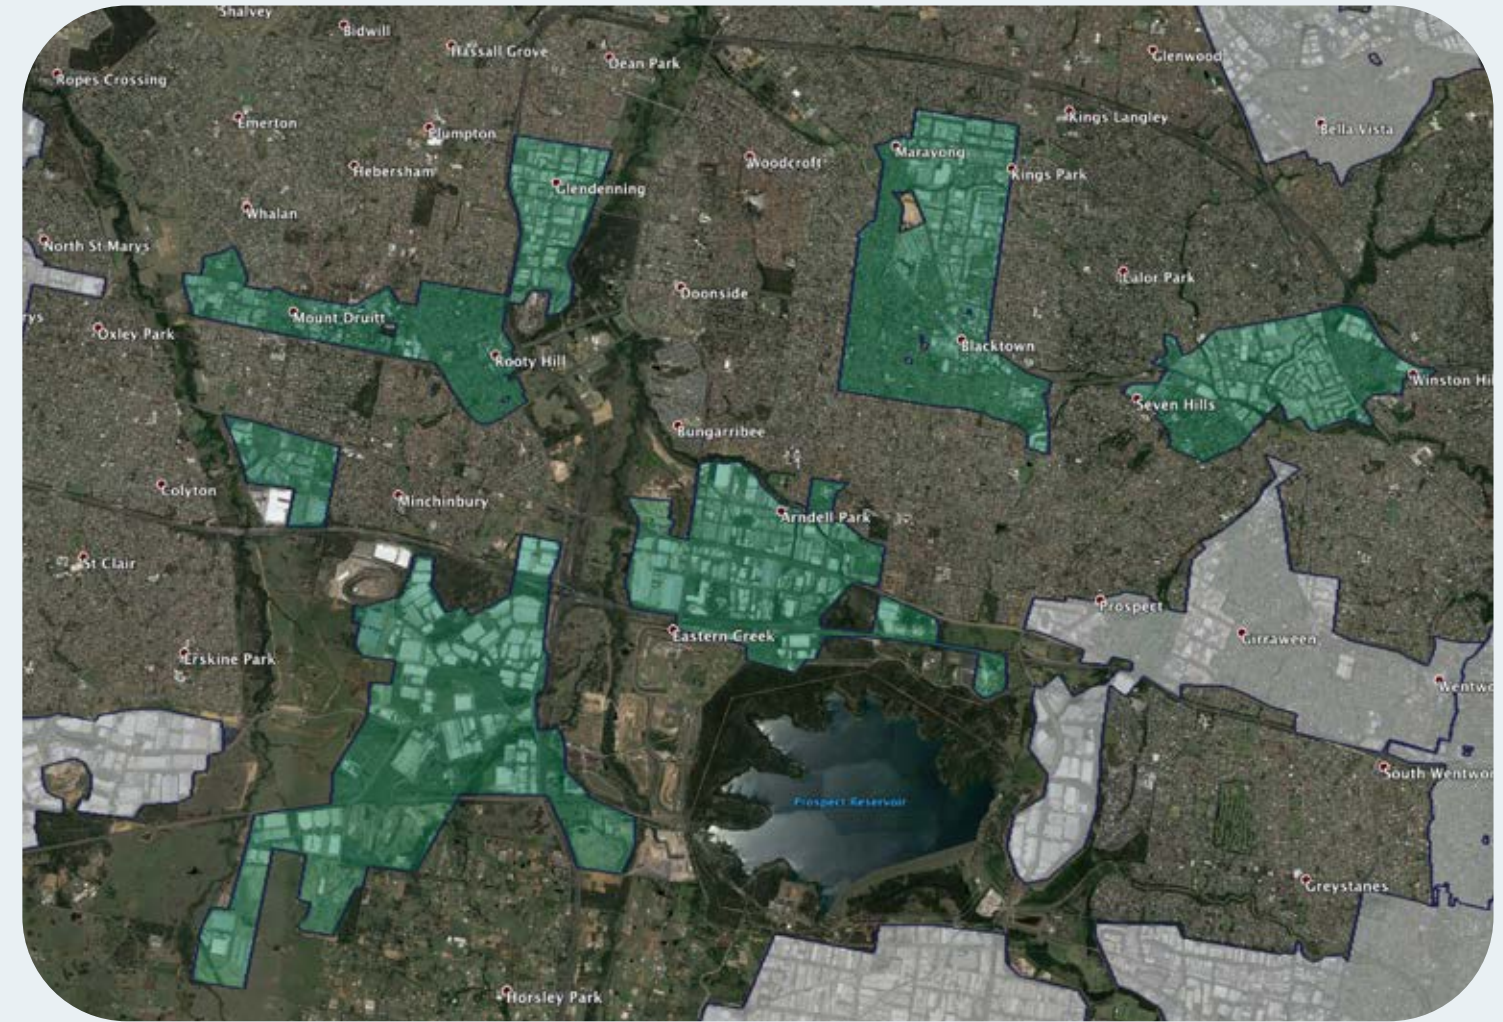

nbn™ Business Fibre Zone indicative map – Blacktown and surrounds

The **nbn™** Business Fibre Initiative is available to businesses right across the country.

The areas highlighted on this map, are part of an **nbn™** Business Fibre Zone that is eligible for business **nbn™** Enterprise Ethernet.