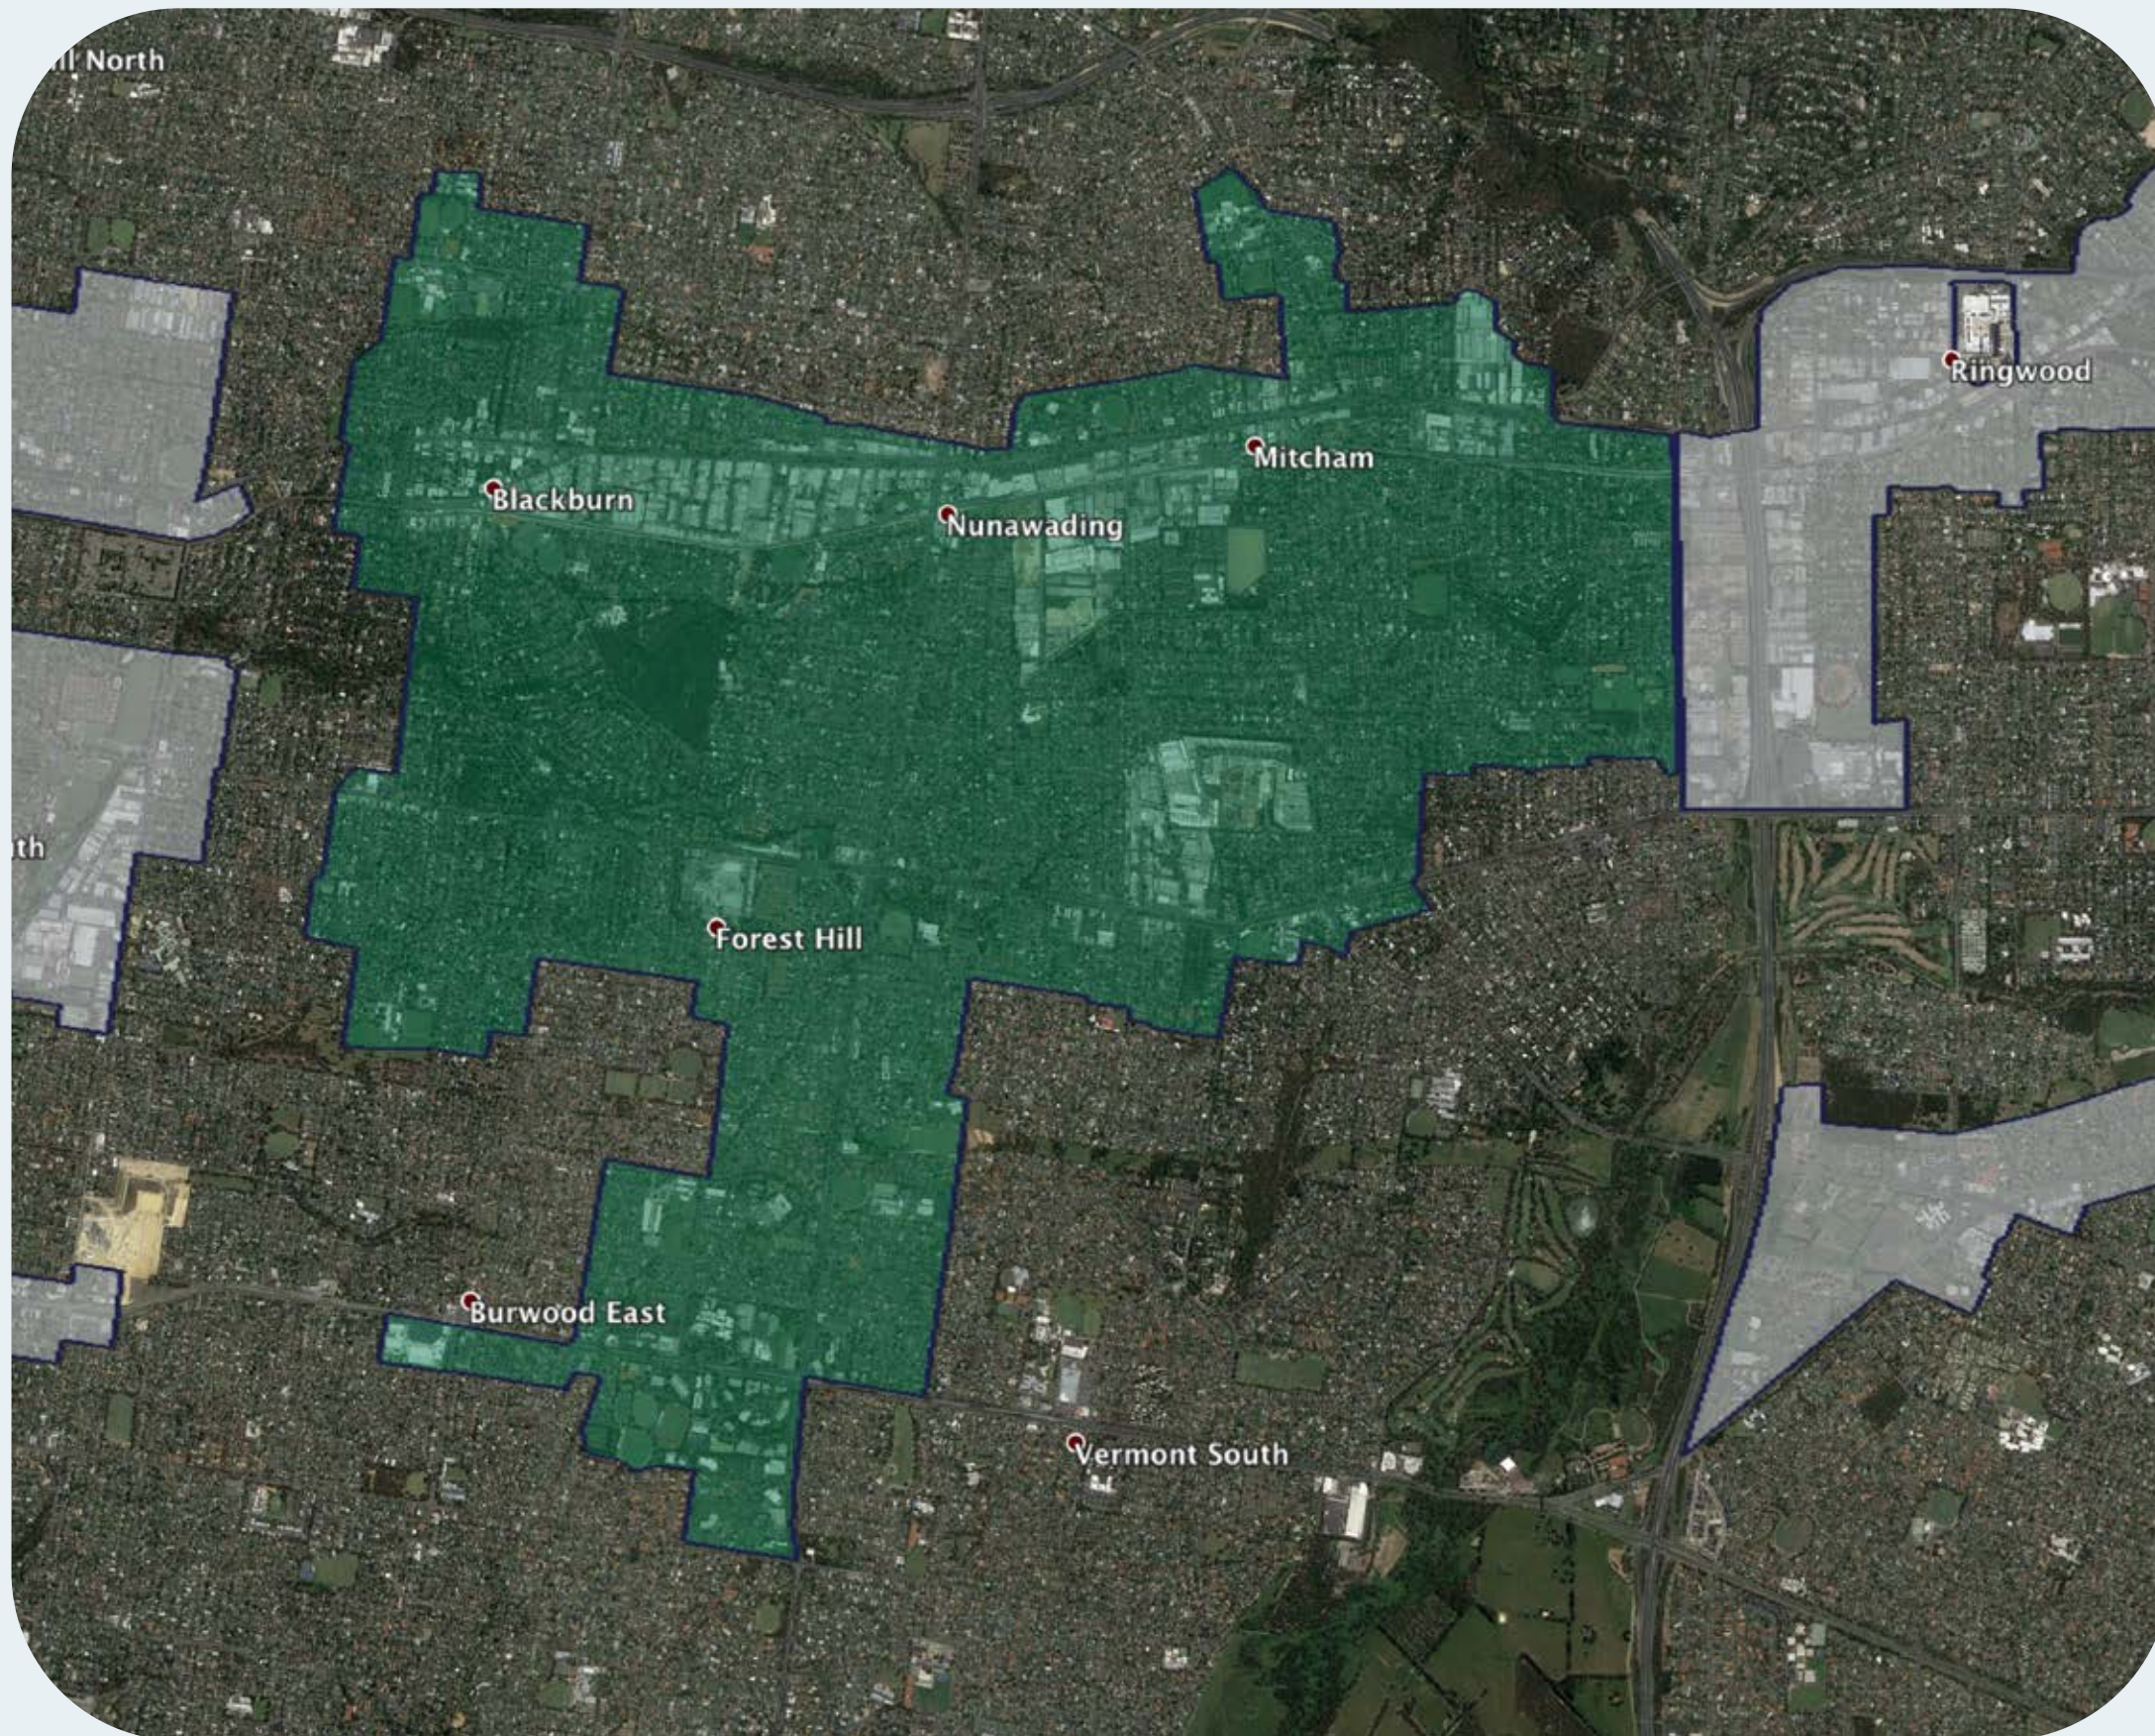

# nbn™ Business Fibre Zone indicative map – Blackburn - Mitcham and surrounds

The **nbn™** Business Fibre Initiative is available to businesses right across the country.

The areas highlighted on this map, are part of an **nbn™** Business Fibre Zone that is eligible for business **nbn™** Enterprise Ethernet.

## Key

-  **nbn™** Business Fibre Zone
-  Adjacent/nearby **nbn™** Business Fibre Zone (where relevant)