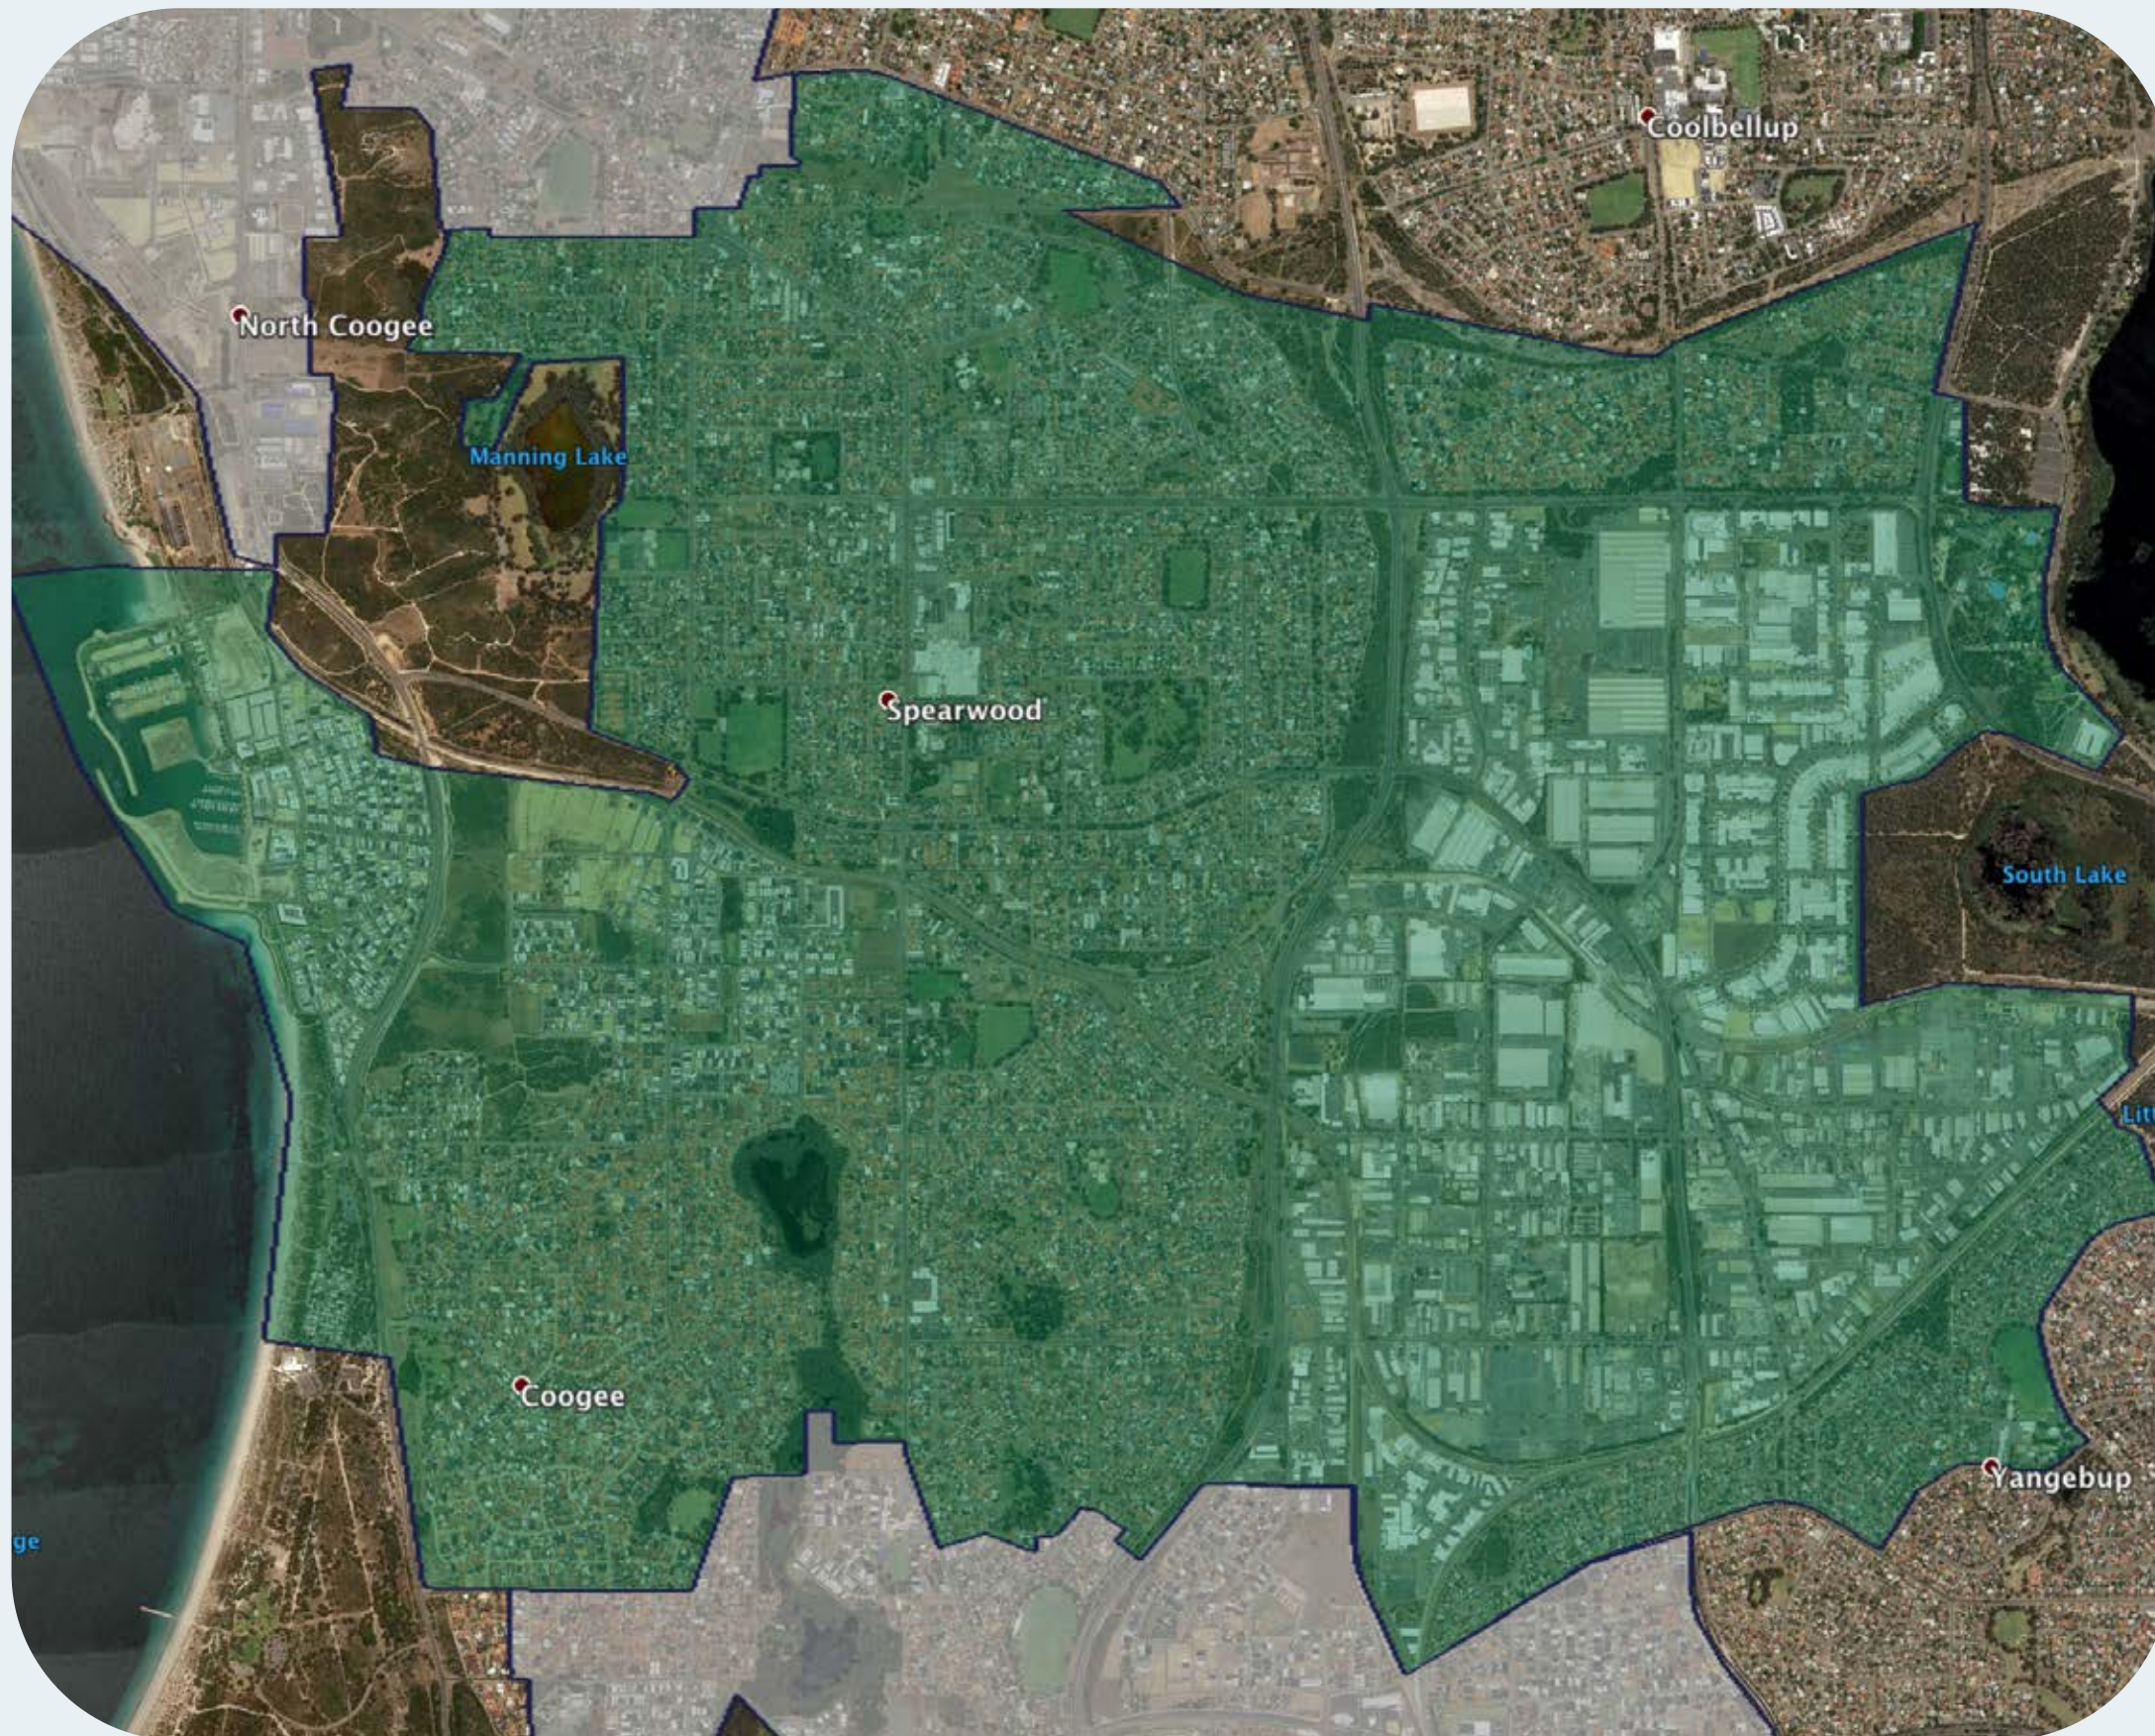

# nbn™ Business Fibre Zone indicative map – Bibra Lake - Coogee and surrounds

The **nbn™** Business Fibre Initiative is available to businesses right across the country.

The areas highlighted on this map, are part of an **nbn™** Business Fibre Zone that is eligible for business **nbn™** Enterprise Ethernet.

## Key

-  **nbn™** Business Fibre Zone
-  Adjacent/nearby **nbn™** Business Fibre Zone (where relevant)