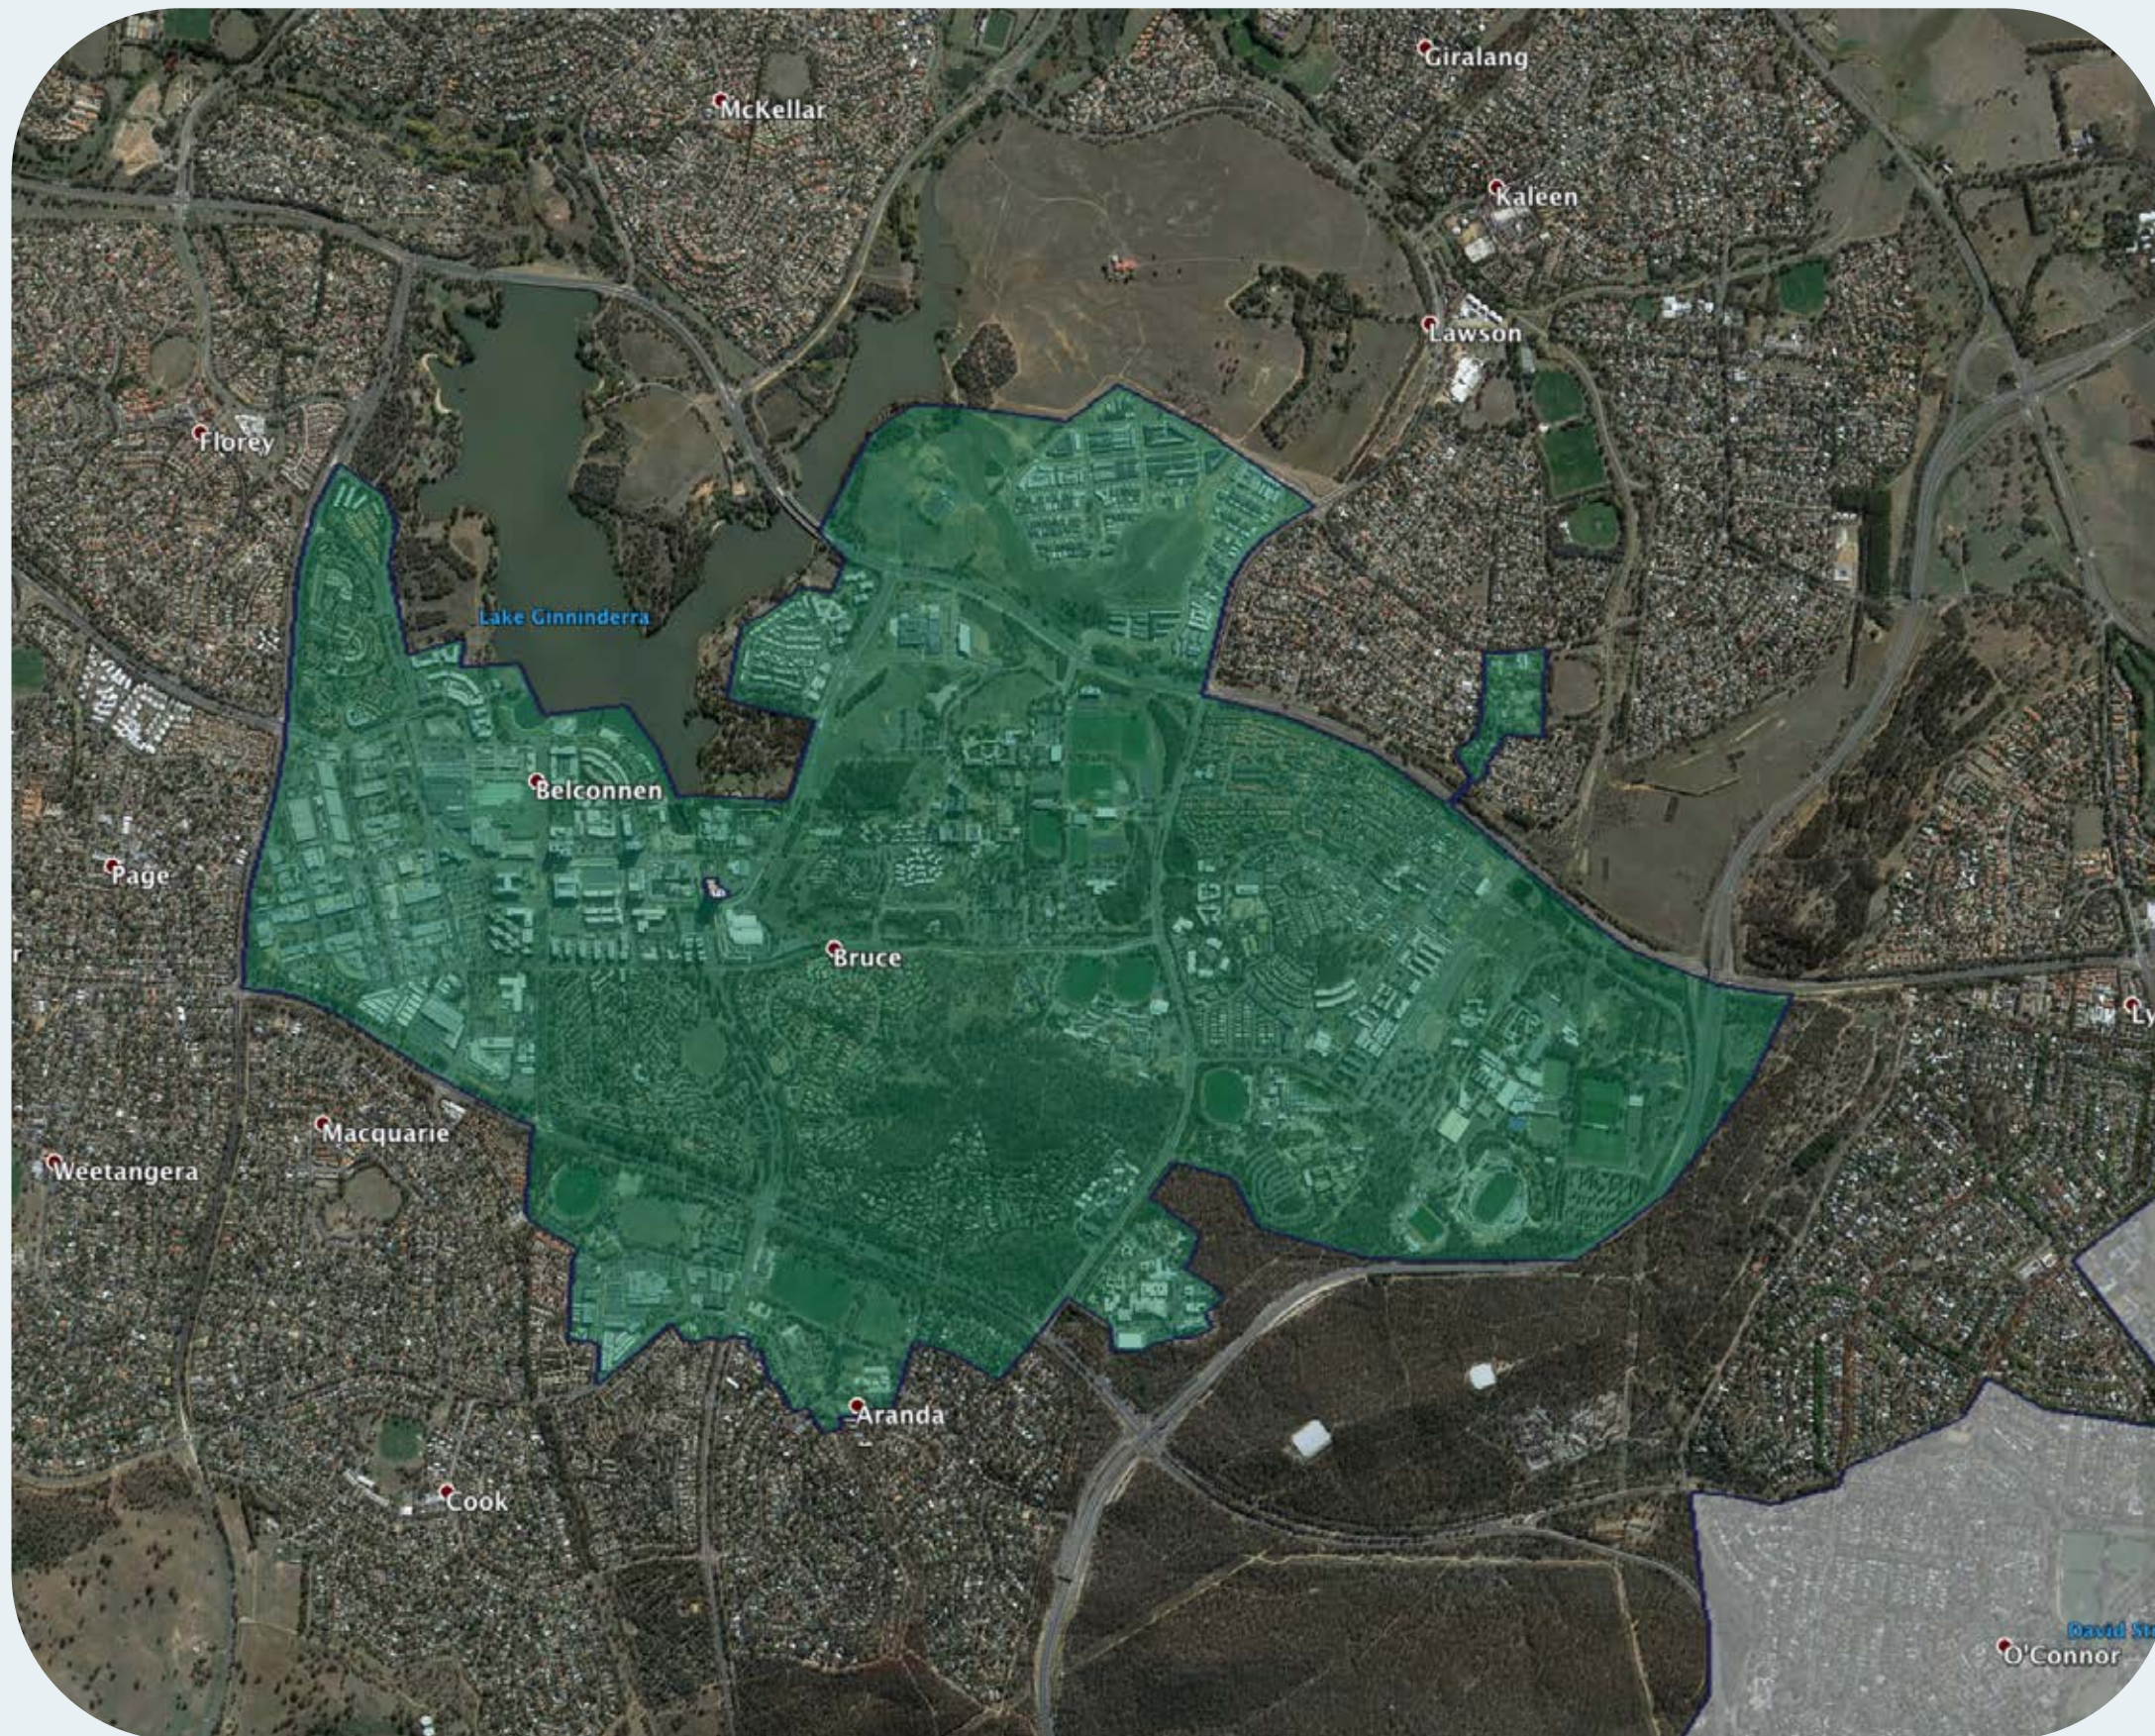

# nbn™ Business Fibre Zone indicative map – Belconnen and surrounds

The **nbn™** Business Fibre Initiative is available to businesses right across the country.

The areas highlighted on this map, are part of an **nbn™** Business Fibre Zone that is eligible for business **nbn™** Enterprise Ethernet.

## Key

-  **nbn™** Business Fibre Zone
-  Adjacent/nearby **nbn™** Business Fibre Zone (where relevant)