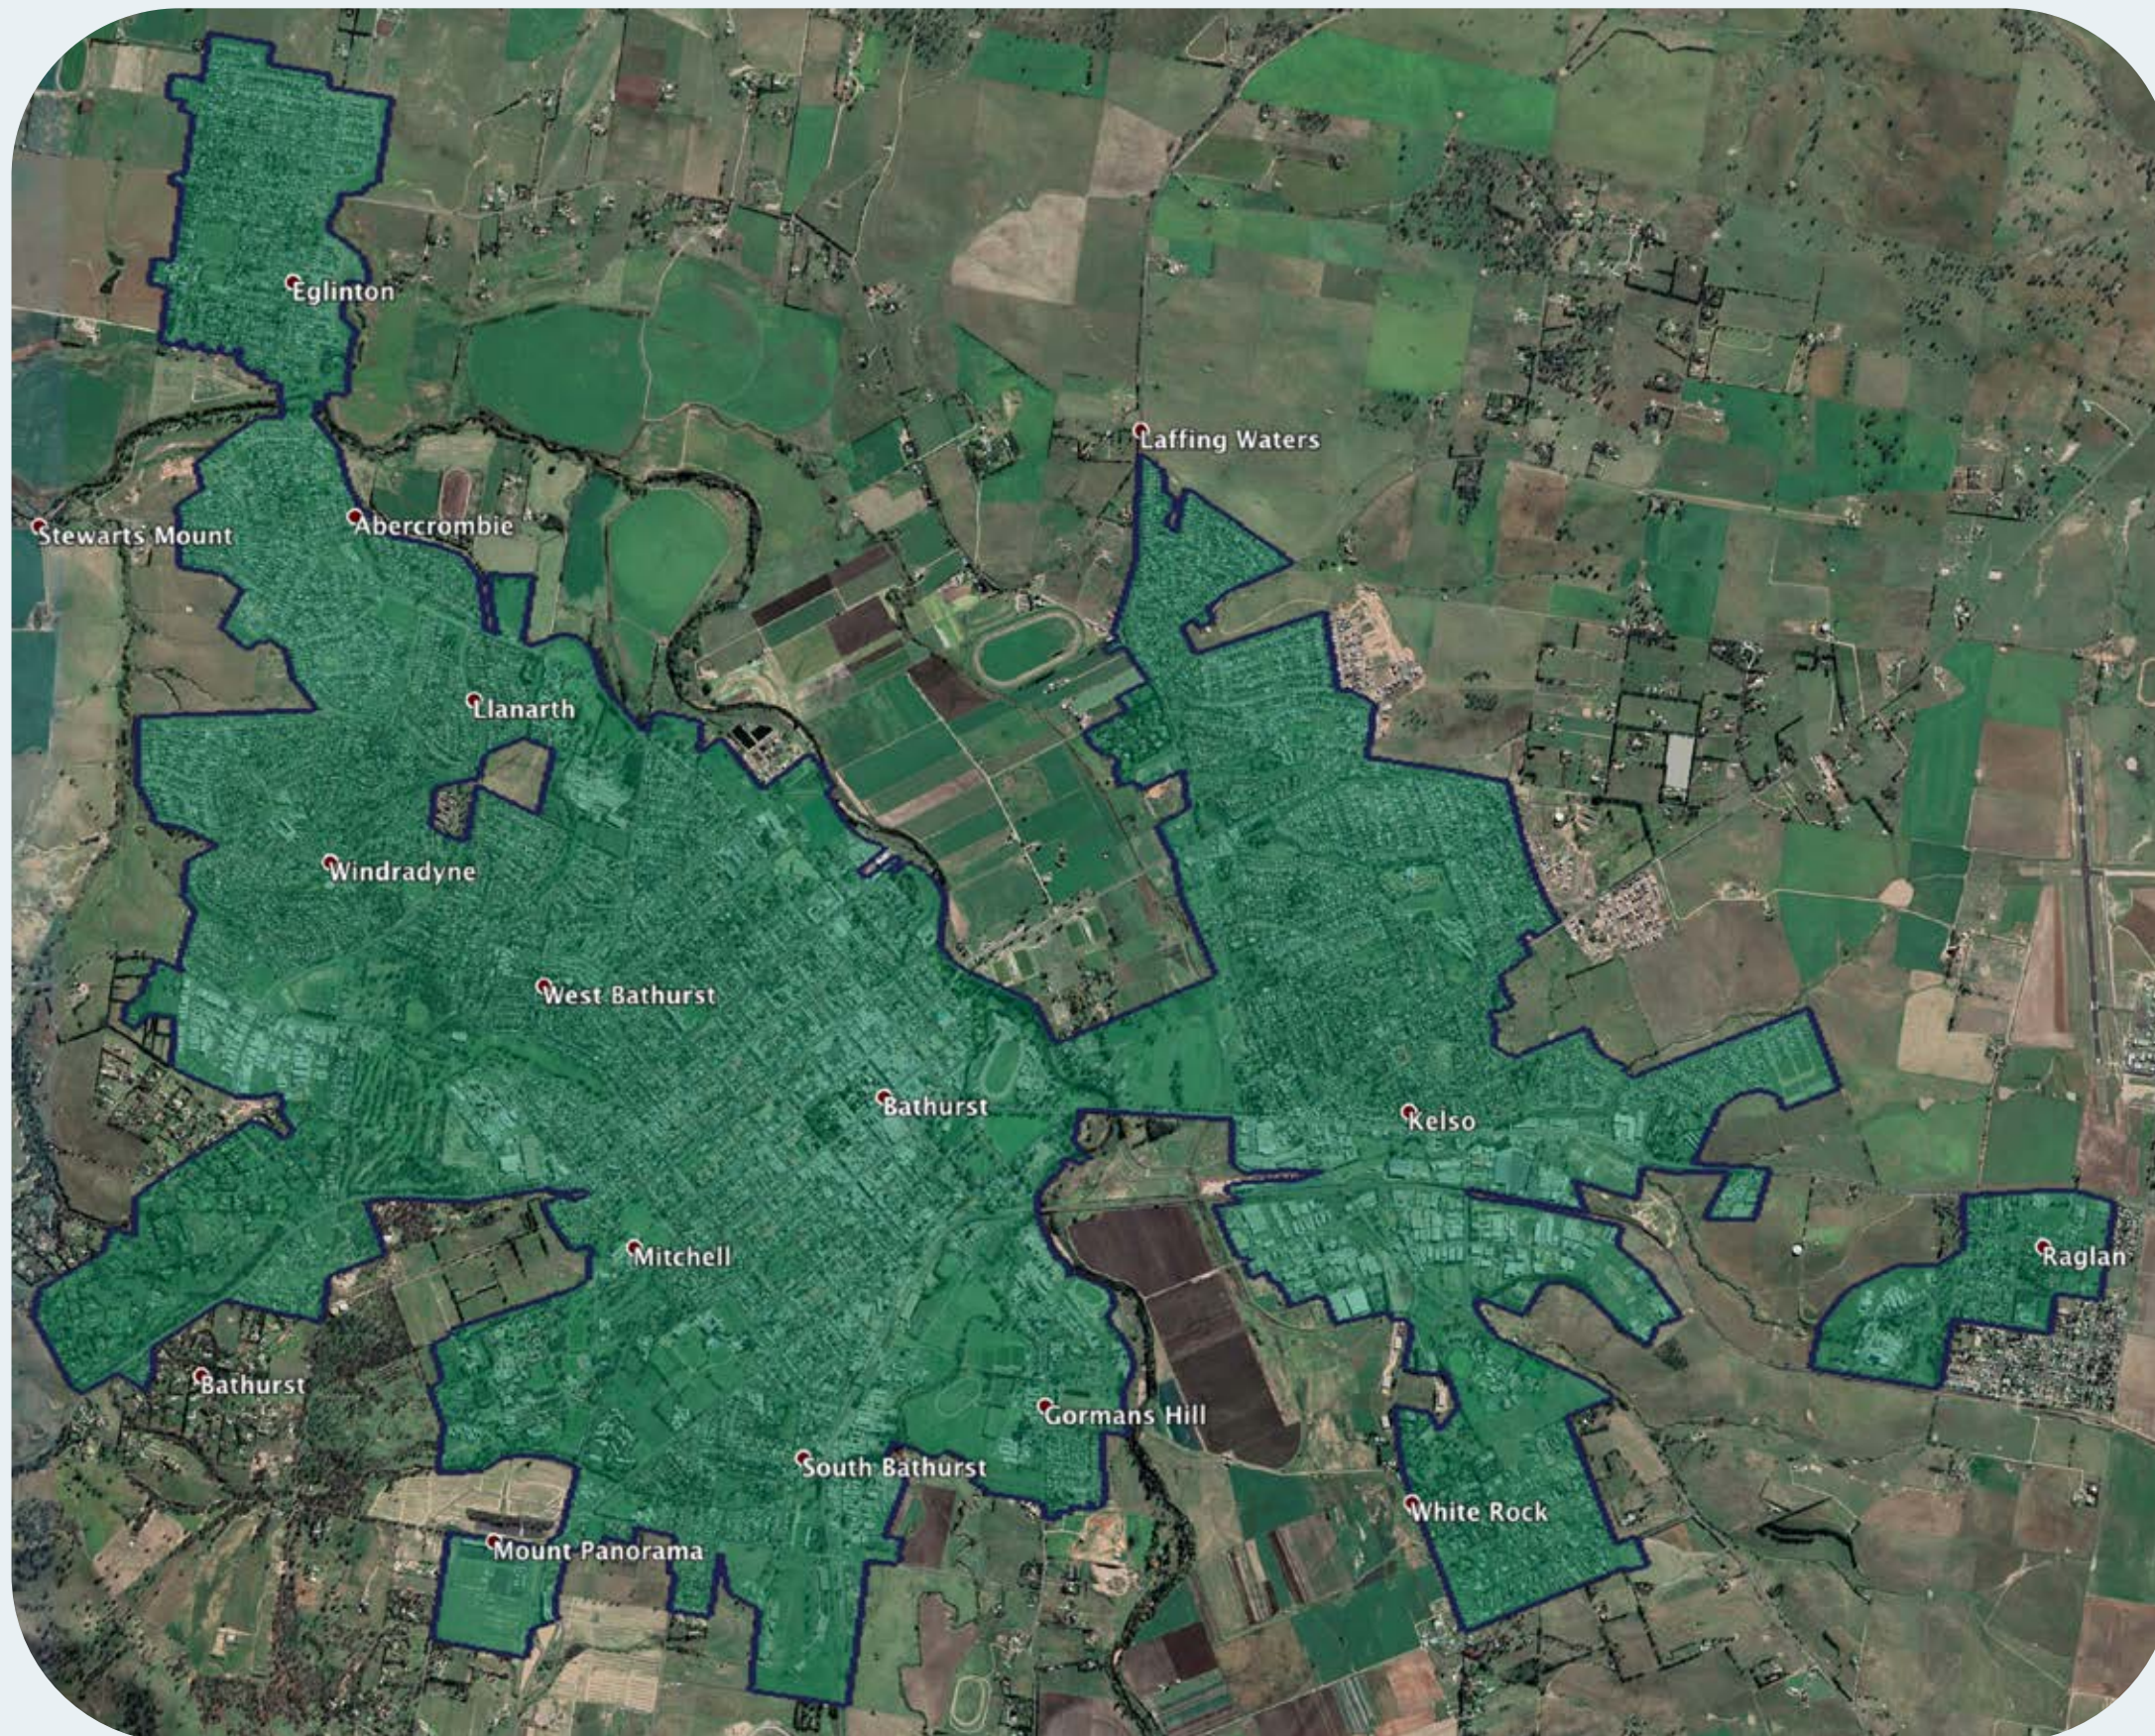

nbn™ Business Fibre Zone indicative map – Bathurst and surrounds

The **nbn™** Business Fibre Initiative is available to businesses right across the country.

The area highlighted on this map, is part of an **nbn™** Business Fibre Zone that is eligible for business **nbn™** Enterprise Ethernet.