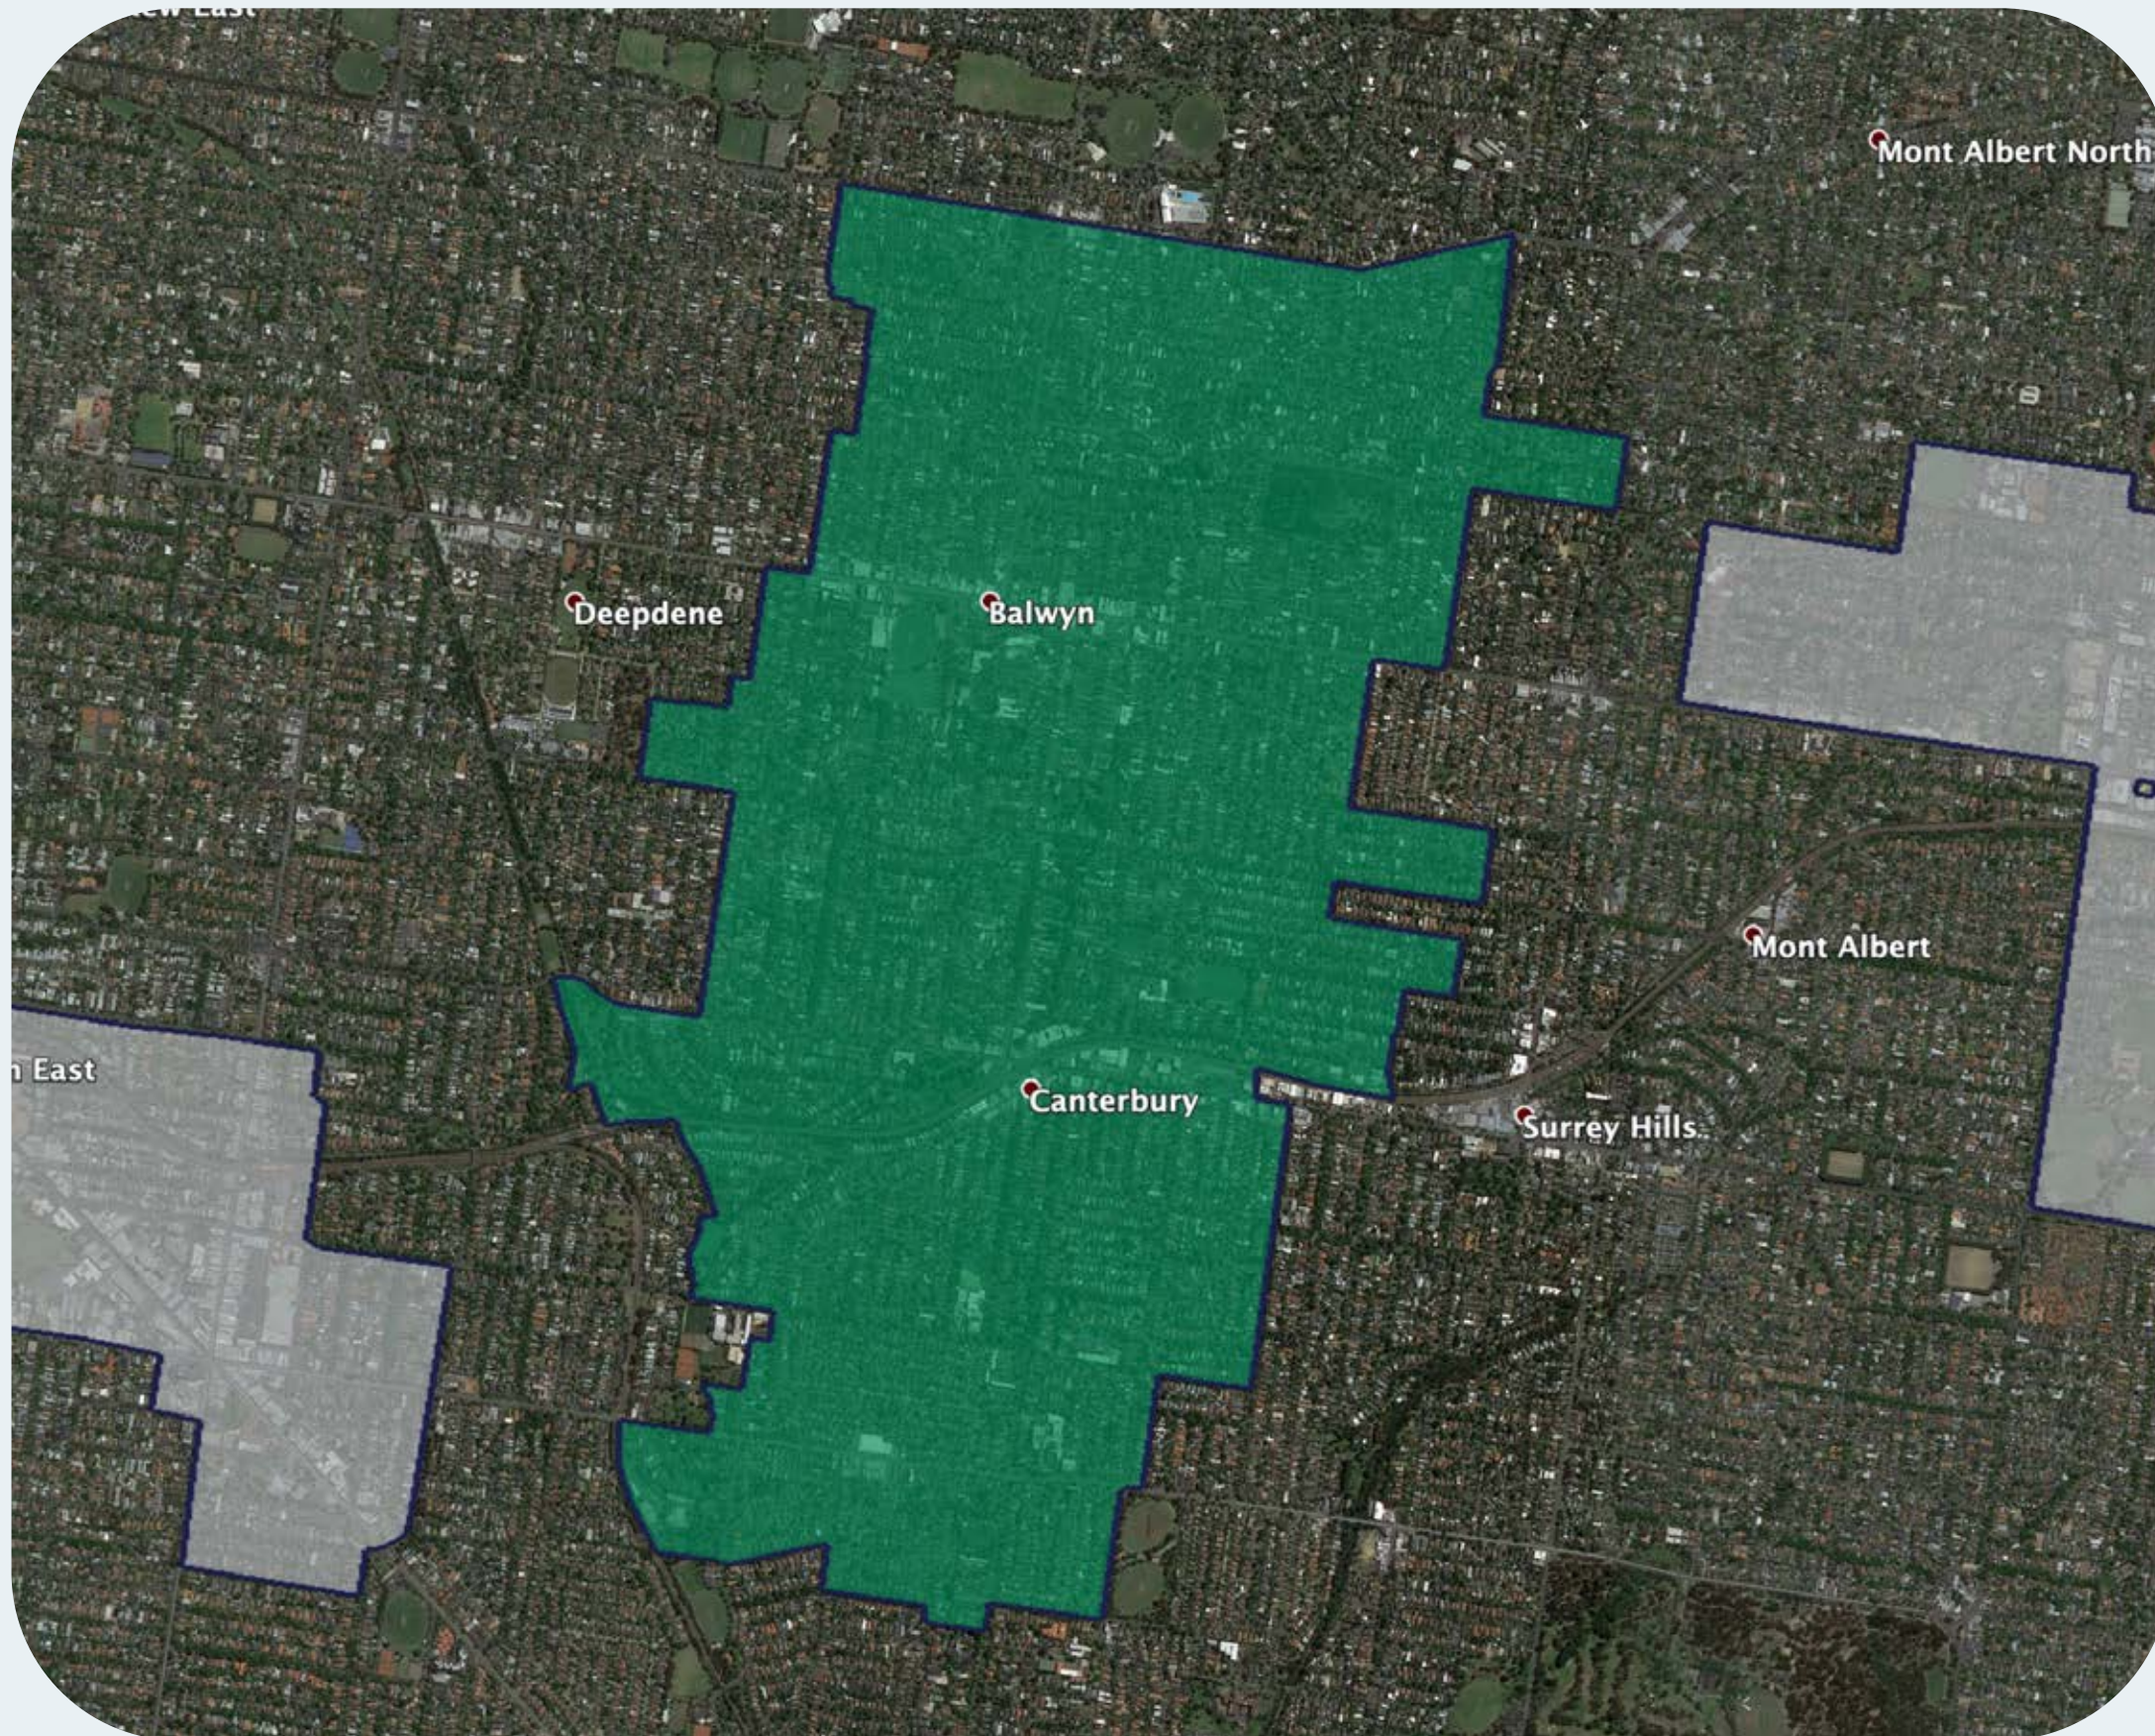

nbn™ Business Fibre Zone indicative map – Balwyn – Surrey Hills and surrounds

The **nbn™** Business Fibre Initiative is available to businesses right across the country.

The areas highlighted on this map, are part of an **nbn™** Business Fibre Zone that is eligible for business **nbn™** Enterprise Ethernet.