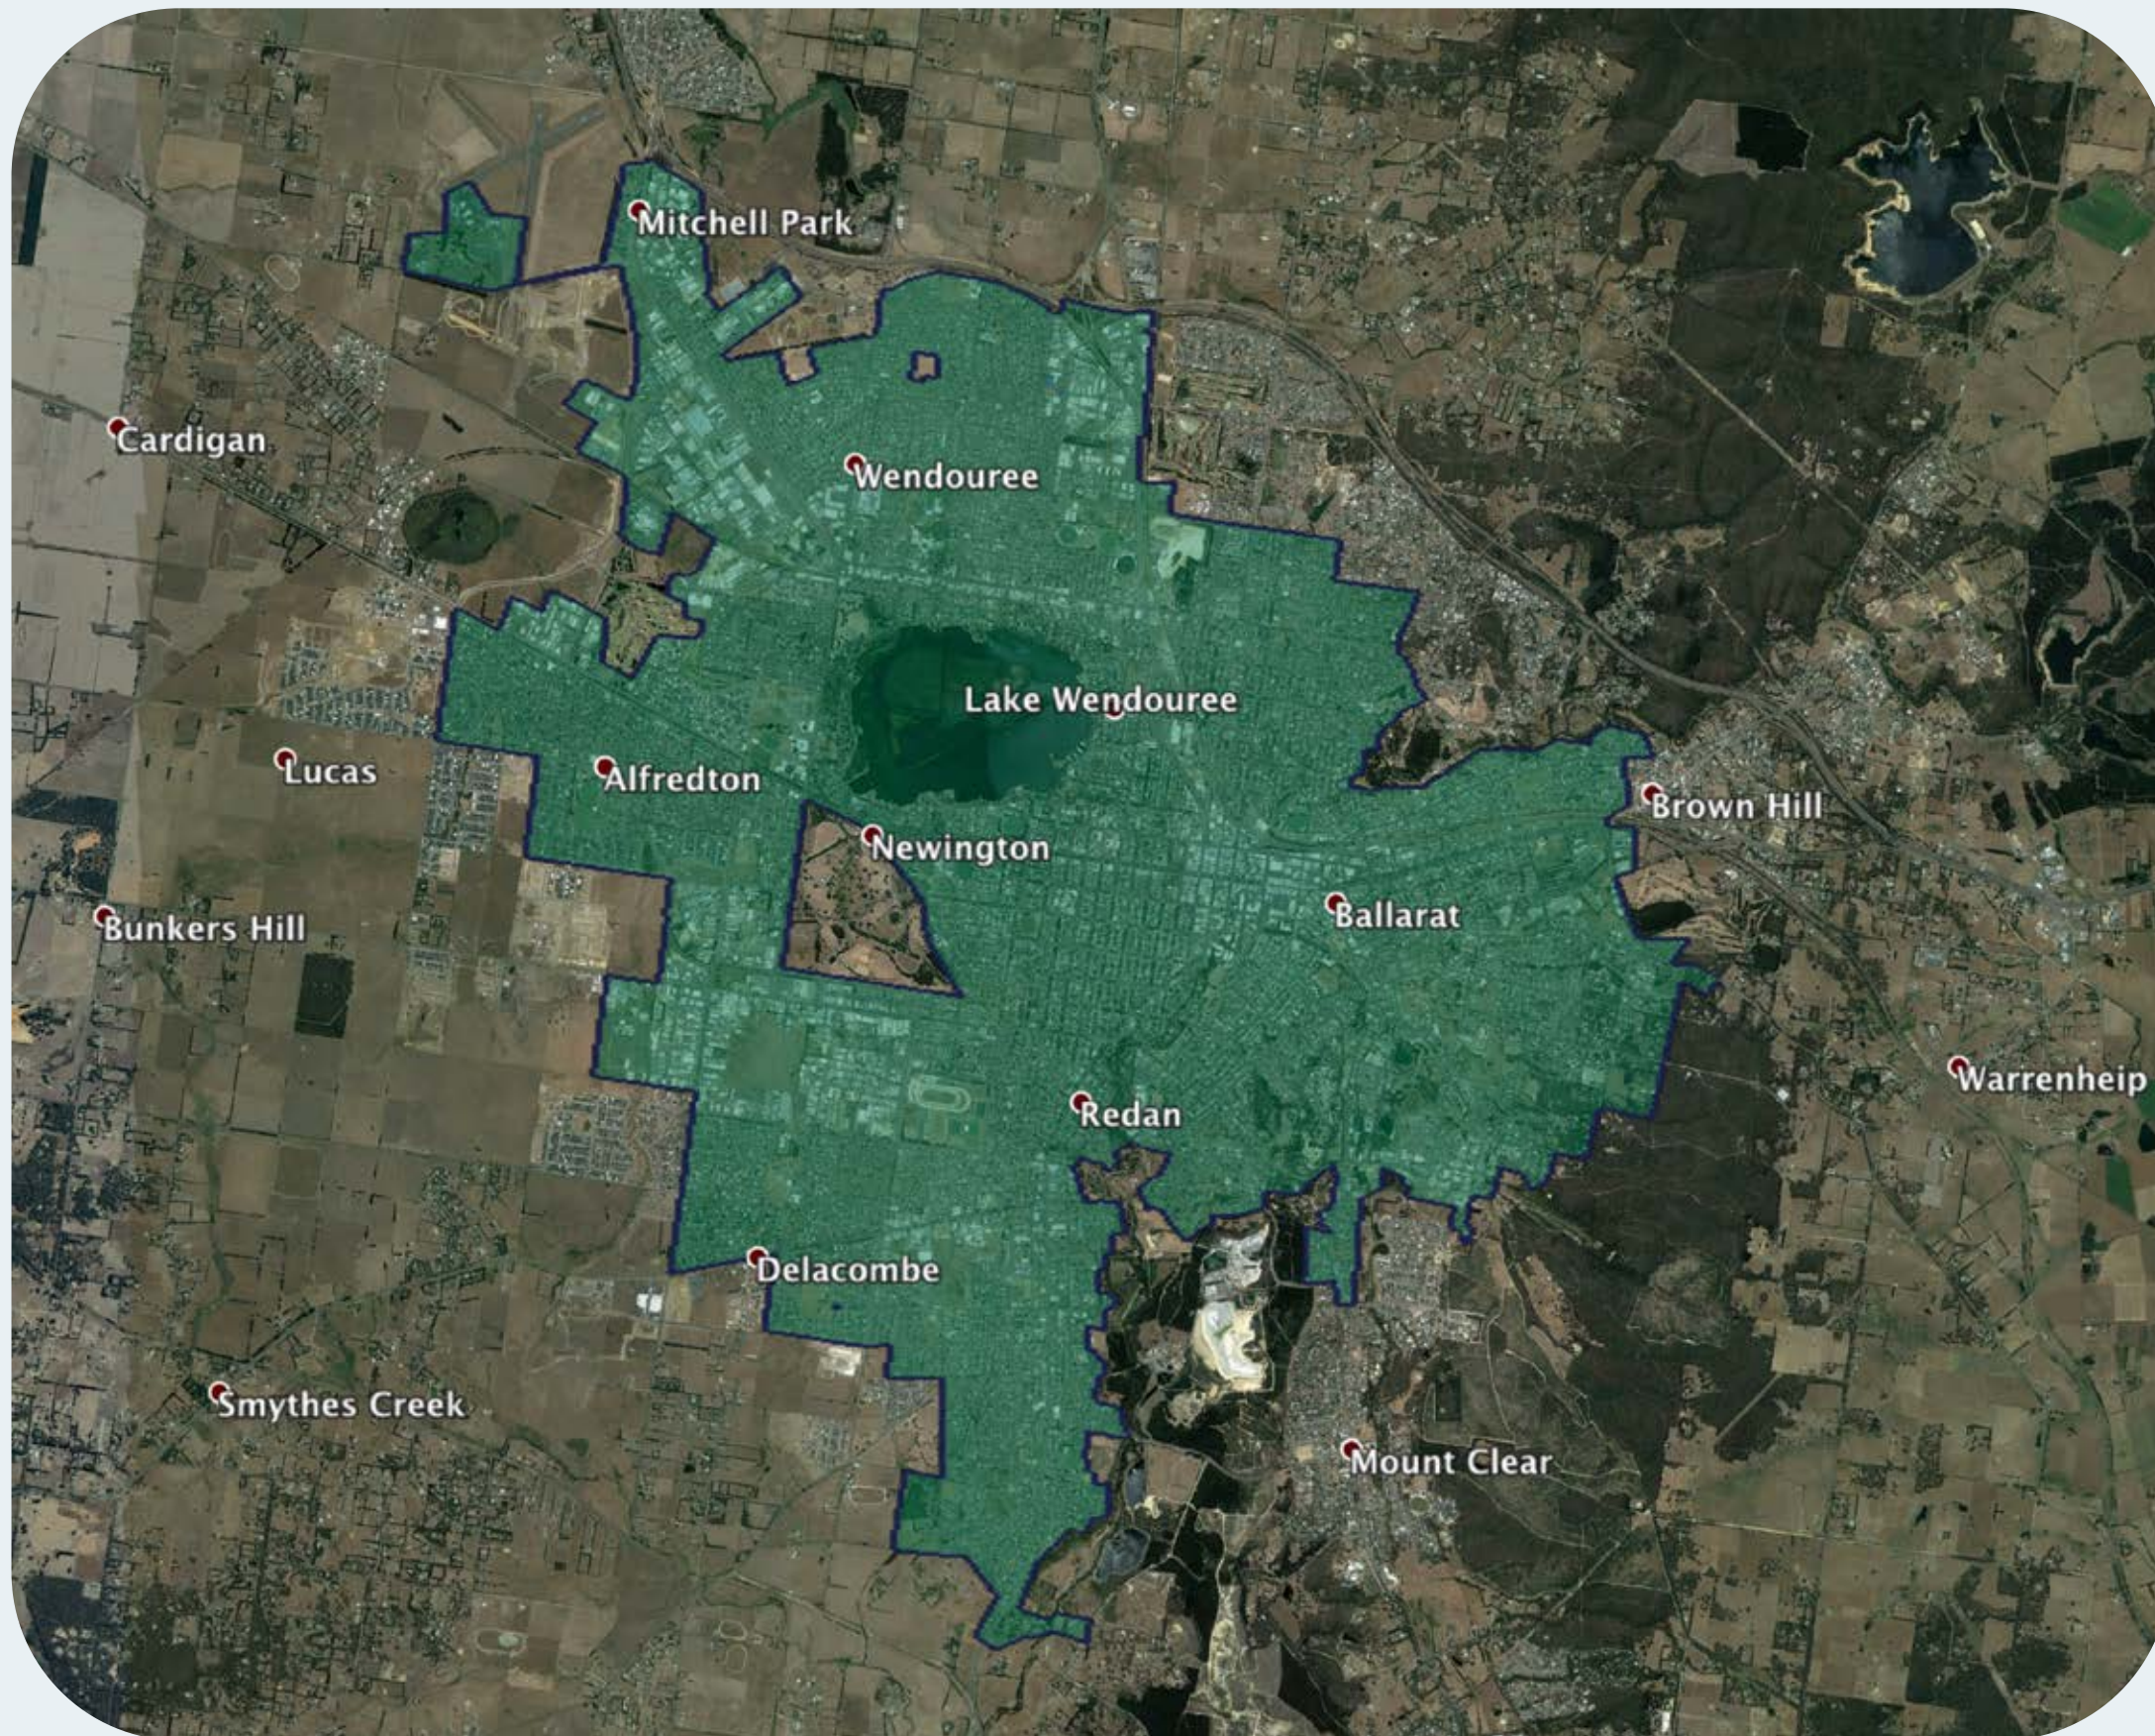

# nbn™ Business Fibre Zone indicative map – Ballarat and surrounds

The **nbn™** Business Fibre Initiative is available to businesses right across the country.

The area highlighted on this map, is part of an **nbn™** Business Fibre Zone that is eligible for business **nbn™** Enterprise Ethernet.

## Key

-  **nbn™** Business Fibre Zone
-  Adjacent/nearby **nbn™** Business Fibre Zone (where relevant)