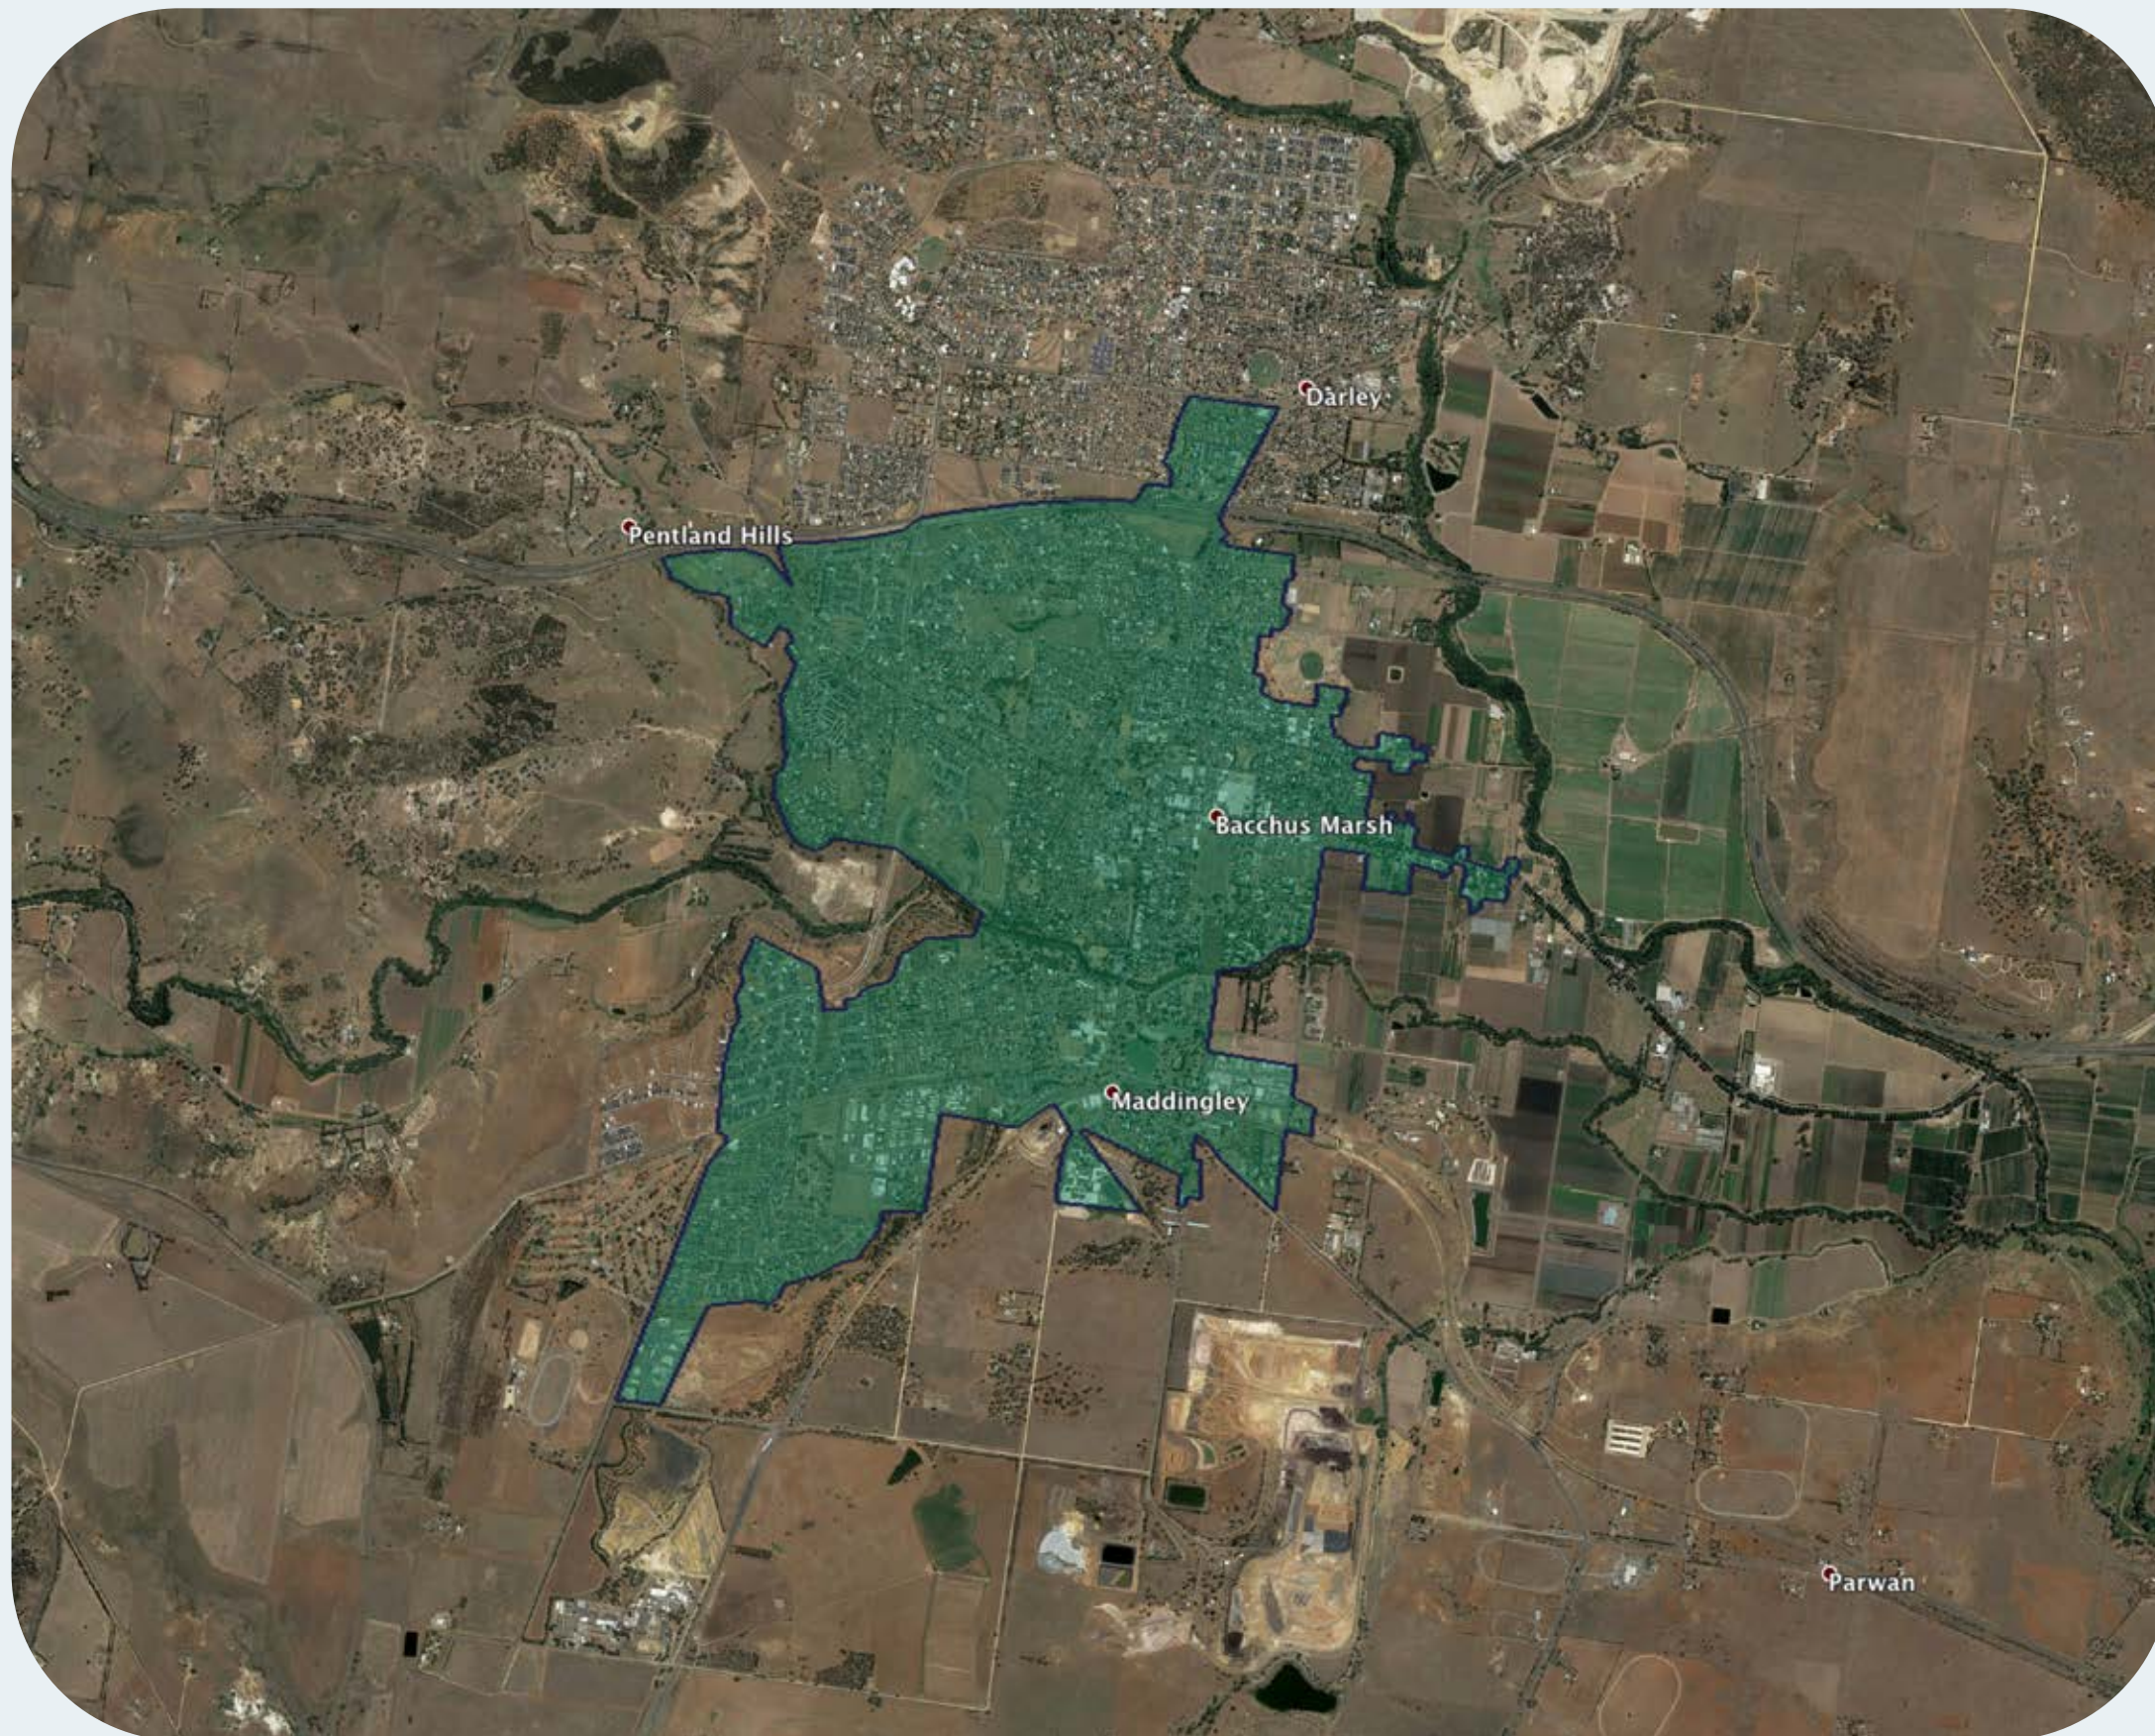

nbn™ Business Fibre Zone indicative map – Bacchus Marsh and surrounds

The **nbn™** Business Fibre Initiative is available to businesses right across the country.

The area highlighted on this map, is part of an **nbn™** Business Fibre Zone that is eligible for business **nbn™** Enterprise Ethernet.

To find out more about the Fibre Initiative contact your service provider on 1300 722 320 or visit nexttelecom.com.au/nbn-enterprise-ethernet

Key

-  **nbn™** Business Fibre Zone
-  Adjacent/nearby **nbn™** Business Fibre Zone (where relevant)