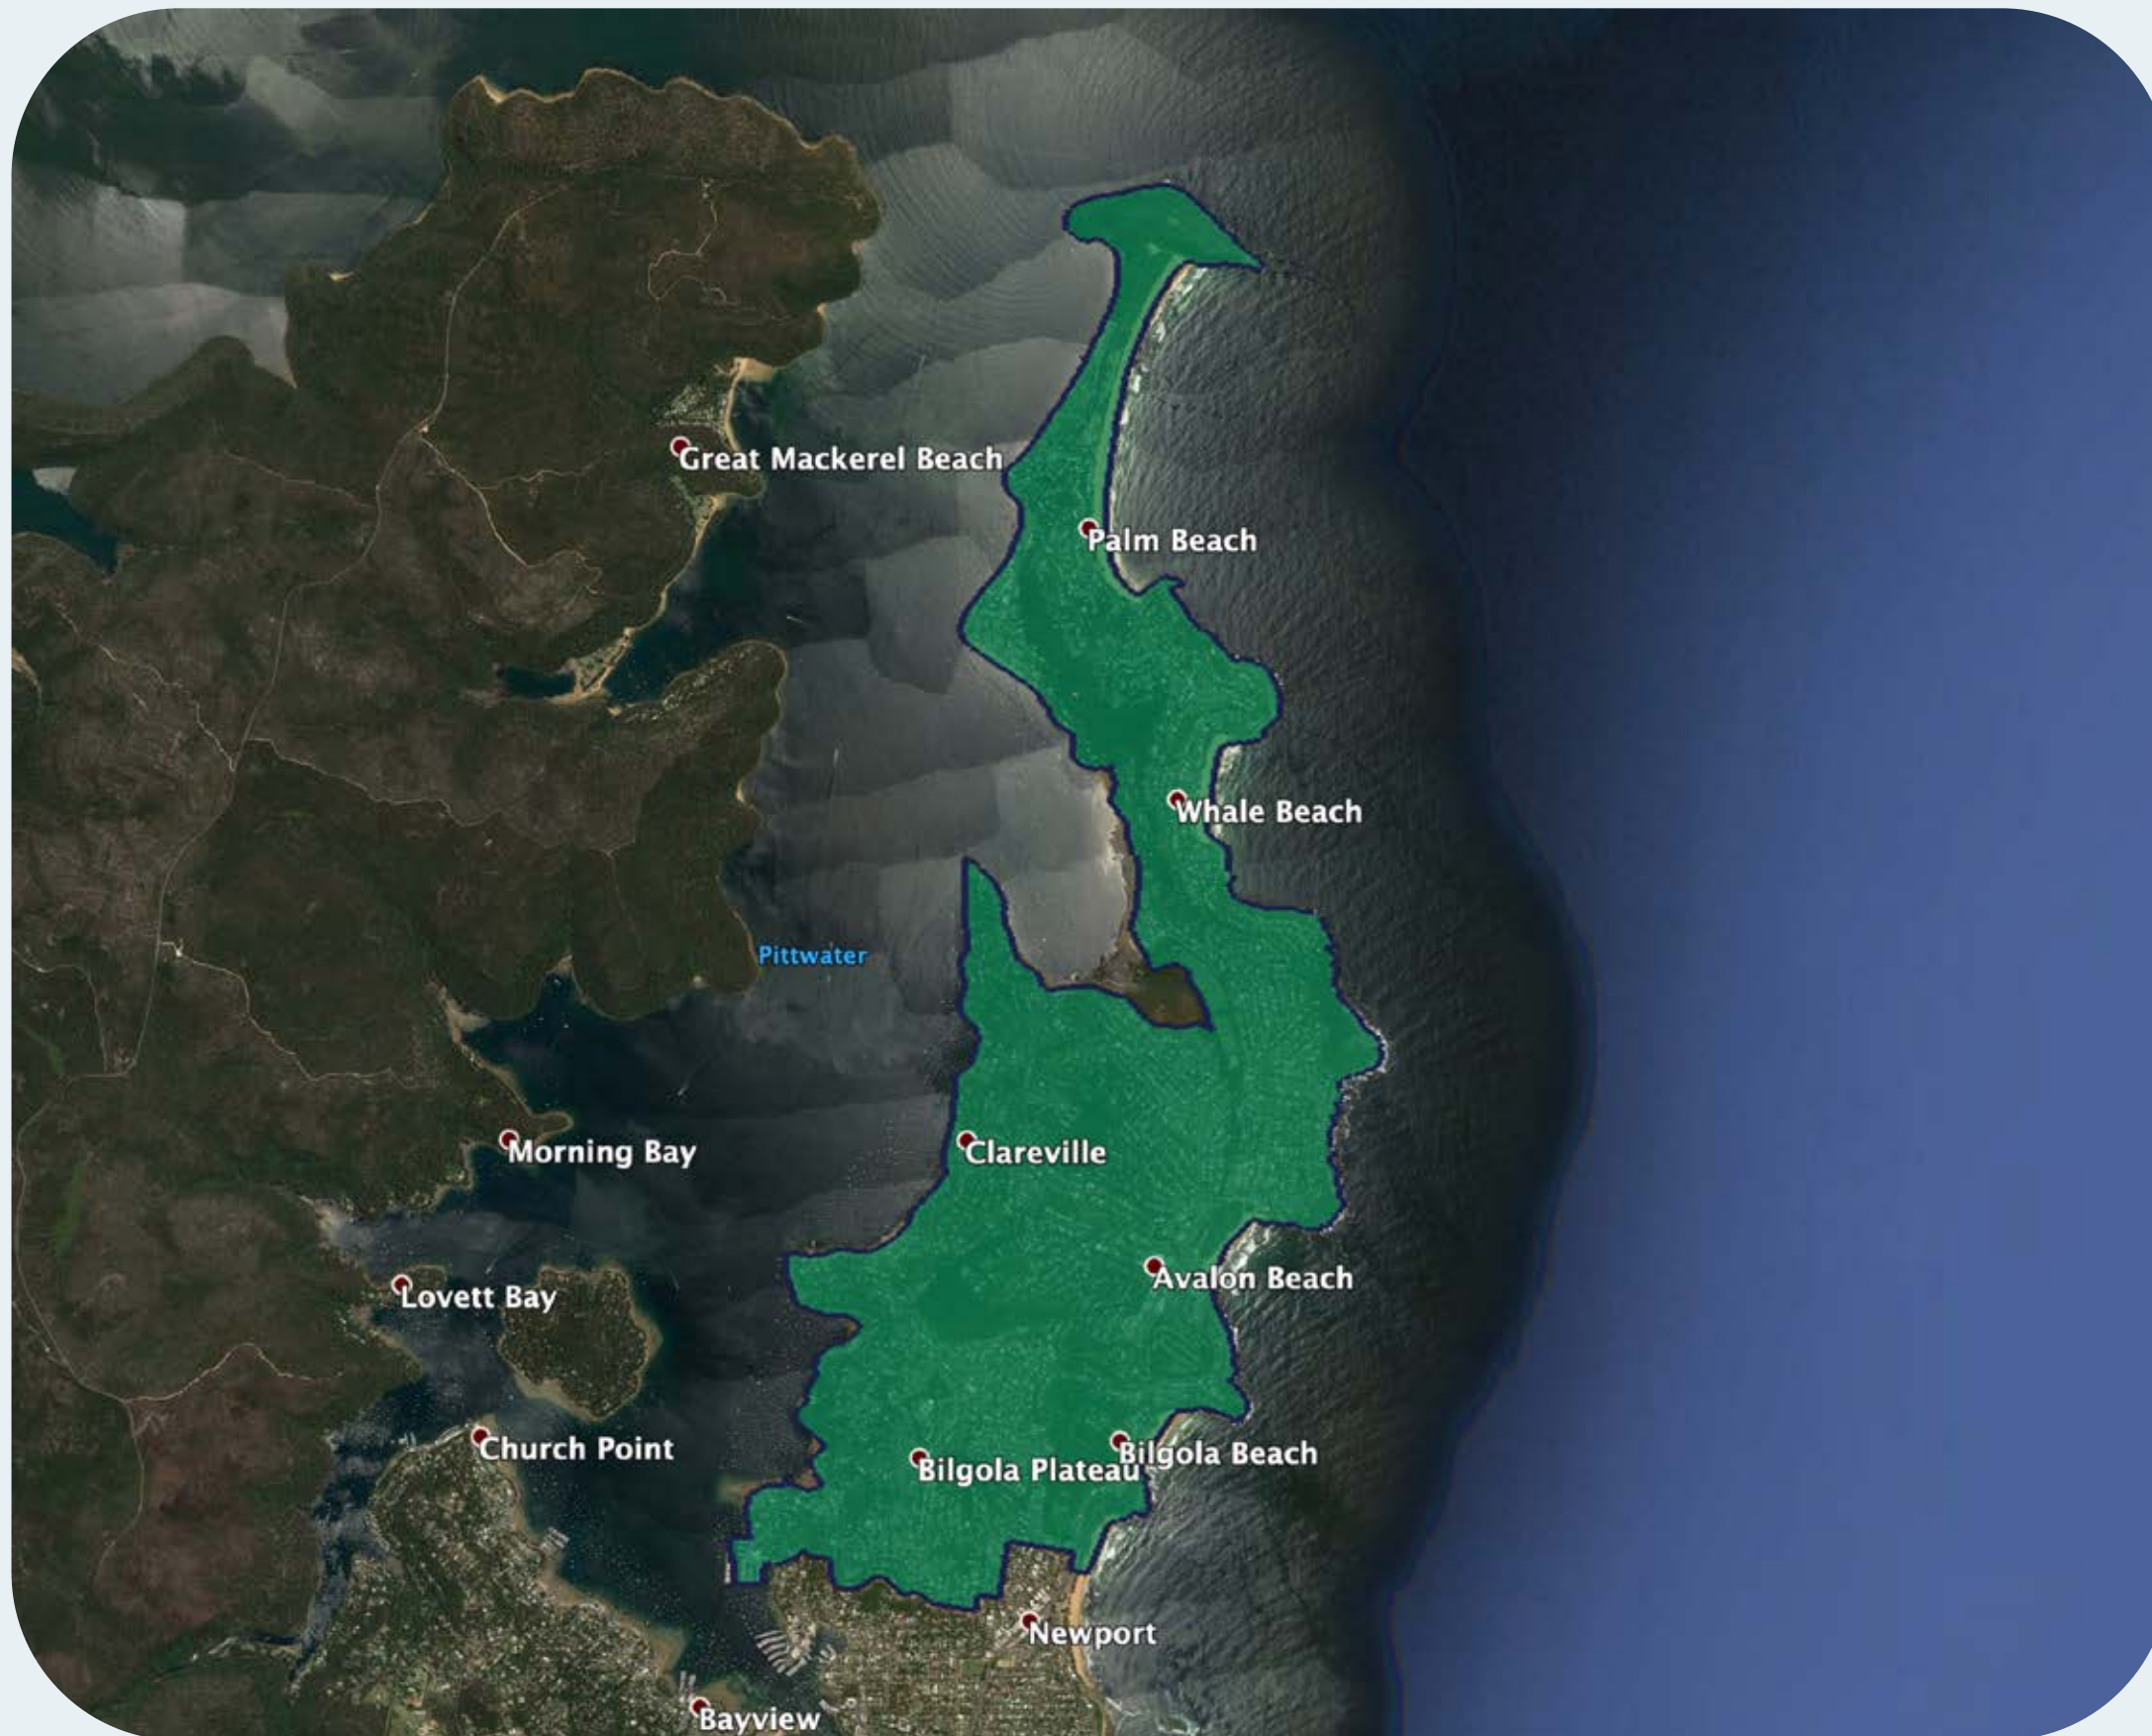

# nbn™ Business Fibre Zone indicative map – Avalon - Palm Beach and surrounds

The **nbn™** Business Fibre Initiative is available to businesses right across the country.

The area highlighted on this map, is part of an **nbn™** Business Fibre Zone that is eligible for business **nbn™** Enterprise Ethernet.

## Key

-  **nbn™** Business Fibre Zone
-  Adjacent/nearby **nbn™** Business Fibre Zone (where relevant)