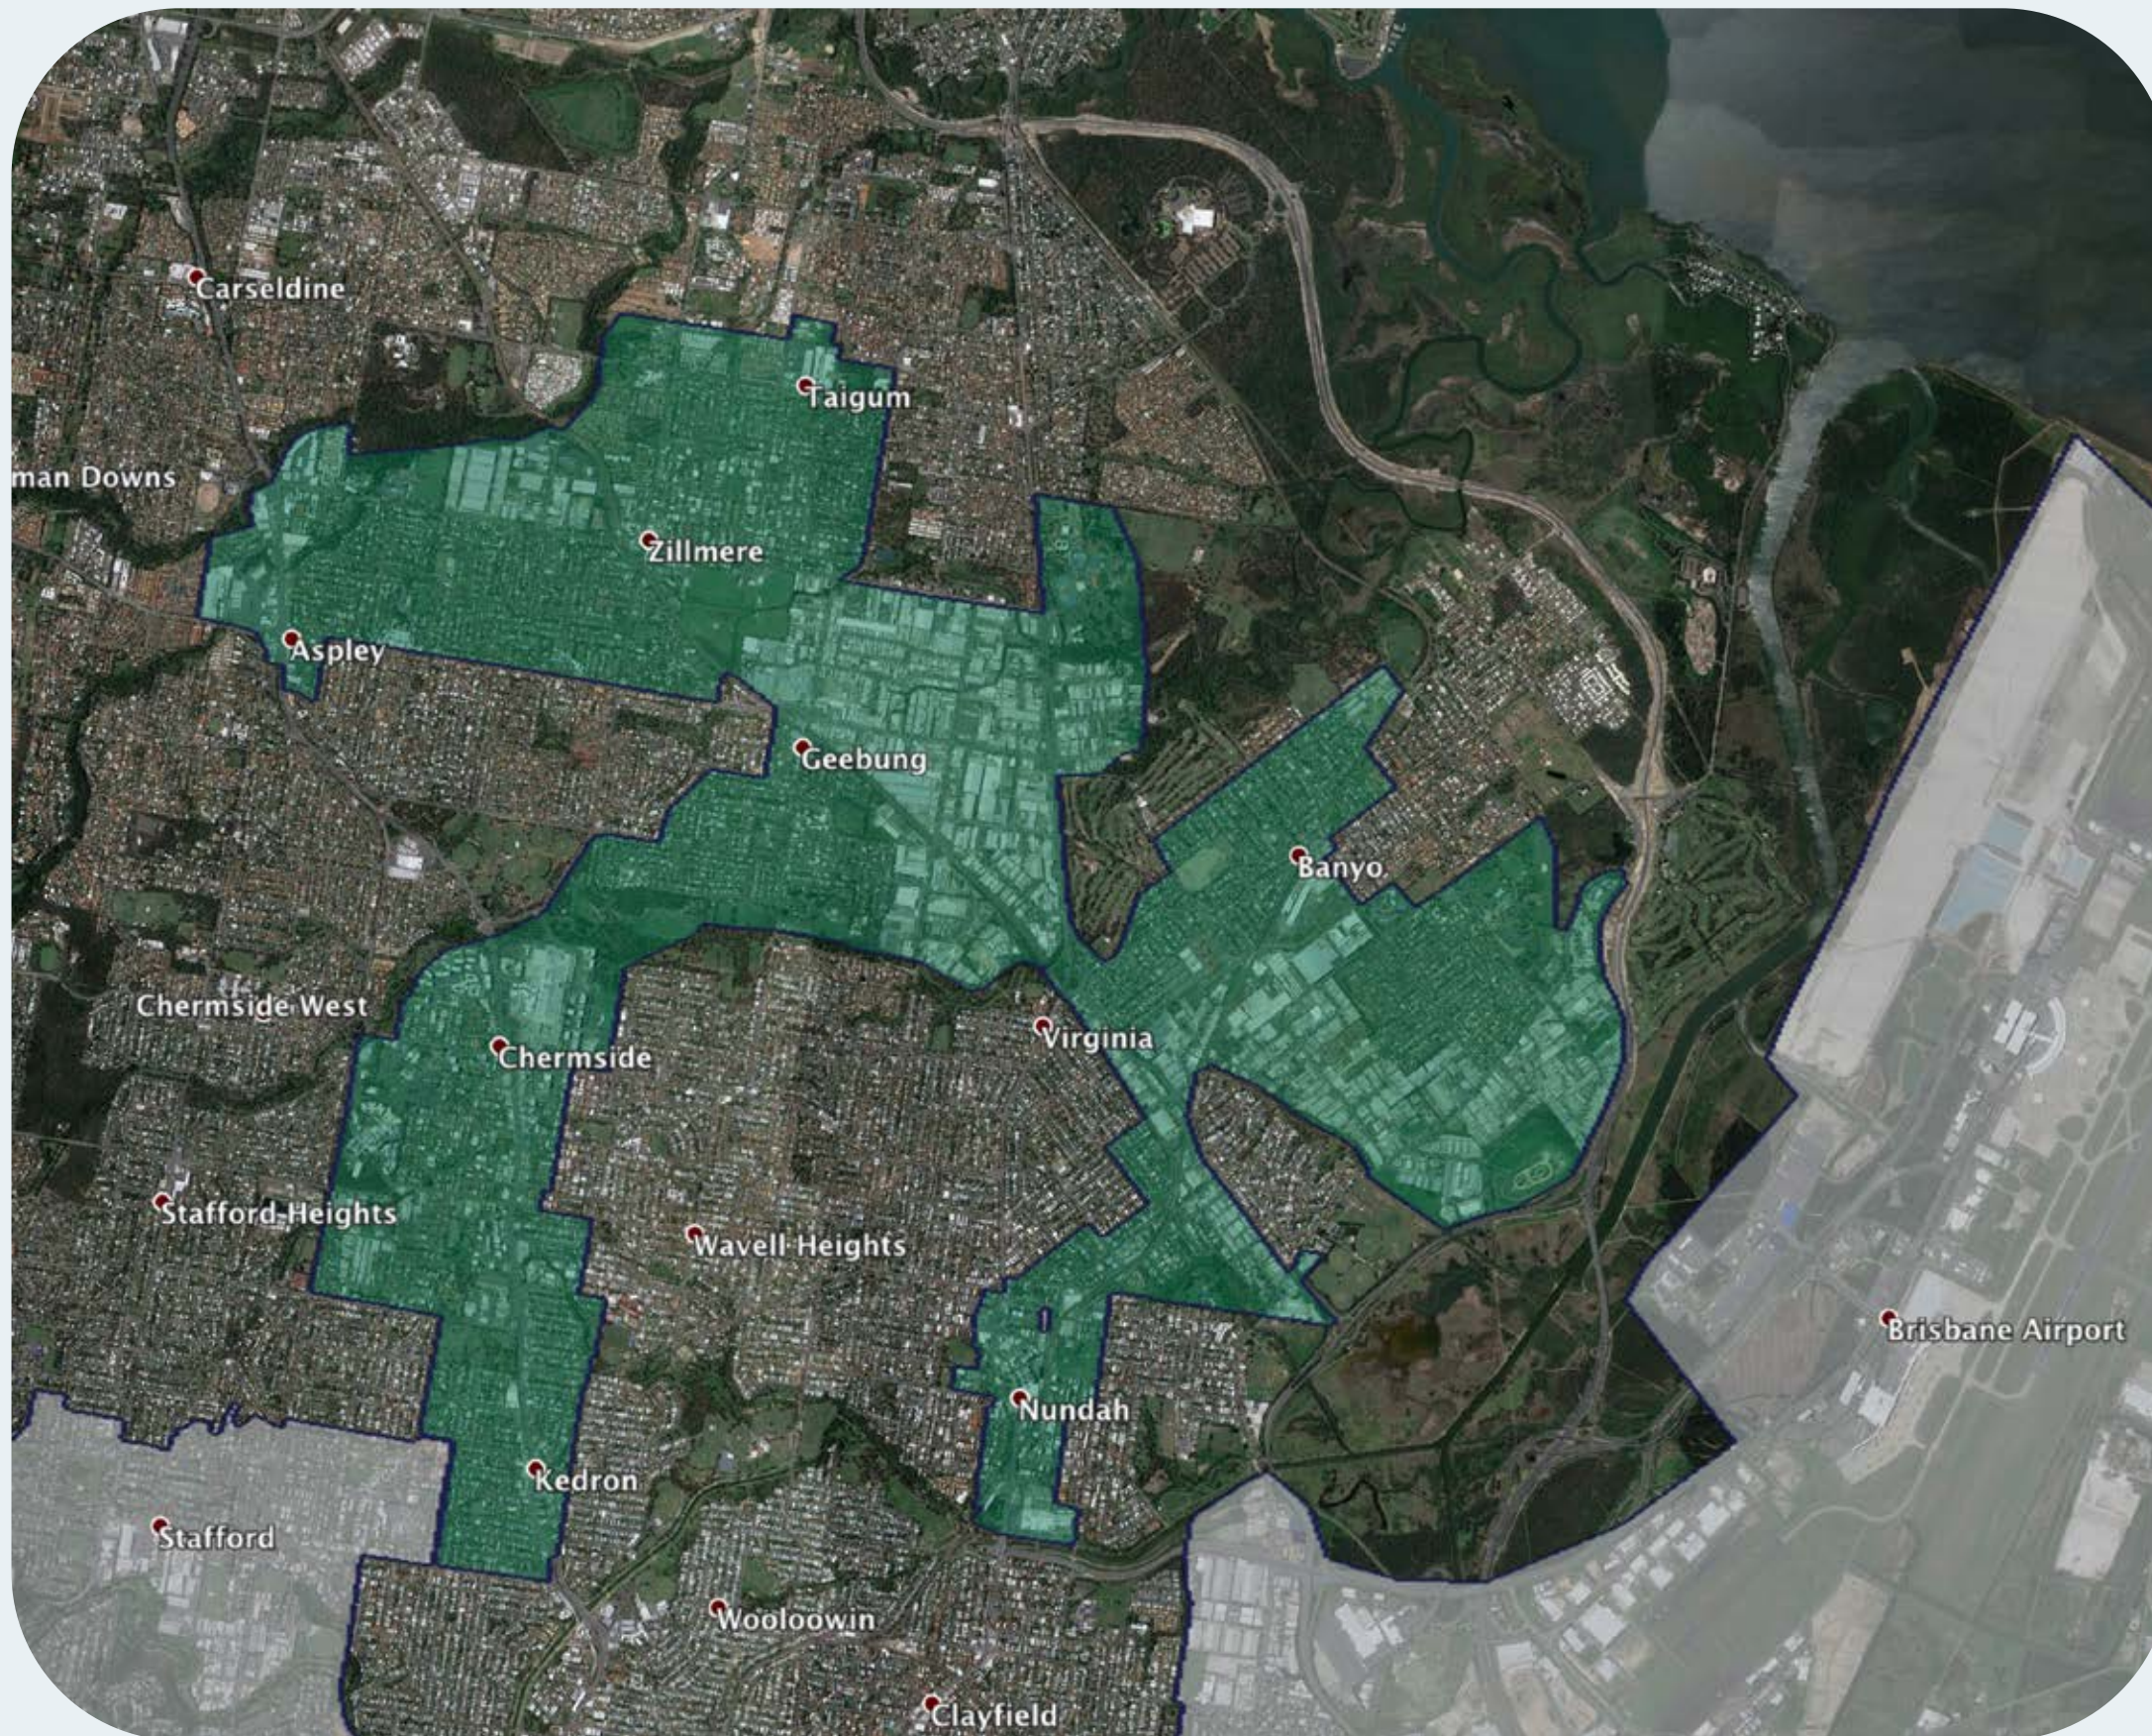

nbn™ Business Fibre Zone indicative map – Aspley - Geebung and surrounds

The **nbn™** Business Fibre Initiative is available to businesses right across the country.

The areas highlighted on this map, are part of an **nbn™** Business Fibre Zone that is eligible for business **nbn™** Enterprise Ethernet.