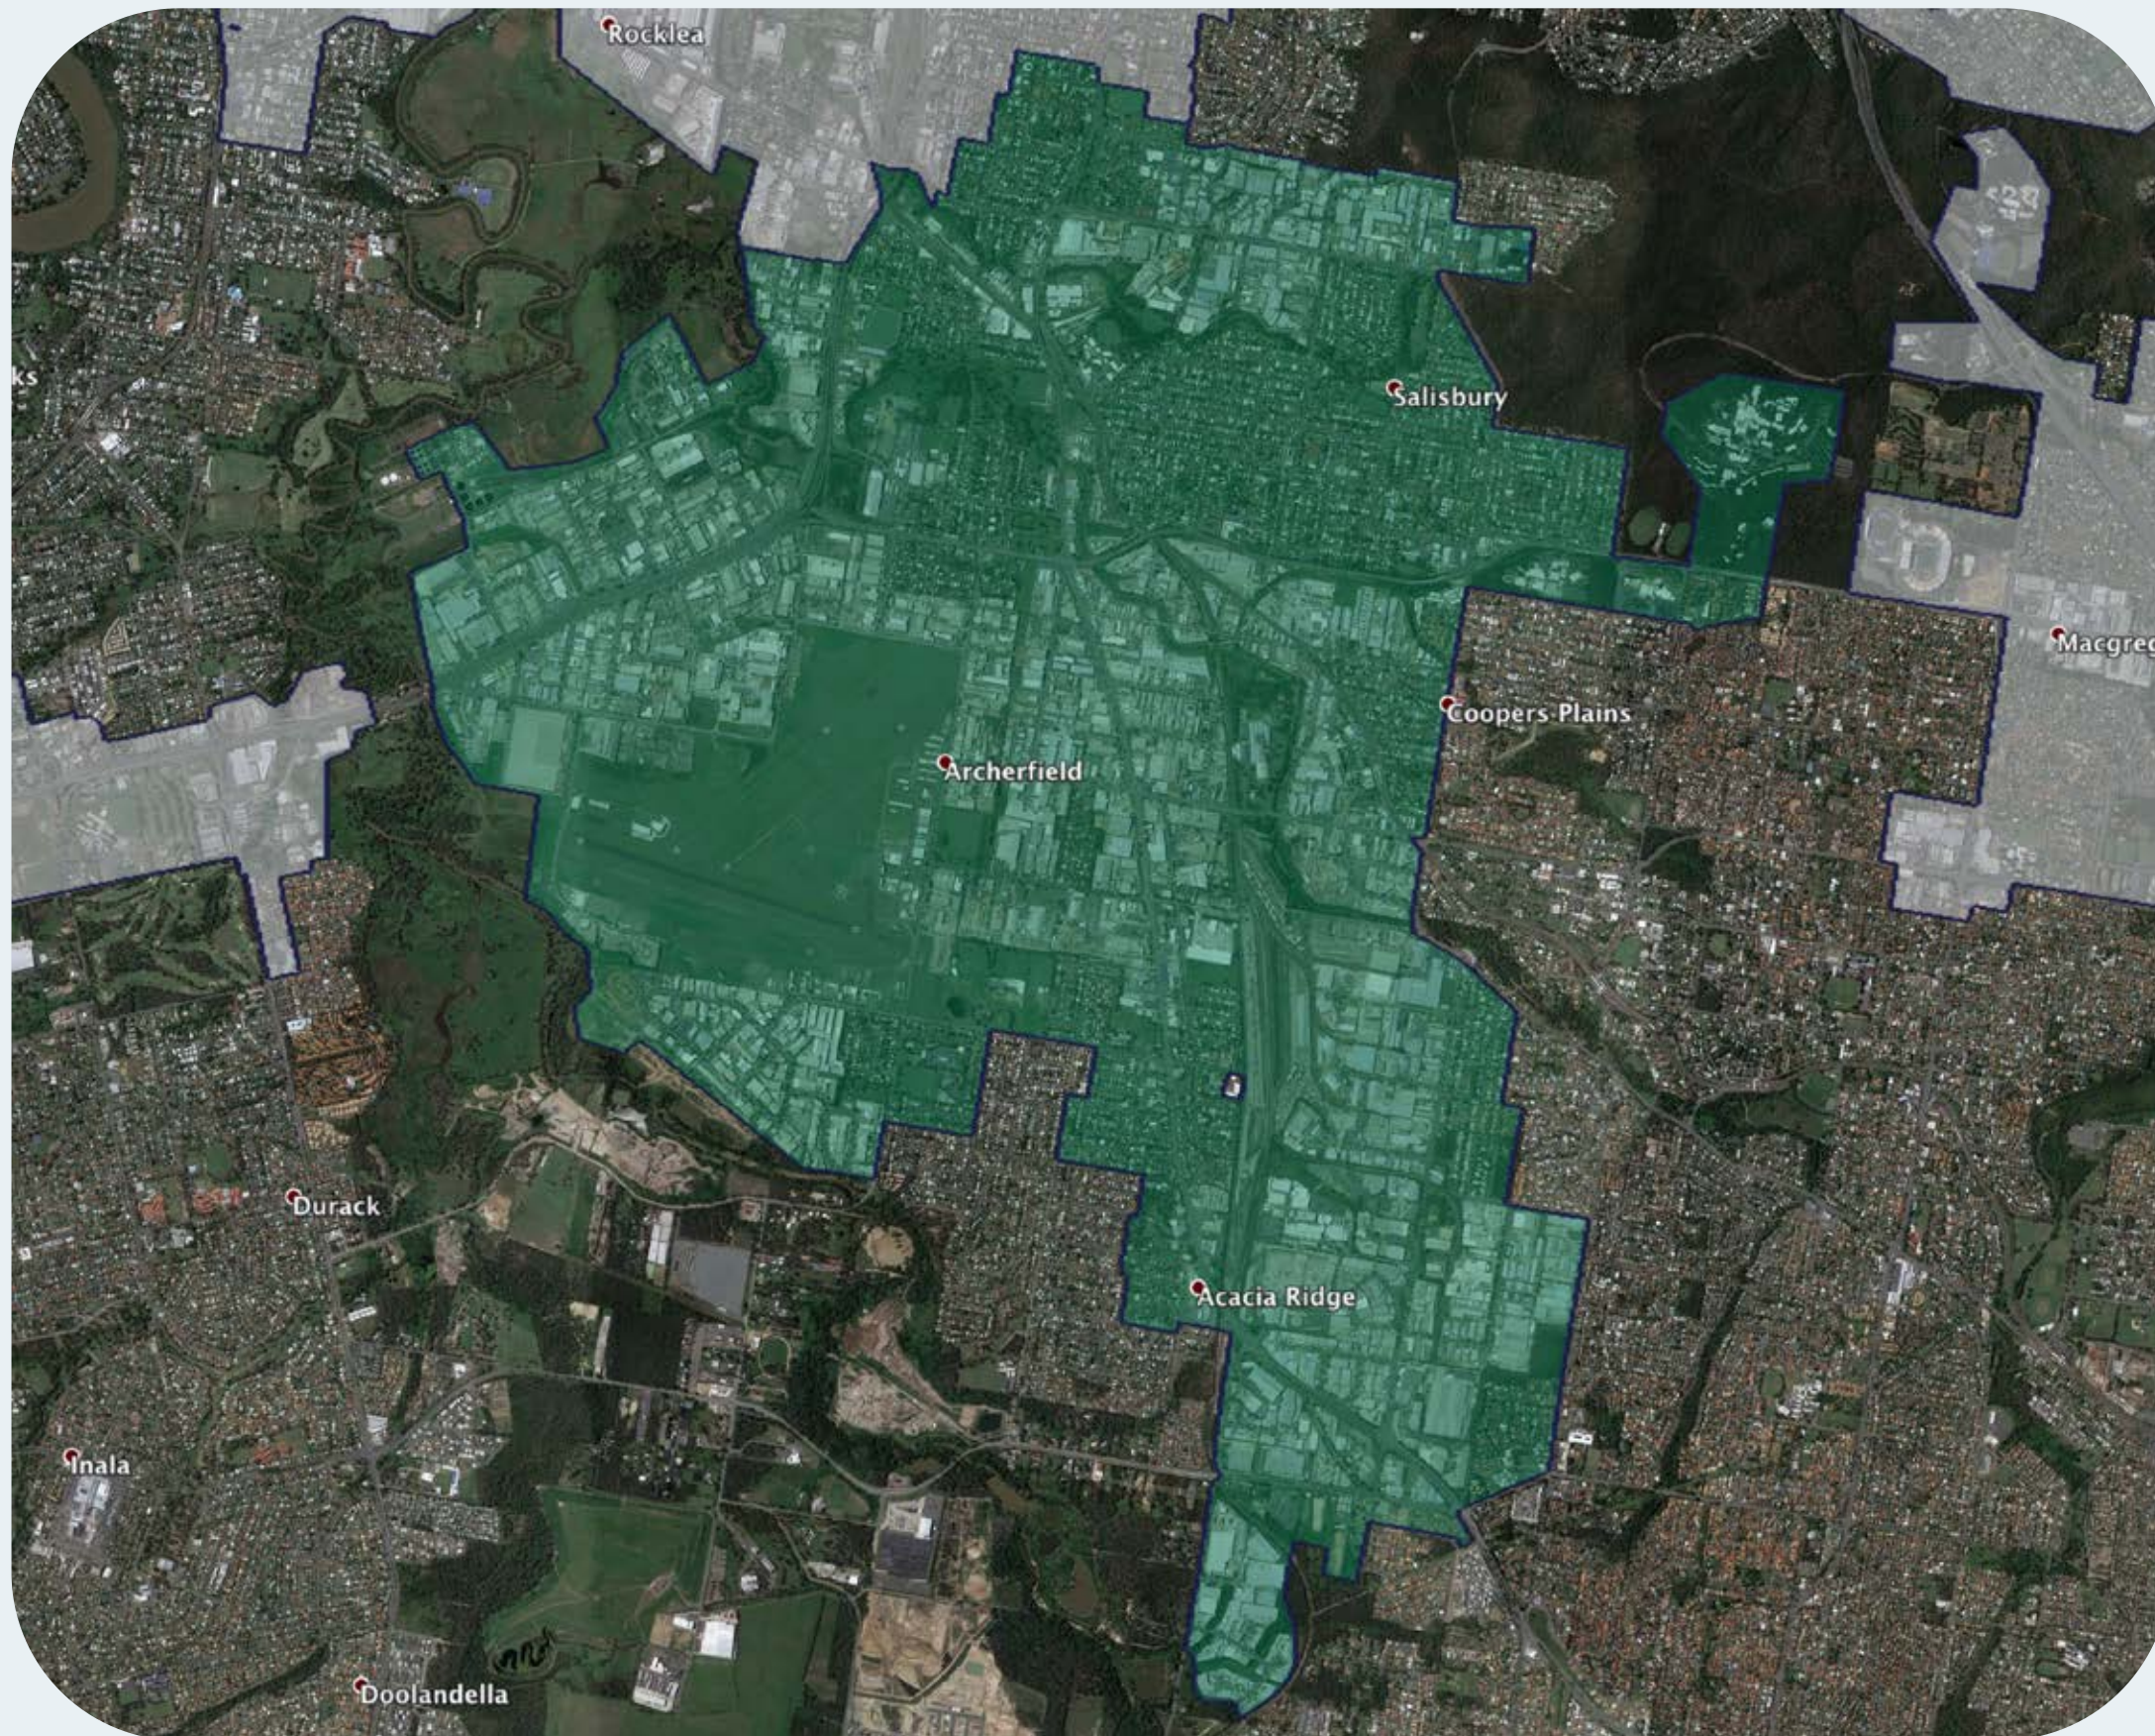

nbn™ Business Fibre Zone indicative map – Archerfield and surrounds

The **nbn™** Business Fibre Initiative is available to businesses right across the country.

The areas highlighted on this map, are part of an **nbn™** Business Fibre Zone that is eligible for business **nbn™** Enterprise Ethernet.