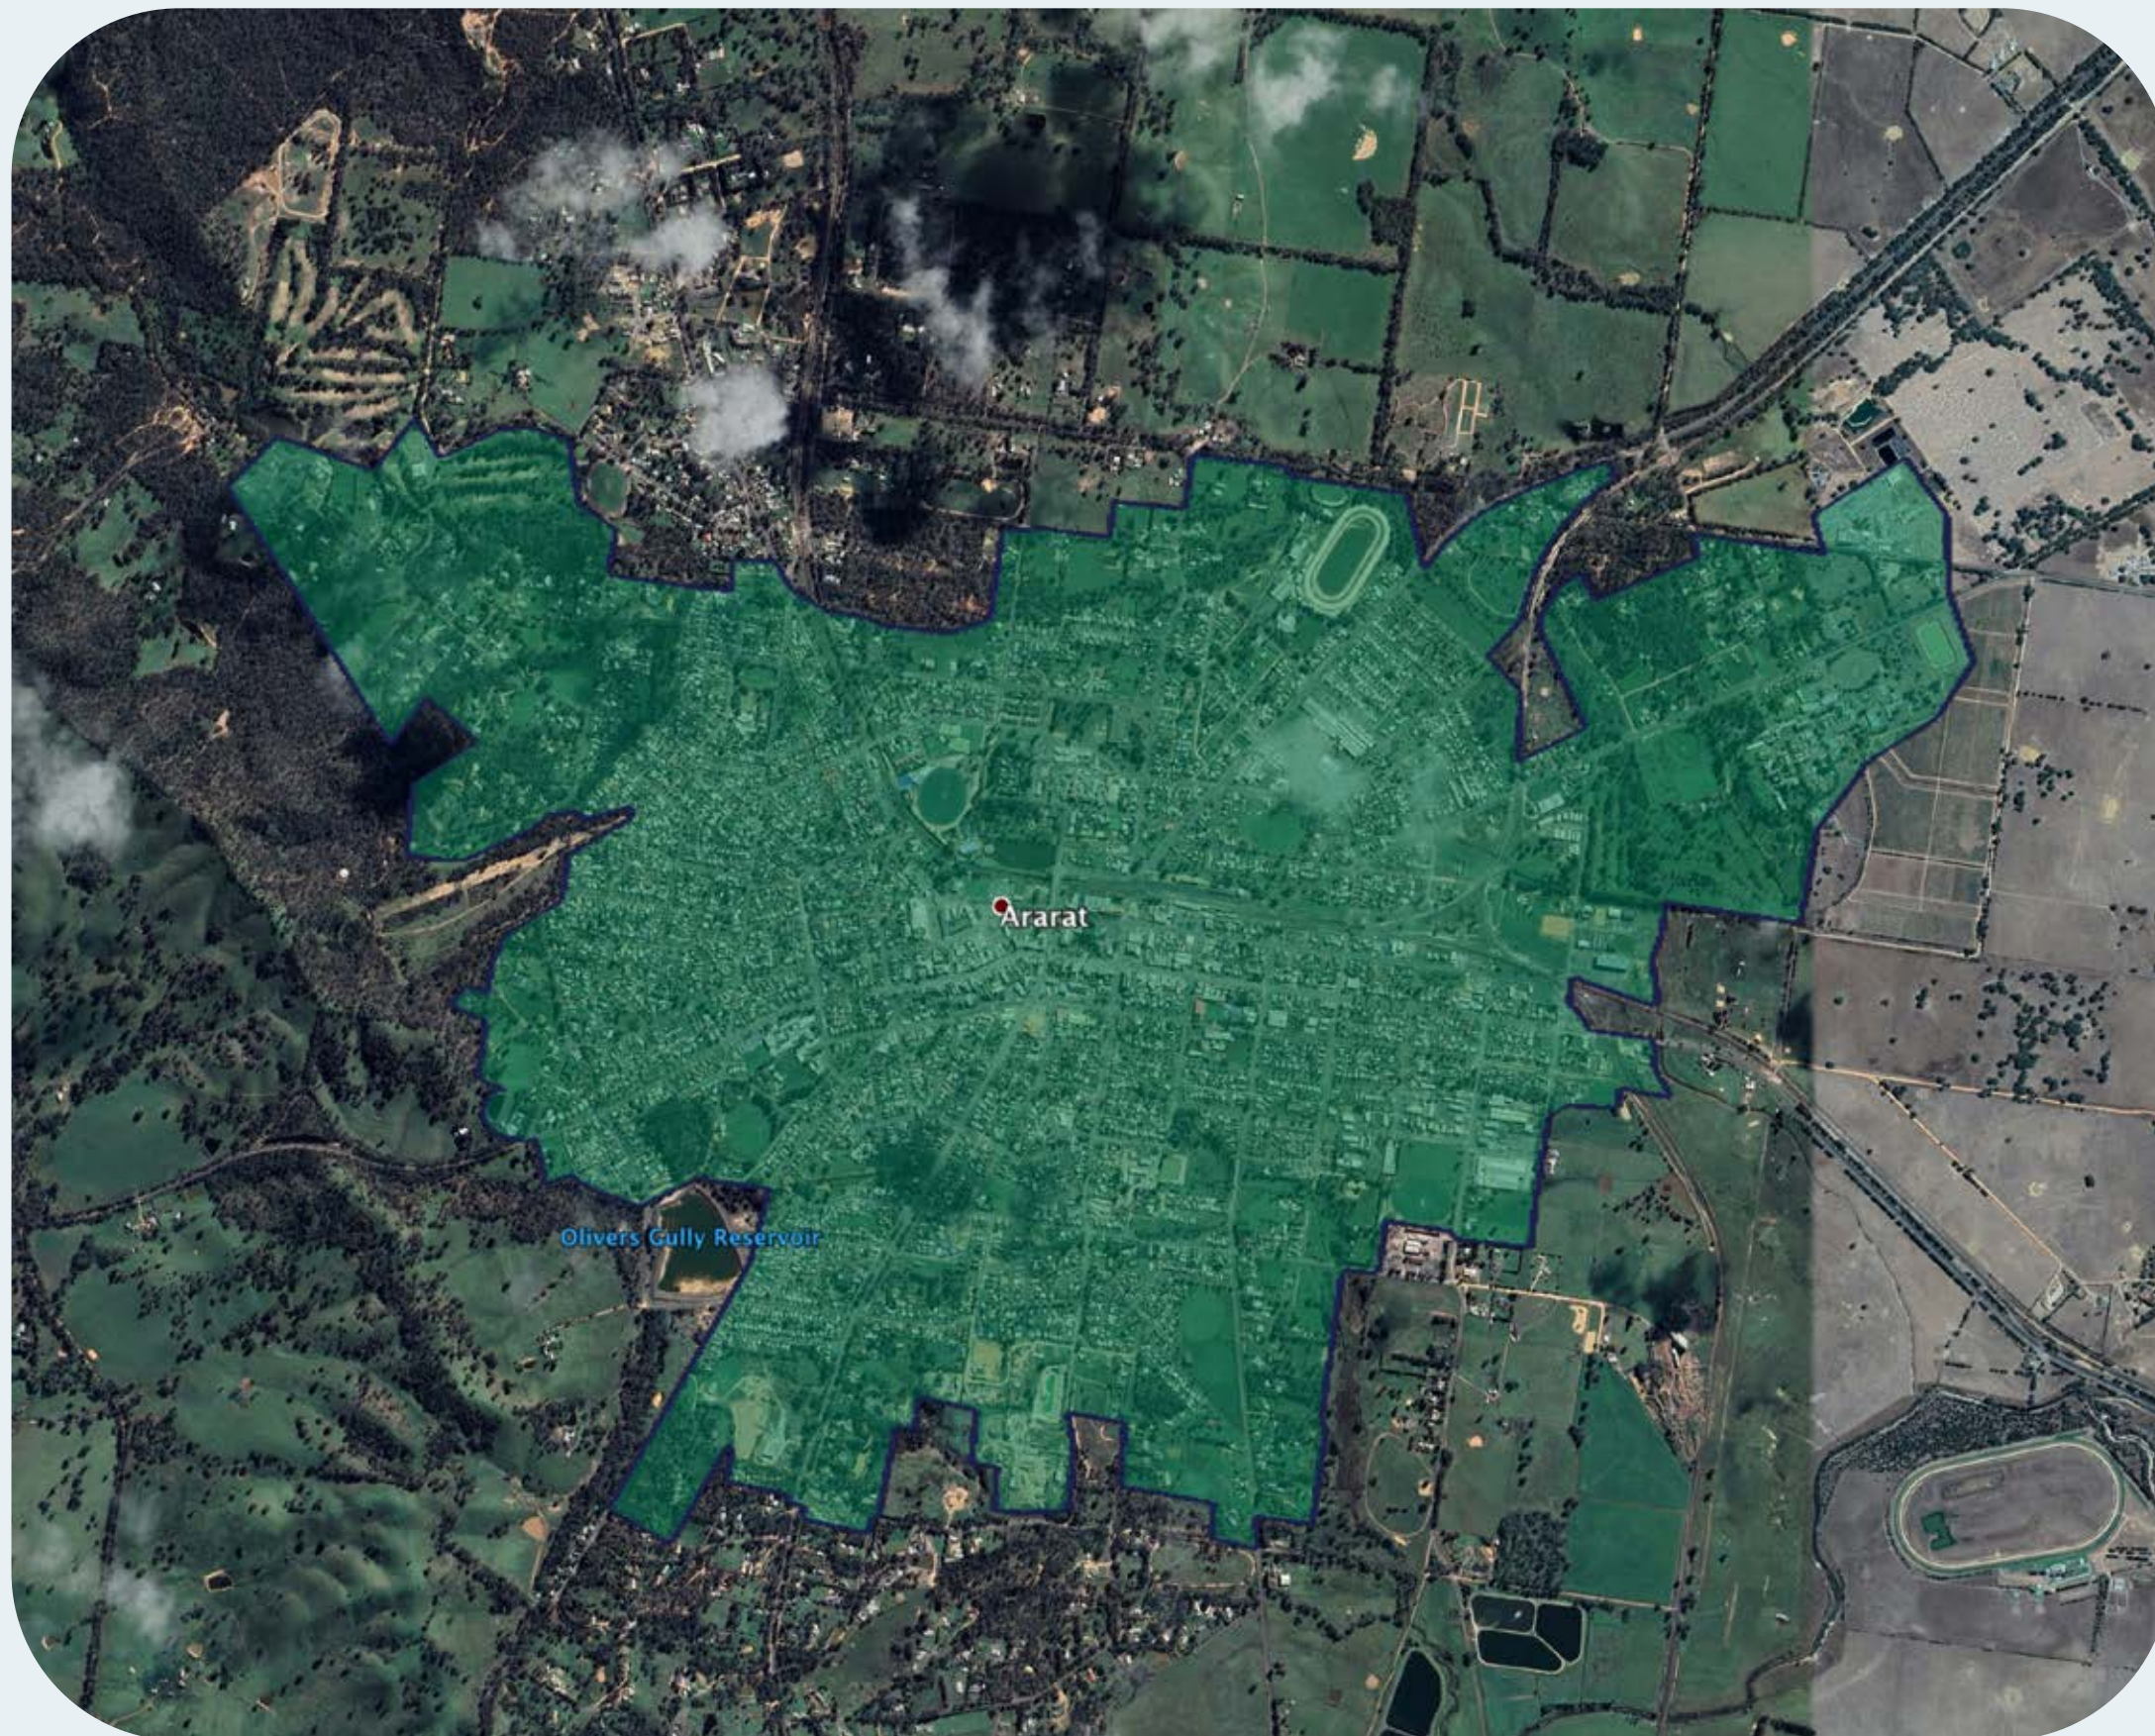

# nbn™ Business Fibre Zone indicative map – Ararat and surrounds

The **nbn™** Business Fibre Initiative is available to businesses right across the country.

The area highlighted on this map, is part of an **nbn™** Business Fibre Zone that is eligible for business **nbn™** Enterprise Ethernet.

## Key

-  **nbn™** Business Fibre Zone
-  Adjacent/nearby **nbn™** Business Fibre Zone (where relevant)