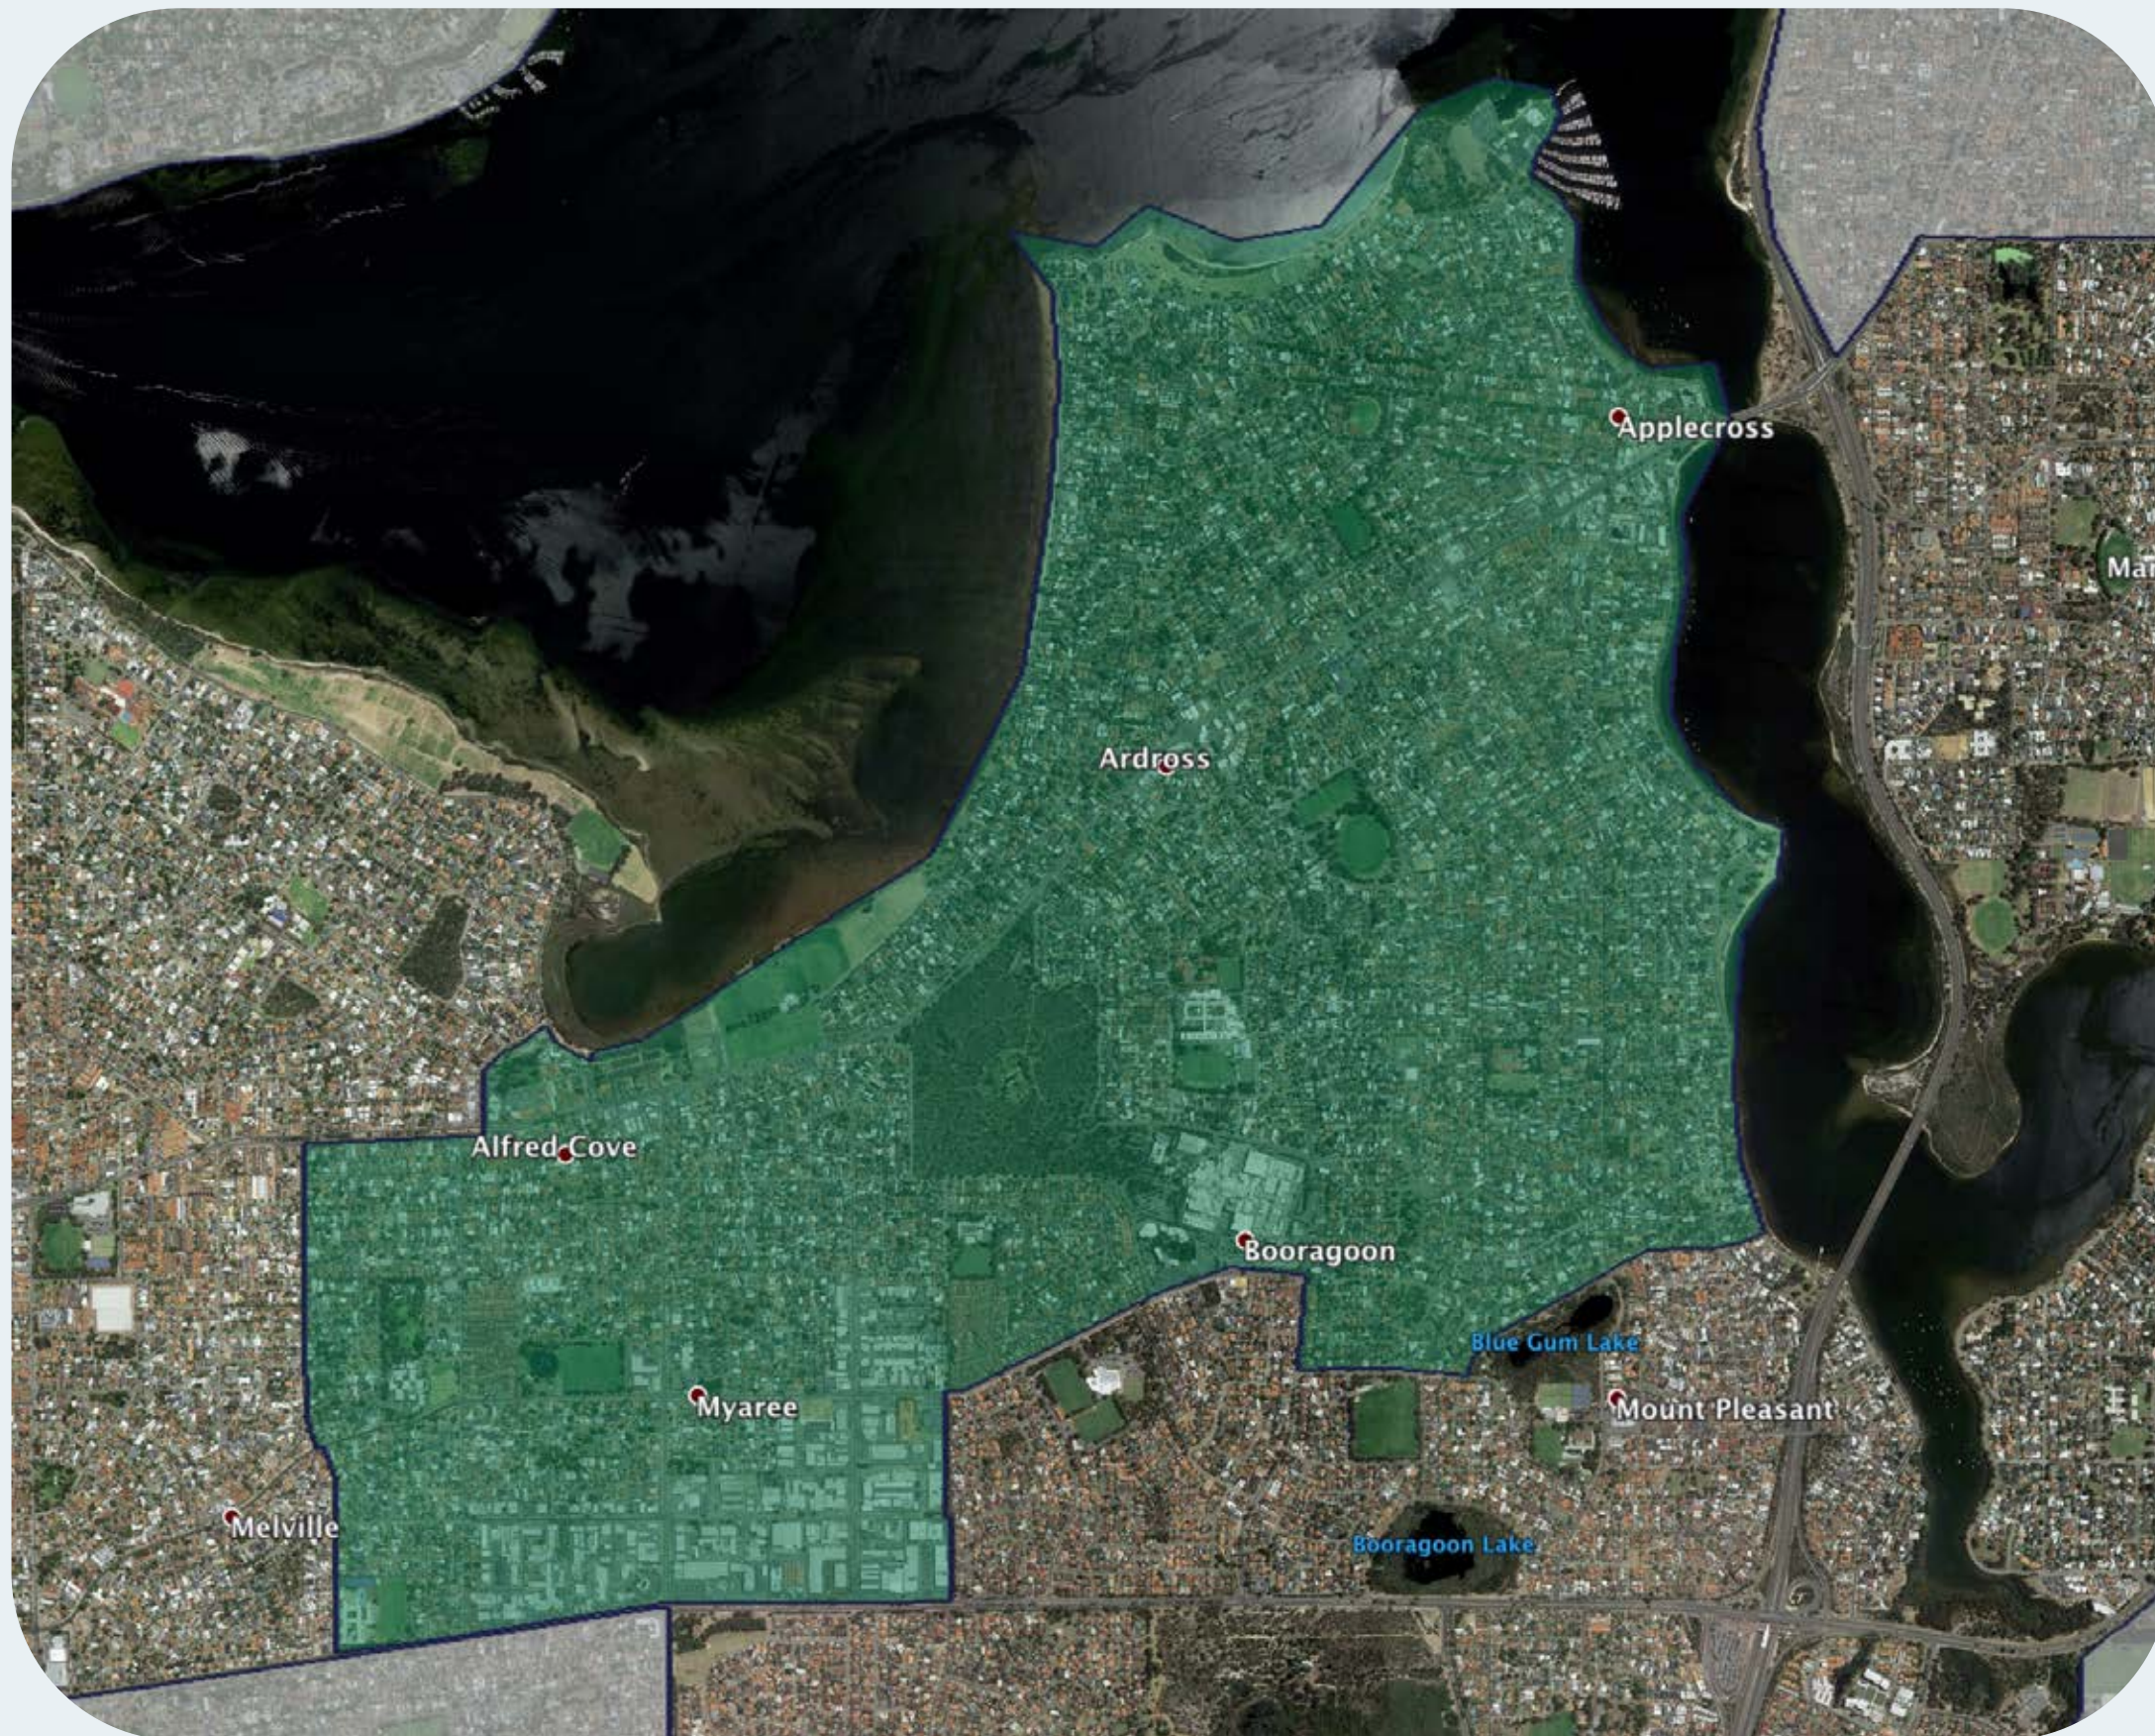

nbn™ Business Fibre Zone indicative map – Applecross - Melville and surrounds

The **nbn™** Business Fibre Initiative is available to businesses right across the country.

The areas highlighted on this map, are part of an **nbn™** Business Fibre Zone that is eligible for business **nbn™** Enterprise Ethernet.