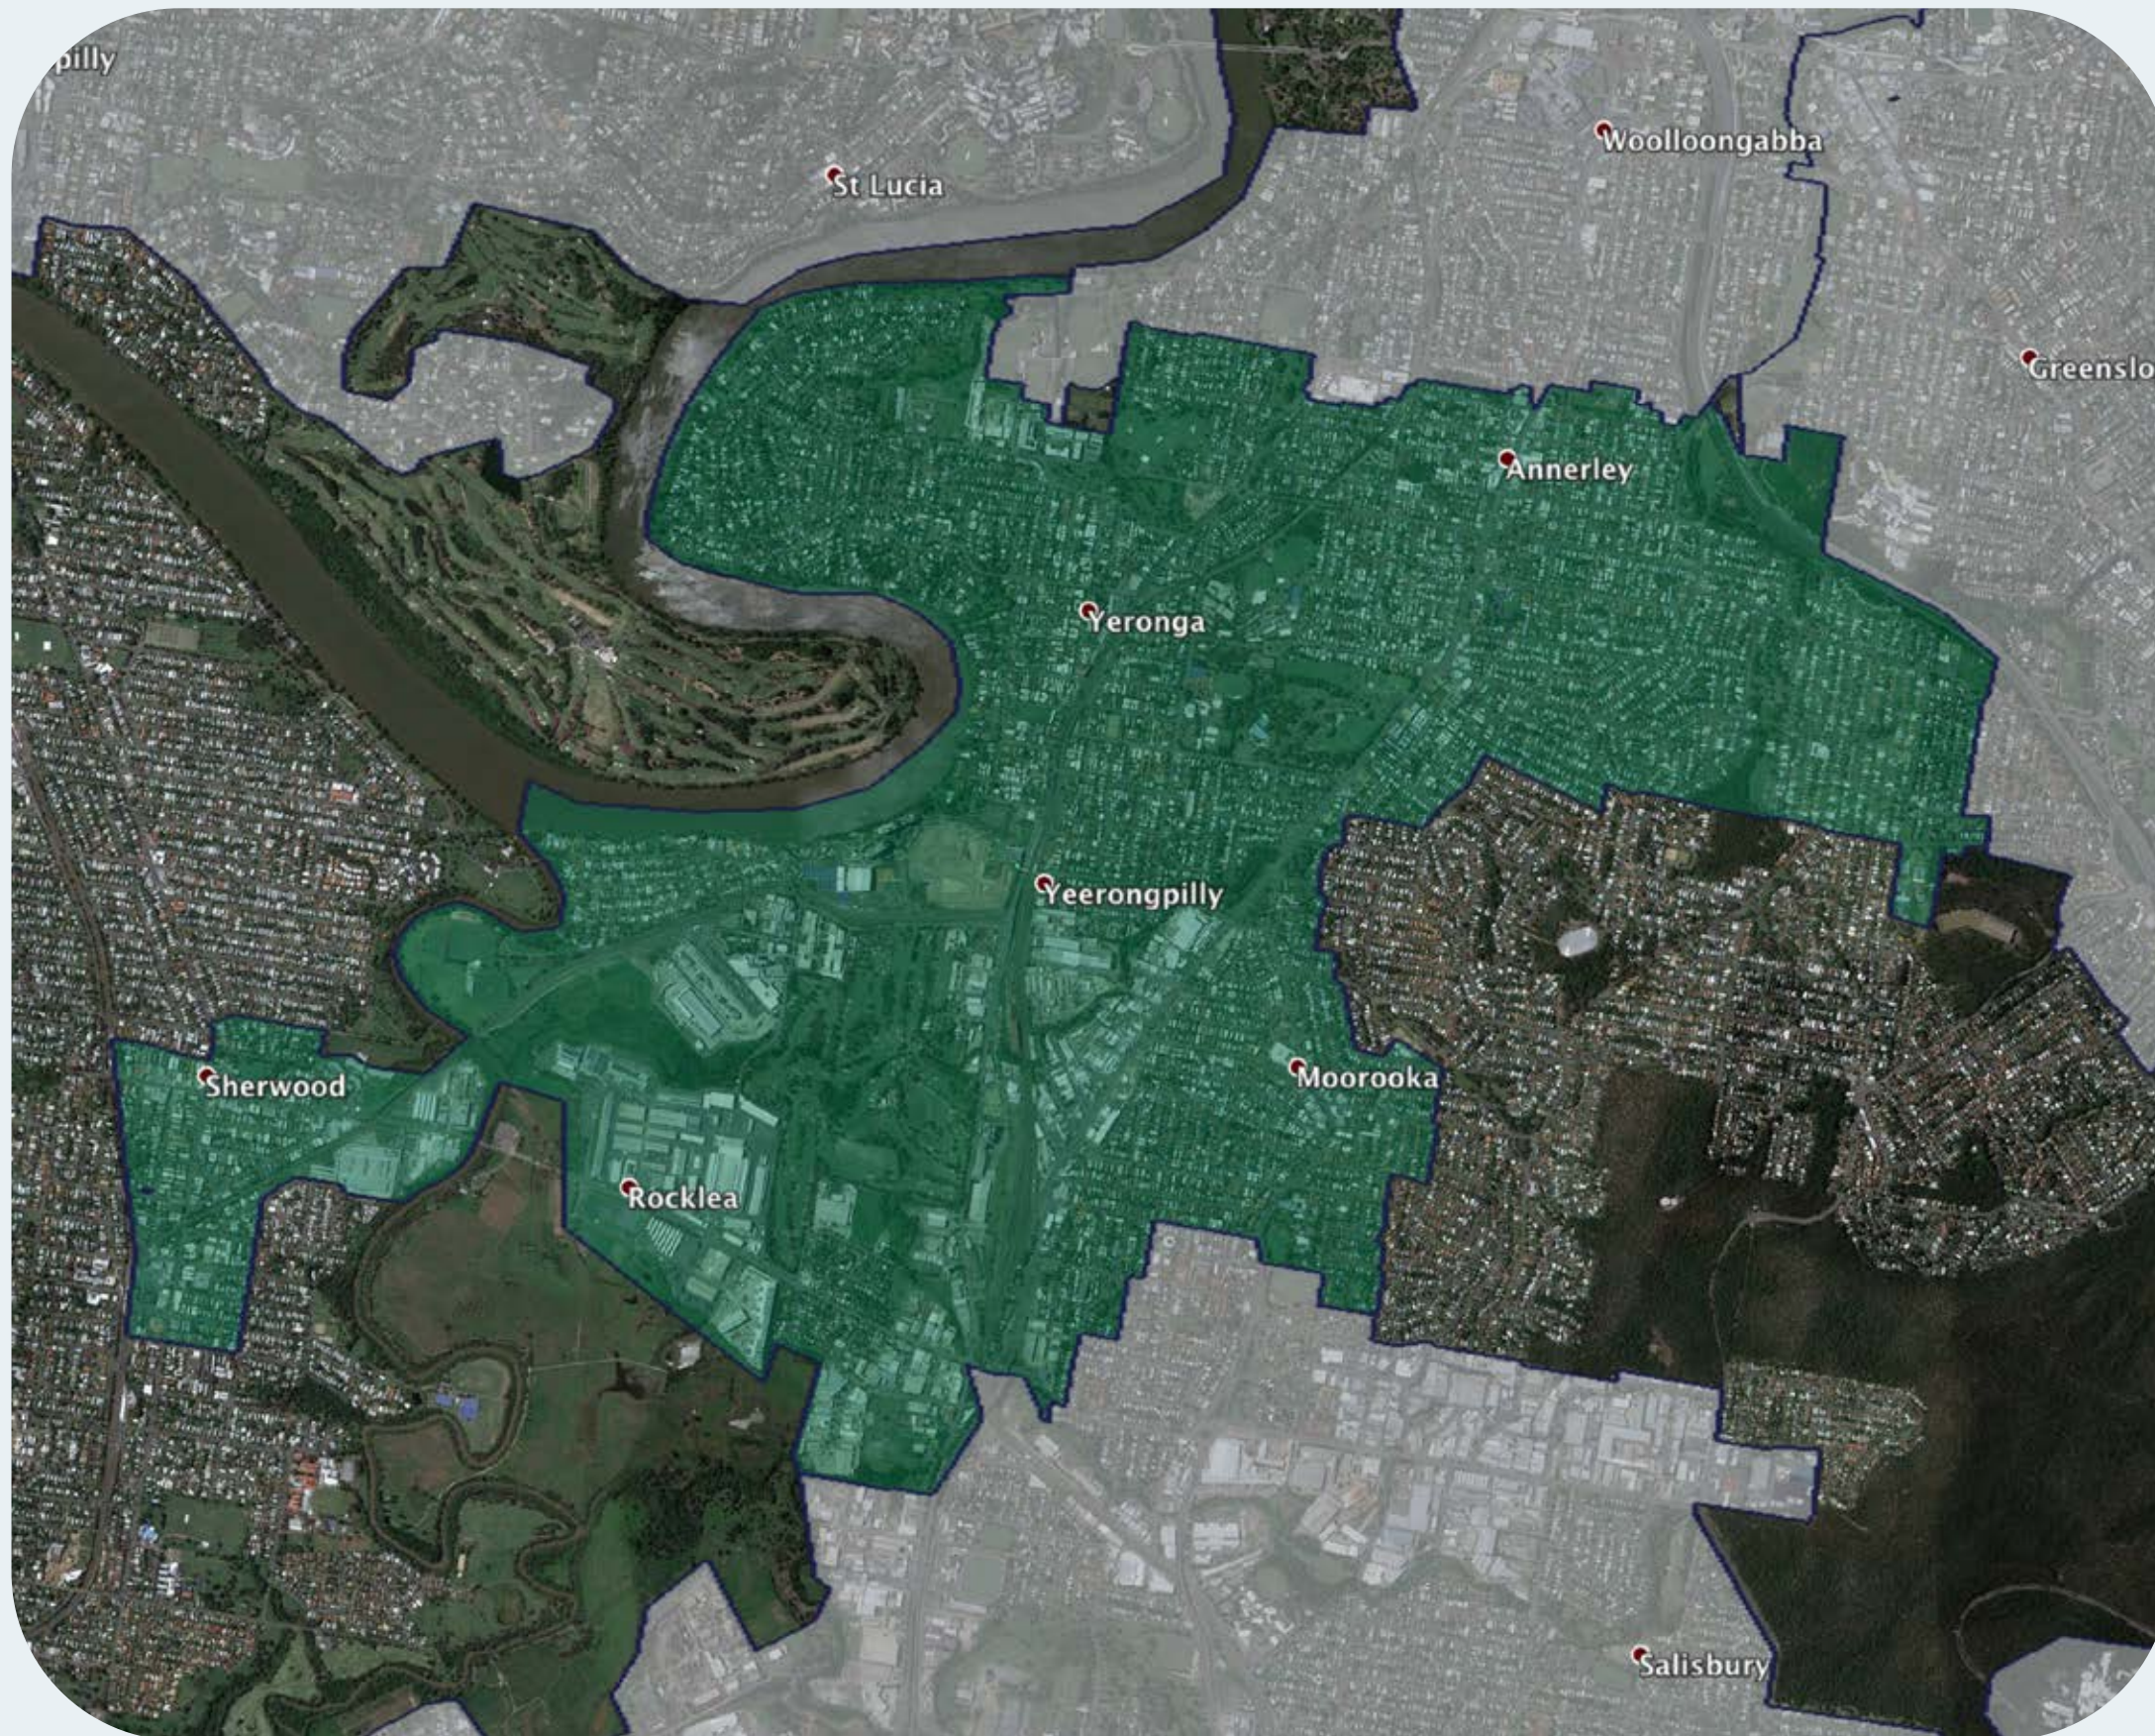

nbn™ Business Fibre Zone indicative map – Annerley and surrounds

The **nbn™** Business Fibre Initiative is available to businesses right across the country.

The areas highlighted on this map, are part of an **nbn™** Business Fibre Zone that is eligible for business **nbn™** Enterprise Ethernet.