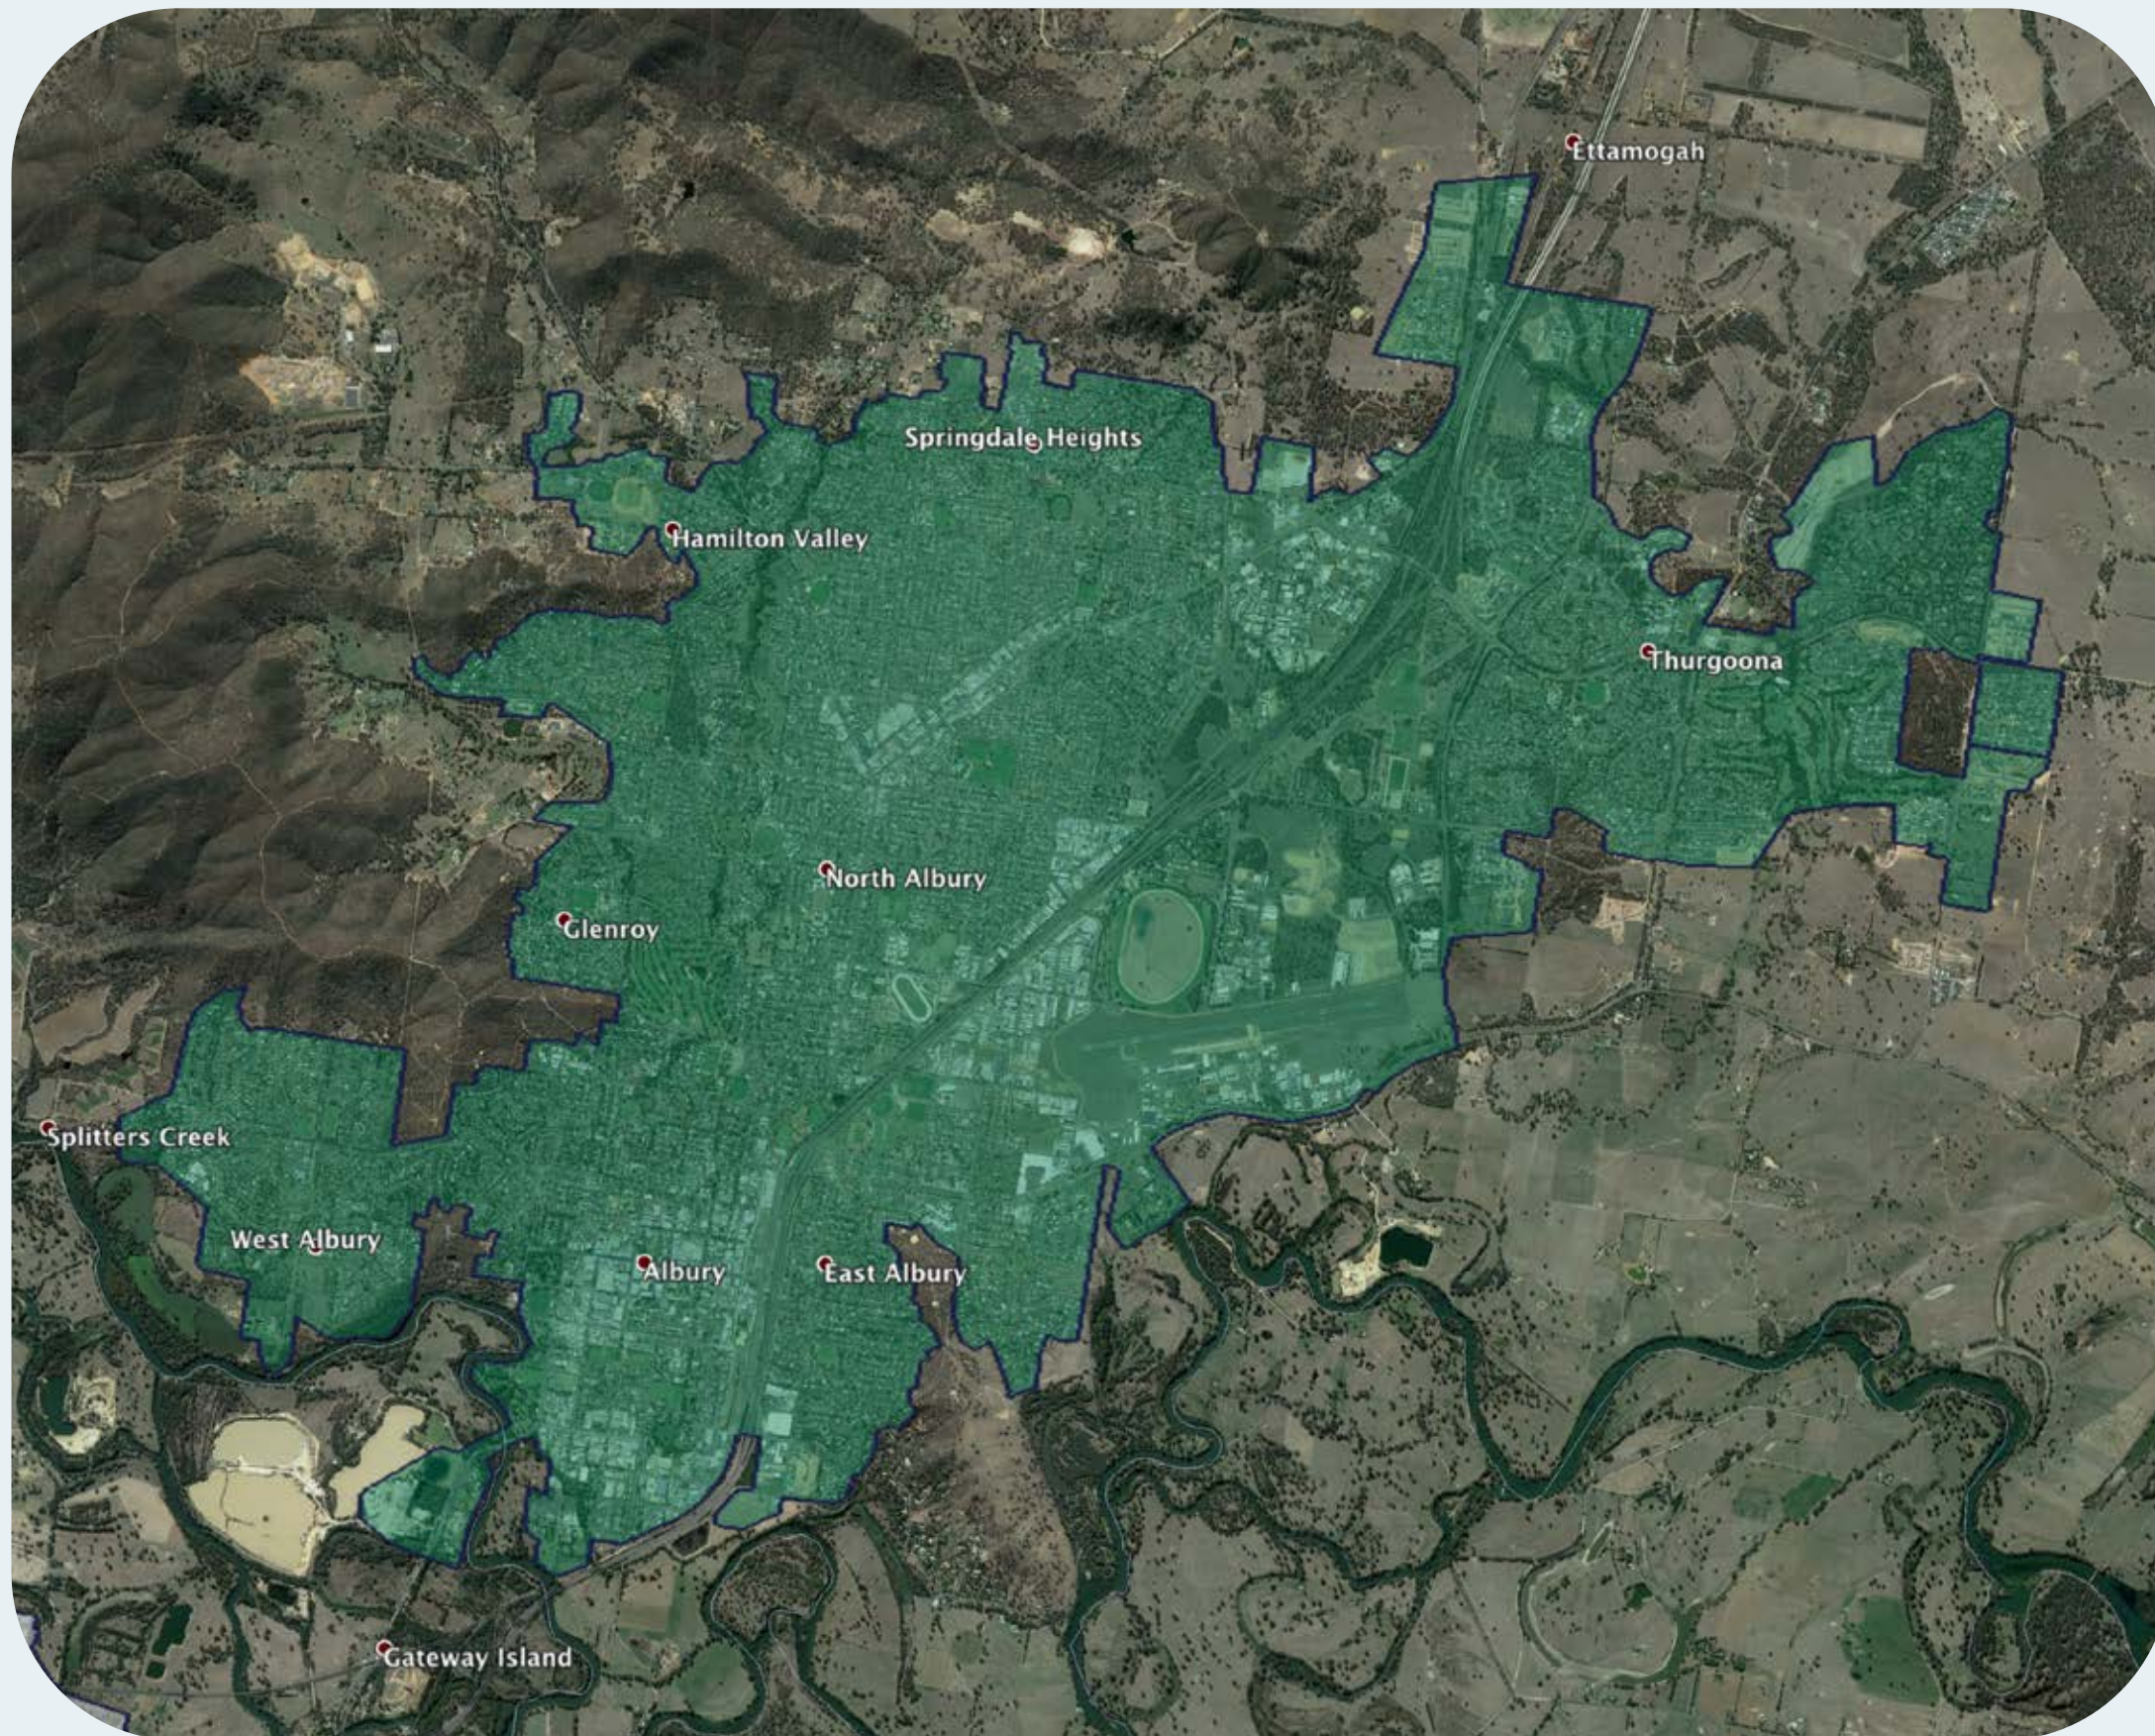

nbn™ Business Fibre Zone indicative map – Albury / Lavington and surrounds

The **nbn™** Business Fibre Initiative is available to businesses right across the country.

The area highlighted on this map, is part of an **nbn™** Business Fibre Zone that is eligible for business **nbn™** Enterprise Ethernet.