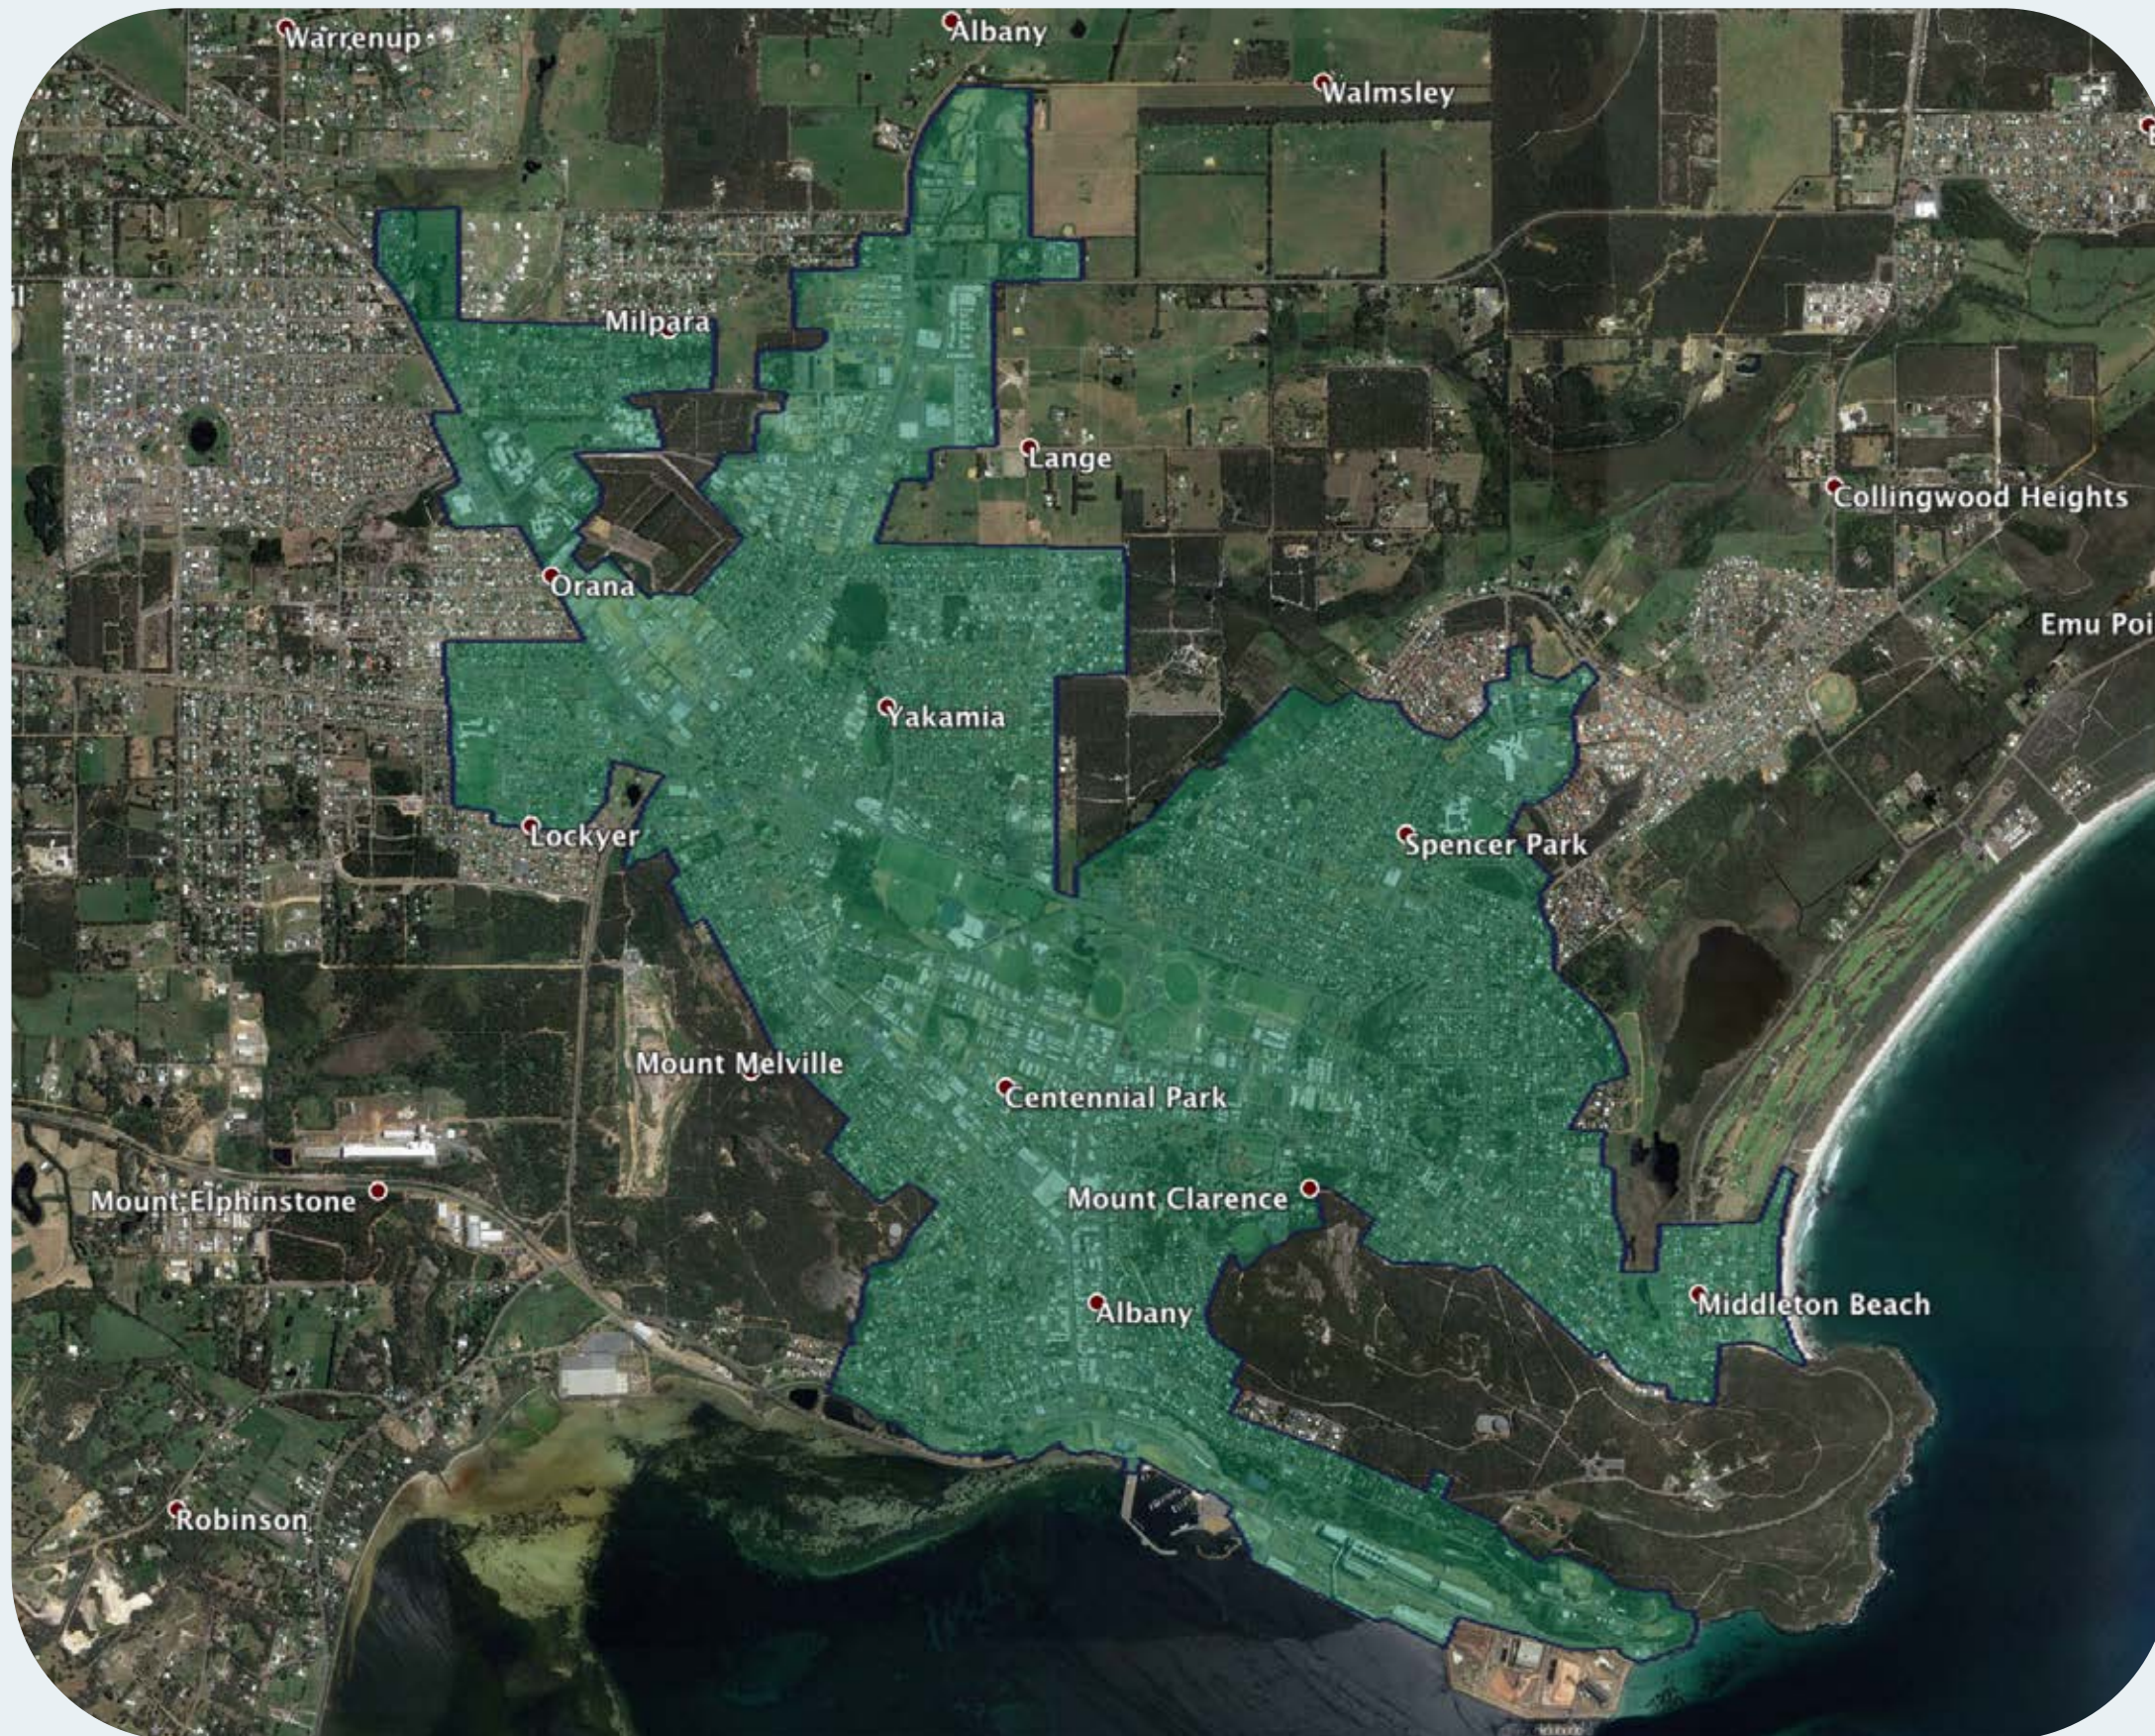

# nbn™ Business Fibre Zone indicative map – Albany and surrounds

The **nbn™** Business Fibre Initiative is available to businesses right across the country.

The area highlighted on this map, is part of an **nbn™** Business Fibre Zone that is eligible for business **nbn™** Enterprise Ethernet.

## Key

-  **nbn™** Business Fibre Zone
-  Adjacent/nearby **nbn™** Business Fibre Zone (where relevant)